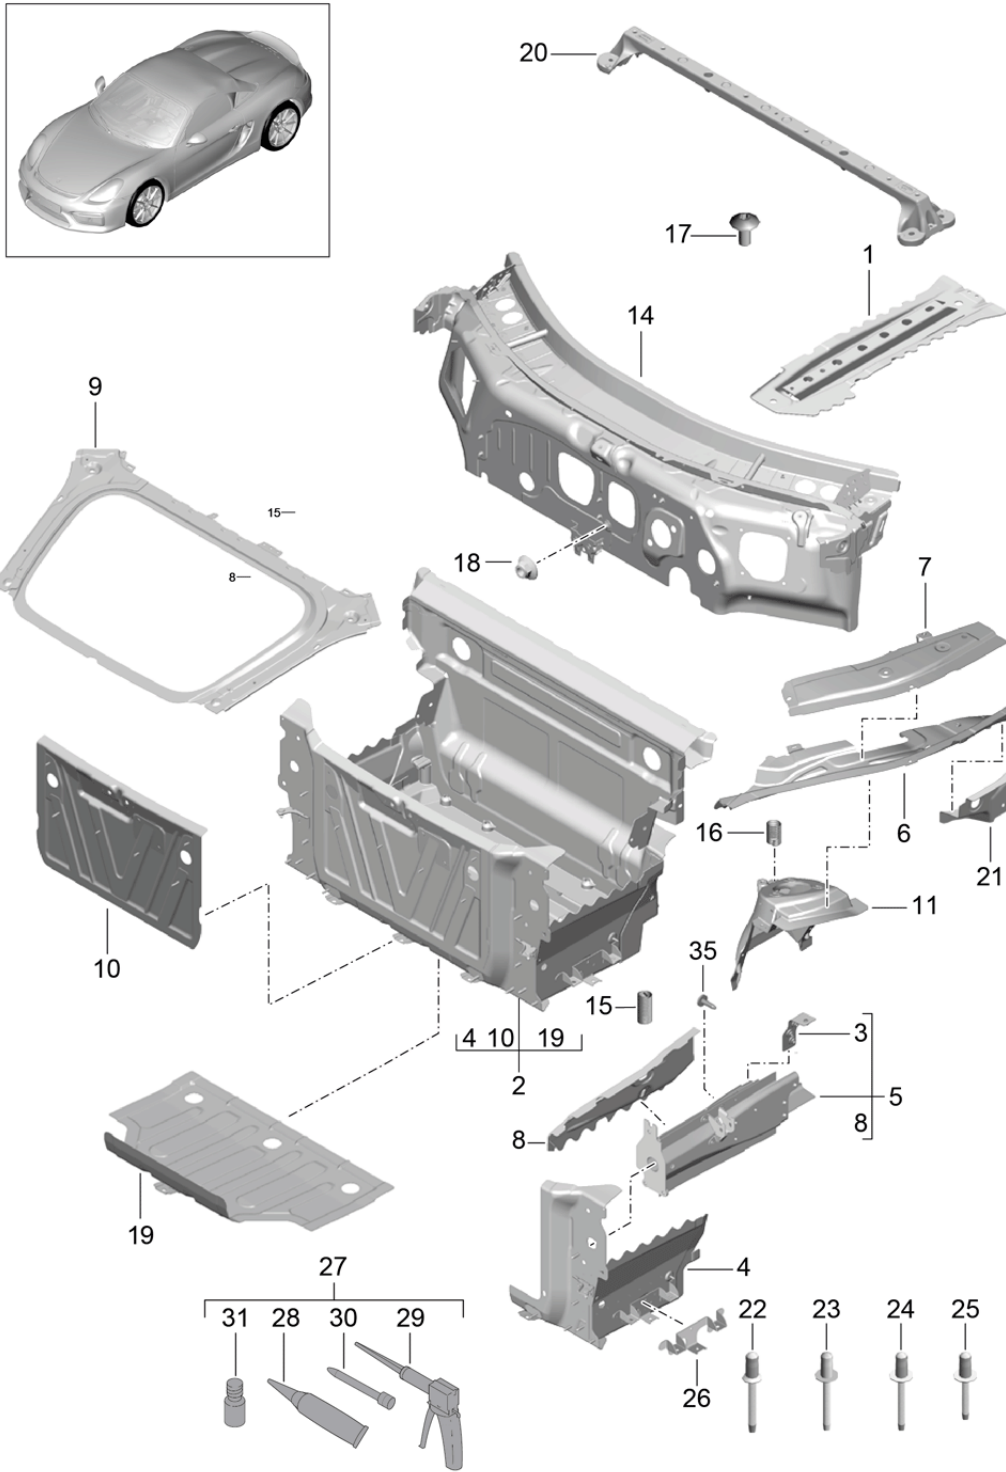

Model: 981SPY

Model life 2016>>2016

Model: 981SPY Model life 2016>>2016

Pos	Part Number	Description	Remark	Qty	Model
1	991 501 125 00	Front end Individual parts Cross panel	left rear	1	
1	991 501 125 00 GRV	primed			
1	991 501 126 00	Cross panel	right rear	1	
	991 501 126 00 GRV	primed			
2	991 501 201 00	Luggage compartment liner		1	
	991 501 201 00 GRV	primed			
3	991 501 909 00	Adapter Carrier	also use: 000 043 206 30 left inner	1	
	991 501 909 00 GRV	primed			
(3)	991 501 910 00	Together with POSITION 5 Adapter Carrier	right inner	1	
	991 501 910 00 GRV	primed			
4	991 501 911 00	Side part Luggage compartment	left	1	
	991 501 911 00 GRV	primed			
(4)	991 501 912 00	Side part Luggage compartment	also use: 000 043 206 30 right	1	
	991 501 912 00 GRV	primed			
5	991 501 913 01	Carrier Sub-part	also use: 000 043 206 30 left	1	
	991 501 913 01 GRV	primed			
(5)	991 501 914 01	Carrier Sub-part	also use: 000 043 206 30 right	1	
	991 501 914 01 GRV	primed			
6	991 501 387 00	Side member	also use: 000 043 206 30 left upper outer	1	
	991 501 387 00 GRV	primed			
(6)	991 501 388 00	Side member	right upper outer	1	
	991 501 388 00 GRV	primed			
7	991 501 397 00	Side member	left upper	1	
	991 501 397 00 GRV	primed			
(7)	991 501 398 00	Side member	right upper	1	
	991 501 398 00 GRV	primed			
8	991 501 535 01	Side plate for wheel arch	left	1	
	991 501 535 01 GRV	primed			
(8)	991 501 536 01	Side plate for wheel arch	right	1	
	991 501 536 01 GRV	primed			
9	991 501 231 02	Sealing frame Luggage compartment		1	
	991 501 231 02 GRV	primed			
10	991 501 431 02	Cross panel Of	also use: 000 043 206 30	1	
	991 501 431 02 GRV	primed			
		also use:	000 043 206 30		