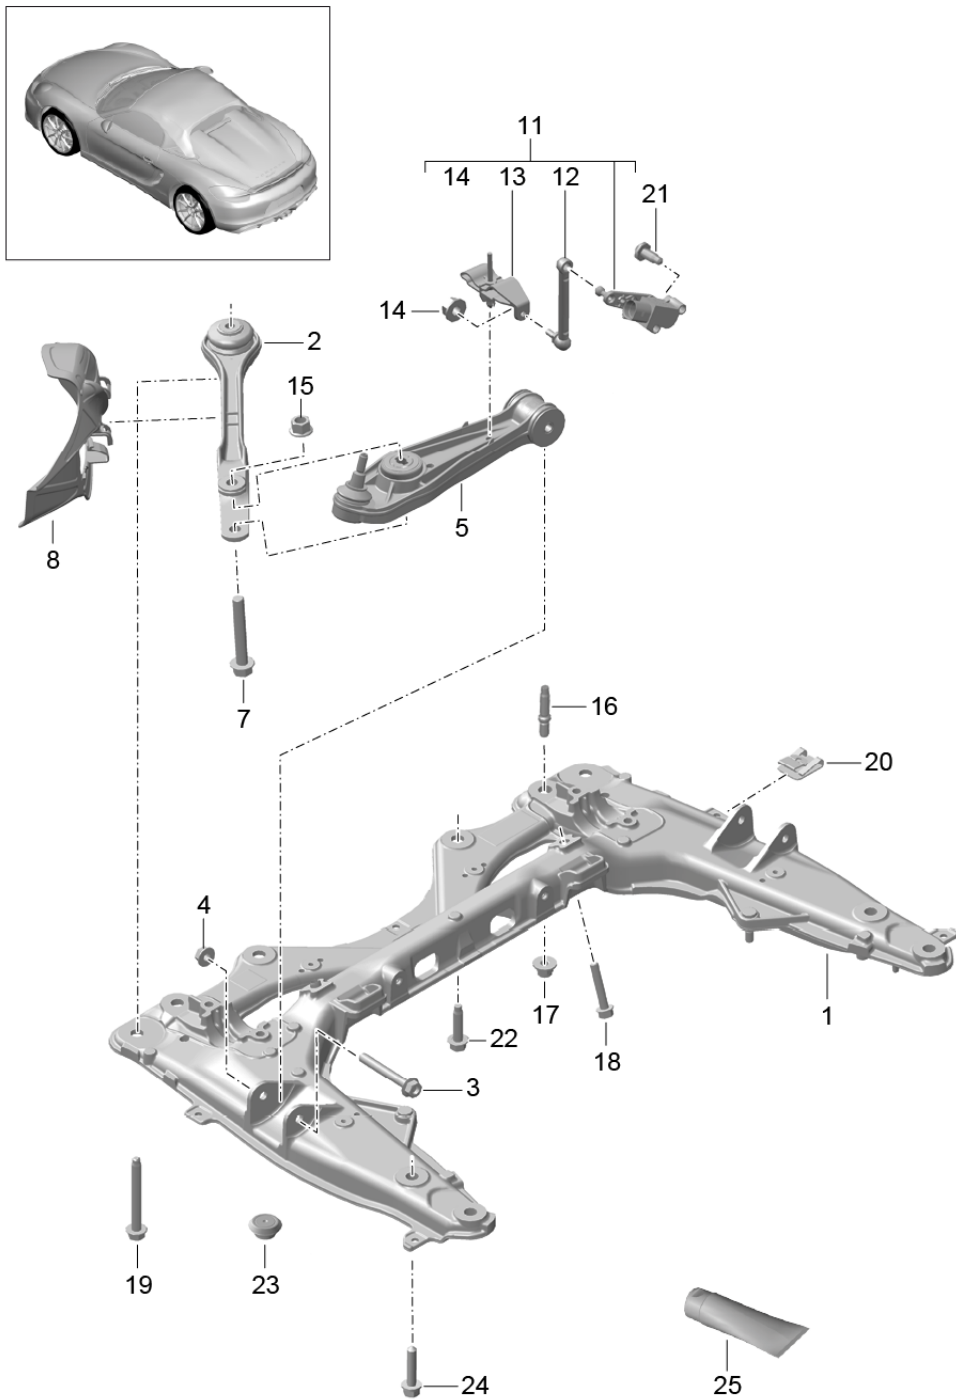

Model: 981SPY

Model life 2016>>2016

Pos	Part Number	Description	Remark	Qty	Model
		Transmission suspension			
		Threaded joint			
		Engine			
(1)	981 375 181 00	Console	left	1	PR:480
(1)	981 375 182 00	Console	right	1	PR:480
2	900 378 249 01	Hexagon bolt AM 10 X 55		4	PR:480
3	981 375 059 05	hydro-mounting		2	PR:140
4	999 086 009 02	Nut M 12 X 1,5		2	
5	999 209 118 30	spacer sleeve 10,2 X 7,4		4	PR:480
6	999 084 447 01	Hexagon nut M 8		4	
6	PAF 003 923	Hexagon nut M 8		4	
7	900 385 121 01	Outer hexagon round screw M 8 X 75		4	PR:140

Model: 981SPY

Model life 2016>>2016