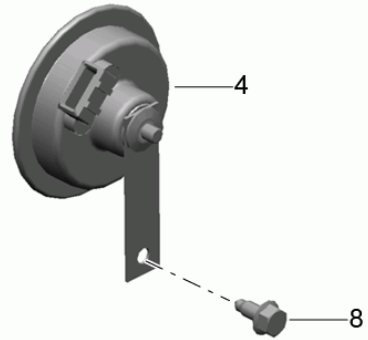

Model: 981SPY

Model life 2016>>2016

Model: 981SPY Model life 2016>>2016

Pos	Part Number	Description	Remark	Qty	Model
(1)	991 635 159 00	Fanfare Signal horn alarm system Fanfare High-pitched		1	
(2)	991 635 160 00	Fanfare Low-pitched	with:	1	
-	991 612 947 00	Adapter cable for 991 635 159 00 991 635 160 00	with:	1	
3	N 106 092 04	Hexagon collar nut M 8		2	
4	991 637 117 02	Signal horn for alarm system		1	PR:534,544, -536
5	1K8 951 605 B	Alarm horn		1	PR:536
6	991 637 419 01	Bracket		1	PR:536
7	N 902 955 02	Hexagon collar nut M 8		1	PR:536
8	900 378 176 01	Hexagon bolt M 8 X 20		1	PR:534,544, -536