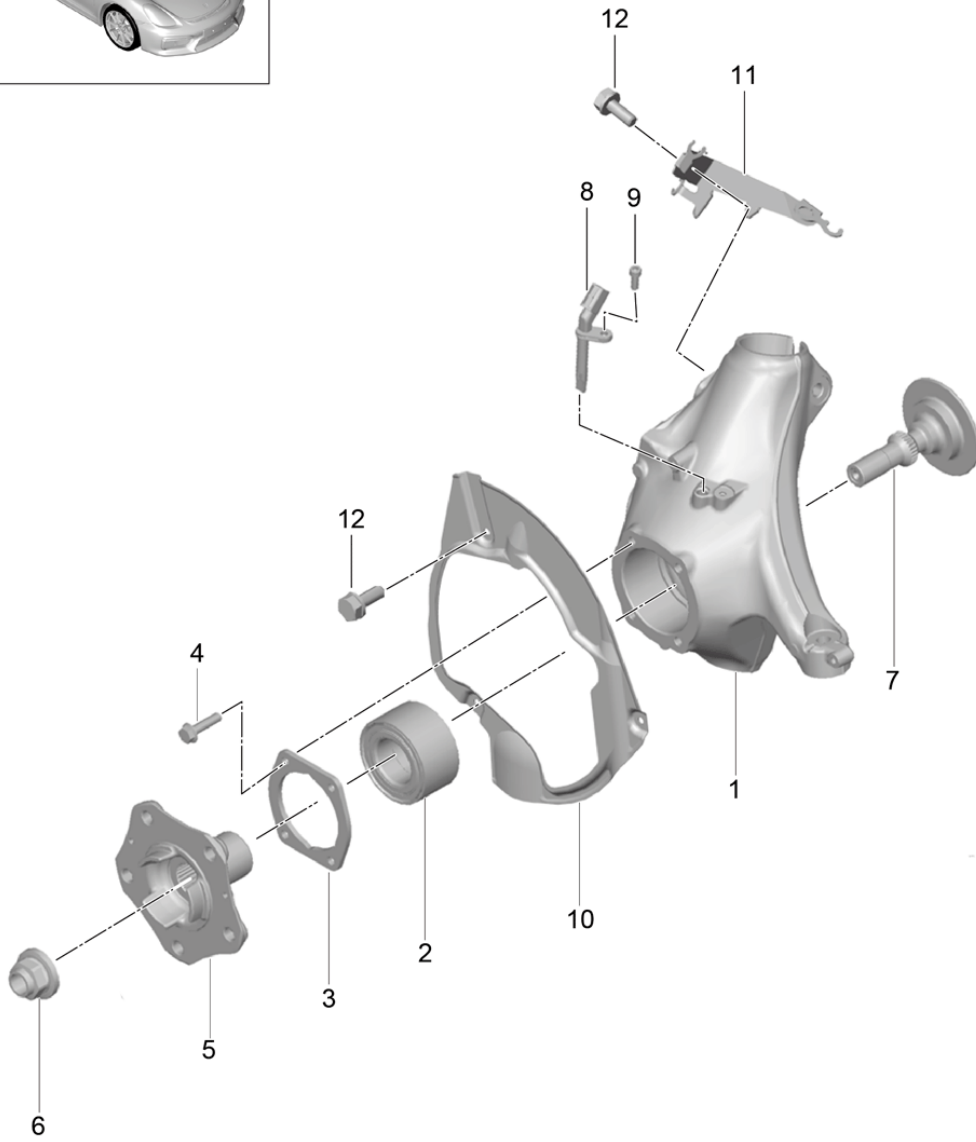

Model: 981SPY

Model life 2016>>2016

Model: 981SPY

Model life 2016>>2016

Pos	Part Number	Description	Remark	Qty	Model
		Wheel carrier			
		Wheel hub			
1	991 341 157 05	Wheel carrier	left	1	
(1)	991 341 158 05	Wheel carrier	right	1	
2	999 053 054 06	angular ball bearing		2	
3	986 331 661 20	Cover		2	
4	999 217 042 03	Hexagon bolt		8	
		M 8 X 35			
5	991 341 605 03	Wheel hub		2	
6	WHT 007 021	hex. nut, self-locking with washer		2	
		M22 X 1,5			
7	997 341 131 00	retaining bolt		2	
8	991 606 407 01	speed sensor		2	
9	900 067 117 04	Socket head bolt		2	
		M 6 X 16			
10	981 351 801 00	Cover plate	left	1	PR:-450
(10)	981 351 802 00	Cover plate	right	1	PR:-450
(10)	991 351 801 01	Cover plate	left	1	PR:450
(10)	991 351 802 01	Cover plate	right	1	PR:450
11	991 355 501 01	Bracket	left	1	
(11)	991 355 502 01	Bracket	right	1	
12	999 217 116 01	Hexagon bolt		8	
		M6 X 16