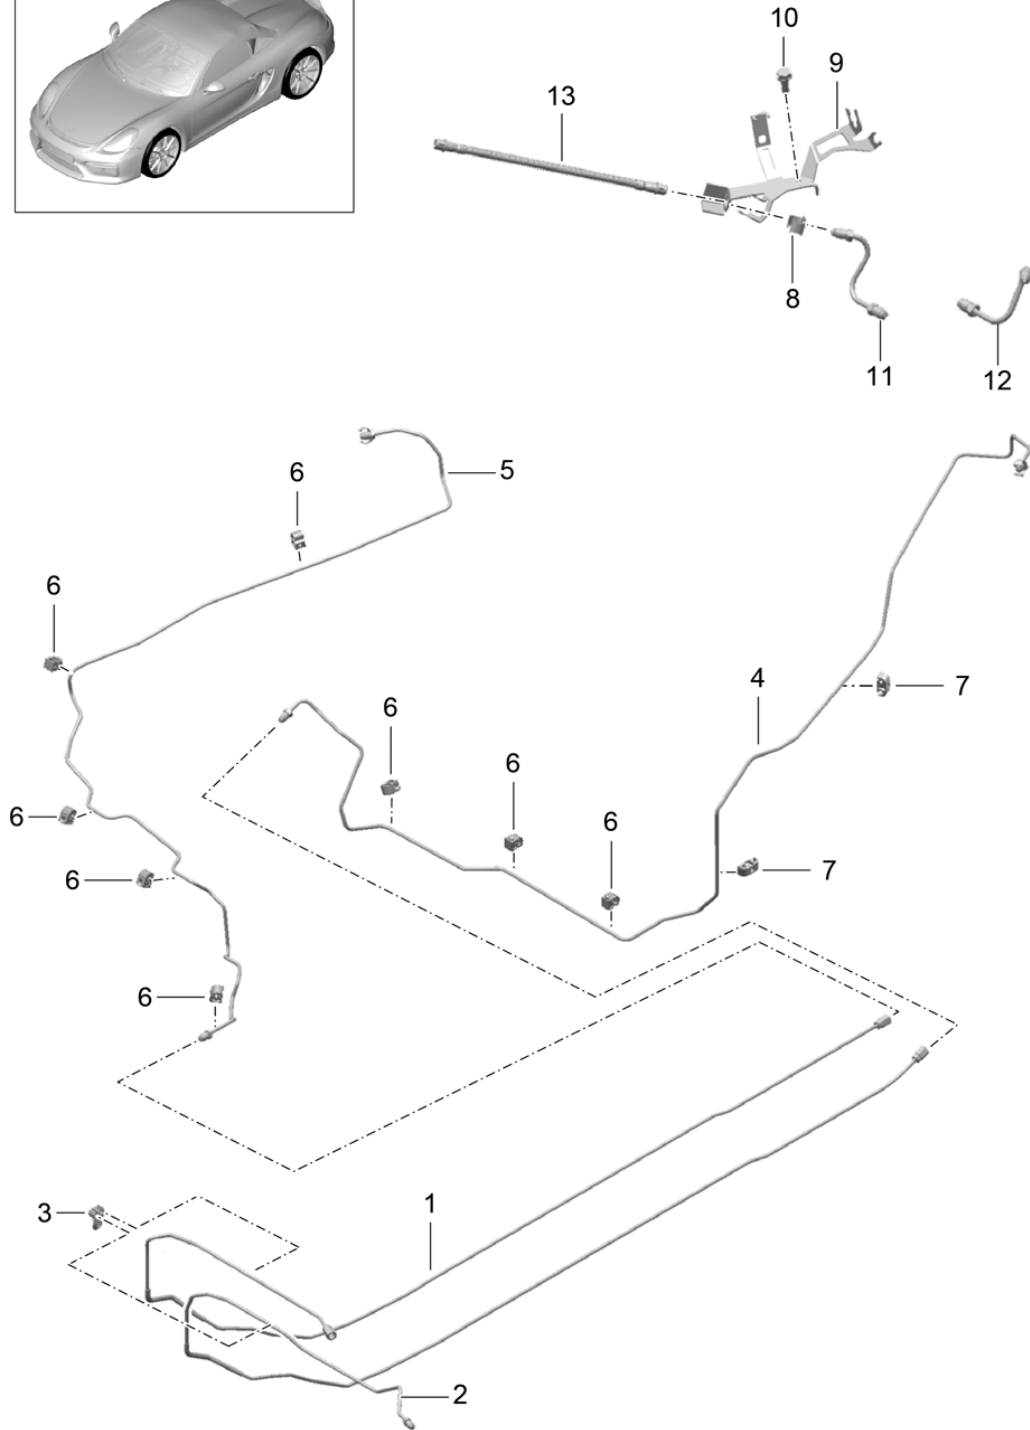

Model: 981SPY

Model life 2016>>2016

Model: 981SPY Model life 2016>>2016

Pos	Part Number	Description	Remark	Qty	Model
		Brake lines	center		
		Underbody	rear		
1	991 355 179 11	Brake line		1	
2	991 355 177 13	Brake line		1	
3	991 355 510 02	Bracket		2	
4	981 355 189 08	Brake line	left	1	
5	981 355 190 06	Brake line	right	1	
6	95B 611 797	Clip		4	
		4,75-6,0			
7	8E0 611 797 D	Bracket	left	3	PR:480
		Brake line			
8	997 355 331 00	retaining spring		2	
9	981 355 501 01	Bracket	left	1	
(9)	981 355 502 01	Bracket	right	1	
10	999 217 116 01	Hexagon bolt		4	
		M 6 X 16			
11	981 355 581 04	Brake line	left	1	PR:-450
(11)	981 355 582 04	Brake line	right	1	PR:-450
12	981 355 581 03	Brake line	left	1	PR:450
(12)	981 355 582 03	Brake line	right	1	PR:450
13	991 355 137 01	Brake hose		2