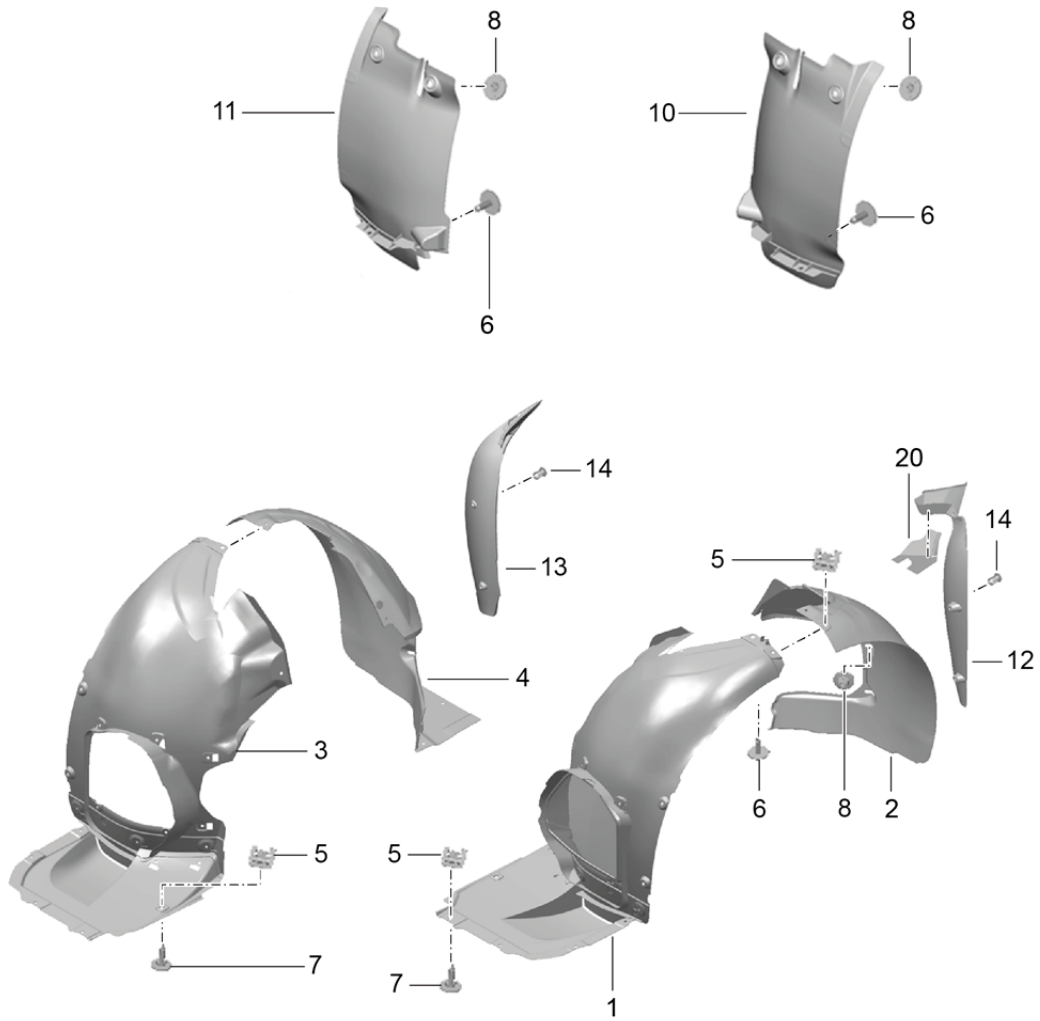

Model: 981SPY

Model life 2016>>2016

Model: 981SPY Model life 2016>>2016

Pos	Part Number	Description	Remark	Qty	Model
1	981 504 501 11	Linings Wheel housing Wheel housing liner	left front	1	
2	981 504 503 01	Wheel housing liner	left front rear	1	
3	981 504 502 11	Wheel housing liner	right front	1	
4	981 504 504 00	Wheel housing liner	right front rear	1	
5	999 507 309 02	panel nut ST 4,8		X	
6	999 073 505 01	panel screw ST 4,8X16		X	
7	999 073 227 09	panel screw ST 4,8x19		2	
8	999 049 032 40	Hexagon plastic collar nut T6/22x10,5		12	
10	981 504 505 01	Wheel housing liner	left rear front	1	
11	981 504 506 01	Wheel housing liner	right rear front	1	
12	981 504 641 00	trim for a-pillar	left	1	
	981 504 641 00 1E0	Black			
13	981 504 642 00	trim for a-pillar	right	1	
	981 504 642 00 1E0	Black			
14	999 591 712 40	Spreader rivet 6,0X12,0		6	
20	991 555 747 00	Trim A-pillar Wing	left	1 1 1	
	991 555 747 00 1E0	Black			
(20)	991 555 748 00	Trim A-pillar Wing	right	1 1 1	
	991 555 748 00 1E0	Black			