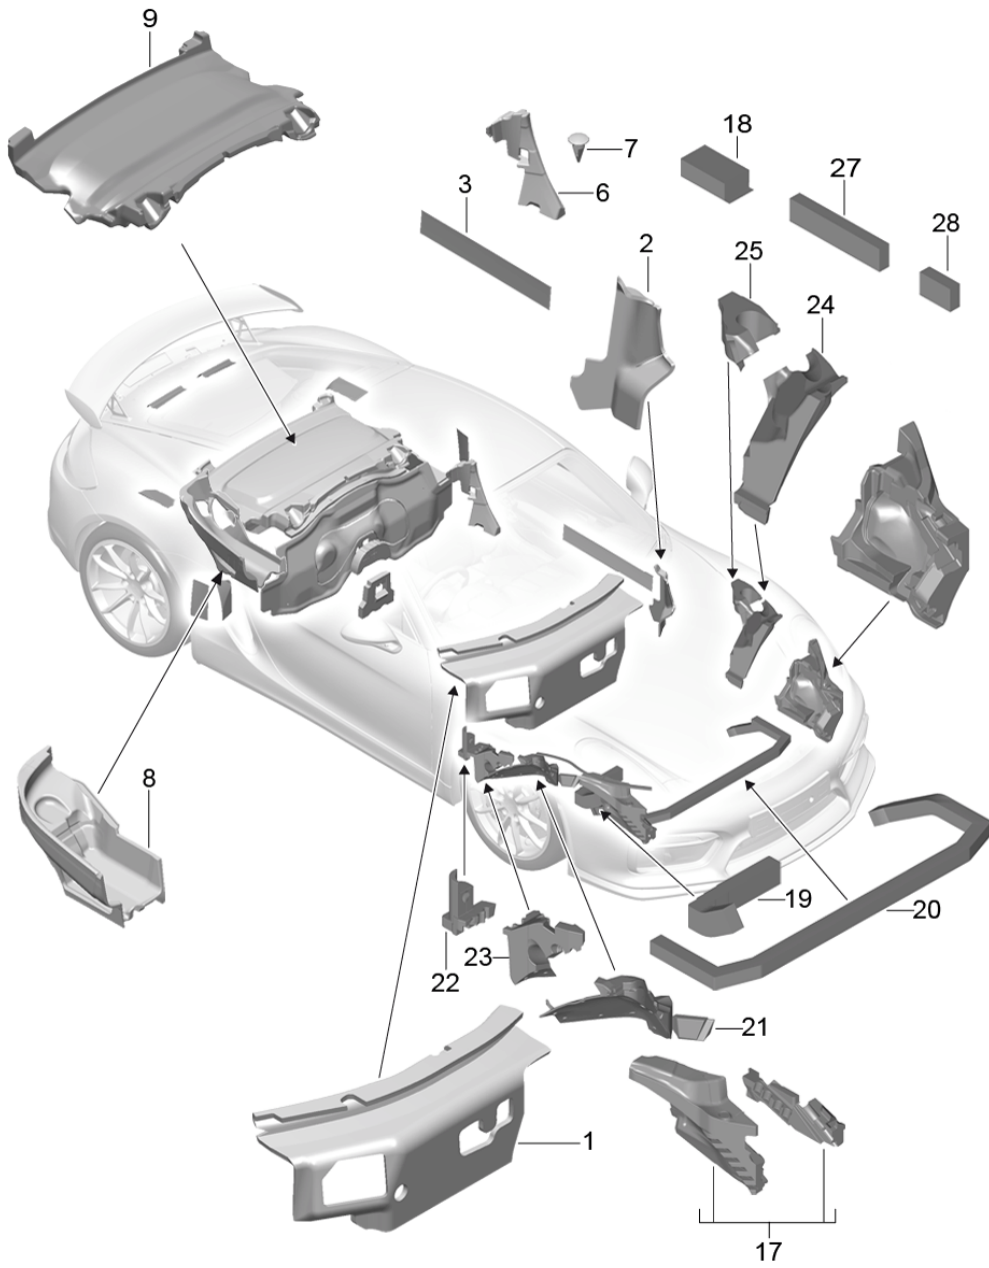

Model: 981SPY

Model life 2016>>2016

Model: 981SPY Model life 2016>>2016

Pos	Part Number	Description	Remark	Qty	Model
1	991 556 723 00	Body Sound proofing 1 Sound absorber	lhd	1	PR:098
(1)	991 556 724 00	Firewall Sound absorber	rhd	1	PR:099
2	991 556 605 01	Firewall Sound absorber	left	1	
(2)	991 556 606 00	Wheel housing Sound absorber	front right	1	
3	997 556 531 01	Wheel housing sound absorber for door	front	2	
6	981 556 603 01	Sound absorber	left	1	
(6)	981 556 604 01	Cover Belt Sound absorber	right	1	
7	999 703 259 40	Cover Belt Bungs		2	
8	981 556 624 01	Sound absorber	right	1	
(8)	981 556 623 01	convertible top stowage box tray Sound absorber	lower left	1	
9	981 556 621 02	convertible top stowage box tray Sound absorber	lower rear	1	
17	991 572 532 00	Convertible top Foam part		1	PR:098
(17)	991 572 534 00	PDCC Foam part		1	PR:098
18	991 572 529 00	Firewall Foam part		1	
19	991 572 525 01	Fuel tank		1	
20	991 572 522 03	Foam part		1	
21	991 572 516 01	Fuel tank		1	PR:098
22	991 572 512 00	Foam part		1	PR:098
23	991 572 514 00	Tank filler neck connection piece		1	PR:098
23	991 572 531 01	Foam part		1	PR:099
24	991 572 511 01	Hydraulic unit Foam part		1	PR:099
25	991 572 513 01	Water reservoir Foam part		1	PR:099
27	991 572 543 00	Water reservoir Foam part		1	
28	991 572 545 00	Wing Foam part		1	
		Wing