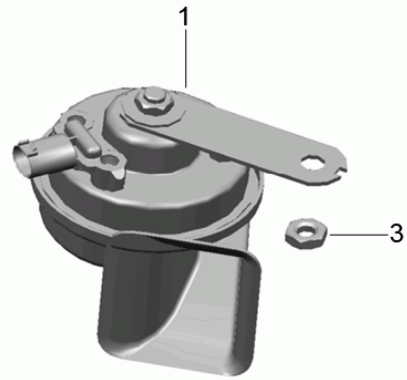

Model: 981SPY

Model life 2016>>2016

Model: 981SPY Model life 2016>>2016

Pos	Part Number	Description	Remark	Qty	Model
(1)	991 635 159 00	Fanfare Signal horn alarm system Fanfare High-pitched		1	
(2)	991 635 160 00	Fanfare Low-pitched	with:	1	
-	991 612 947 00	Adapter cable for 991 635 159 00 991 635 160 00	with:	1	
3	N 106 092 04	Hexagon collar nut M 8		2	
4	991 637 117 02	Signal horn for alarm system		1	PR:534,544, -536
5	1K8 951 605 B	Alarm horn		1	PR:536
6	991 637 419 01	Bracket		1	PR:536
7	N 902 955 02	Hexagon collar nut M 8		1	PR:536
8	900 378 176 01	Hexagon bolt M 8 X 20		1	PR:534,544, -536