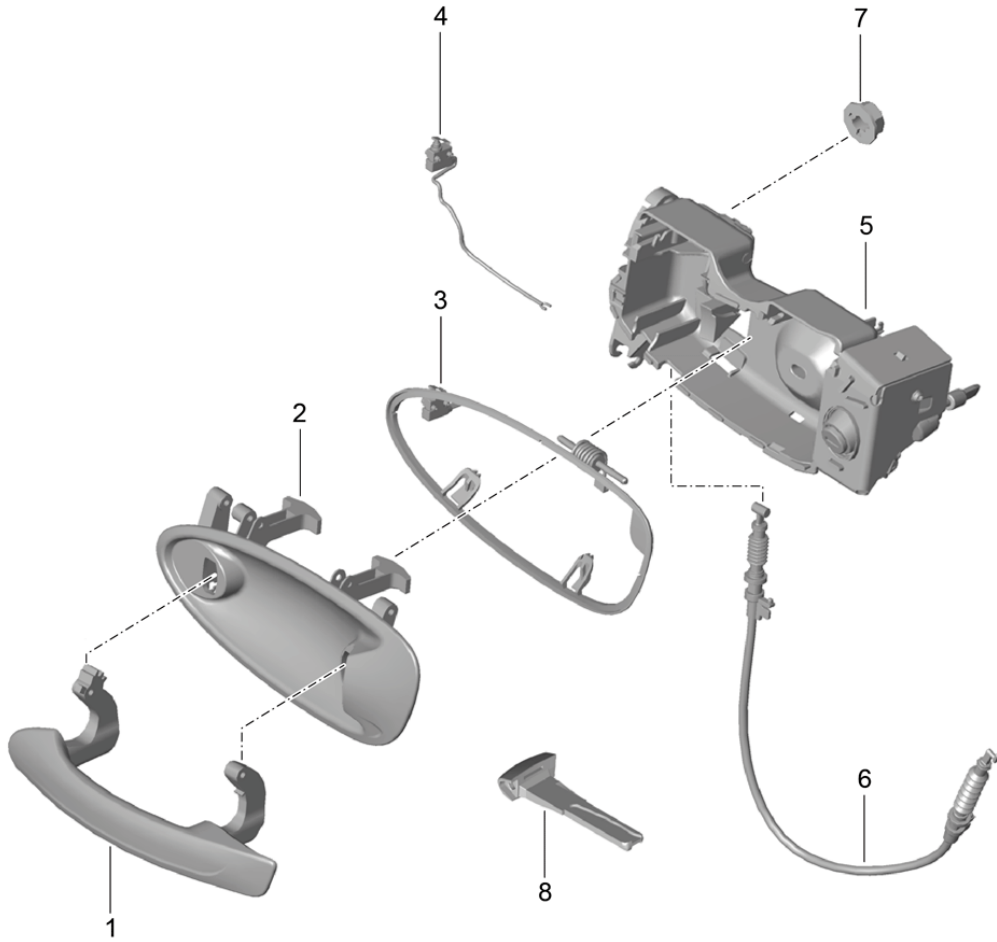

Model: 981SPY

Model life 2016>>2016

Model: 981SPY Model life 2016>>2016

Pos	Part Number	Description	Remark	Qty	Model
1	991 537 613 02	Door handle Door handle Basic primed	left	1	
(1)	991 537 614 02	Door handle Basic primed	right	1	
2	981 537 645 05	Handle liner primed	left	1	
(2)	981 537 646 05	Handle liner primed	right	1	
3	981 537 445 02	Assembly kit	left	1	
(3)	981 537 446 02	Assembly kit	right	1	
4	991 613 171 00	Micro switch Basic		1	
5	981 538 911 04	Bracket Door handle, exterior	left lhd	1	PR:098
		with: Lock cylinders UND 1 ERSATZSCHLÜSSEL Vehicle Ident. No. Indicate			
(5)	981 537 064 05	Bracket Door handle, exterior Without lock cylinder	right lhd	1	PR:098
(5)	981 538 912 04	Bracket Door handle, exterior	right rhd	1	PR:099
		with: Lock cylinders And two spare keys Vehicle Ident. No. Indicate			
(5)	981 537 063 05	Bracket Door handle, exterior Without lock cylinder	left rhd	1	PR:099
6	991 537 419 01	Bowden cable		2	
7	900 380 015 01	Door handle, exterior Hexagon nut M 6		2	
8	958 538 916 00	emergency key with stipulated lock number State lock number		X	