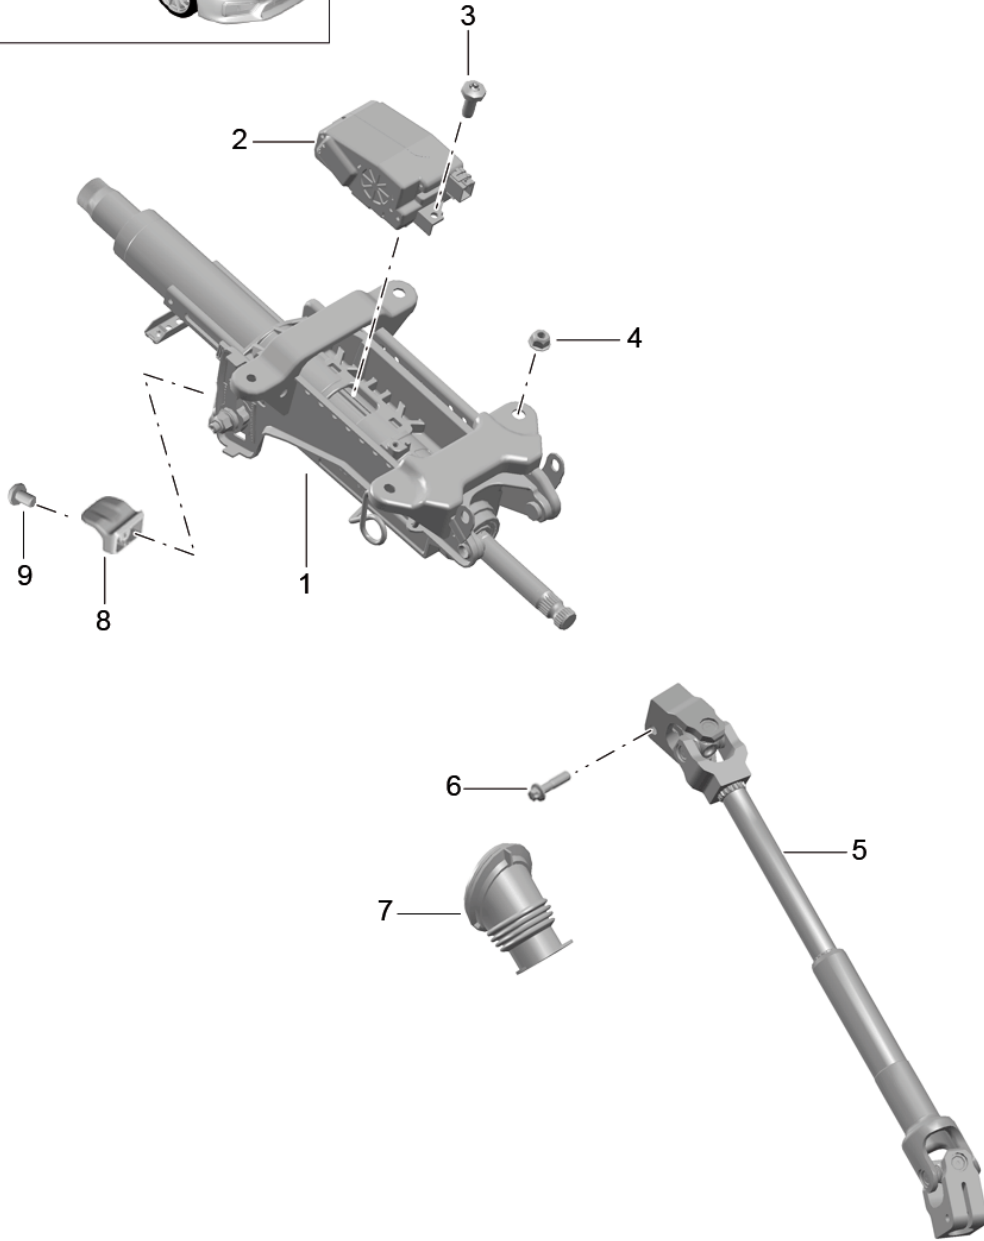

Model: 981SPY

Model life 2016>>2016

Model: 981SPY Model life 2016>>2016

Pos	Part Number	Description	Remark	Qty	Model
1	991 347 015 24	Steering column		1	PR:647
(1)	991 347 015 06	Intermediate steering shaft		1	PR:655
2	7PP 905 852 C	Steering column		1	PR:655
3	8E0 035 413	Control unit		1	PR:655
		Hexagon socket head bolt		2	
		M 5 X 10			
4	999 084 630 01	Hexagon nut		1	
		M 8			
5	991 347 023 03	Intermediate steering shaft		1	PR:098
(5)	991 347 024 03	Intermediate steering shaft		1	PR:099
6	WHT 004 955 A	Torx socket head bolt		2	
		M 8 X 30			
7	991 347 037 02	Bellows		1	
8	970 347 175 00	handle		1	PR:647,655
	970 347 175 00 1E0	Black			
9	N 104 857 03	Hexagon socket flat head bolt		1	PR:655,647
		M 5 X 12 - W