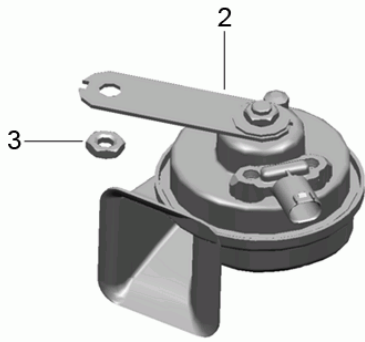

Model: 981SPY

Model life 2016>>2016

Model: 981SPY Model life 2016>>2016

Pos	Part Number	Description	Remark	Qty	Model
(1)	991 635 159 00	Fanfare Signal horn alarm system Fanfare High-pitched		1	
(2)	991 635 160 00	Fanfare Low-pitched	with:	1	
-	991 612 947 00	Adapter cable for 991 635 159 00 991 635 160 00	with:	1	
3	N 106 092 04	Hexagon collar nut M 8		2	
4	991 637 117 02	Signal horn for alarm system		1	PR:534,544, -536
5	1K8 951 605 B	Alarm horn		1	PR:536
6	991 637 419 01	Bracket		1	PR:536
7	N 902 955 02	Hexagon collar nut M 8		1	PR:536
8	900 378 176 01	Hexagon bolt M 8 X 20		1	PR:534,544, -536