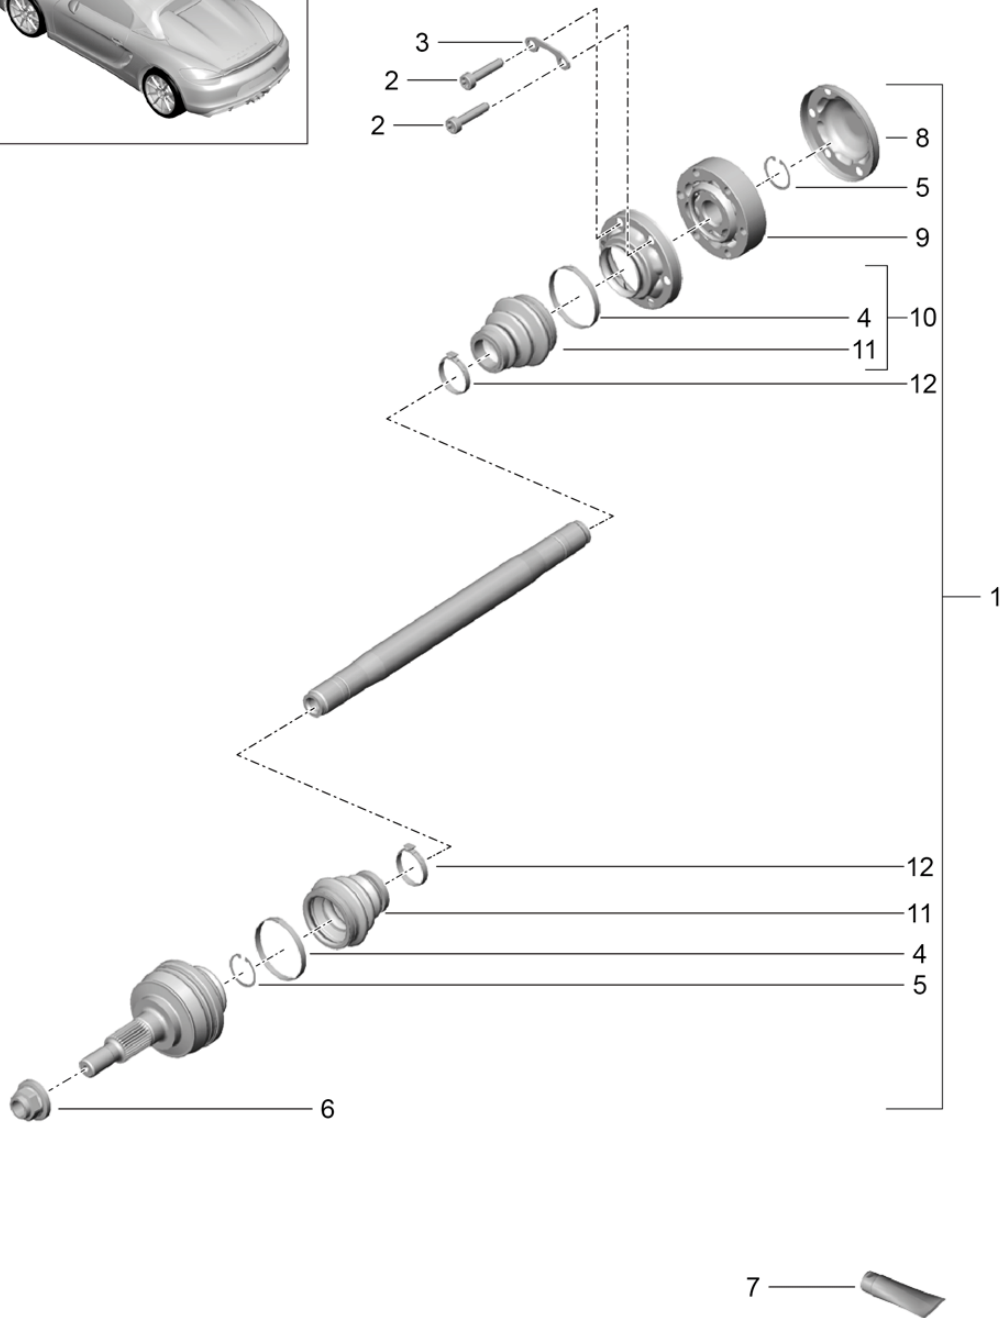

Model: 981SPY

Model life 2016>>2016

Model: 981SPY

Model life 2016>>2016

Pos	Part Number	Description	Remark	Qty	Model
1	981 332 024 10	Drive shaft		1	PR:480
(1)	981 332 024 30	Drive shaft	left	1	PR:480
2	999 510 047 01	Drive shaft	right	1	PR:480
		Socket head bolt		12	
		M 10 X 46,5			
3	9P1 501 375	Spacer		6	
4	996 332 957 00	Clip		4	
		73 MM			
5	900 041 014 00	Securing ring		2	PR:480
		28 X 1,5			
6	WHT 007 021	hex. nut, self-locking with washer		2	
		M 22 X 1,5 -S			
7	000 043 110 01	Grease		X	
		1 100-gramme tube			
8	997 332 267 00	End cap		2	PR:480
9	991 332 030 00	Joint		2	PR:480
10	997 332 955 00	Bellows		2	PR:480
		with:			
		Cap			
11	996 332 293 00	Dust bellows		4	
12	996 332 257 00	Clip		4	
		34 MM