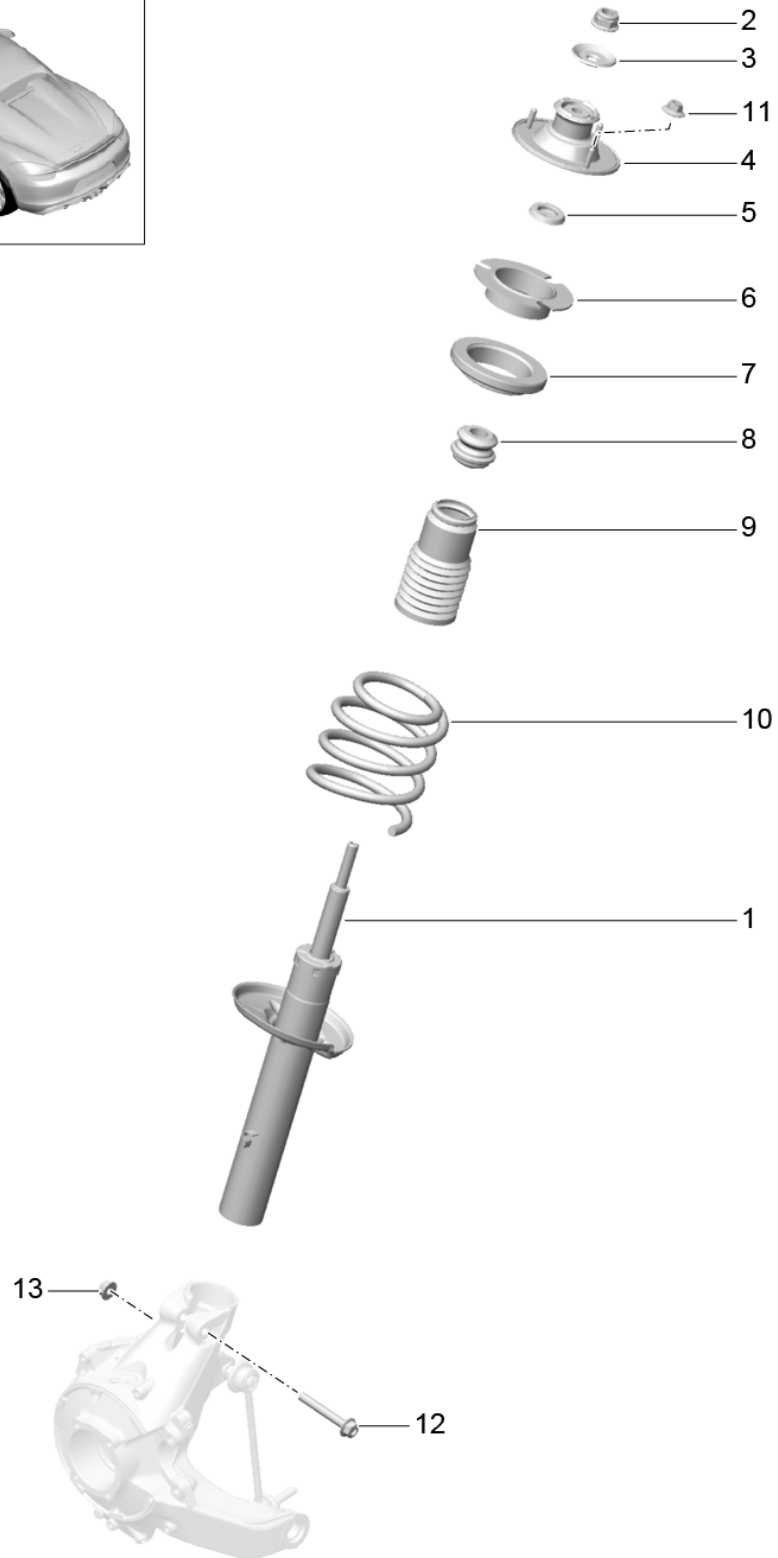

Model: 981SPY

Model life 2016>>2016

Model: 981SPY

Model life 2016>>2016

Pos	Part Number	Description	Remark	Qty	Model
1	981 333 980 06	Shock absorbers		2	PR:X73
2	999 084 133 01	Coil spring Shock absorbers		2	
3	981 333 207 00	Hexagon nut M 14 X 1,5		4	PR:X73
4	981 333 059 01	stop washer		2	
5	999 703 543 40	Shock absorber bearing		2	
6	981 333 509 00	End cap Engine support bearing		2	
(6)	981 333 509 01	Centring ring 3,0 MM		2	
7	981 333 504 01	Centring ring 6,0 MM		2	
8	987 333 301 00	spring bush		2	PR:X73
9	981 333 505 00	helper spring		2	
10	981 333 980 09	Bellows		2	
	981 333 980 09 504	Coil spring 1 pair of springs		1	PR:X73,480
		Identification: >> >> Red lilac pink			
11	999 084 447 01	Hexagon nut M 8		6	
11	PAF 003 923	Hexagon nut M 8		6	
12	999 072 868 01	Hexagon bolt M 12 X 1,5 X 80		2	
13	999 084 445 01	Locknut M 12 X 1,5		2