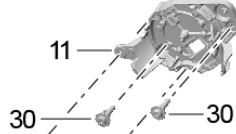

Model: 981SPY

Model life 2016>>2016