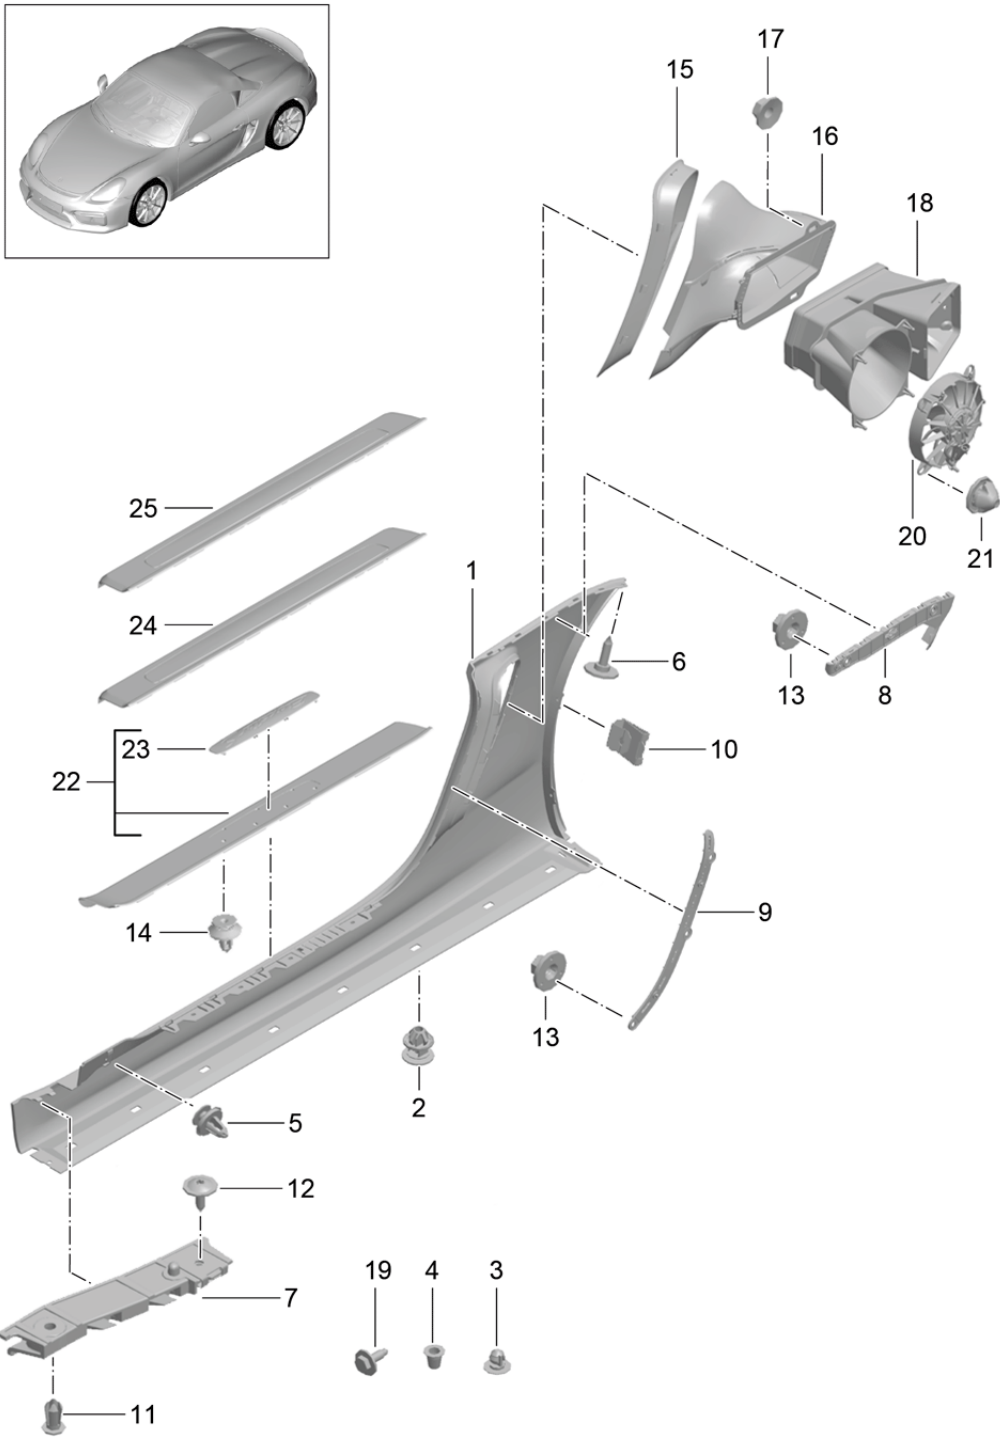

Model: 981SPY

Model life 2016>>2016

Model: 981SPY Model life 2016>>2016

Pos	Part Number	Description	Remark	Qty	Model
1	981 504 661 15	Side member trim and Ventilation Engine compartment Side member trim primed	left	1	
(1)	981 504 662 15	Side member trim primed	right	1	
2	981 504 597 00	Fasteners		X	
3	999 591 413 40	Side member trim Retaining clip 9,80		8	
4	999 702 403 40	Grommet 9,5X14		8	
5	999 507 999 40	Retaining clip 8,1X2,00		8	
6	999 073 227 09	panel screw ST4,8X19-C		X	
7	981 504 763 00	retaining strip	left	1	
(7)	981 504 764 00	retaining strip	front right	1	
8	981 504 863 02	retaining strip	front left	1	
(8)	981 504 864 02	retaining strip	rear right	1	
9	981 504 865 01	retaining strip	rear left	1	
(9)	981 504 866 01	retaining strip	center right	1	
10	999 507 309 02	panel nut ST 4,8		X	
11	999 591 712 40	Spreader rivet 6,0X12,0		6	
12	999 073 505 01	panel screw ST4,8X16-C		X	
13	999 049 032 40	Hexagon plastic collar nut T6/22X10,5		12	
14	999 507 999 40	Retaining clip 8,1X2,00		8	
15	981 504 561 02	Trim Air inlet primed	left	1	
(15)	981 504 562 02	Trim Air inlet primed	right	1	
16	981 504 549 04	Frame Air inlet	left	1	
(16)	981 504 550 04	Disc Black Frame Air inlet	with: right	1	
17	999 076 042 01	Disc Black Hexagon nut M6	with:	4	
18	981 504 657 04	Air guide channel	left	1	
(18)	981 504 658 04	Seal Air guide channel	with: right	1