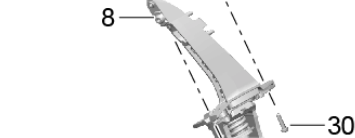

Model: 981SPY

Model life 2016>>2016