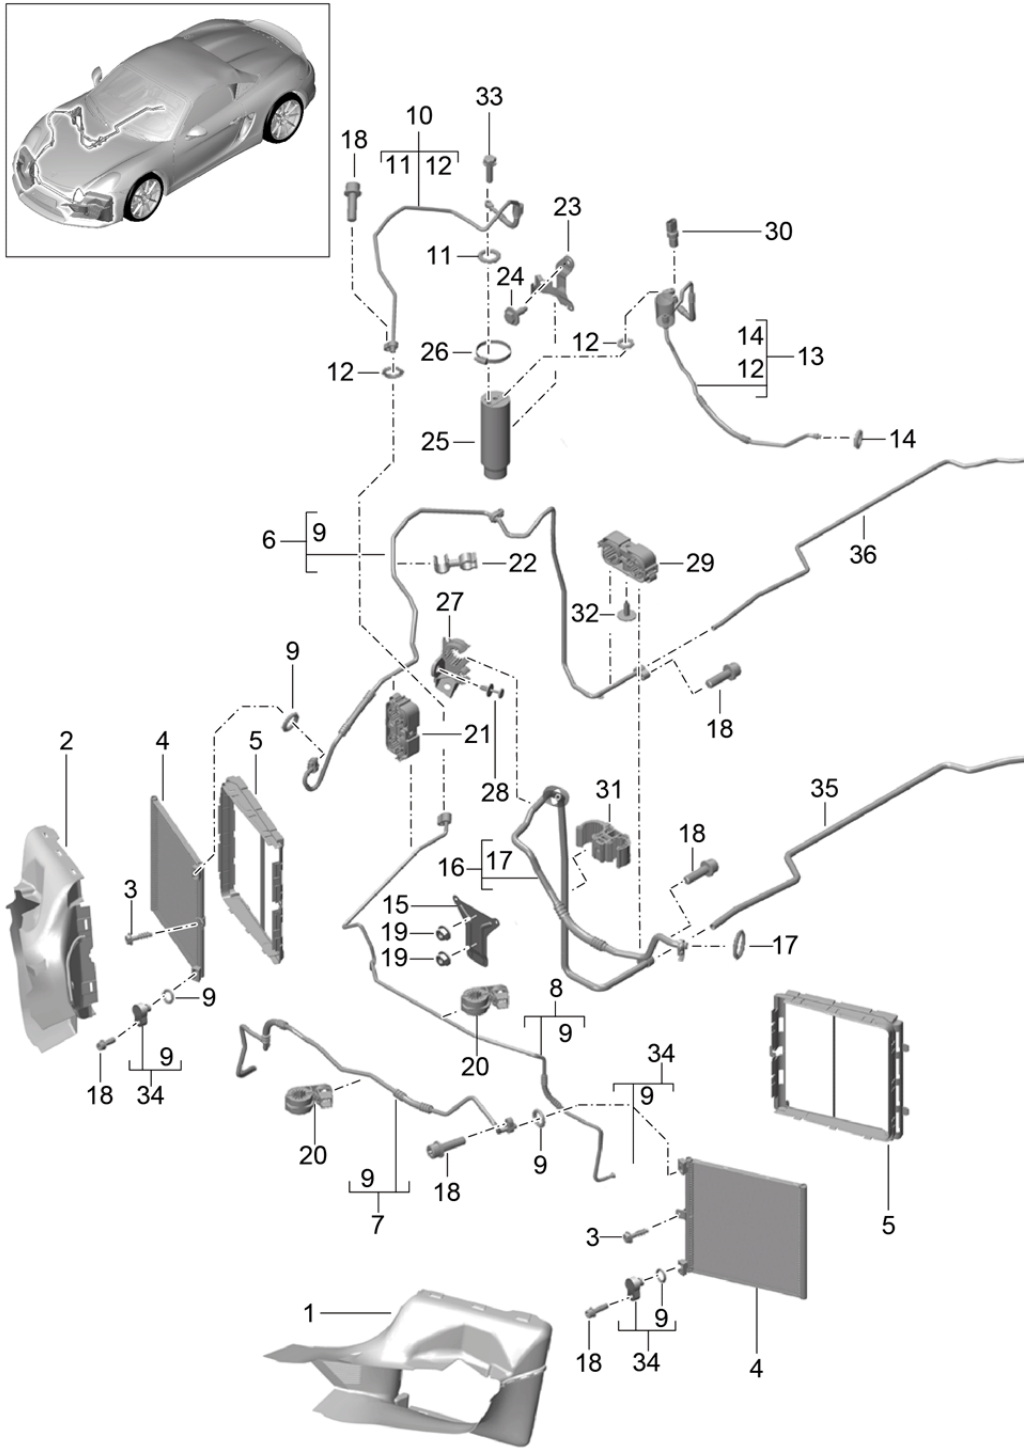

Model: 981SPY

Model life 2016>>2016

Model: 981SPY Model life 2016>>2016

Pos	Part Number	Description	Remark	Qty	Model
1	981 575 321 80	refrigerant circuit Air guide	front left side	1	
2	981 575 321 80 1E0 981 575 322 80	Black Air guide	right side	1	
3	981 575 322 80 1E0 999 919 133 09	Black Hexagon bolt 6,0X20,0		2	
4	991 573 111 02	Condenser		2	
5	991 573 711 02	Sealing frame		2	
6	991 573 094 02	Pressure line Underbody for Condenser	front	1	
7	981 573 103 81	Pressure line Between Condenser		1	
8	981 573 105 81	Pressure line Condenser Wheel housing	left	1	
9	999 707 557 41	O-ring		1	
10	991 573 108 01	Pressure line Drier for Expansion valve Wheel housing panel		1	
11	999 707 556 41	O-ring		1	
12	999 707 660 40	O-ring		1	
13	991 573 109 06	Pressure line Drier	lhd	1	PR:098,572, 573
(13)	991 573 109 07	Pressure line Drier	rhd	1	PR:099,572, 573
14	999 707 652 40	O-ring		1	
15	981 573 303 00	Bracket for coolant line	front	1	
16	991 573 093 00	suction line Expansion valve for Underbody	lhd	1	PR:098
(16)	991 573 093 02	suction line Expansion valve for Underbody	rhd	1	PR:099
17	999 707 558 41	O-ring		1	
18	N 104 144 02	Socket head bolt with hexagon socket head M 8X28		5	
19	999 084 222 01	Hexagon nut M 6-S		2	
20	991 573 837 00	Bracket Refrigerant line Discontinued part		2	
21	991 573 841 00	Bracket		1	
22	999 507 969 40	Hose bracket 12,0/12,0		2	
23	991 573 451 01	bracket for drier		1	
24	900 075 510 01	Bolt with washer M6X20		1	
25	944 573 143 01	Drier		1	
26	999 512 349 01	Hose clamp A 50-70/ 9		1	
27	991 573 827 01	Bracket		2