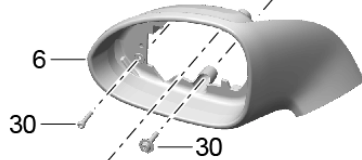

Model: 981SPY

Model life 2016>>2016