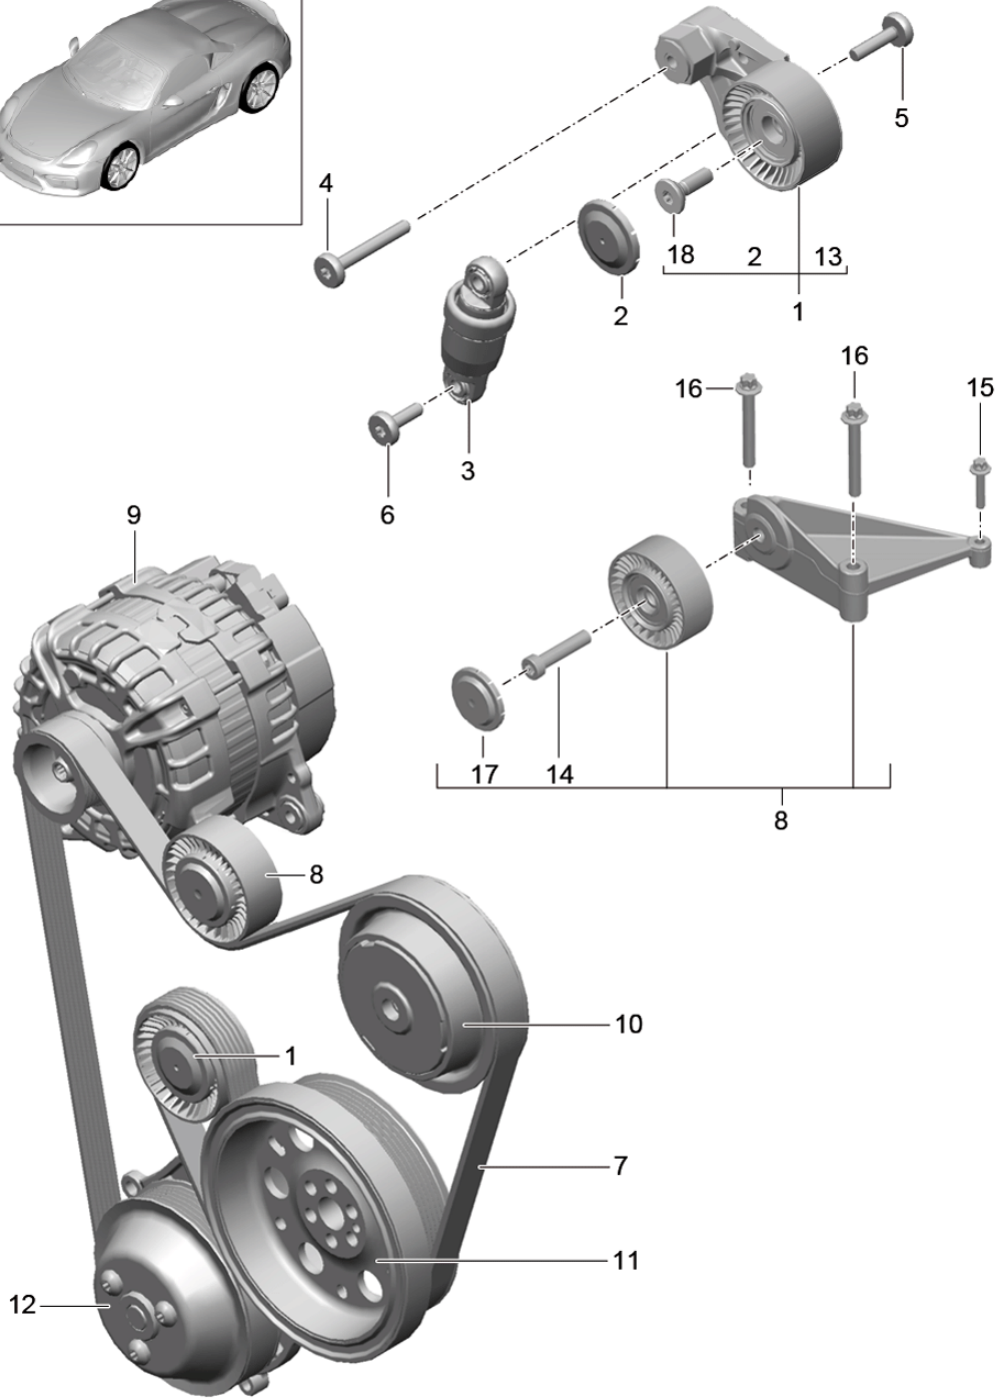

Model: 981SPY

Model life 2016>>2016

Model: 981SPY Model life 2016>>2016

Pos	Part Number	Description	Remark	Qty	Model
1	9A2 102 211 00	Belt tensioner v-belt lever Tensioning roller		1	
		also use:	9A1 102 212 00 999 073 579 01 948 102 839 00		
2	948 102 839 00	Protective cap		1	
3	948 102 261 00	tensioner Hydraulic		1	
4	999 073 411 01	Hexagon socket flat head bolt M 8 X 60		1	
5	999 073 246 02	Hexagon socket head bolt M 8 X 33		1	
6	999 073 412 01	Torx screw M 8 X 26		1	
7	9A1 102 218 00	v-belt		1	
8	9A1 102 030 01	Console		1	
		with:			
9		track roller Alternator		1	
		see illustration:	902-005		
10		pulley Compressor		1	
		see illustration:	813-015		
11		pulley Crankshaft		1	
		see illustration:	102-000		
12		pulley Coolant pump		1	
		see illustration:	105-000		
13	9A1 102 212 00	Tensioning roller		1	
14	999 073 579 01	round hd. screw M 10 X 30		1	
15	900 385 048 01	Torx screw M6 X 30		1	
16	900 385 091 01	Hexagon head bolt M8 X 60		2	
17	03G 145 291	Protective cap		1	
18	900 385 042 01	Torx screw BM8 X 35		1	