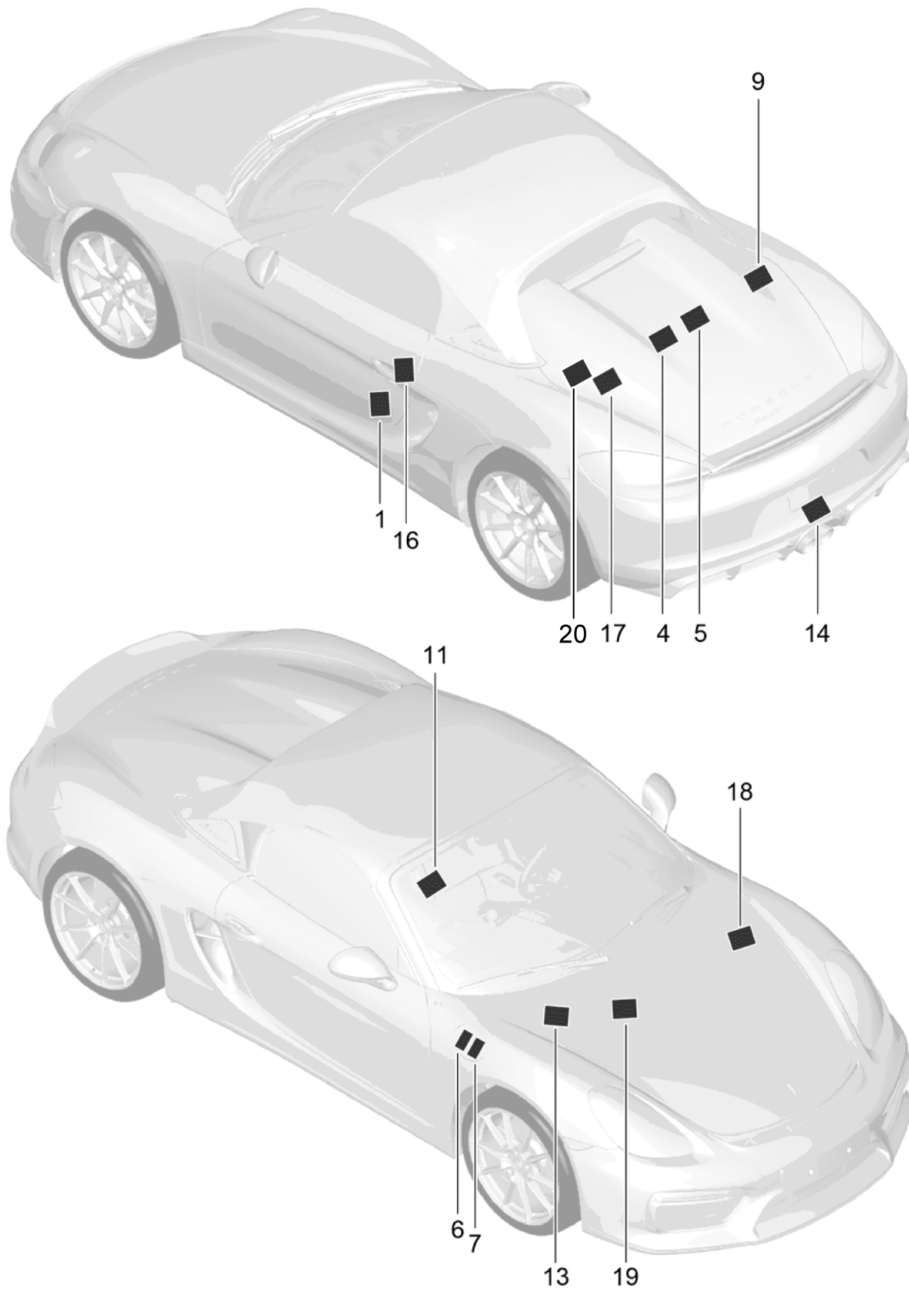

Model: 981SPY

Model life 2016>>2016

Model: 981SPY Model life 2016>>2016

Pos	Part Number	Description	Remark	Qty	Model
1	981 701 286 32	Signs/notices Data plate for tyre pressure		1	PR:393
6	991 006 117 00	Sticker 98 ROZ		1	PR:-075, -193,-479 -"CN."
(6)	991 006 117 04	Sticker 98 ROZ		1	PR:075 "CN."
(6)	991 006 117 02	Sticker 96 ROZ		1	PR:479 "AUS"
(6)	991 006 117 03	Sticker 93 RON/MON/2		1	PR:193 "J.."
7	955 701 676 15	sticker for fuel filler neck		1	PR:193 "J.."
(8)	955 701 676 10	Sticker Fuel filler flap		1	PR:193 "J.."
9	7PP 010 786 T	Sticker engine oil - MOBIL 1 -		1	
10	955 701 435 10	Warning sign Airbag		1	PR:075
(10)	955 701 435 20	Warning sign Airbag		1	PR:215 "PME"
(10)	955 701 435 30	Warning sign Airbag		1	PR:479 "AUS"
13	981 701 141 00	Sticker Air conditioning		1	-"J.."
(13)	981 701 521 00	Sticker Air conditioning		1	"J.."
14	955 701 675 15	Sticker Import Japan		1	PR:193 "J.."
(15)	970 701 523 00	Sticker Recycling		1	PR:193 "J.."
17	9P1 010 867 M	Sticker Reservoir		1	PR:193 "J.."
18	955 701 675 05	Sticker brake fluid		1	PR:193 "J.."
19	955 701 673 00	Sticker Battery		1	PR:193 "J.."
20	981 701 151 00	sticker *refrigerant *charge level	'ac ' r134a	1	PR:075