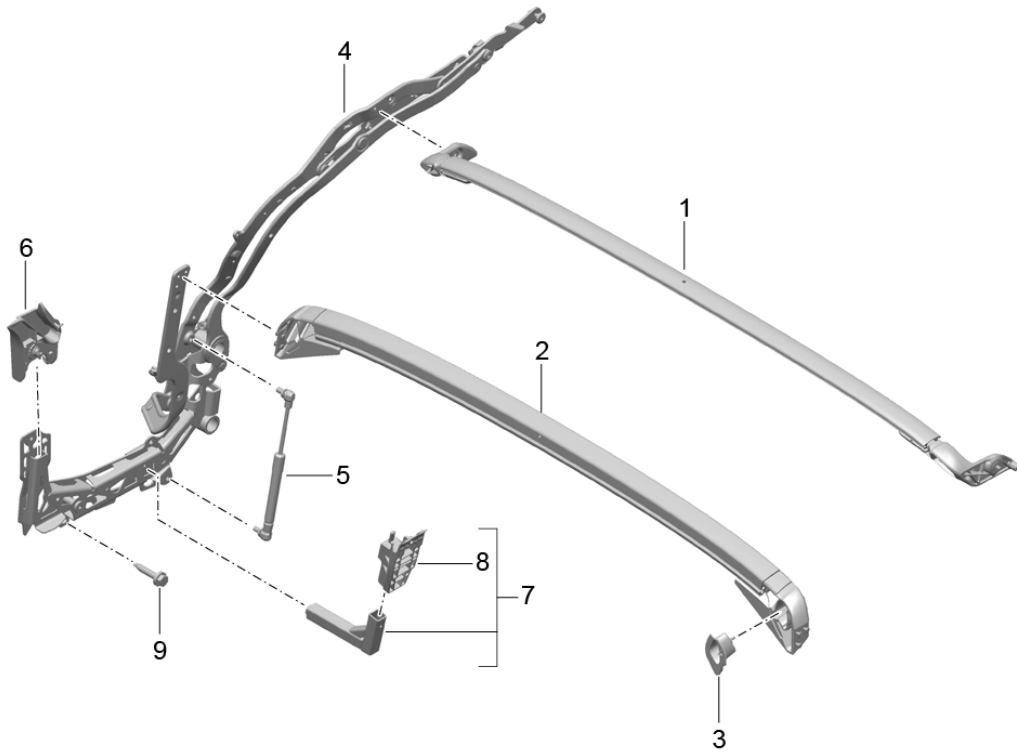

Model: 981SPY

Model life 2016>>2016

Model: 981SPY Model life 2016>>2016

Pos	Part Number	Description	Remark	Qty	Model
1	981 567 917 00	top frame Individual parts Main bracing repair set		1	
2	981 567 919 00	Roof arch repair set		1	
3		Trim for Mount Convertible top covering	rear	1	
4	981 567 913 00	see illustration: Repair set for convertible roof frame	811-000 left	1	
(4)	981 567 914 00	Repair set for convertible roof frame	right	1	
5	981 567 961 00	Gas filled strut		1	
		with:			
6	981 567 963 00	Ball pin repair set Guide convertible top stowage box Cover repair set		1	
7	981 567 965 00	Console		1	
		with:			
8	981 567 433 00	Support tube repair set No longer use the part here Console No longer use the part here		2	
9	900 075 521 01	Fastening screw Convertible top support M10X55		2