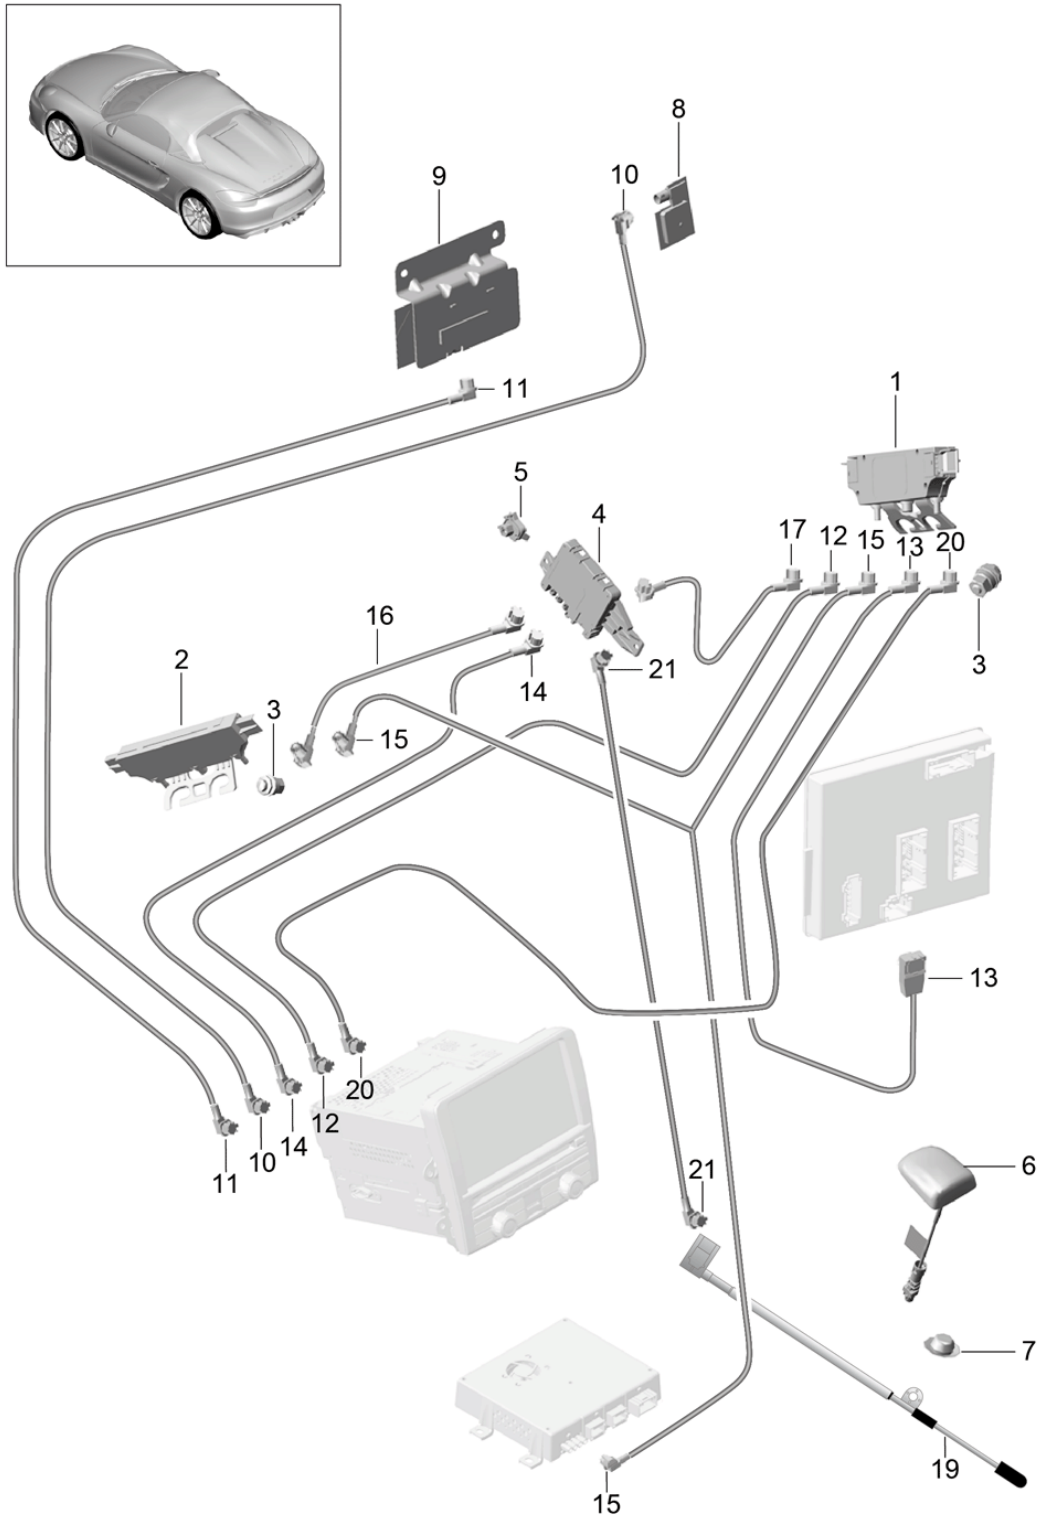

Model: 981SPY

Model life 2016>>2016

Model: 981SPY Model life 2016>>2016

Pos	Part Number	Description	Remark	Qty	Model
1	991 647 106 00	Aerial amplifier Aerial Connecting line Aerial amplifier A-pillar	right	1	PR:696,-440
(1)	991 647 118 00	Aerial amplifier A-pillar	right	1	PR:440,665, -676
(1)	991 647 120 01	Aerial amplifier A-pillar	right	1	PR:440,665, 676
2	991 647 117 00	Aerial amplifier A-pillar	left	1	PR:440,665, -676
2	991 647 127 00	Aerial amplifier A-pillar	left	1	PR:440,665, -676,691
(2)	991 647 119 01	Aerial amplifier A-pillar	left	1	PR:440,665, 676
3	999 516 032 01	Hexagon nut		4	
4	991 618 122 00	Control unit		1	PR:440
5	991 647 318 00	Clamp		2	PR:440
8	7PP 035 504 A	Aerial GPS		1	PR:672
(8)	991 647 053 01	Aerial GPS		1	PR:674
9	991 647 125 00	Telephone aerial		1	PR:666
(9)	991 647 063 01	Telephone aerial		1	PR:674
10	991 612 022 50	Aerial connection line GPS To Control panel Navigation system		1	PR:672
10	991 612 037 50	Aerial connection line GPS To Control panel Navigation system		1	PR:674
11	991 612 023 50	Connecting line Aerial Telephone To Control panel Navigation system		1	PR:666,-632, -852
11	991 612 023 75	Connecting line Aerial Telephone To Control panel Navigation system		1	PR:632,852
12	991 612 033 00	Connecting line Radio unit To Aerial amplifier A-pillar	right	1	PR:696,-440
13	991 612 013 00	Connecting line Control unit Electronics Front end To Aerial amplifier A-pillar	right	1	PR:098,524, 525
(13)	991 612 013 50	Connecting line Control unit Electronics Front end To	right	1	PR:099,524, 525