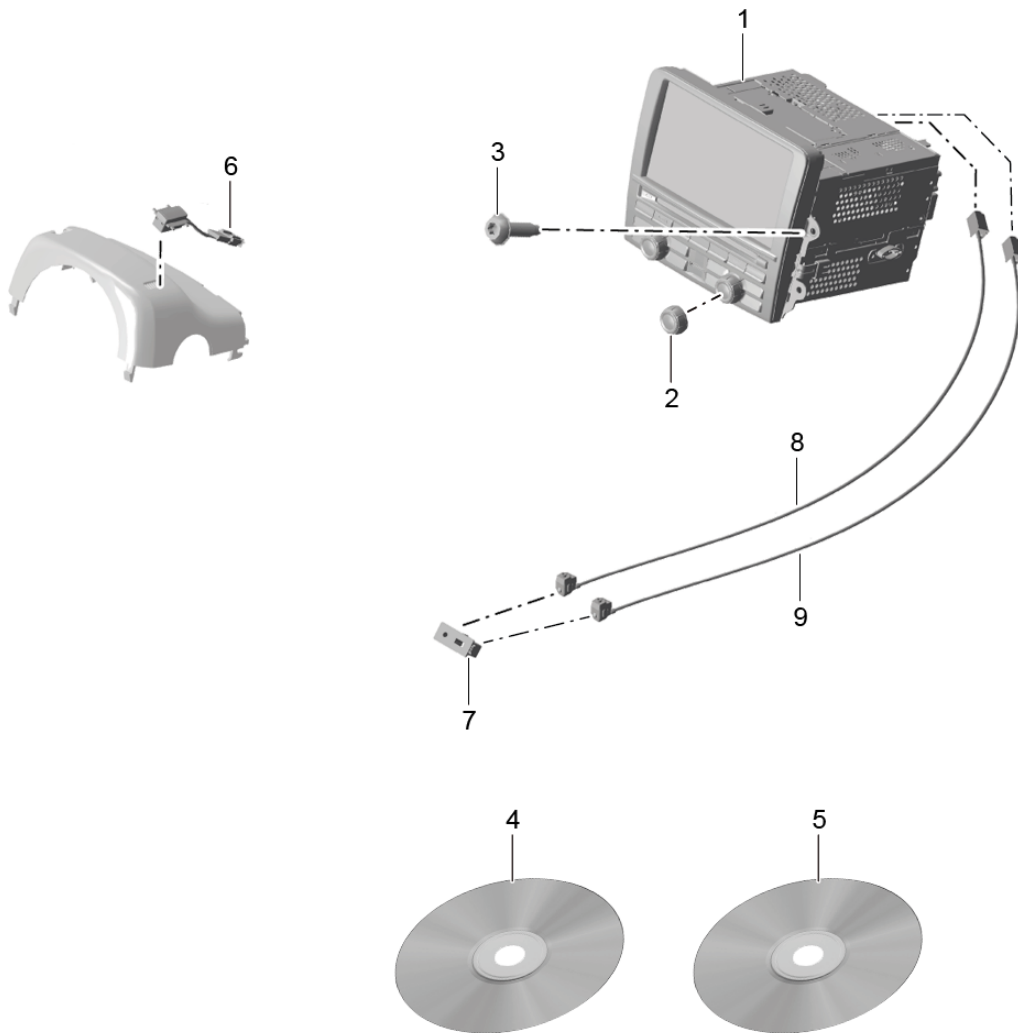

Model: 981SPY

Model life 2016>>2016

Pos	Part Number	Description	Remark	Qty	Model
(1)	981 641 213 00	Instruments Stopwatch Combi-instrument (complete)		1	- "GB. "
(1)	981 641 213 00 A05 981 641 217 00	Matt black Combi-instrument (complete)		1	"GB. "
2	981 641 217 00 A05 991 641 911 00	Matt black knob		1	
3	999 073 498 01	throttle control element fillister hd. bolt M 5 X 20		4	
4	999 507 556 01	panel nut		4	
-		Stopwatch			
5	981 641 302 00 981 641 302 00 DAP	Stopwatch Matt Black/Galvano Silver		1	
6	999 073 155 09	panel screw		2	

Model: 981SPY

Model life 2016>>2016