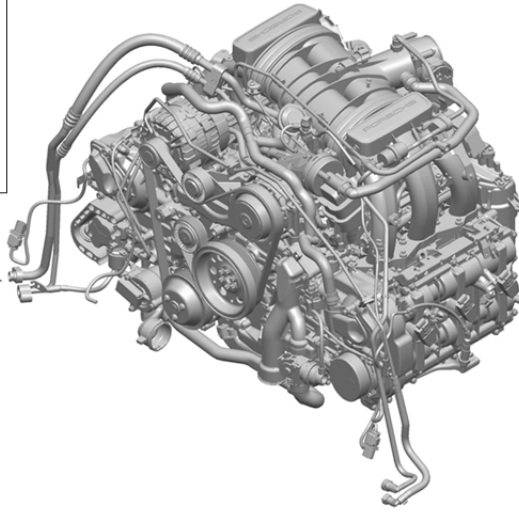

Model: 981SPY

Model life 2016>>2016

1

2

3

Model: 981SPY Model life 2016>>2016

Pos	Part Number	Description	Remark	Qty	Model
		Replacement engine without: Clutch plate - PDK - Gearbox			
		with: Compressor Air conditioning			
1	9A1 100 924 02	Replacement engine	MA1.24	1	DBXB+ PR:036,572, 573
1	9A1 100 924 BX	Replacement engine	MA1.24	1	DBXB+ PR:036,572, 573
1	9A1 100 924 03	Replacement engine	MA1.24	1	DBXB+ PR:036,574
1	9A1 100 924 CX	Replacement engine	MA1.24	1	DBXB+ PR:036,574
2	9A1 100 924 60	Base engine comprising: Crankcase housing Connecting rod Crankshaft piston oil pump timing chain Parts kit	MA1.24	1	DBXB
		without: Gaskets			
		also use:	999 075 350 2	18	
			981 111 113 00	2	
			999 170 151 90	6	
			9A1 107 224 00	1	
			996 107 313 51	1	
2	9A1 100 924 RX	Base engine comprising: Crankcase housing Connecting rod Crankshaft piston oil pump timing chain Parts kit	MA1.24	1	DBXB
		without: Gaskets			
		also use:	999 075 350 2	18	
			981 111 113 00	2	
			999 170 151 90	6	
			9A1 107 224 00	1	
			996 107 313 51	1	
-	997 111 107 31	Seal Short block 9A110092460/RX Parts kit for seals		2	DBXB
		also use:	9A1 110 866 04	6	
			999 701 112 41	6	
			9A1 110 524 02	6	
			900 906 011 02	6	
			9A1 110 520 01	6	
			999 704 020 90	6	
			999 707 643 40	1	
			999 707 404 40	2	
			9A1 106 226 03	1	