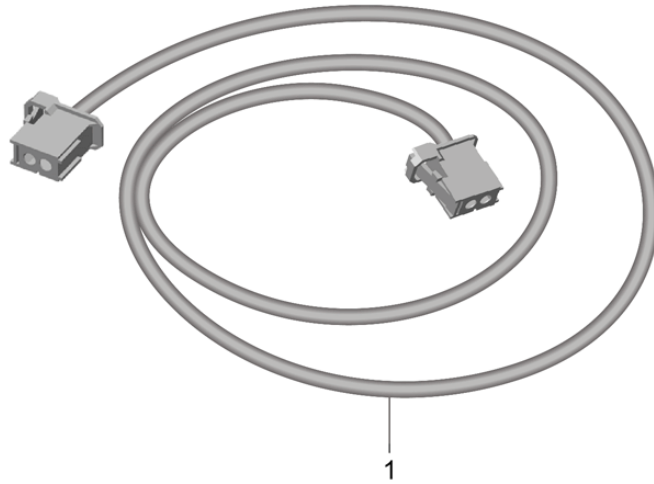

Model: 981SPY

Model life 2016>>2016

Model: 981SPY

Model life 2016>>2016

Pos	Part Number	Description	Remark	Qty	Model
1	991 612 082 00	Wiring looms Airbag Seat belt Wire set Airbag unit (passenger side) Setting 1 To Connection point dashboard Connector Light green		1	
1	991 612 083 00	Wire set Airbag unit (passenger side) Setting2 To Connection point dashboard Connector yellow		1	
1	991 612 090 00	Wire set Airbag unit Driver's door To Connection point Door		1	
1	991 612 091 00	Wire set Airbag unit Passenger's door To Connection point Door		1