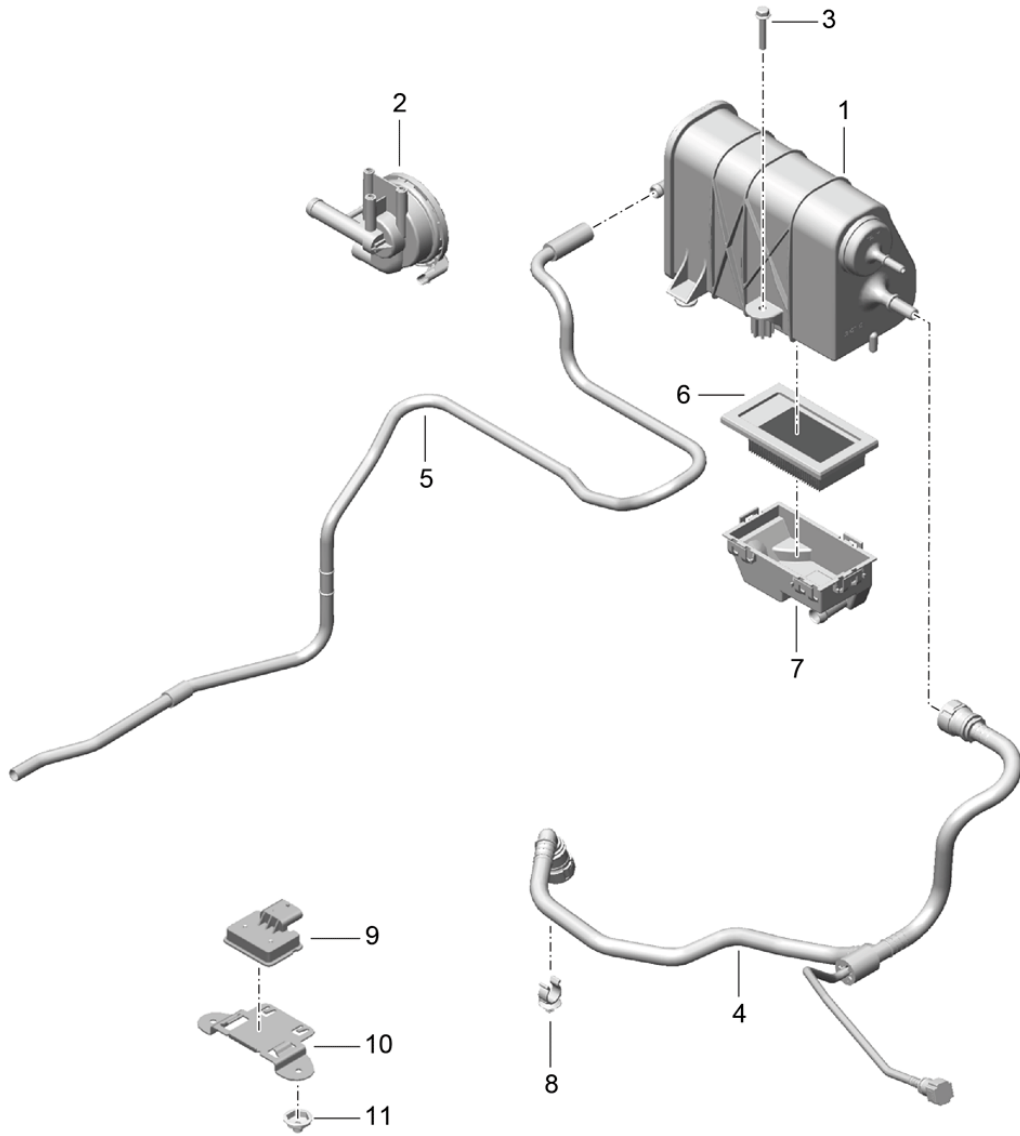

Model: 981SPY

Model life 2016>>2016

Model: 981SPY

Model life 2016>>2016

Pos	Part Number	Description	Remark	Qty	Model
1	991 201 221 00	Activated charcoal container Activated charcoal container Discontinued part		1	PR:-664
1	991 201 221 02	Activated charcoal container		1	PR:-664
3	900 378 115 01	Hexagon bolt M 6 x 35		1	
4	991 201 251 00	Breather line Fuel tank		1	PR:098,-664
(4)	991 201 251 04	Breather line Fuel tank		1	PR:099
5	991 201 361 03	Purge-air line Activated charcoal container		1	PR:098,-664
(5)	991 201 361 05	Purge-air line Activated charcoal container		1	PR:099
7	991 201 861 00	Cover		1	PR:664
8	999 507 280 40	Cable holder 16,0		1	PR:099
9	991 606 630 02	Temperature sensor		1	PR:664
10	991 606 635 00	Bracket Sensor		1	PR:664
11	999 049 025 09	Collar nut		2	PR:664