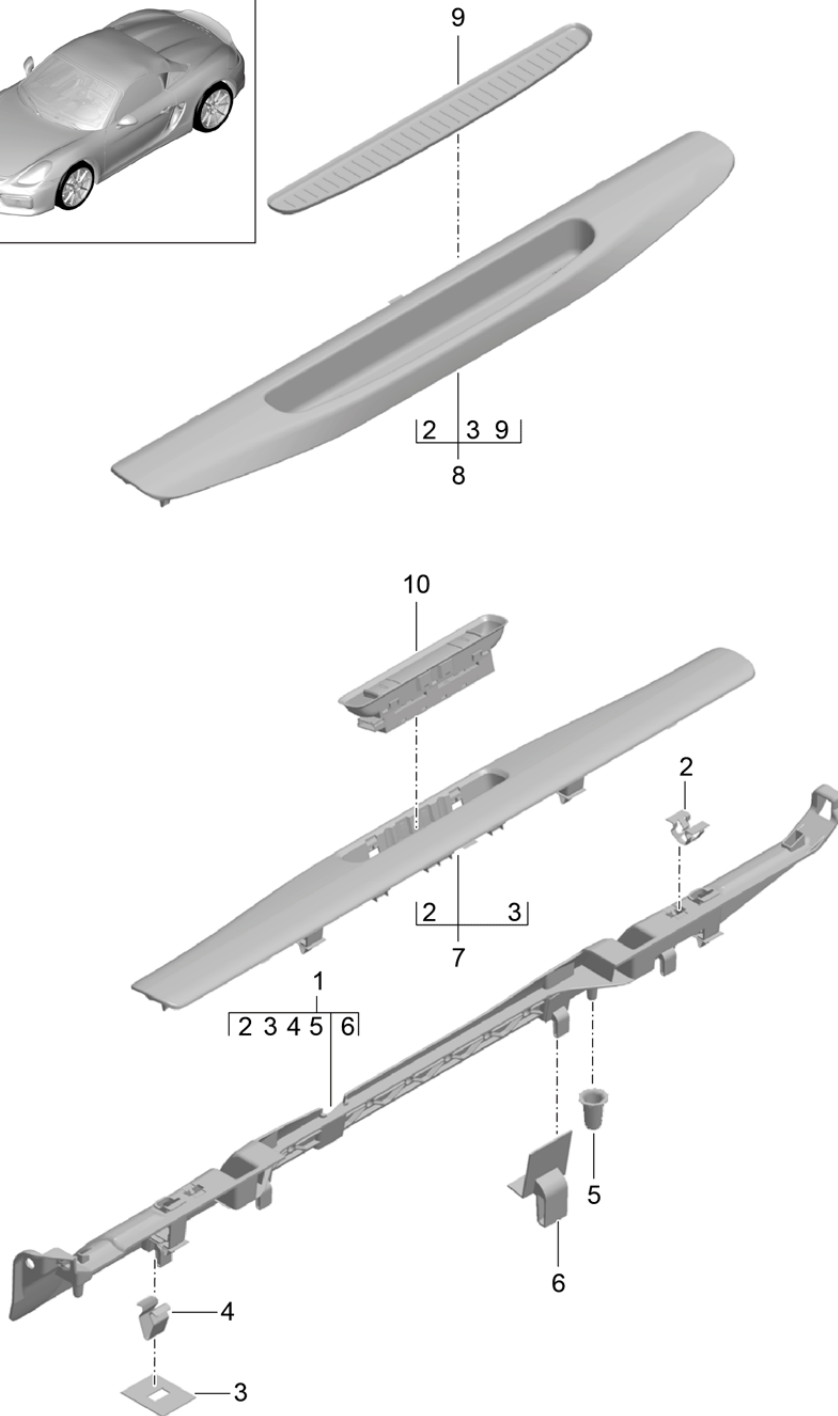

Model: 981SPY

Model life 2016>>2016