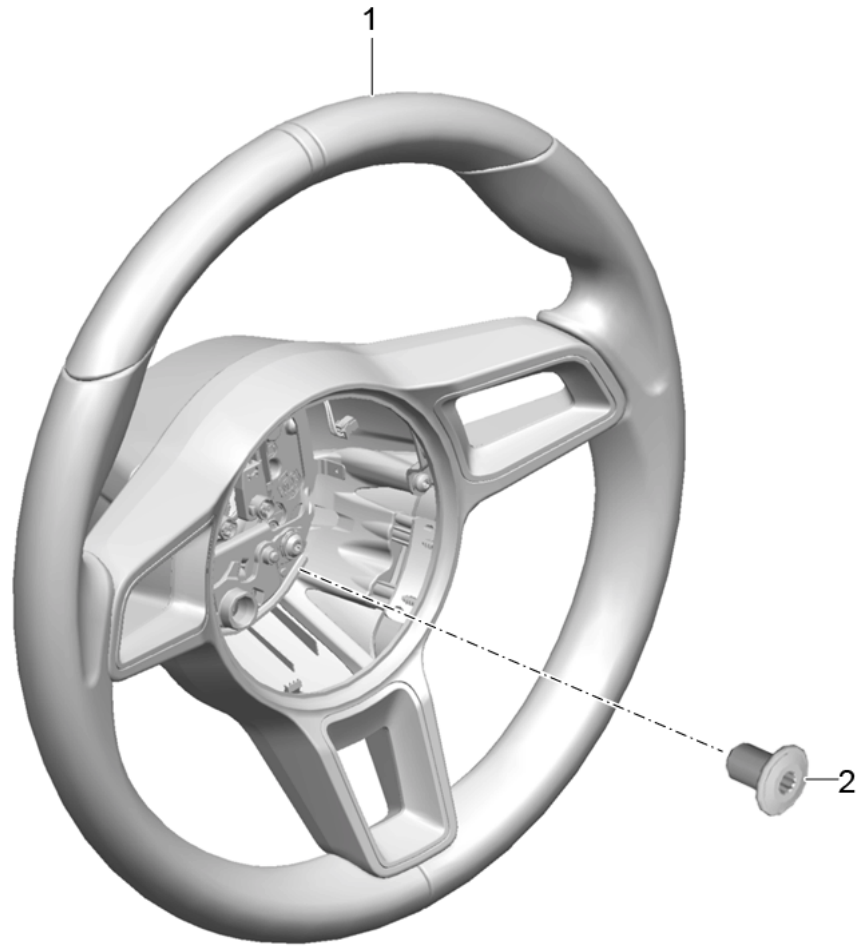

Model: 981SPY

Model life 2016>>2016

Pos	Part Number	Description	Remark	Qty	Model
1	991 347 011 18	Steering gear Steering parts Steering gear (complete) No longer use the part here		1	PR:098,657
1	991 347 005 58	Steering gear (complete)		1	PR:098,657
(1)	991 347 012 18	Steering gear (complete) No longer use the part here		1	PR:099,657
(1)	991 347 006 58	Steering gear (complete)		1	PR:099,657
2	991 347 191 01	Bellows		2	
3	991 347 293 01	clamping ring		2	
4	991 347 375 01	clamping ring		2	
5	991 347 322 00	Joint		2	
6	999 034 037 01	Hexagon nut M 14 X 1,5		2	
7	991 347 131 00	Track rod		2	
8	999 072 836 01	Hexagon bolt AM 10 X 60		2	
9	999 084 449 09	Locknut M 12 X 1,5		2	

Model: 981SPY

Model life 2016>>2016