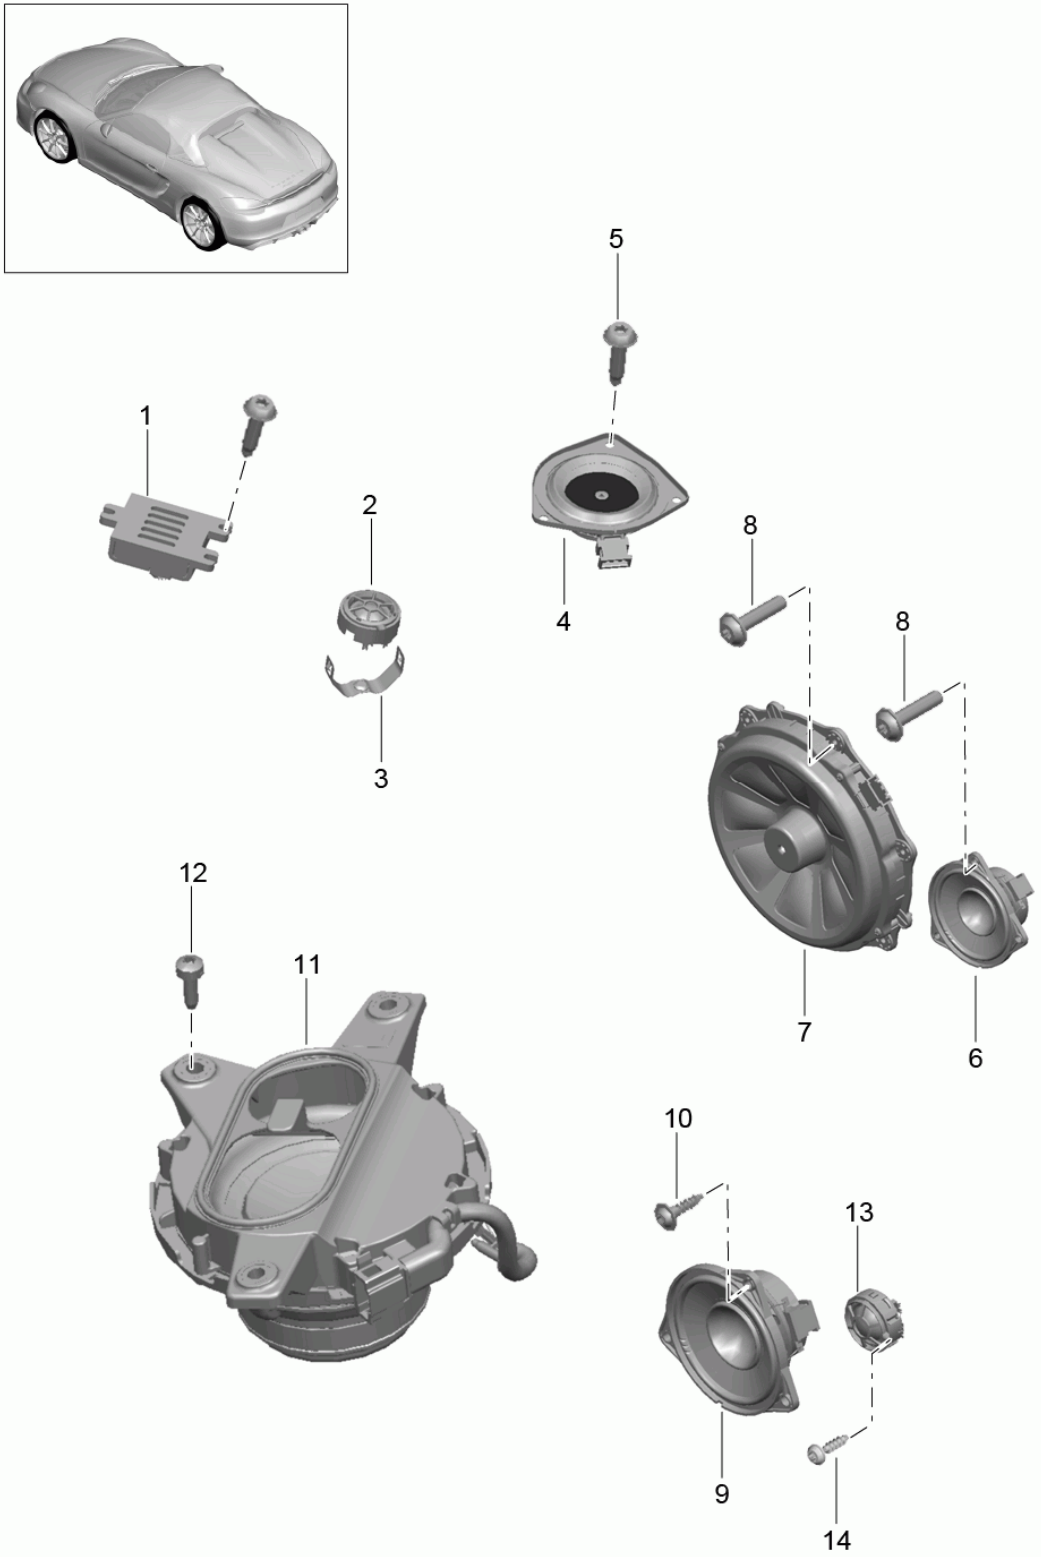

Model: 981SPY

Model life 2016>>2016

Model: 981SPY Model life 2016>>2016

Pos	Part Number	Description	Remark	Qty	Model
1	7PP 035 411 E	Loudspeaker Treble speaker dashboard		2	PR:682
2	7PP 035 411 D	Treble speaker dashboard		2	PR:680
(2)	7PP 035 411	Treble speaker dashboard		2	PR:441,490
3	991 552 775 00	Retaining bar Treble speaker		2	PR:441,490, 680
4	7PP 035 828 E	Loudspeaker dashboard	center	1	PR:682
4	7PP 035 828 D	Loudspeaker dashboard	center	1	PR:680
(4)	7PP 035 828 F	Loudspeaker dashboard	center	1	PR:490
5	999 073 498 01	fillister hd. bolt M 5 X 20		7	
5	999 073 557 01	fillister hd. bolt M 5 X 20		7	
6	7PP 035 415 G	Mid tone speaker Door		2	PR:682
6	7PP 035 415 F	Mid tone speaker Door		2	PR:680
(6)	7PP 035 415 J	Mid tone speaker Door		2	PR:490
7	7PP 035 454 H	Bass loudspeaker Door		2	PR:682
(7)	7PP 035 454 P	Bass loudspeaker Door		2	PR:680
(7)	7PP 035 454 L	Bass loudspeaker Door		2	PR:490
(7)	970 645 551 02	Bass loudspeaker Door		2	PR:441
8	999 919 209 09	fillister hd. bolt 5,0 X 22,0		12	
9	7PP 035 416 C	Loudspeaker	rear	2	PR:682
9	7PP 035 416 B	Loudspeaker	rear	2	PR:680
10	999 919 250 01	Oval-head screw 4,0 X 16,0		6	
11	991 645 575 00	Subwoofer	lhd	1	PR:098,682
11	991 645 565 00	Subwoofer	lhd	1	PR:098,680
(11)	991 645 576 00	Subwoofer	rhd	1	PR:099,682
(11)	991 645 566 00	Subwoofer	rhd	1	PR:099,680
12	999 073 382 01	Bolt with washer M 6 X 20		3	PR:680
13	7PP 035 412 A	Treble speaker	rear	2	PR:682
14	999 919 262 01	fillister hd. bolt M 4 X 16		7