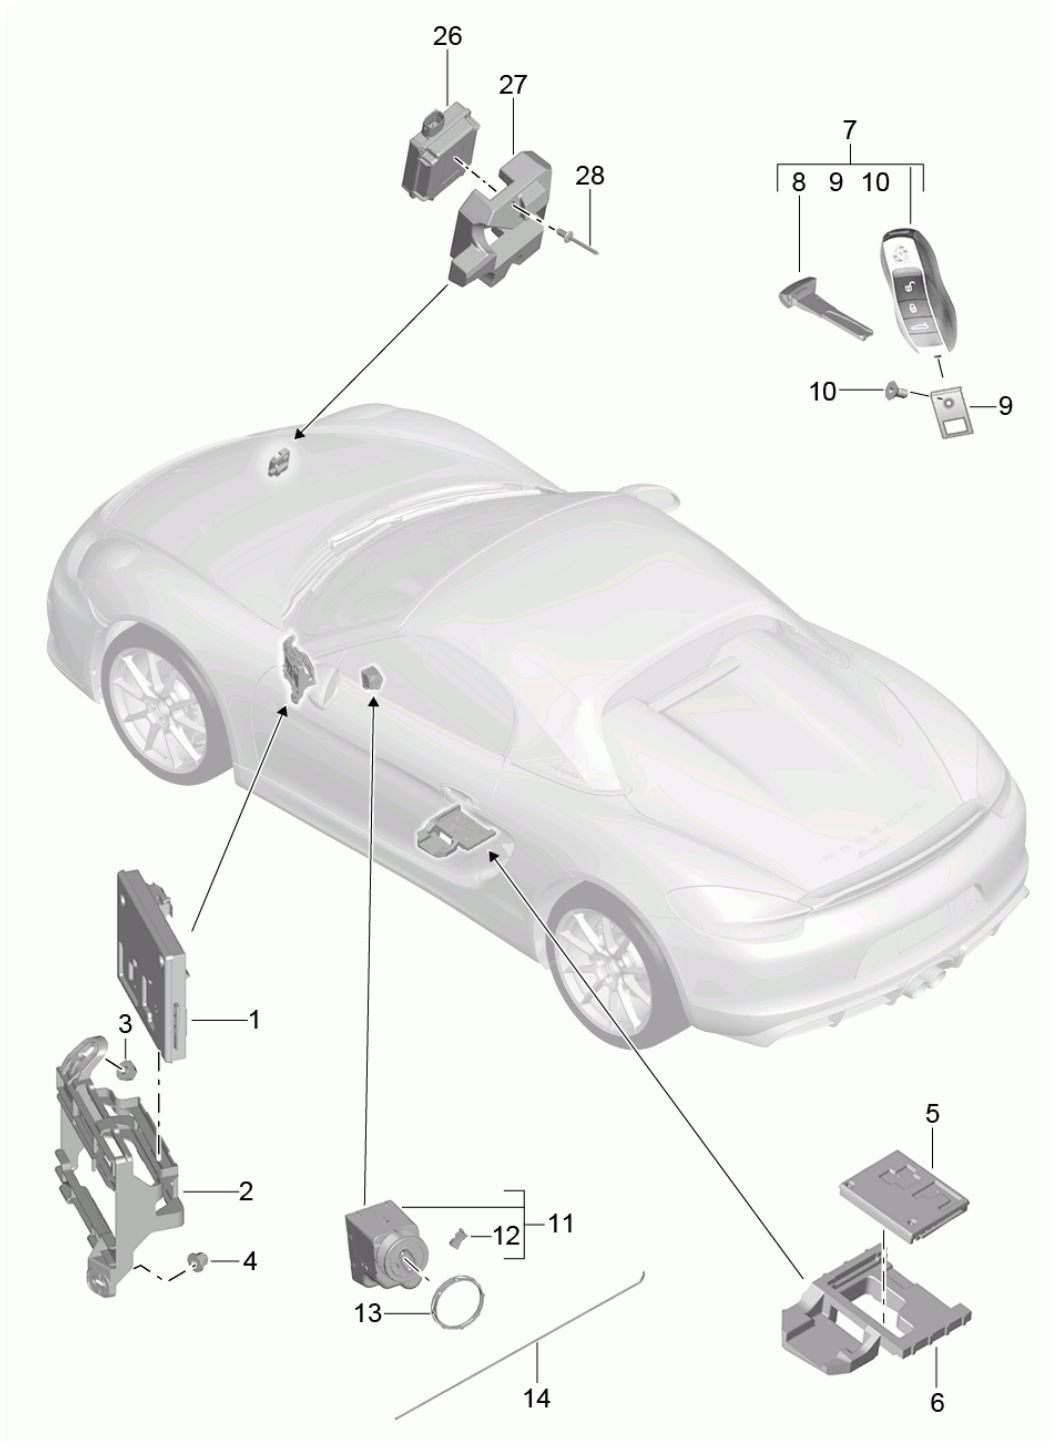

Model: 981SPY

Model life 2016>>2016

Model: 981SPY Model life 2016>>2016

Pos	Part Number	Description	Remark	Qty	Model
		Control units Electronics Front end Rear end Handheld transmitter Ignition/starter switch Aerial Garage door opener Sensor Interior monitoring			
1	7PP 907 064 JJ	Control unit Electronics		1	PR:523
1	7PP 907 064 JK	Front end Control unit (BCM) for conv. system & OB power supply Electric		1	PR:524
1	7PP 907 064 JL	Front end Control unit (BCM) for conv. system & OB power supply Electric		1	PR:525
2	991 610 111 00	Front end Retainer for control units		1	PR:098
(2)	991 610 113 00	Retainer for control units		1	PR:099
3	999 084 638 01	Hexagon nut M 6		1	
4	999 076 081 40	Hexagon plastic collar nut T 5		1	
5	7PP 907 279 CH	Control unit Electronics		1	
6	991 618 325 00	Rear end Retainer for control units		1	
7		Handheld transmitter Key cover See technical information Service Group 5 Document 5708 31/12		1	
7	991 637 953 03	Handheld transmitter Key cover Vehicle Ident. No. Indicate		1	PR:524
7	991 637 961 03	Handheld transmitter Key cover Vehicle Ident. No. Indicate		1	PR:523
(7)	991 637 954 03	Handheld transmitter Key cover Vehicle Ident. No. Indicate		1	PR:072,525, 553
(7)	991 637 955 03	Handheld transmitter Key cover Vehicle Ident. No. Indicate		1	PR:525,-072, -553
8	958 538 916 00	emergency key with stipulated lock number Vehicle Ident. No. Indicate		1	
9	991 637 301 00	Eye		1	
10	991 637 303 00	countersunk bolt		1	
11	7PP 905 865 F	Control unit Ignition/starter switch		1	
12	970 618 959 00	Cover		1