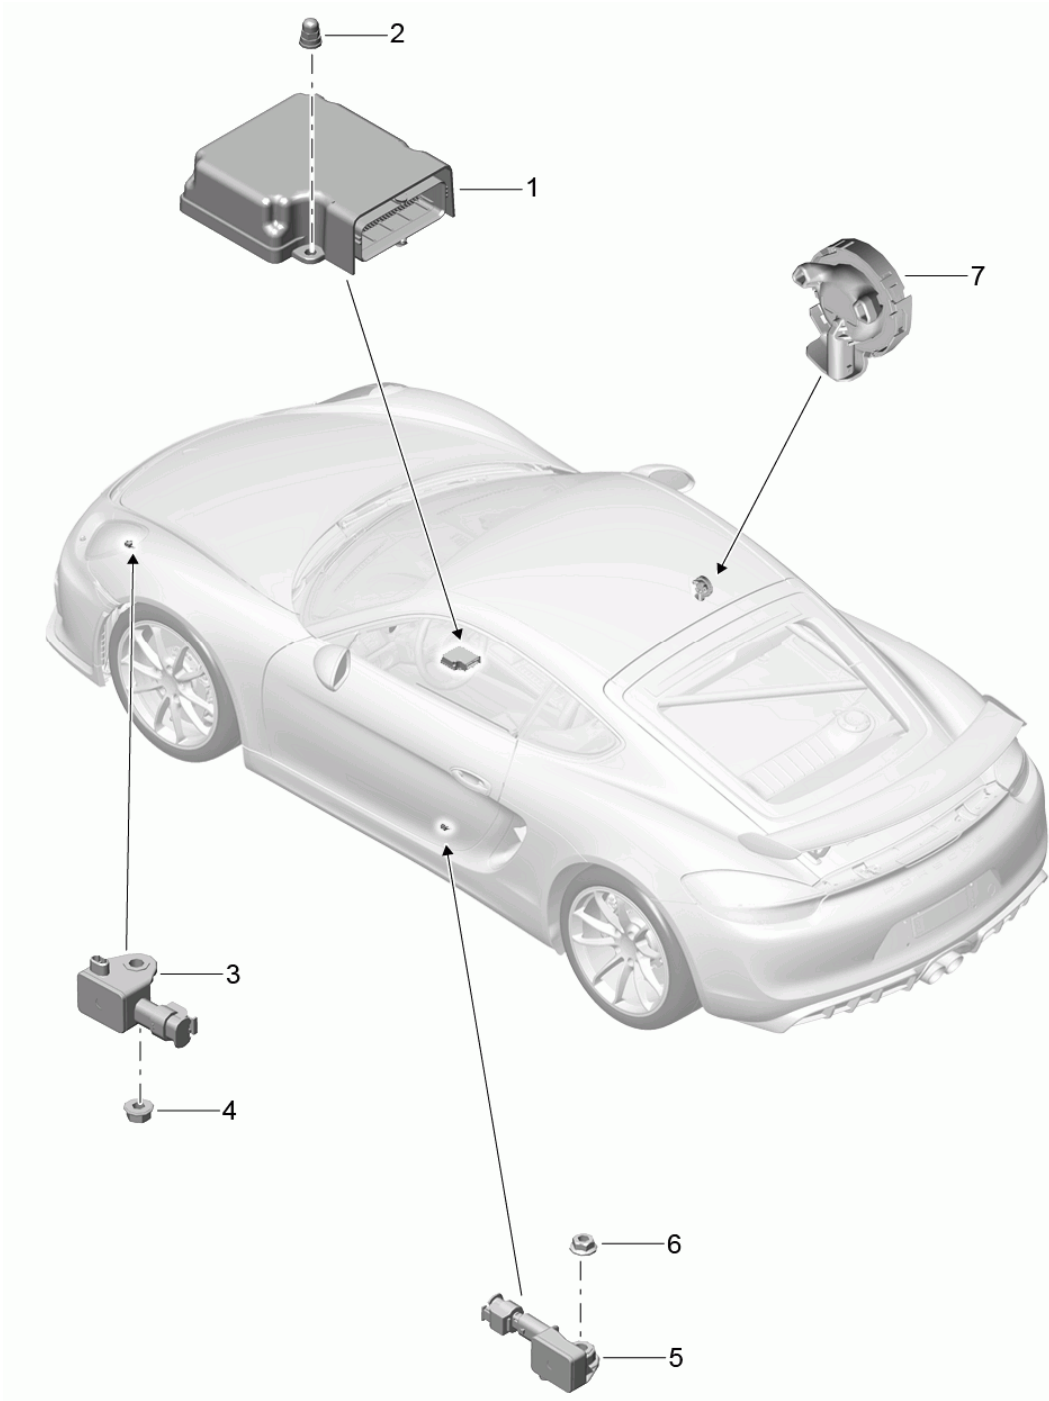

Model: 981SPY

Model life 2016>>2016

Model: 981SPY

Model life 2016>>2016

Pos	Part Number	Description	Remark	Qty	Model
-		Control unit Sensor Airbag Airbag unit			
-		see illustration:	812-050		
-		Switch Airbag			
		see illustration:	903-005		
1	991 618 201 08	Control unit for airbag		1	
2	999 070 015 02	domed cap nut M 6		3	
3	991 618 223 01	Front sensor		2	
4	999 084 638 01	Hexagon nut M 6		2	
5	991 618 221 01	Sensor Side airbag unit		2	
6	999 084 629 01	Hexagon nut M 6		2	
7	9P1 959 354	Pressure sensor doors		2