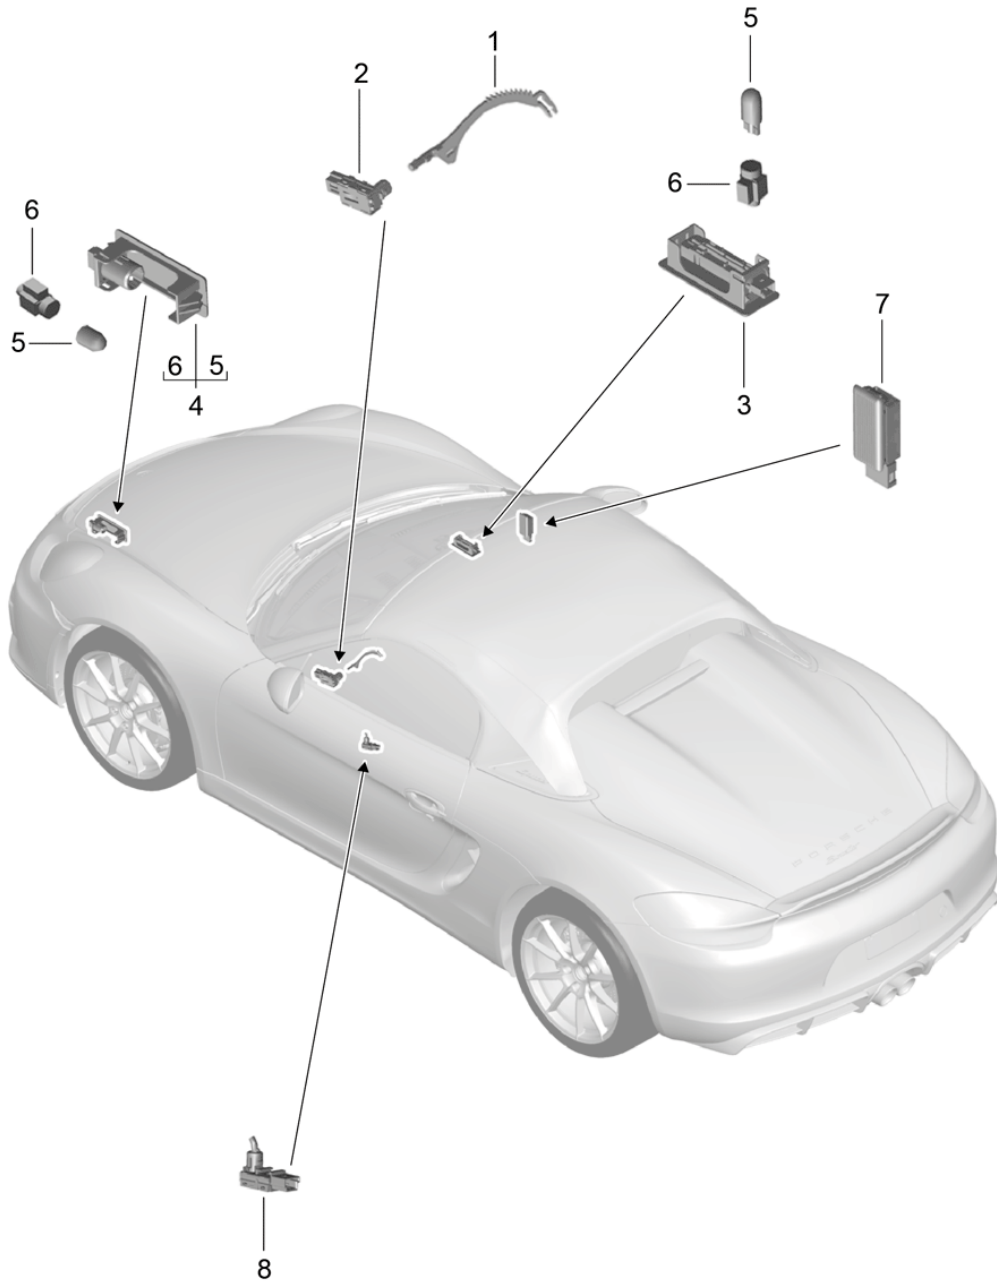

Model: 981SPY Model life 2016>>2016

Pos	Part Number	Description	Remark	Qty	Model
(1)	991 635 159 00	Fanfare Signal horn alarm system Fanfare High-pitched		1	
(2)	991 635 160 00	Fanfare Low-pitched	with:	1	
-	991 612 947 00	Adapter cable for 991 635 159 00 991 635 160 00	with:	1	
3	N 106 092 04	Hexagon collar nut M 8		2	
4	991 637 117 02	Signal horn for alarm system		1	PR:534,544, -536
5	1K8 951 605 B	Alarm horn		1	PR:536
6	991 637 419 01	Bracket		1	PR:536
7	N 902 955 02	Hexagon collar nut M 8		1	PR:536
8	900 378 176 01	Hexagon bolt M 8 X 20		1	PR:534,544, -536

Model: 981SPY

Model life 2016>>2016