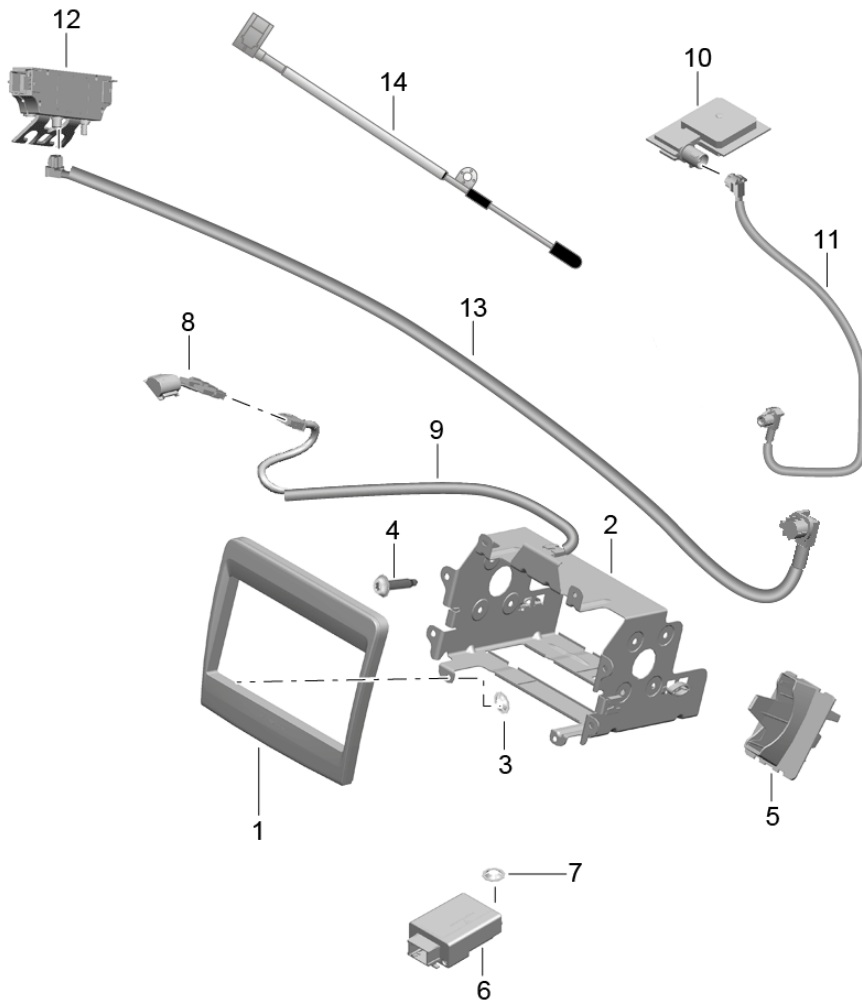

Model: 981SPY Model life 2016>>2016

Pos	Part Number	Description	Remark	Qty	Model
5	997 642 271 58	DVD-ROM for navigation system for Software		1	PR:610
5	997 642 271 59	DVD-ROM for navigation system for Software		1	PR:610
5	997 642 275 58	D - MJ 2016>> DVD-ROM for navigation system for Software		1	PR:611
5	991 642 287 58	DVD-ROM for navigation system for Software		1	PR:612
5	997 642 279 58	DVD-ROM for navigation system for Software		1	PR:613
5	997 642 281 58	DVD-ROM for navigation system for Software		1	PR:614
5	997 642 283 58	DVD-ROM for navigation system for Software		1	PR:616
5	970 642 285 58	DVD-ROM for navigation system for Software		1	
5	991 642 288 58	DVD-ROM for navigation system for Software		1	PR:77J
5	991 642 289 58	DVD-ROM for navigation system for Software		1	PR:77K
6	991 646 313 02	microphone	right	1	PR:619,665
(6)	991 646 313 02	microphone	right	1	PR:666
7	7PP 035 724 D	bush Multimedia interface Glove box		1	PR:665,870
(7)	7PP 035 724 C	Plug socket Multimedia interface Glove box		1	PR:696,870
8	991 642 122 02	Connecting line Multimedia interface Control panel		1	PR:665,870
9	991 642 123 02	- USB - Connecting line Multimedia interface Control panel - AUX -		1	PR:665,870, 696

Model: 981SPY

Model life 2016>>2016