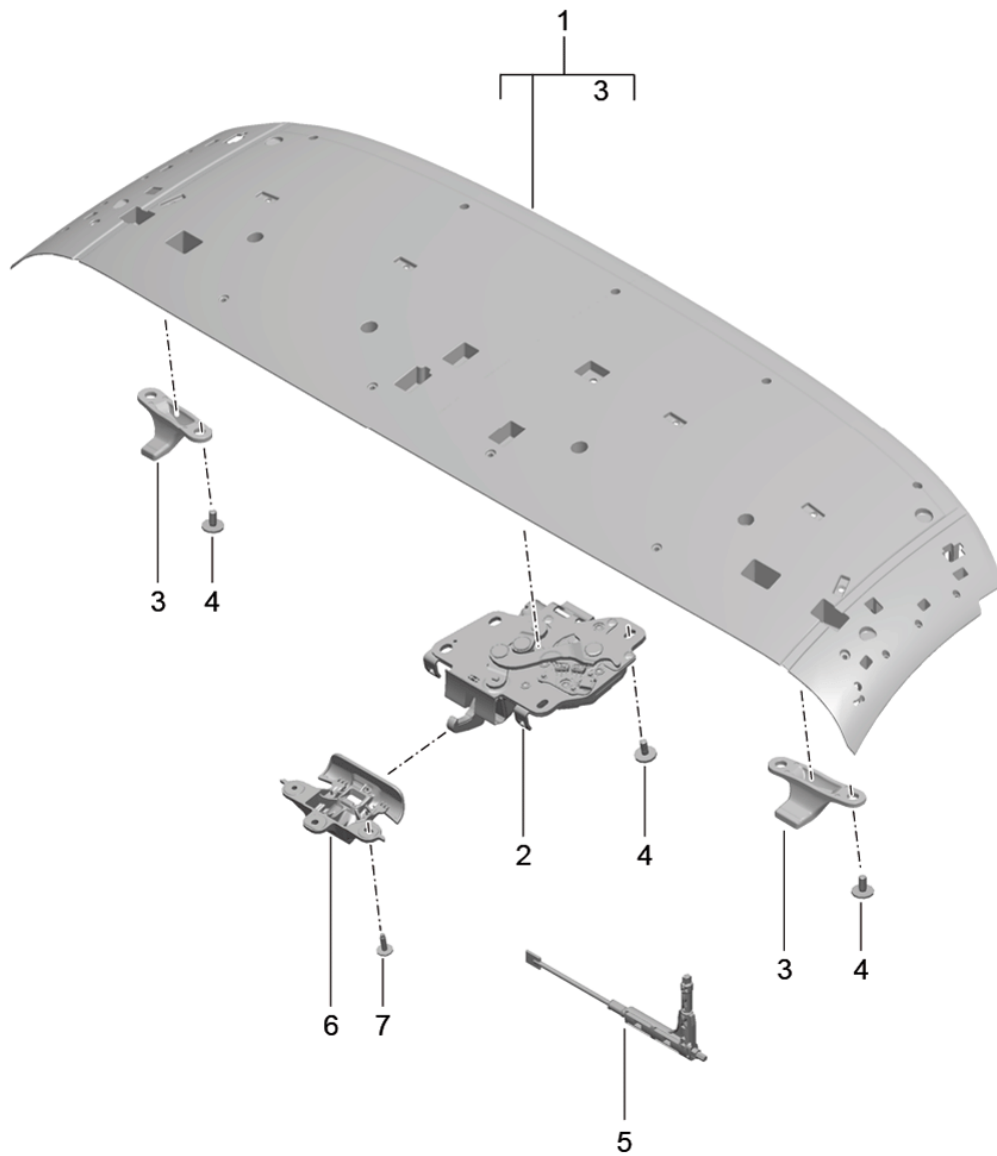

Model: 981SPY

Model life 2016>>2016

Model: 981SPY

Model life 2016>>2016

Pos	Part Number	Description	Remark	Qty	Model
		top frame	front		
		roof frame			
		catch			
1	981 567 911 00	roof frame	front	1	
2	991 561 117 02	catch		1	
2	991 561 117 03	catch		1	
3	991 561 605 00	Centring journal	left	1	
(3)	991 561 606 00	Centring journal	right	1	
4	991 561 965 01	Set of fastening parts for catch and Centring journal		1	
5		Tool Emergency operation see illustration:	001-000	1	
6	991 561 235 03	Support catch		1	
	991 561 235 03 5Q0	Black			
7	999 073 223 01	Bolt with washer M6X25		3