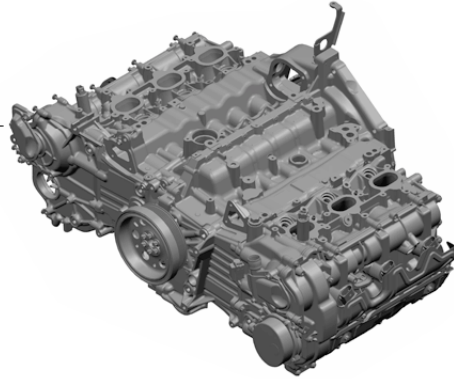

Model: 981SPY

Model life 2016>>2016

1

2

3

Model: 981SPY Model life 2016>>2016

Pos	Part Number	Description	Remark	Qty	Model
		Replacement engine without: Clutch plate - PDK - Gearbox			
		with: Compressor Air conditioning			
1	9A1 100 924 02	Replacement engine	MA1.24	1	DBXB+ PR:036,572, 573
1	9A1 100 924 BX	Replacement engine	MA1.24	1	DBXB+ PR:036,572, 573
1	9A1 100 924 03	Replacement engine	MA1.24	1	DBXB+ PR:036,574
1	9A1 100 924 CX	Replacement engine	MA1.24	1	DBXB+ PR:036,574
2	9A1 100 924 60	Base engine comprising: Crankcase housing Connecting rod Crankshaft piston oil pump timing chain Parts kit	MA1.24	1	DBXB
		without: Gaskets			
		also use:	999 075 350 2	18	
			981 111 113 00	2	
			999 170 151 90	6	
			9A1 107 224 00	1	
			996 107 313 51	1	
2	9A1 100 924 RX	Base engine comprising: Crankcase housing Connecting rod Crankshaft piston oil pump timing chain Parts kit	MA1.24	1	DBXB
		without: Gaskets			
		also use:	999 075 350 2	18	
			981 111 113 00	2	
			999 170 151 90	6	
			9A1 107 224 00	1	
			996 107 313 51	1	
-	997 111 107 31	Seal Short block 9A110092460/RX Parts kit for seals		2	DBXB
		also use:	9A1 110 866 04	6	
			999 701 112 41	6	
			9A1 110 524 02	6	
			900 906 011 02	6	
			9A1 110 520 01	6	
			999 704 020 90	6	
			999 707 643 40	1	
			999 707 404 40	2	
			9A1 106 226 03	1	