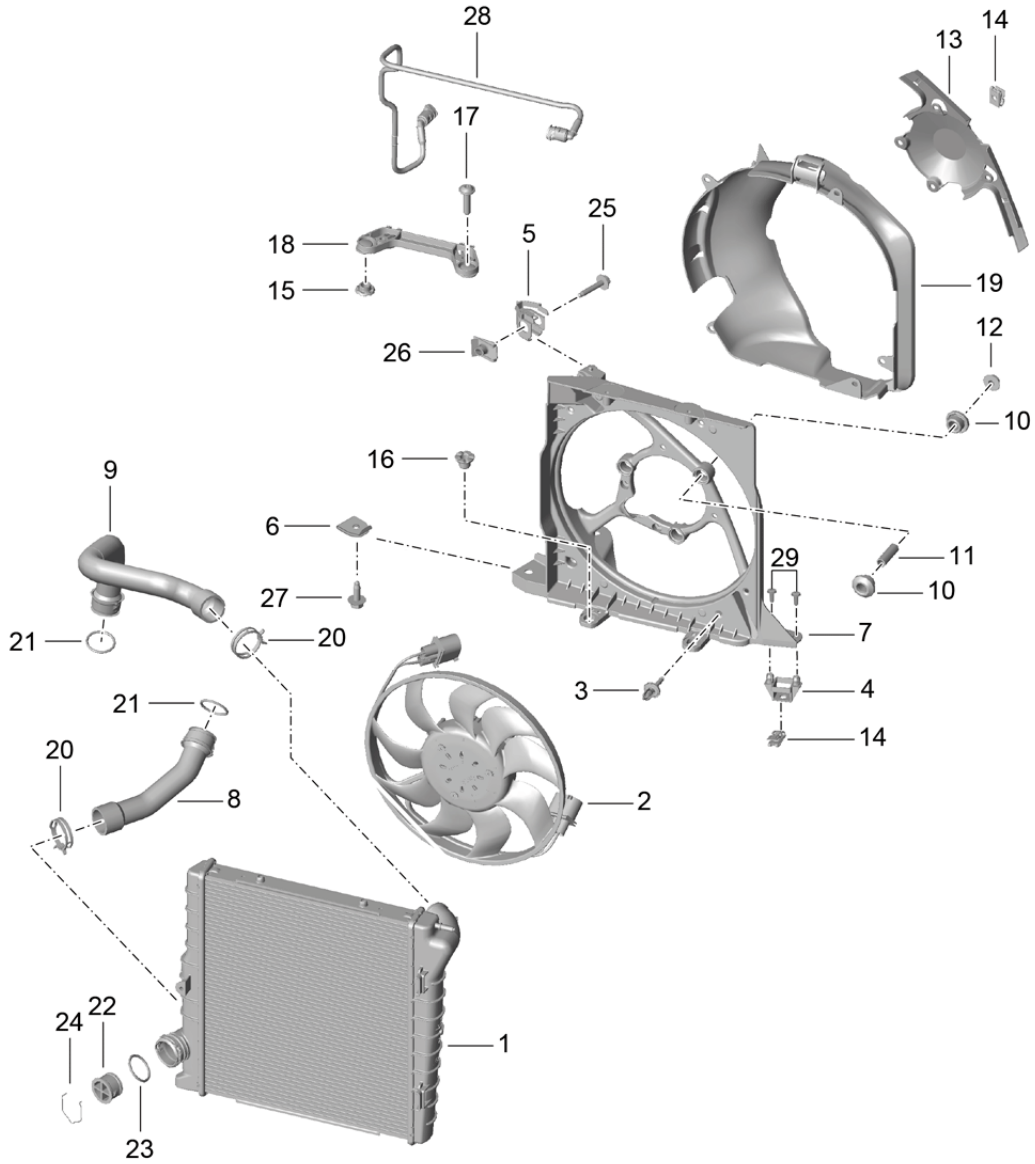

Model: 981SPY

Model life 2016>>2016

Pos	Part Number	Description	Remark	Qty	Model
1	981 106 651 02	Water cooling 1 Coolant pipe Supply		1	
2	981 106 652 01	Coolant pipe Return line		1	
3	999 507 246 01	panel nut M 6		2	
4	991 106 551 01	Water hose		2	
5	999 512 667 09	Hose clamp B 44 X 12		4	
6	996 106 801 03	O-ring		4	
7	991 106 540 01	Bracket		1	
8	981 106 541 03	Bracket		1	
9	N 106 532 01	Hex collared bolt M 6 X 16		2	
10	900 378 141 01	Hexagon bolt M 6 X 35		2	
11	981 106 227 02	Breather line		1	
12	948 606 420 00	Temperature sensor		1	
13	991 106 751 03	Distributor tube		1	
14	991 106 752 03	Distributor tube		1	
15	991 106 512 02	Bracket		6	
16	997 106 802 01	Spring		6	
17	997 106 802 03	Spring		2	
18	991 106 525 02	Bracket		2	
19	991 106 413 03	Bracket		2	
20	991 106 711 02	Cross tube		1	
21	991 106 724 00	Water hose		1	
22	996 106 801 02	O-ring		2	
23	999 512 664 09	Hose clamp B 36 X 12		2	
24	991 106 527 02	Bracket		2	
25	991 106 720 02	Cross tube		1	
26	991 106 723 00	Water hose		1	
27	991 106 767 03	Breather line		1	
28	900 378 270 01	Hexagon bolt M 6 X 45		2	
29	900 378 173 01	Hexagon bolt M 6 X 20		2	
30	981 106 501 01	Water hose Supply		1	
31	981 106 502 01	Water hose Return line		1	
32	981 106 212 02	Water hose Supply		1	
33	999 507 795 09	panel nut ST 4,8		1	
34	981 106 682 04	Breather line	rear	1	
35	900 378 155 01	Hexagon bolt M 6 X 16		2	
36	900 387 264 01	Socket head bolt M 6 X 16		1	
36	N 105 464 03	Discontinued part Hexagon socket head bolt M 6 X 16		1	

Model: 981SPY

Model life 2016>>2016