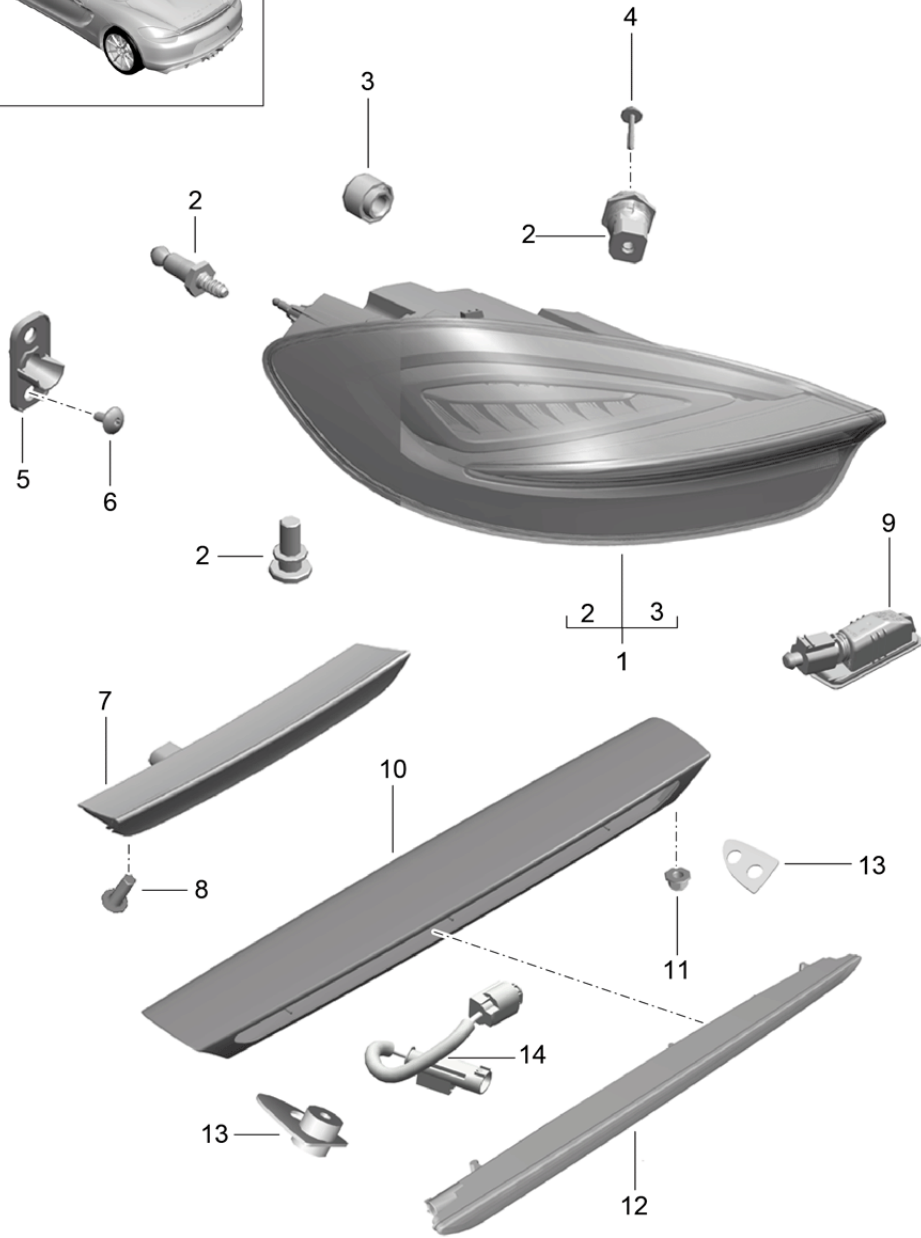

Model: 981SPY

Model life 2016>>2016