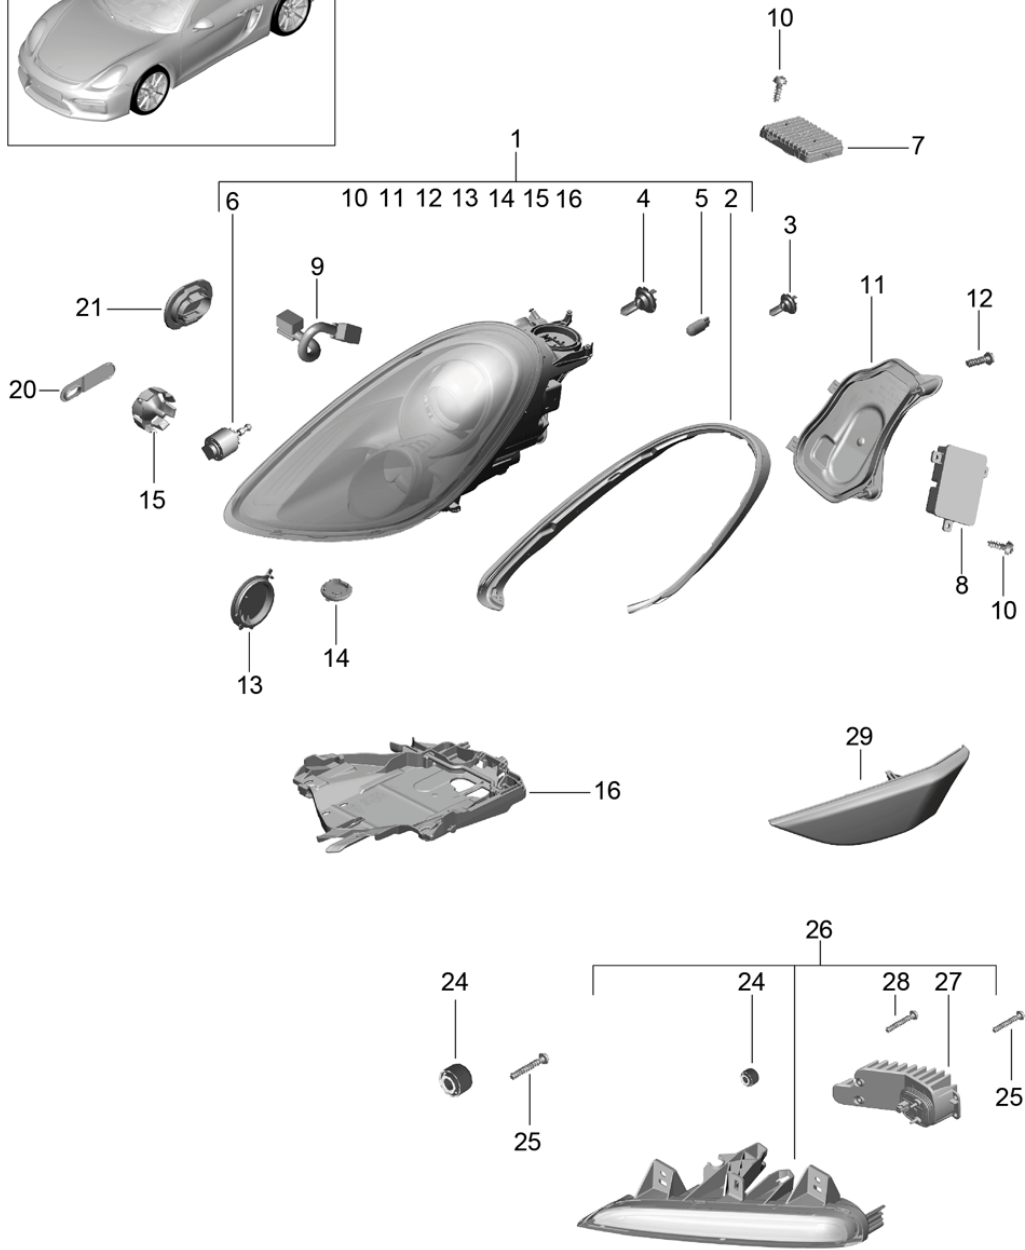

Model: 981SPY

Model life 2016>>2016

Model: 981SPY Model life 2016>>2016

Pos	Part Number	Description	Remark	Qty	Model
-		Headlights with: Dynamic cornering light Additional headlight Turn signal indicator side marker light Turn signal repeater Headlights without: Control unit and bulb XENON			PR:620
(1)	981 631 221 80	Headlights	left	1	PR:800,-492
(1)	981 631 222 80	Headlights	right	1	PR:800,-492
(1)	981 631 223 80	Headlights	left	1	PR:800,492
(1)	981 631 224 80	Headlights	right	1	PR:800,492
(1)	981 631 261 01	Headlights Black	left	1	PR:620,-492
(1)	981 631 262 01	Headlights Black	right	1	PR:620,-492
(1)	981 631 263 01	Headlights Black	left	1	PR:492,620
(1)	981 631 264 01	Headlights Black	right	1	PR:492,620
2	981 631 315 01	Seal	left	1	PR:620
(2)	981 631 316 01	Seal	right	1	PR:620
3	999 631 070 90	Gas discharge lamp D3S		2	
4	999 631 133 91	Halogen bulb H 7		2	PR:620
5	999 631 305 90	bulb HY21W		2	PR:620
6	991 631 327 03	Servomotor Headlight range control		2	PR:620
7	991 618 321 18	Control unit Headlight range control		2	PR:620
8	991 618 323 03	Control unit		2	PR:620
(8)	8K0 941 597 F	Control unit for gas discharge lamp		2	PR:800
9	991 631 323 00	Connecting line		2	PR:620
10	999 919 159 09	fillister hd. bolt 4,0 X 12,0		12	PR:620
11	981 631 311 01	Protective hood	left	1	PR:620
(11)	981 631 312 01	Protective hood	right	1	PR:620
12	991 631 377 00	Screw		8	
13	991 631 313 00	Protective hood High beam and Turn signal indicator ventilation valve		4	
14	997 631 267 01	ventilation valve		2	
16	981 631 201 00	Mounting for main beam headl.	left	1	
(16)	981 631 202 00	Mounting for main beam headl.	right	1	
-		Additional headlight			
24	987 631 291 00	Cover cap		2	PR:605
25	999 919 246 01	fillister hd. bolt 6,0 X 18,0		6	PR:605
26	981 631 187 00	Additional headlight	left	1	PR:605
(26)	981 631 188 00	Additional headlight	right	1	PR:605
27	981 631 251 00	LED module Position light		1	PR:605
(27)	981 631 252 00	LED module Position light		1	PR:605