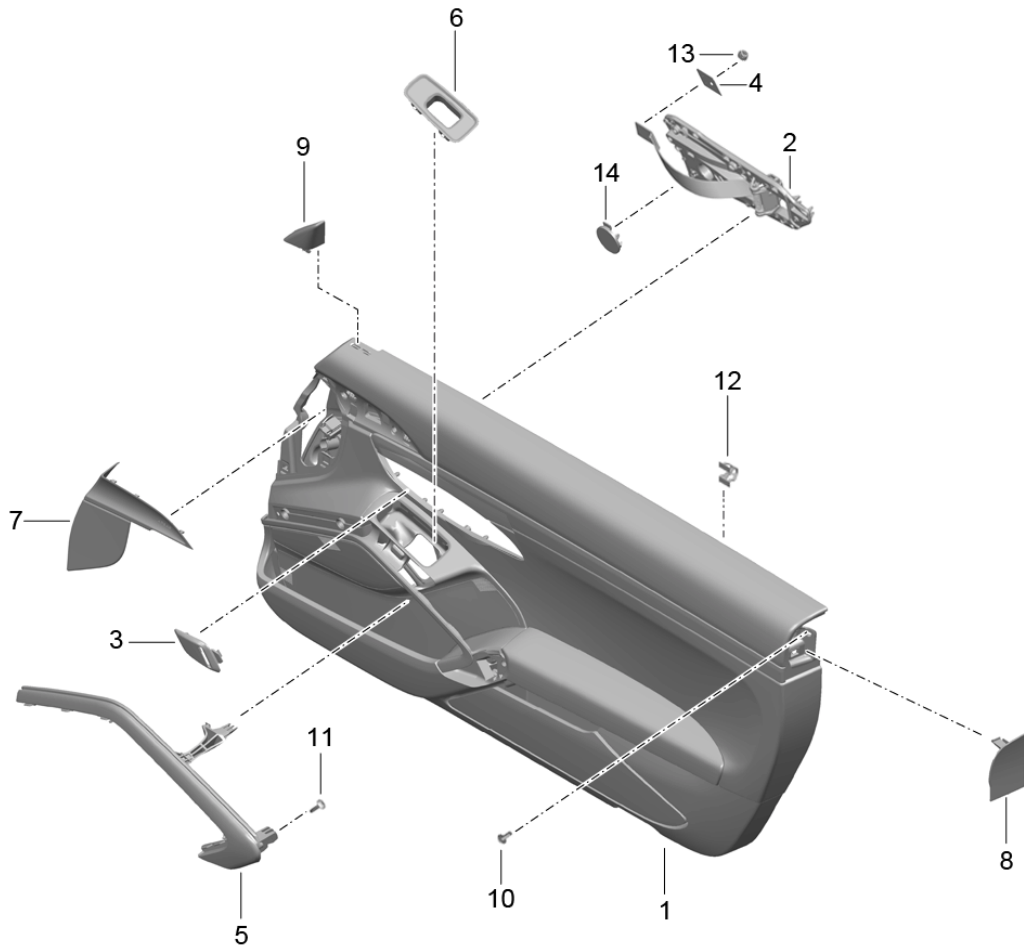

Model: 981SPY

Model life 2016>>2016

Model: 981SPY Model life 2016>>2016

Pos	Part Number	Description	Remark	Qty	Model
		door panel Leatherette Accessories			PR:-981
1	991 555 203 62	door panel Leatherette	left	1	PR:609,811, 975
	991 555 203 62 DK4	Black	-11		
1	991 555 203 62	door panel Leatherette	left	1	PR:441,490, 811,975
	991 555 203 62 DK4	Black	-11		
(1)	991 555 203 01	door panel Leatherette	left	1	PR:680,811
	991 555 203 01 DK4	Black	-11		
(1)	991 555 203 02	door panel Leatherette	left	1	PR:682,811
	991 555 203 02 DK4	Black	-11		
(1)	991 555 204 62	door panel Leatherette	right	1	PR:609,811, 975
	991 555 204 62 DK4	Black	-11		
(1)	991 555 204 62	door panel Leatherette	right	1	PR:441,490, 811,975
	991 555 204 62 DK4	Black	-11		
(1)	991 555 204 01	door panel Leatherette	right	1	PR:680,811
	991 555 204 01 DK4	Black	-11		
(1)	991 555 204 02	door panel Leatherette	right	1	PR:682,811
	991 555 204 02 DK4	Black	-11		
2	991 555 521 06	Inner actuator	left	1	
	991 555 521 06 A23	Black			
(2)	991 555 522 06	Inner actuator	right	1	
	991 555 522 06 A23	Black			
3	991 555 589 00	Trim Door loop		1	
	991 555 589 00 5Q0	Black			
(3)	991 555 590 00	Trim Door loop		1	
	991 555 590 00 5Q0	Black			
4	991 555 615 00	clamping piece Threaded joint	left	1	
		Door loop			
(4)	991 555 616 00	clamping piece Threaded joint	right	1	
		Door loop			
5	991 555 533 03	Pull handle Alcantara	left	1	
	991 555 533 03 2W0	Black	-11,21,24		
(5)	991 555 534 03	Pull handle Alcantara	right	1	
	991 555 534 03 2W0	Black	-11,21,24		
6	991 555 723 02	Mounting frame Window regulator (passenger side)		1	
	991 555 723 02 1E0	Black			
7	991 555 721 02	Cover	left front	1	
	991 555 721 02 5Q0	Black			
(7)	991 555 722 02	Cover	right front	1	
	991 555 722 02 5Q0	Black			
8	991 555 683 01	cover for airbag	left	1	
	991 555 683 01 5Q0	Black			
(8)	991 555 684 01	cover for airbag	right	1	
	991 555 684 01 5Q0	Black			