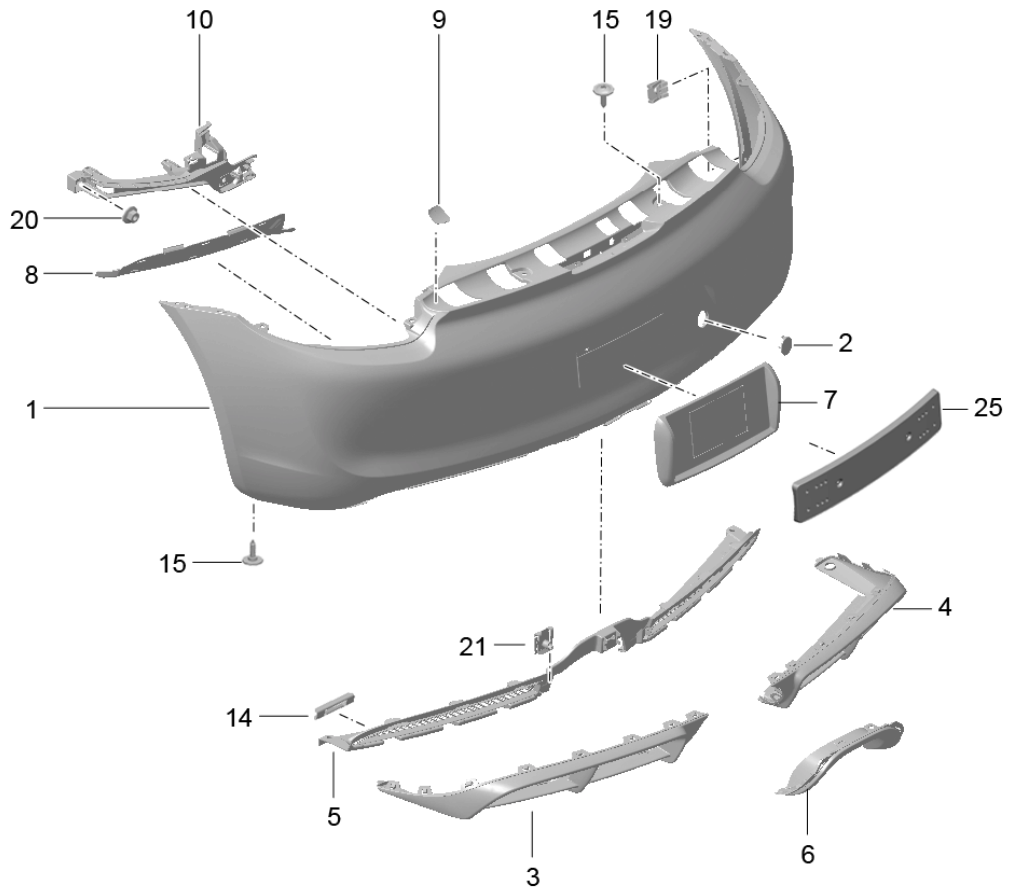

Model: 981SPY

Model life 2016>>2016

Model: 981SPY

Model life 2016>>2016

Pos	Part Number	Description	Remark	Qty	Model
1	981 505 020 20	bumper Trim	rear rear	1	PR:-7X9
1	981 505 020 28	primed Trim	rear	1	PR:7X9
2	991 505 803 00	primed Cover cap		1	
	991 505 803 00 G2L	Tow hitch			
3	981 505 511 80	orange Trim	left rear lower	1	
4	981 505 511 80 1E0	Black			
	981 505 512 80	Trim	right rear lower	1	
5	981 505 512 80 1E0	Black			
	981 505 853 80	Retaining frame		1	
	981 505 853 80 1E0	Black			
6	981 505 811 80	Trim	rear lower	1	
8	981 505 811 80 1E0	Black			
	981 505 617 00	Heat insulation	left	1	
(8)	981 505 618 00	Heat insulation	right	1	
9	981 505 691 00	Protective film	left	1	
(9)	981 505 692 00	Rear spoiler Protective film	right	1	
10	981 505 845 04	Rear spoiler retaining strip	left rear	1	
(10)	981 505 846 04	retaining strip	right rear	1	
12	981 505 631 01	Bracket	left side	1	
(12)	981 505 632 01	Bracket	right side	1	
13	981 505 479 00	Heat insulation	left outer	1	
(13)	981 505 480 00	Heat insulation	right outer	1	
14	999 507 696 00	U-clip		X	
		1,2-1,7X10			
15	999 073 227 09	panel screw		X	
		ST 4,8X19			
17	900 151 006 03	Washer		4	PR:553
		6			
18	999 507 795 09	panel nut		6	
		ST 4,8			
19	999 507 309 02	panel nut		X	
		ST 4,8			
21	999 507 856 01	panel nut		2	
		M6			
22	999 049 032 40	Hexagon plastic collar nut		X	
		T6/22X10,5			
23	999 190 115 30	Pop rivet		8	
		A 6,4X10,0			
24	982 853 025	Set		1	PR:193
		wheel cover			
25	982 853 025 OK1	Matt black Assembly kit		1	
		Number plate			
26	991 505 899 00	see illustration: Bracket Camera	802-000	1