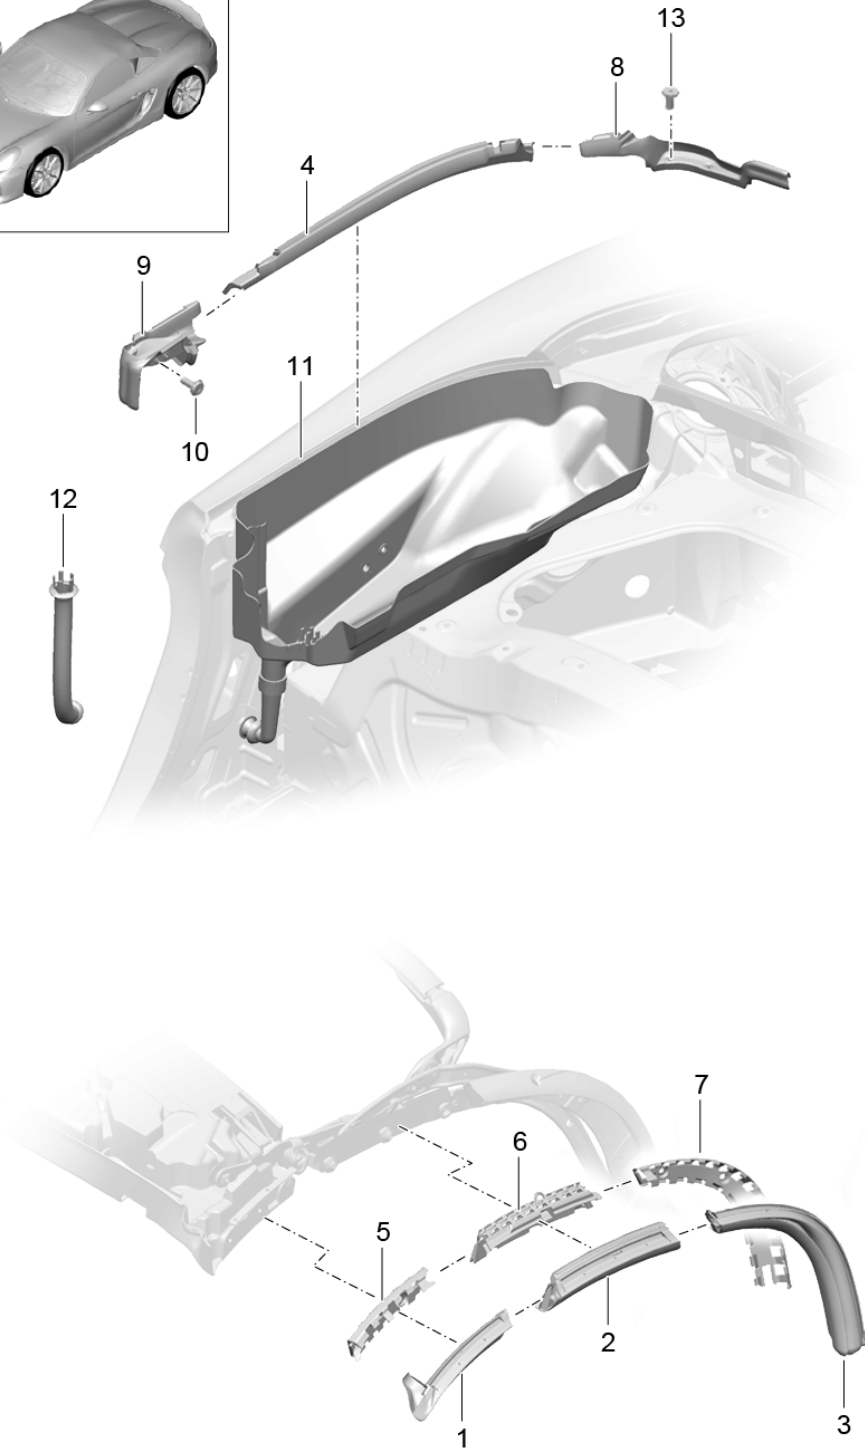

Model: 981SPY Model life 2016>>2016

Pos	Part Number	Description	Remark	Qty	Model
1	981 567 917 00	top frame Individual parts Main bracing repair set		1	
2	981 567 919 00	Roof arch repair set		1	
3		Trim for Mount Convertible top covering	rear	1	
4	981 567 913 00	see illustration: Repair set for convertible roof frame	811-000 left	1	
(4)	981 567 914 00	Repair set for convertible roof frame	right	1	
5	981 567 961 00	Gas filled strut		1	
		with:			
6	981 567 963 00	Ball pin repair set Guide convertible top stowage box Cover repair set		1	
7	981 567 965 00	Console		1	
		with:			
8	981 567 433 00	Support tube repair set No longer use the part here Console No longer use the part here		2	
9	900 075 521 01	Fastening screw Convertible top support M10X55		2	

Model: 981SPY

Model life 2016>>2016