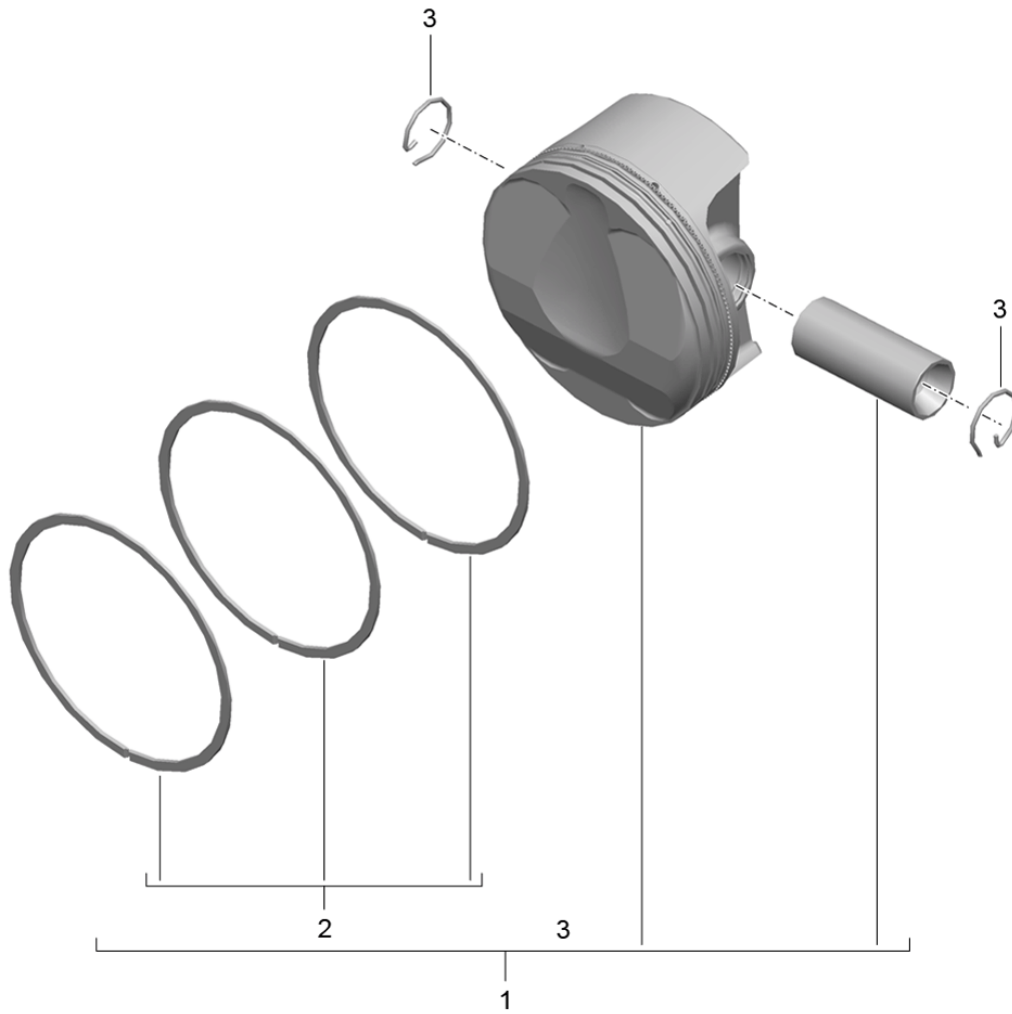

Model: 981SPY

Model life 2016>>2016

Model: 981SPY

Model life 2016>>2016

Pos	Part Number	Description	Remark	Qty	Model
1	9A1 103 938 00	piston piston Tolerance range X Identification: >> >>		6	
(1)	9A1 103 938 50	- piston Tolerance range X Identification: >> >>		6	
2	9A1 103 075 02	+		6	
3	9A1 103 141 01	1 set: piston rings Securing ring		12