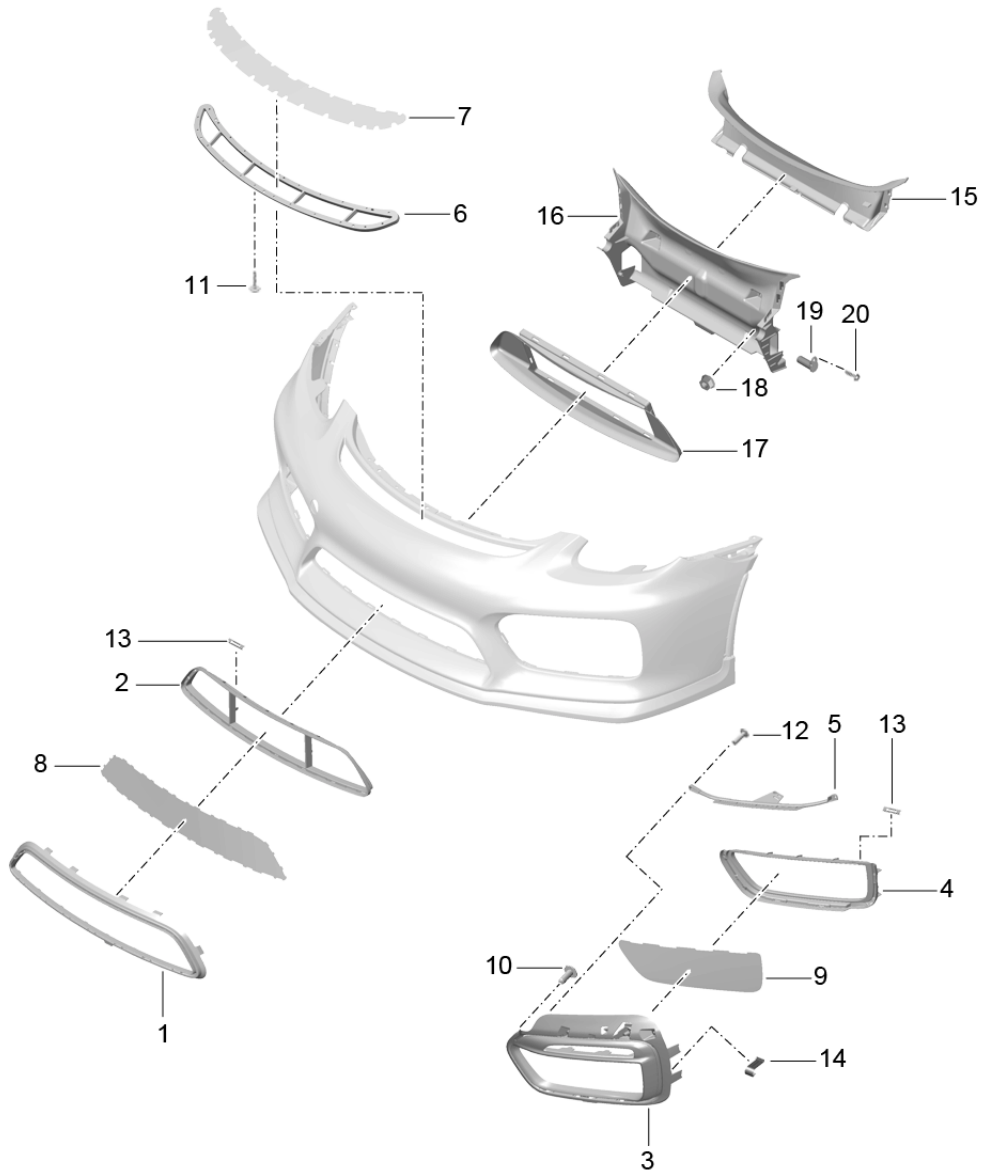

Model: 981SPY

Model life 2016>>2016

Model: 981SPY Model life 2016>>2016

Pos	Part Number	Description	Remark	Qty	Model
1	981 505 569 80	bumper Of Air guide Retaining frame	center front	1	
2	981 505 571 80	Retaining frame	center rear	1	
3	981 505 563 80	Retaining frame	left side	1	
(3)	981 505 564 80	Retaining frame	front right side	1	
4	981 505 565 80	Retaining frame	front left side	1	
(4)	981 505 566 80	Retaining frame	rear right side	1	
5	981 505 561 80	Retaining frame	rear left side	1	
(5)	981 505 562 80	Reinforcement Retaining frame	right side	1	
6	991 505 567 90	Reinforcement Retaining frame	upper	1	
7	991 505 567 90 1E0 991 505 717 92	Black Grille	upper	1	
8	981 505 711 80	Air inlet Ventilation grille	center	1	
9	981 505 713 80	Ventilation grille	left side	1	
(9)	981 505 714 80	Ventilation grille	right side	1	
10	999 073 340 09	panel screw ST 3,5X11-C		8	
11	999 919 268 01	fillister hd. bolt 3,0X13,0		23	
12	999 919 246 01	fillister hd. bolt 6,0X18,0		10	
13	999 507 696 00	U-clip 1,20-1,70		38	
14	999 507 164 01	Cable fastener Hose 15,0 Headlight washer system		7	PR:288
15	991 504 489 90 991 504 489 90 1E0	Air guide Black	center	1	
16	991 504 487 90 991 504 487 90 1E0	Frame for coolant radiator Black		1	
17	981 575 141 80 981 575 141 80 1E0	Air guide Black	center	1	
18	999 084 638 01	Hexagon nut M6-SB		4	
19	991 504 587 90	bearing pin Radiator		2	
20	999 919 133 09	Hexagon bolt 6,0X20,0-H		2