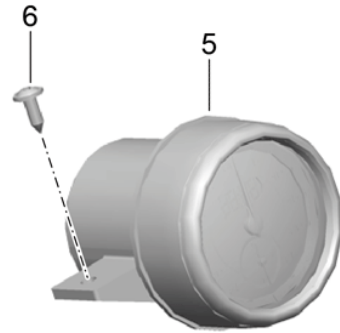

Model: 981SPY

Model life 2016>>2016

Model: 981SPY

Model life 2016>>2016

Pos	Part Number	Description	Remark	Qty	Model
(1)	981 641 213 00	Instruments Stopwatch Combi-instrument (complete)		1	- "GB. "
(1)	981 641 213 00 A05 981 641 217 00	Matt black Combi-instrument (complete)		1	"GB. "
2	981 641 217 00 A05 991 641 911 00	Matt black knob		1	
3	999 073 498 01	throttle control element fillister hd. bolt M 5 X 20		4	
4	999 507 556 01	panel nut		4	
-		Stopwatch			
5	981 641 302 00 981 641 302 00 DAP	Stopwatch Matt Black/Galvano Silver		1	
6	999 073 155 09	panel screw		2