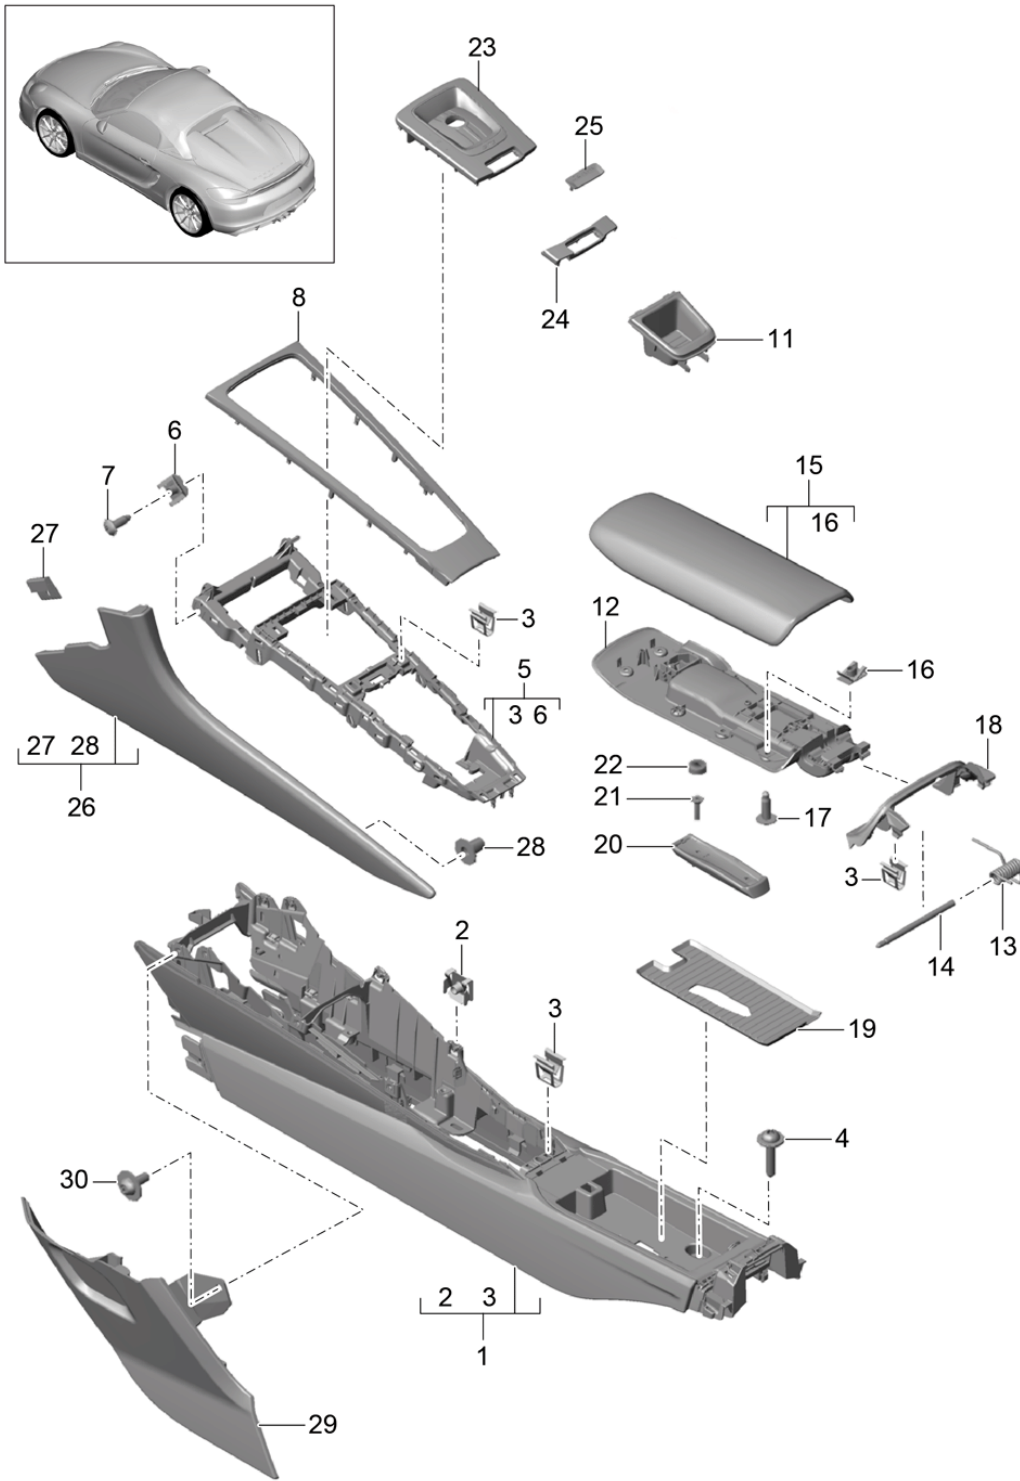

Model: 981SPY

Model life 2016>>2016

Pos	Part Number	Description	Remark	Qty	Model
1	991 504 063 02	retaining frame dashboard			
(1)	991 504 063 03	retaining frame	lhd	1	PR:098
2	991 504 615 00	retaining frame	rhd	1	PR:099
		Bracket		1	
		tunnel			
3	999 143 014 01	Hexagon bolt M8X27		5	
4	999 073 534 01	Bolt with washer M8X30		1	
5	999 073 587 01	Bolt with washer M8X195		1	
6	8E0 857 117	Clip dashboard		2	
		Cowl panel			
7	991 504 407 02	Retainer for support frame A-pillar		2	
8	900 919 008 01	Locating bolt M8X40		4	
9	N 907 611 03	Hexagon collar nut self-locking M8		4	
10	991 504 653 01	Support Steering column		1	
11	N 106 366 01	bolt,hex.hd.with shoul.(combi) M8X110X80		1	
12	999 084 630 01	Hexagon nut M8		1	
13	999 143 013 01	Hexagon bolt M8X20		1	
14	999 919 278 01	Hexagon head bolt M6X20		6	
15		Bracket retaining frame		1	
		see illustration:	809-000		

Model: 981SPY

Model life 2016>>2016