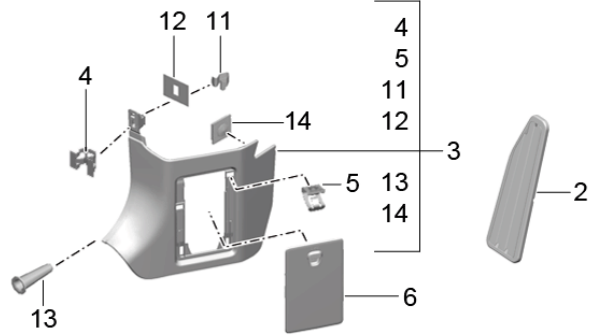

Model: 981SPY Model life 2016>>2016

Pos	Part Number	Description	Remark	Qty	Model
1	981 551 053 03	Luggage compartment Carpet Trim	rear	1	
2	981 551 053 03 A31 981 551 147 00	Luggage compartment Black Carpet Support		1	
3	999 049 032 40	Hexagon plastic collar nut		2	
4	981 551 765 00	shelf Carpet	left	1	
5	981 551 766 01	Luggage compartment shelf Carpet	right	1	
6	981 551 764 02	Luggage compartment shelf Carpet	center	1	
7	981 551 753 01	Luggage compartment Support	left	1	
8	981 551 754 03	Support	right	1	PR:140
9	981 551 251 02	cover - lock Luggage compartment		1	
10	981 551 251 02 1E0 981 551 377 02	Black Assembly frame Service Cup	left	1	
11	981 551 378 02	Assembly frame Service Cup	right	1	
12	999 049 033 40	Plastic nut T6/16,0		2	
14	981 551 381 01	Cover Service Cup	left	1	
15	981 551 381 01 1E0 981 551 382 01	Black Cover Service Cup	right	1	
17	981 551 382 01 1E0 999 507 681 01	Black Clip		2	
18	999 507 130 01	U-clip		3	

Model: 981SPY

Model life 2016>>2016