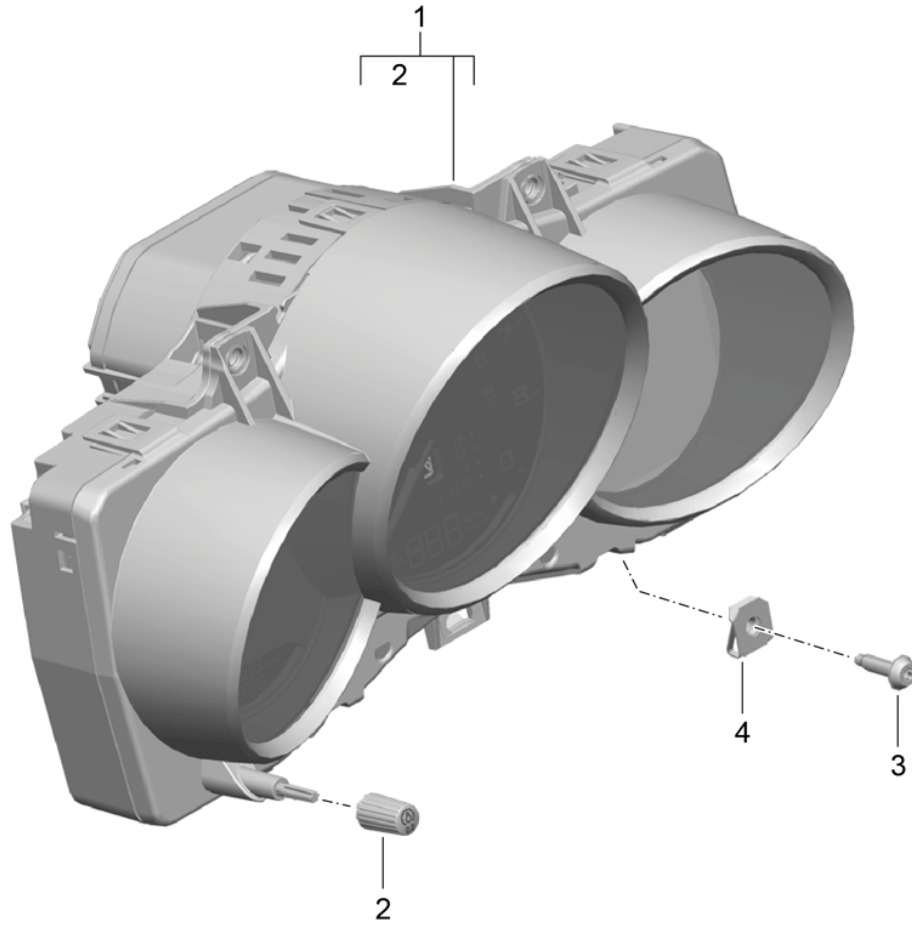

Model: 981SPY

Model life 2016>>2016

Model: 981SPY

Model life 2016>>2016

Pos	Part Number	Description	Remark	Qty	Model
(1)	981 641 213 00	Instruments Stopwatch Combi-instrument (complete)		1	- "GB. "
(1)	981 641 213 00 A05 981 641 217 00	Matt black Combi-instrument (complete)		1	"GB. "
2	981 641 217 00 A05 991 641 911 00	Matt black knob		1	
3	999 073 498 01	throttle control element fillister hd. bolt M 5 X 20		4	
4	999 507 556 01	panel nut		4	
-		Stopwatch			
5	981 641 302 00 981 641 302 00 DAP	Stopwatch Matt Black/Galvano Silver		1	
6	999 073 155 09	panel screw		2