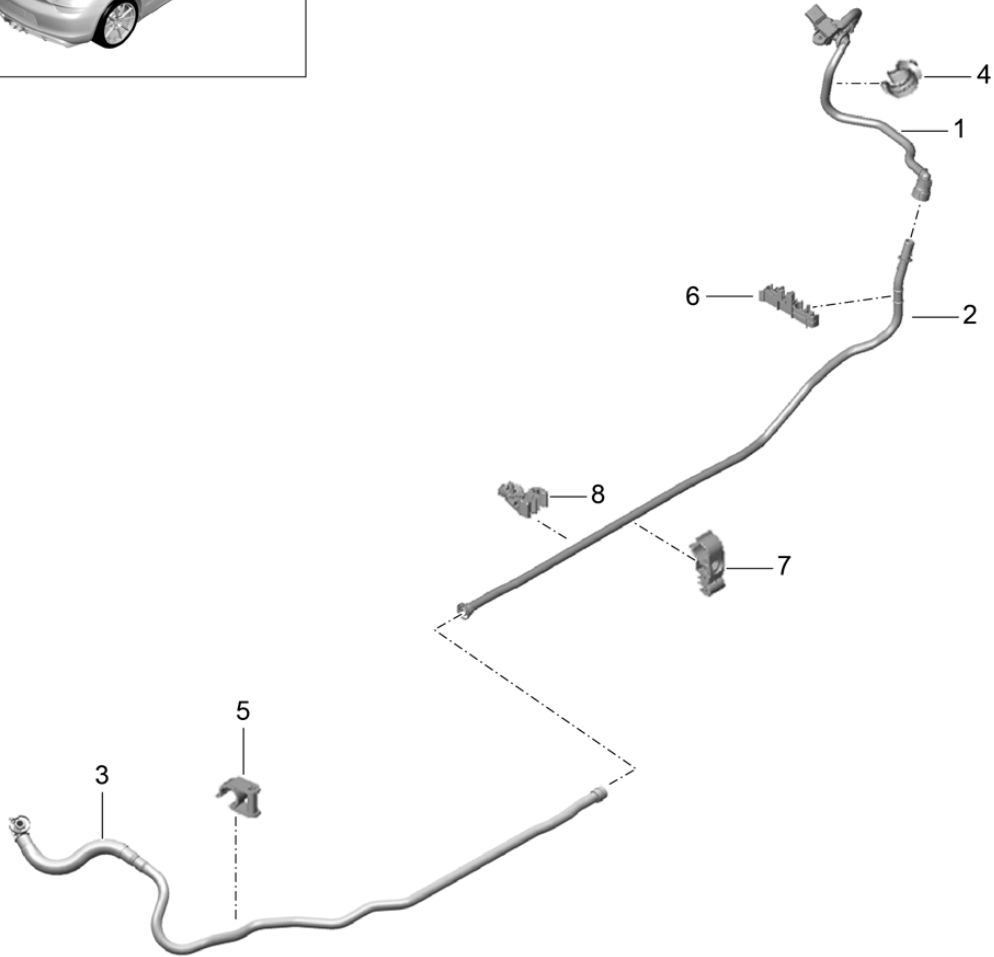

Model: 981SPY

Model life 2016>>2016

Model: 981SPY

Model life 2016>>2016

Pos	Part Number	Description	Remark	Qty	Model
		Vacuum line	front		
		Brake servo	center		
			rear		
1	991 355 577 04	Vacuum line		1	PR:098
(1)	991 355 578 02	Vacuum line		1	PR:099
2	991 355 571 02	Vacuum line		1	
3	981 355 575 02	Vacuum line		1	
4	999 507 968 41	Clip 15,0		1	
5	999 591 964 40	Bracket 15,0		6	
6	991 355 507 50	Bracket		1	
7	991 355 512 02	Bracket		6	
8	991 355 510 02	Bracket		2