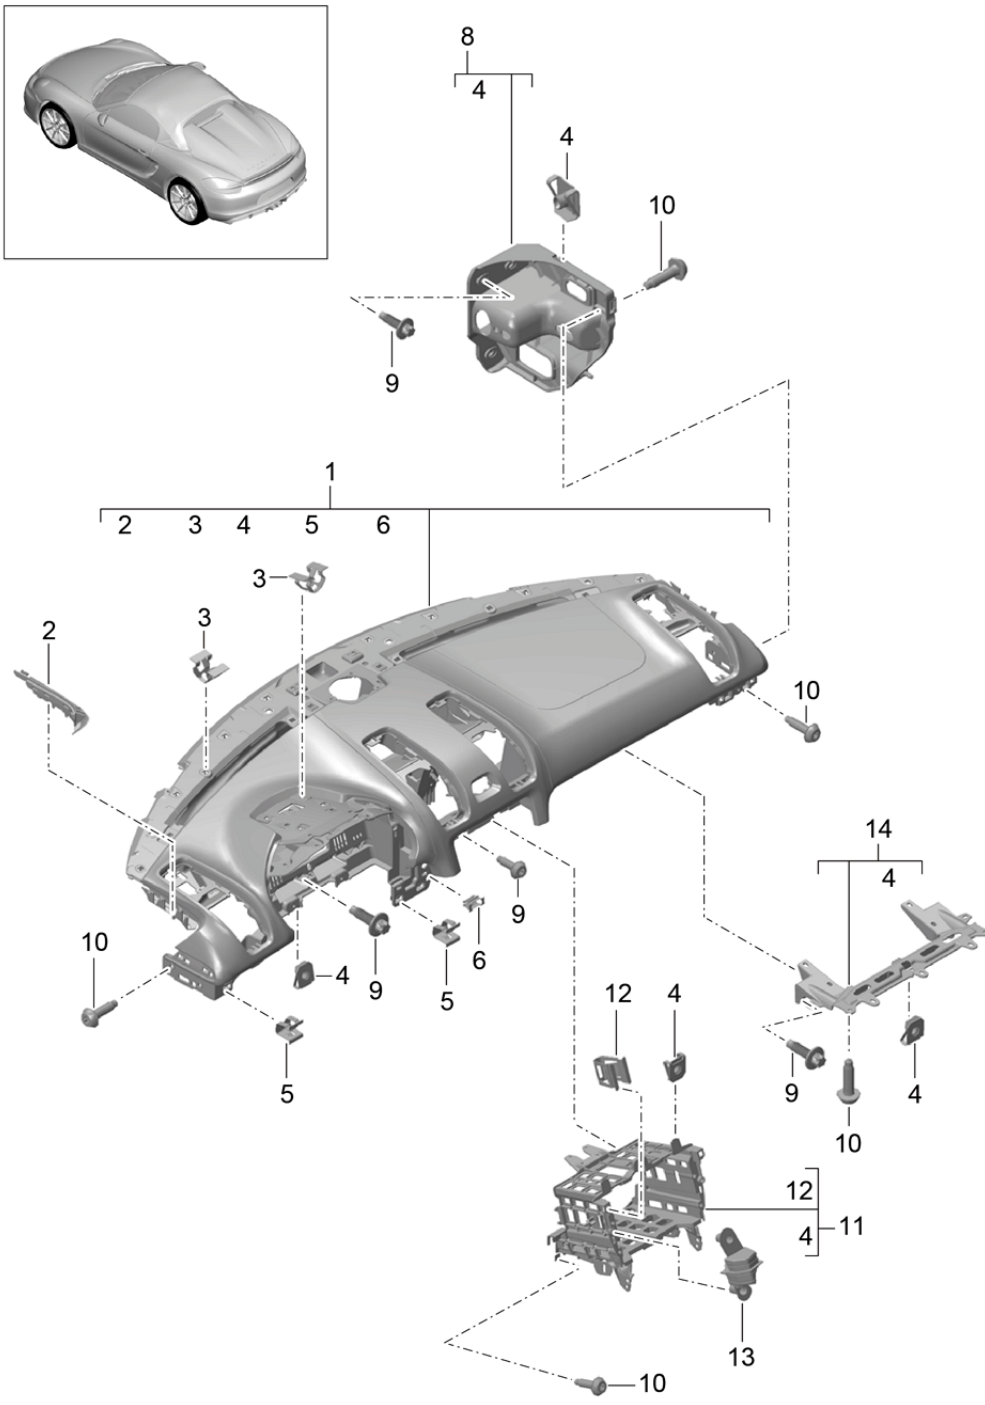

Model: 981SPY Model life 2016>>2016

Pos	Part Number	Description	Remark	Qty	Model
6	991 555 534 03 2W0 991 555 723 02	Black Mounting frame Window regulator (passenger side)		1	
7	991 555 723 02 1E0 991 555 721 02	Black Cover	left front	1	
(7)	991 555 721 02 OE1 991 555 722 02	Carrera Red Cover	-24 right front	1	
8	991 555 722 02 OE1 991 555 683 01	Carrera Red cover for airbag	-24 left	1	
(8)	991 555 683 01 OE1 991 555 684 01	Carrera Red cover for airbag	-24 right	1	
9	991 555 684 01 OE1 991 555 741 00	Carrera Red Cover panel window frame	-24 left	1	
(9)	991 555 741 00 1E0 991 555 742 00	Black Cover panel window frame	right	1	
10	991 555 742 00 1E0 999 073 322 02	Black fillister hd. bolt M 6 X 20		4	
11	N 907 321 03	Hexagon socket oval head bolt TP4,0X16,0-Q		16	
12	999 507 533 02	Clamp 8,0 X 10,0 /2,5		X	
13	900 084 122 02	Hexagon nut M5		1	
14	991 555 579 00 991 555 579 00 5Q0	Cover cap Door loop Black		1	

Model: 981SPY

Model life 2016>>2016