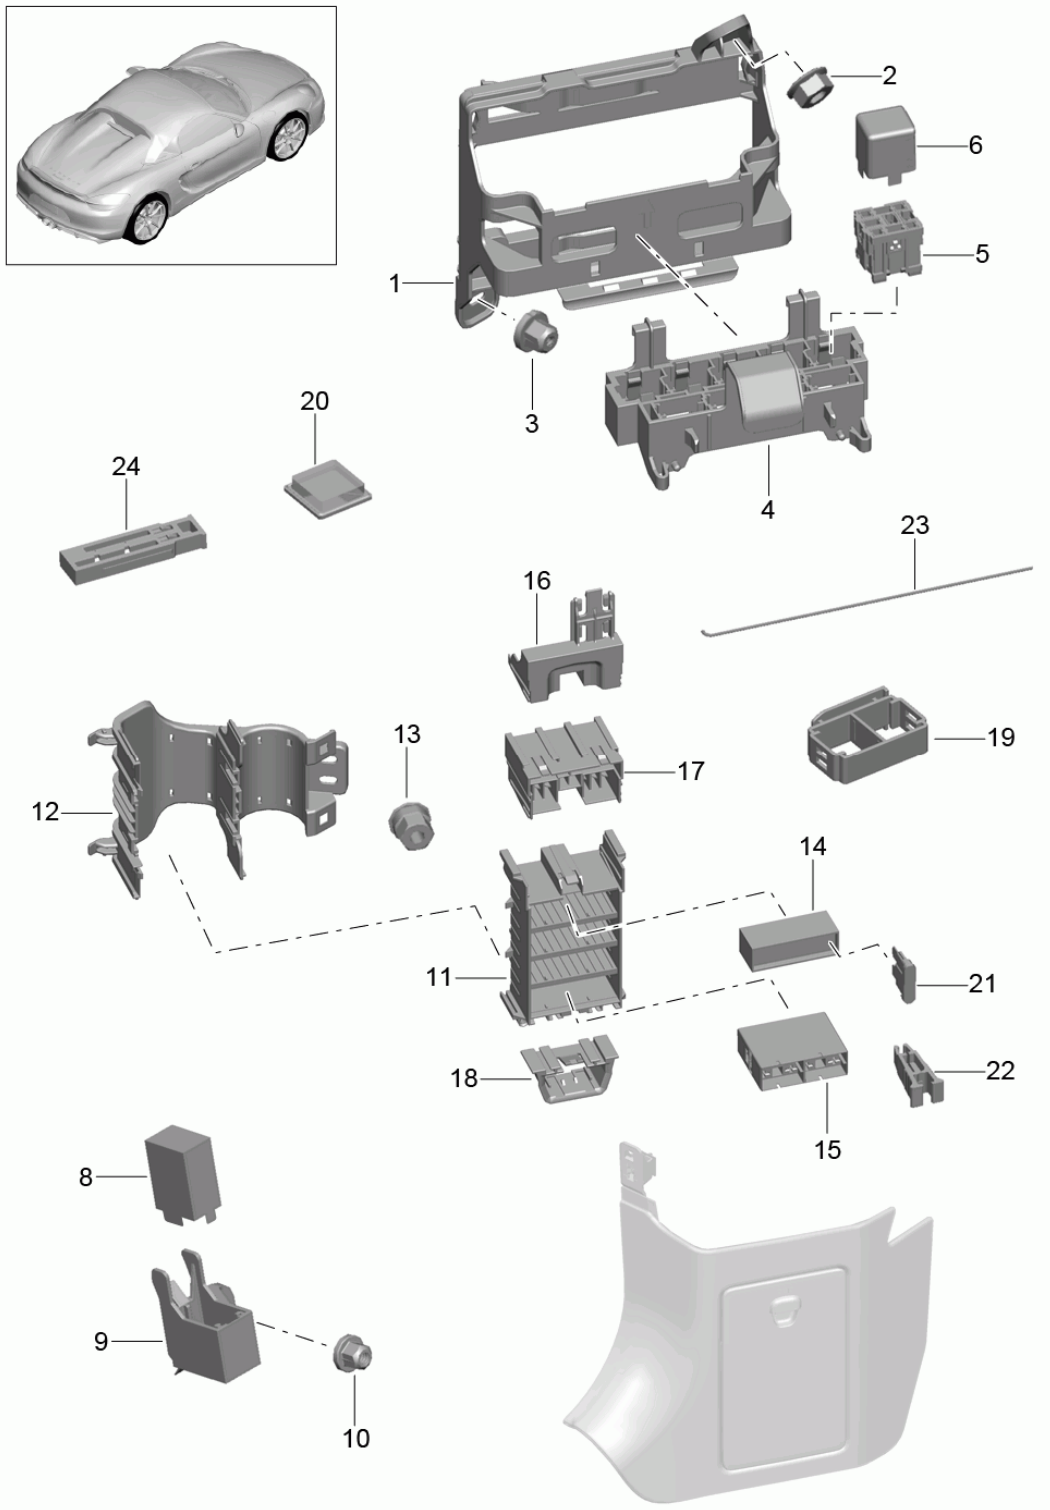

Model: 981SPY

Model life 2016>>2016

Model: 981SPY Model life 2016>>2016

Pos	Part Number	Description	Remark	Qty	Model
		central electrics dashboard			
1	991 610 111 00	Retainer for control units	lhd	1	PR:098
(1)	991 610 113 00	Retainer for control units	rhd	1	PR:099
2	999 084 638 01	Hexagon nut M 6		1	
3	999 076 081 40	Hexagon plastic collar nut T 5		1	
4	991 610 105 00	Mounting frame		1	
5	443 937 527	relay plate		X	
		for Relay K 3,K 4,K 5			
(5)	999 650 538 40	relay plate		X	
		for Relay K 6			
6		Relay			
(6)	999 657 016 90	Relay Emergency operation Cover		1	
		relay location/code no.:	K3		
(6)	958 615 029 00	Relay Radiator fan 1	left	1	
		relay location/code no.:	K4		
(6)	958 615 029 00	Relay Radiator fan 2	right	1	
		relay location/code no.:	K5		
(6)	958 615 010 00	Relay Fanfare		1	
		relay location/code no.:	K6		
8	4H0 951 253 C	Relay Fuel pump		1	
9	991 610 151 00	Luggage compartment Relay holder		1	
10	999 049 033 40	Fuel pump Plastic nut T 6		1	
11	991 610 101 00	Carrier		2	
12	991 610 103 00	Cover		1	
13	999 516 032 01	Hexagon nut M 6		2	
14	999 650 209 40	fuse holder		6	
15	999 650 750 40	fuse holder		2	
16	991 610 104 00	Cover	right	1	
17	991 610 102 00	Bracket fuse	left	1	
18	991 610 120 00	mounting for diagnosis plug		1	
19	991 610 127 00	Bracket Connection point		5	
20	7PP 867 300	Clip		4	
21	999 607 082 00	fuse		X	
		5 A			
(21)	999 607 083 00	fuse		X	
		7 , 5 A			
(21)	999 607 084 00	fuse		X	
		10 A			
(21)	999 607 085 00	fuse		X	
		15 A			
(21)	999 607 086 00	fuse		X	
		20 A			
(21)	999 607 087 00	fuse		X	