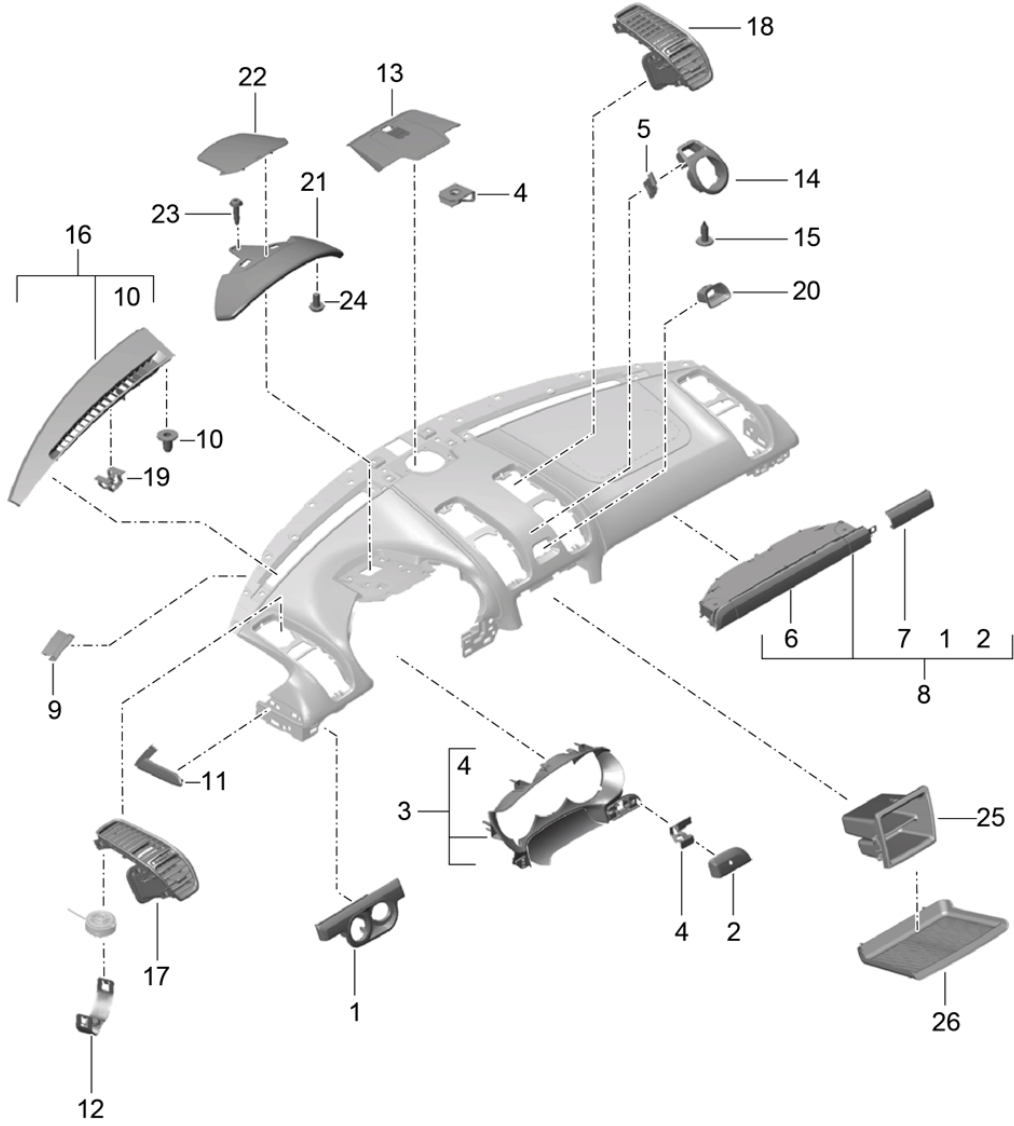

Model: 981SPY

Model life 2016>>2016