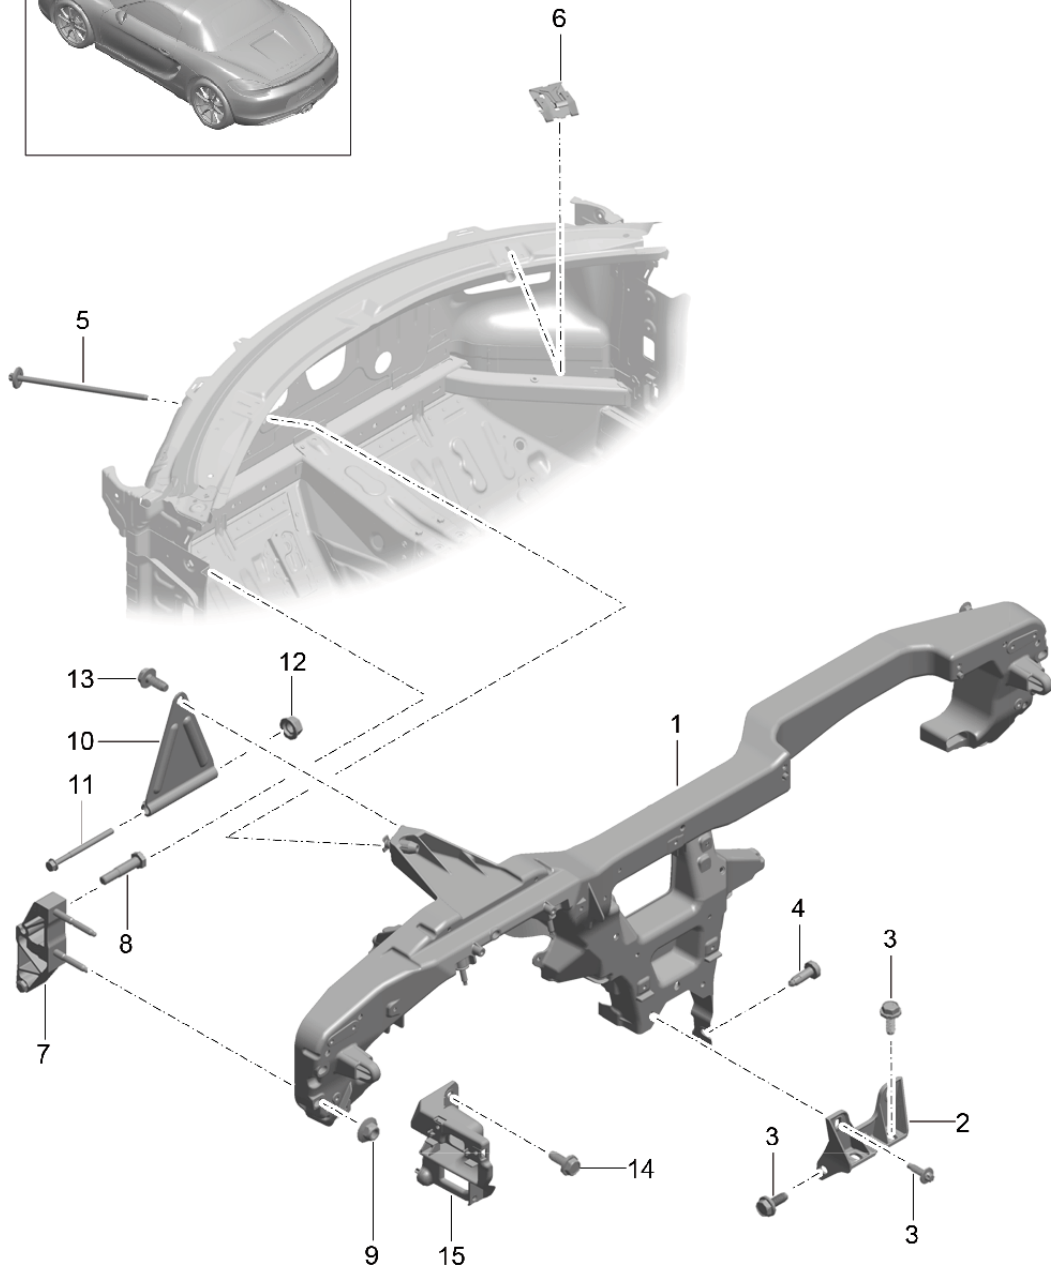

Model: 981SPY Model life 2016>>2016

Pos	Part Number	Description	Remark	Qty	Model
21		see illustration: Socket or clamping ring	911-000	1	
22	991 552 414 00	see illustration: Trim Footwell (passenger side)	903-005 lhd	1	PR:098
(22)	991 552 413 00	Trim Footwell (passenger side)	rhd	1	PR:099
23	1H0 819 943	round hd. screw Mount Trim Footwell		X	
24	955 552 107 00	Retaining clip		1	
25	999 702 559 40	Grommet		3	
26	991 552 484 00	Damper Glove box	lhd	1	PR:098
(26)	991 552 483 00	Damper Glove box	rhd	1	PR:099
27	991 552 803 00	Pin Mount Damper		1	

Model: 981SPY

Model life 2016>>2016