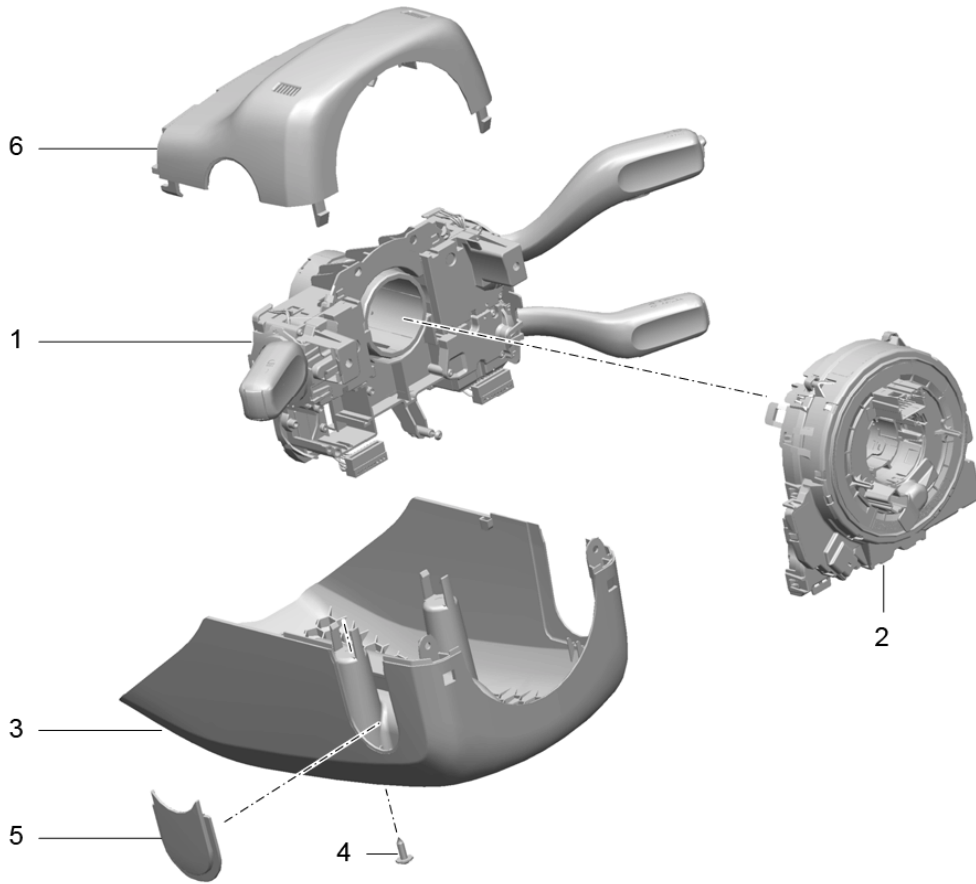

Model: 981SPY Model life 2016>>2016

Pos	Part Number	Description	Remark	Qty	Model
1	991 613 123 10	Console Roof Roof console		1	PR: -607, -608, -630
1	991 613 123 10 1E0 991 613 124 10	Black Roof console		1	PR: 607, 608, -630
1	991 613 124 10 1E0 991 613 223 10	Black Roof console		1	PR: 630, -607, -608
1	991 613 223 10 1E0 991 613 224 10	Black Roof console		1	PR: 607, 608, 630
	991 613 224 10 1E0	Black			

Model: 981SPY

Model life 2016>>2016