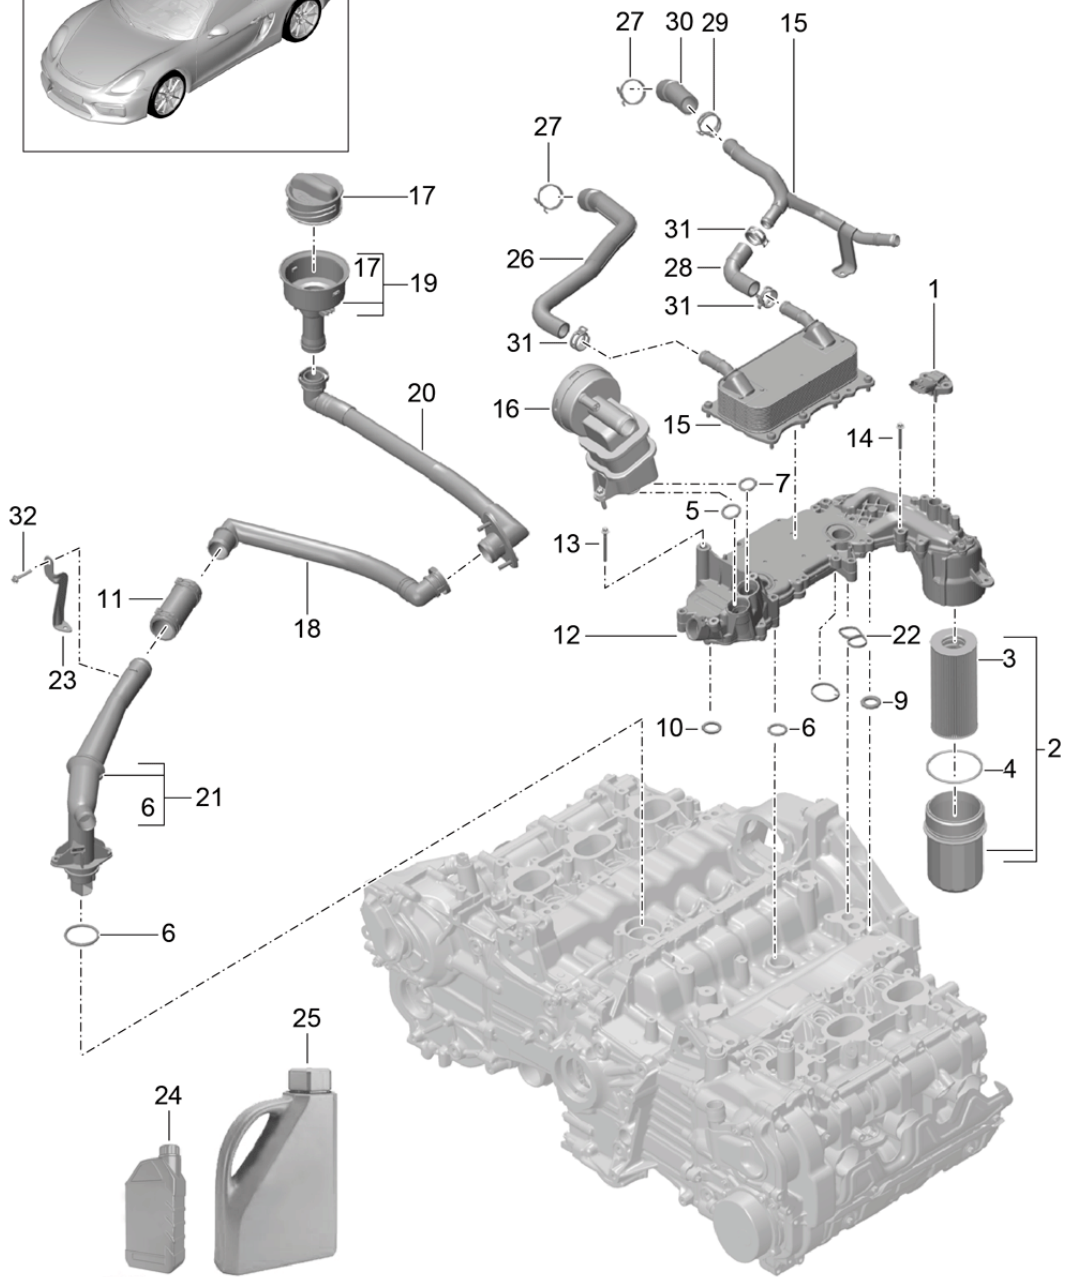

Model: 981SPY

Model life 2016>>2016

Model: 981SPY Model life 2016>>2016

Pos	Part Number	Description	Remark	Qty	Model
1	948 606 213 00	Engine lubrication		1	
2	9A1 107 024 00	Oil pressure sender		1	
3	9A1 107 224 00	Oil filter set (complete)		1	
		Oil filter insert		1	
		engine oil			
		also use:	996 107 313 51	1	
4	996 107 313 51	seal ring		1	
		oil filter		1	
5	948 107 175 00	Seal		2	
		heat exchanger			
6	999 707 348 40	O-ring		1	
		42,00 X 4,00			
7	999 707 634 40	O-ring		1	
		18,50 X 4,00			
8	999 707 635 40	O-ring		1	
		21,00 X 4,00			
9	999 707 594 40	O-ring		1	
		11,00 X 4,00			
10	999 707 595 40	O-ring		1	
		20,00 X 4,00			
11	981 107 274 00	Hose		1	
		Oil inlet			
12	9A1 107 020 12	Oil-conducting housing (complete)		1	
13	900 385 276 01	Torx screw		1	
		M 6 X 60			
14	900 385 125 01	Torx screw		8	
		M 6 X 45			
15	9A1 107 450 10	heat exchanger		1	
16	9A1 107 042 01	oil separator		1	
17	981 107 035 06	End cap		1	
18	981 107 264 01	Filler tube		1	
		engine oil			
19	981 107 160 05	Filler tube		1	
		engine oil			
20	981 107 265 03	Filler tube		1	
		engine oil			
21	9A1 107 016 22	Filler tube		1	
		engine oil			
22	9A1 107 475 00	seal ring		1	
23	9A1 107 216 21	Bracket		1	
24	000 043 301 19	engine oil		X	
		EXXON MOBIL 1 0W-40			
		1 LITER			
		Container			
		Information available			
25	000 043 301 21	engine oil		X	
		EXXON MOBIL 1 0W-40			
		20 LITER			
		Container			
		Information available			
26	9A1 106 611 00	Water hose		1	
		Intake			
27	999 512 662 09	Hose clamp		2	
		B 32 X 12			
28	9A1 106 667 00	return line		1	
		heat exchanger			
29	999 512 659 09	Hose clamp		1	
		B 28 X 12			
30	9A1 106 665 00	return line		1	
31	999 512 656 09	Hose clamp		3	
		B 25 X 12