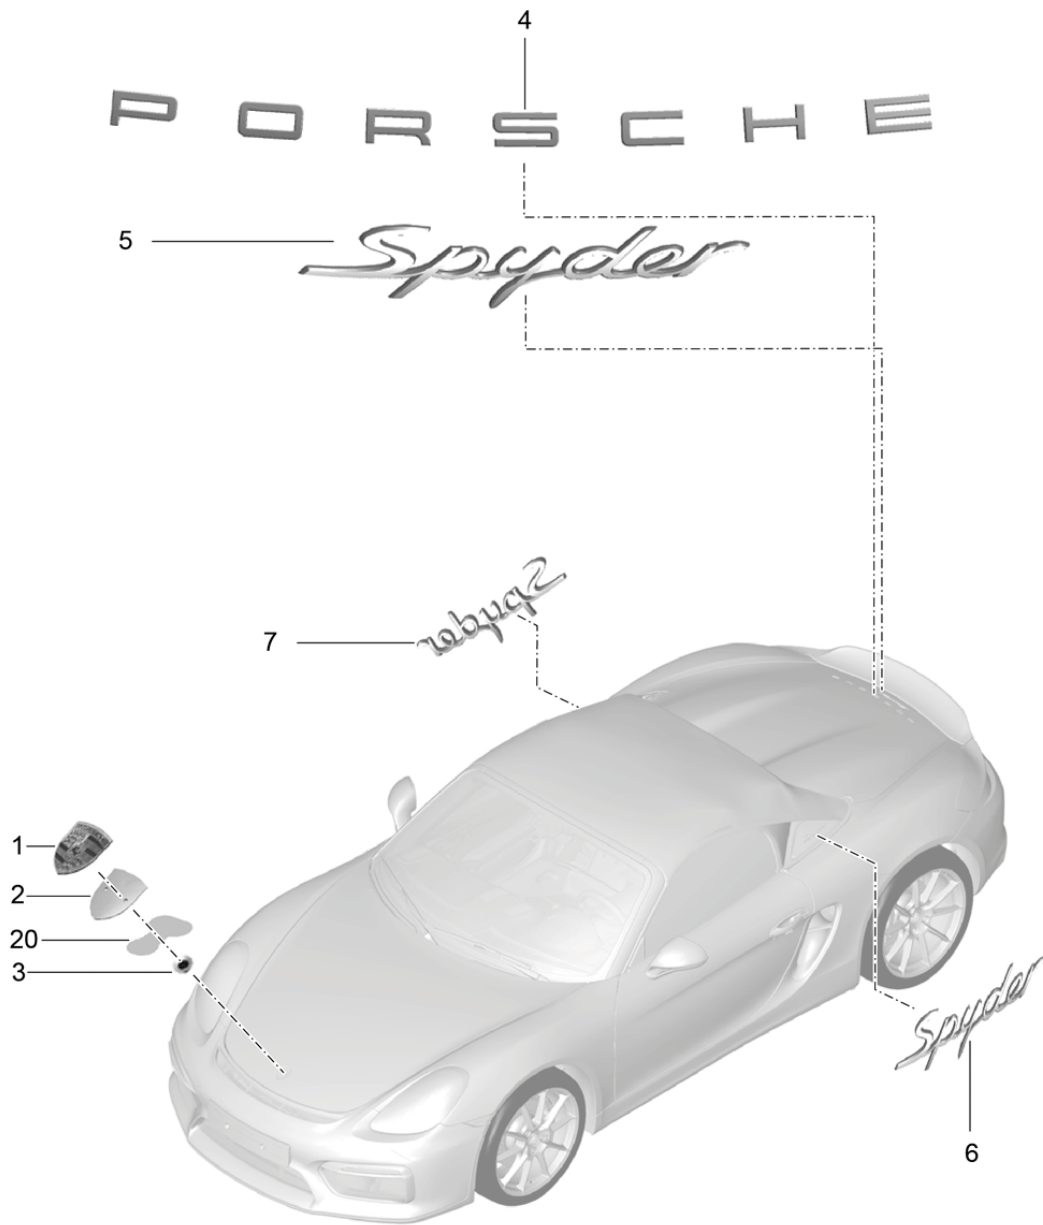

Model: 981SPY

Model life 2016>>2016

Model: 981SPY

Model life 2016>>2016

Pos	Part Number	Description	Remark	Qty	Model
		inscriptions/lettering Decorative fittings Stone guard film			
1	991 559 211 00	Porsche crest	front	1	
2	991 559 215 02	Underlay		1	
3	999 591 423 03	Tapping nut 3,0		2	
4	991 559 235 90	inscription *PORSCHE*		1	
5	981 559 265 00	Black inscription *SPYDER*		1	PR:-498
6	981 559 275 00	Black inscription *SPYDER*	left	1	
7	981 559 276 00	chrome Cover Rear lid inscription *SPYDER*	right	1	
20	999 911 756 41	chrome Cover Rear lid Adhesive film		1