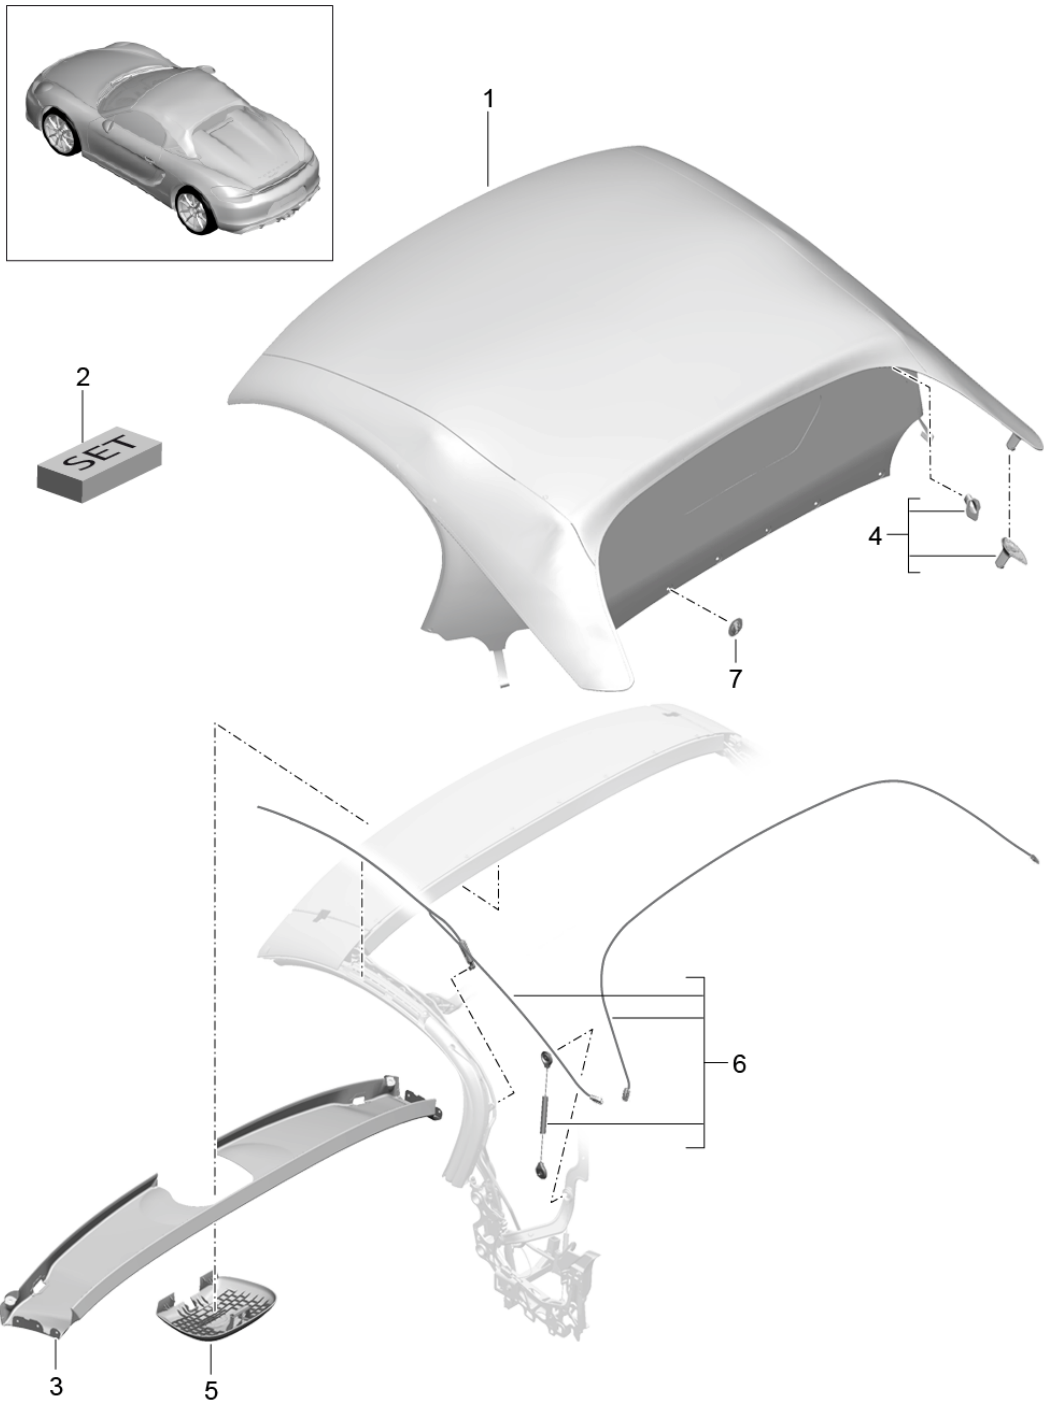

Model: 981SPY

Model life 2016>>2016

Model: 981SPY Model life 2016>>2016

Pos	Part Number	Description	Remark	Qty	Model
1	981 567 015 00	Convertible top covering Roofliner Convertible top covering also use: Assembly kit Position 2		1	
(2)	981 567 015 00 A10 981 567 955 00	Black Assembly kit Convertible top covering and Roofliner		1	
3	981 567 953 00	Moulded headliner Black		1	
4	981 567 909 00	Assembly kit repair set Locking mechanism Convertible top covering with: Trim Roof arch	rear	1	
5	981 561 855 01	Trim catch		1	
6	981 561 855 01 PT7 981 567 939 00	Black repair set tension wire Metal for Convertible top covering and Frame		1	
7	3D0 863 907	Clip		6	
8	981 567 975 00	Repair kit for convertible roof cover Locking mechanism	left rear right rear area:	1