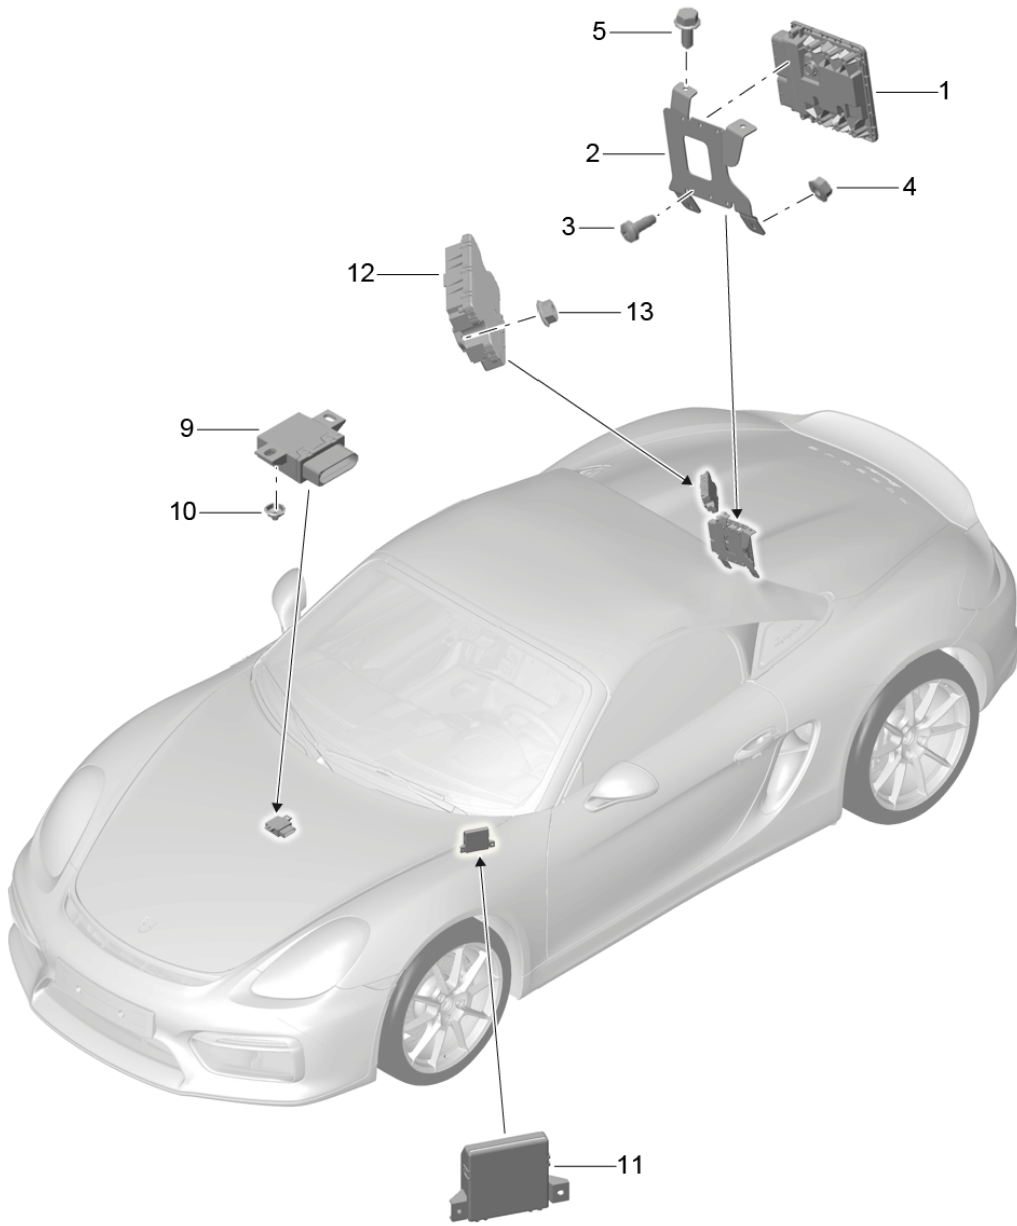

Model: 981SPY

Model life 2016>>2016

Model: 981SPY

Model life 2016>>2016

Pos	Part Number	Description	Remark	Qty	Model
1	991 618 602 03	Control units Control unit		1	
2	981 618 133 00	- dme - Retainer for control units		1	
3	999 141 044 09	- dme - fillister hd. bolt		6	
4	999 084 638 01	M 6 X 16 Hexagon nut		2	
5	N 106 532 01	M 6 Hex collared bolt		2	
9	991 618 025 02	M 6 X 16 TC Control unit for fuel		1	
10	999 049 025 09	pump Collar nut		2	
11	7PP 907 530 S	T 5 Control unit for gateway		1	
12	991 618 145 03	Control unit		1	
13	999 084 638 01	Electric parking brake Hexagon nut		2	
		M 6