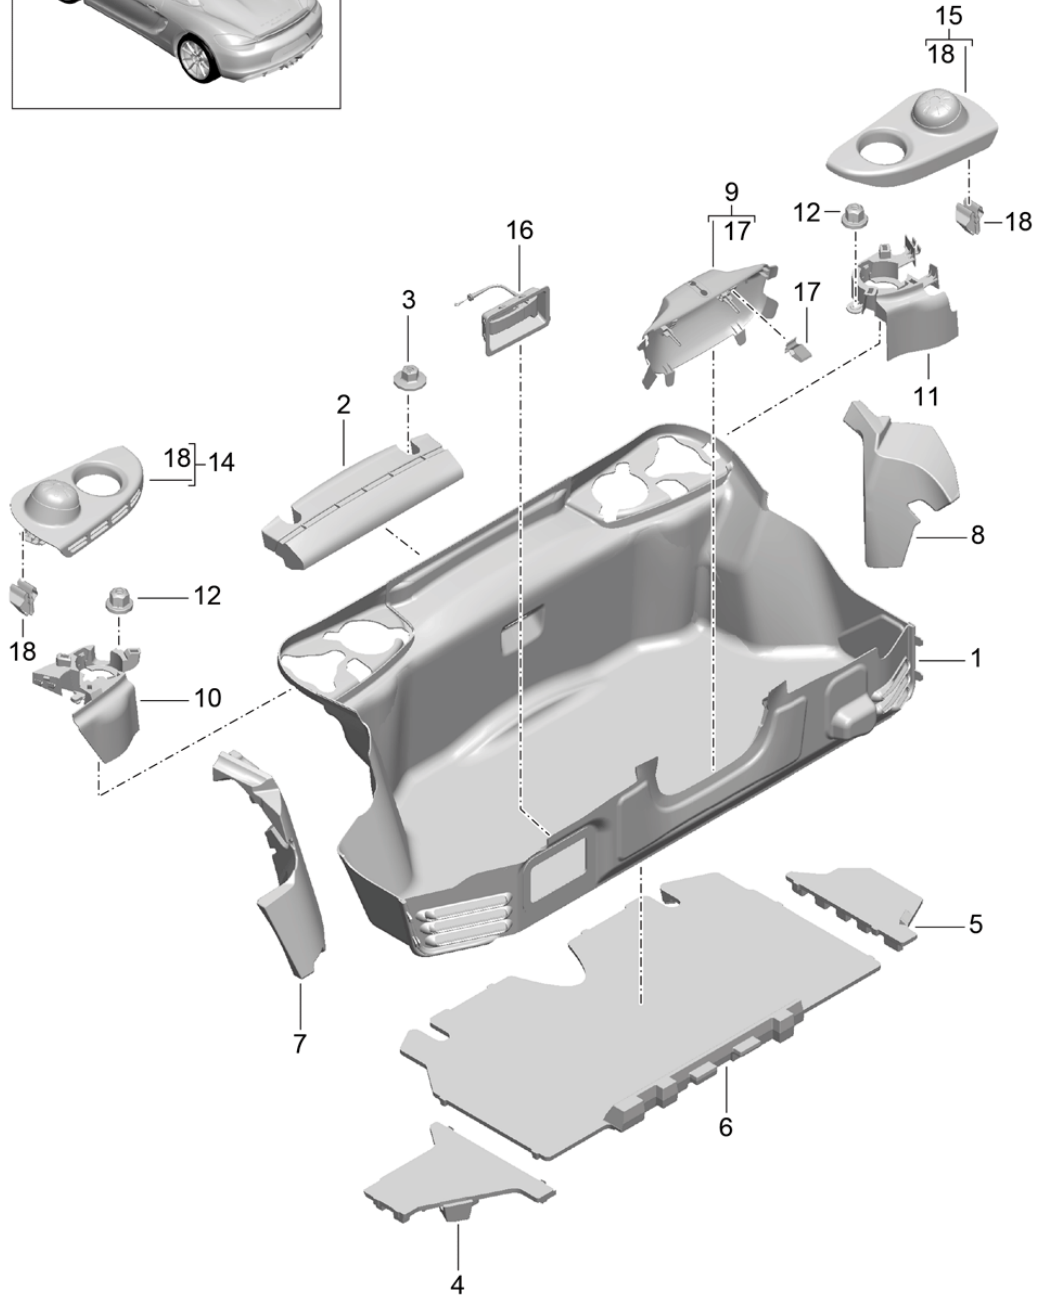

Model: 981SPY

Model life 2016>>2016

Model: 981SPY Model life 2016>>2016

Pos	Part Number	Description	Remark	Qty	Model
1	981 551 053 03	Luggage compartment Carpet Trim	rear	1	
2	981 551 053 03 A31 981 551 147 00	Luggage compartment Black Carpet Support		1	
3	999 049 032 40	Hexagon plastic collar nut		2	
4	981 551 765 00	shelf Carpet	left	1	
5	981 551 766 01	Luggage compartment shelf Carpet	right	1	
6	981 551 764 02	Luggage compartment shelf Carpet	center	1	
7	981 551 753 01	Luggage compartment Support	left	1	
8	981 551 754 03	Support	right	1	PR:140
9	981 551 251 02	cover - lock Luggage compartment		1	
10	981 551 251 02 1E0 981 551 377 02	Black Assembly frame Service Cup	left	1	
11	981 551 378 02	Assembly frame Service Cup	right	1	
12	999 049 033 40	Plastic nut T6/16,0		2	
14	981 551 381 01	Cover Service Cup	left	1	
15	981 551 381 01 1E0 981 551 382 01	Black Cover Service Cup	right	1	
17	981 551 382 01 1E0 999 507 681 01	Black Clip		2	
18	999 507 130 01	U-clip		3