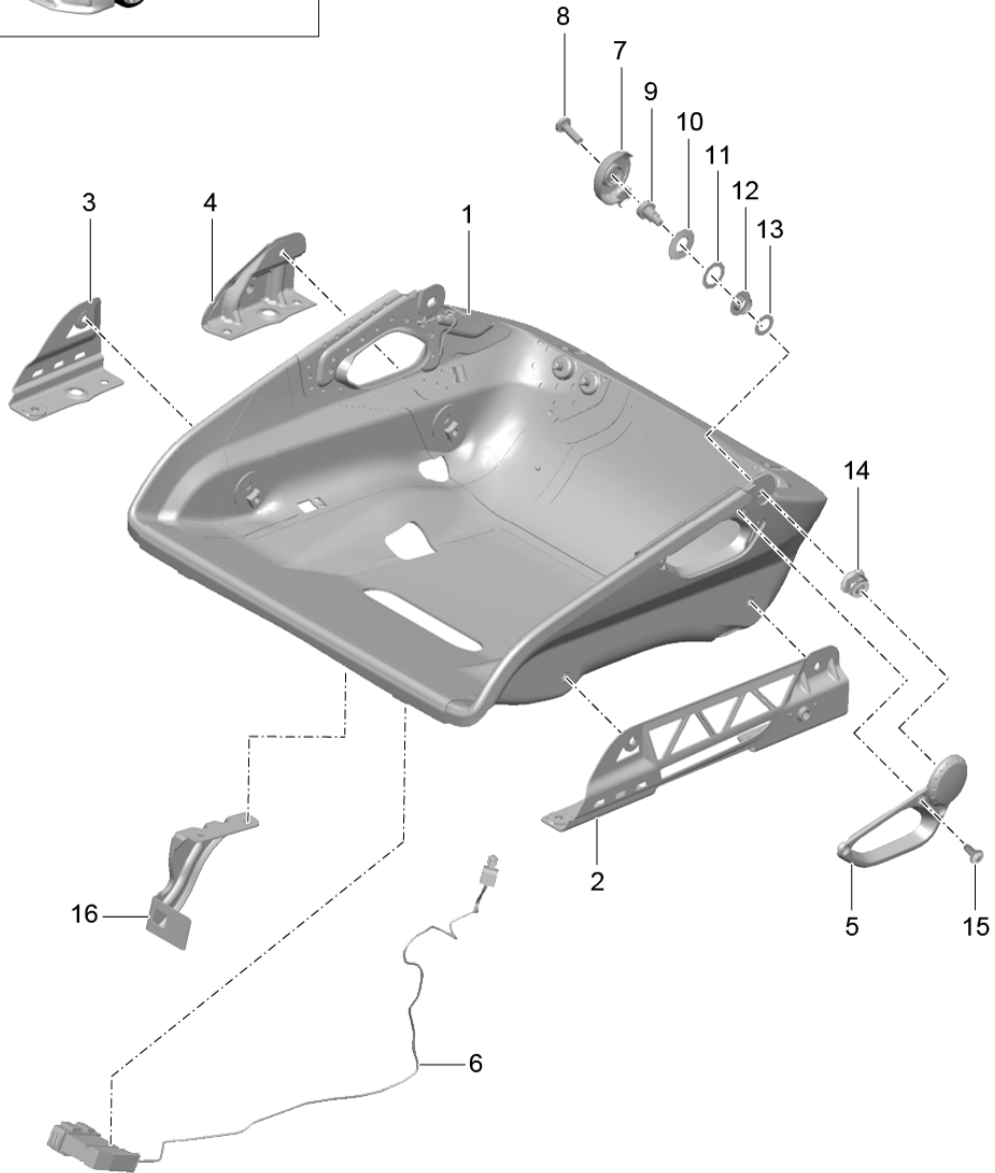

Model: 981SPY

Model life 2016>>2016

Model: 981SPY Model life 2016>>2016

Pos	Part Number	Description	Remark	Qty	Model
1	991 521 281 00	bucket seat Collapsible Seat frame Accessories Cup Seat frame		2	PR:388,389
		without:			
2	997 521 433 01	seat occupied recognition Adapter Seat frame	outer left	1	PR:388
(2)	997 521 434 01	Adapter Seat frame	outer right	1	PR:389
3	997 521 436 01	Adapter Seat frame	front, inner right	1	PR:388
(3)	997 521 435 01	Adapter Seat frame	front, inner left	1	PR:389
		without:			
4	997 521 438 01	seat occupied recognition Adapter Seat frame	rear, inner right	1	PR:388
(4)	997 521 437 01	Adapter Seat frame	rear, inner left	1	PR:389
		without:			
5	997 521 561 00	seat occupied recognition Trim Seat belt	left lower	1	PR:388,389
(5)	997 521 561 00 01C	Satin black			
	997 521 562 00	Trim Seat belt	right lower	1	PR:388,389
	997 521 562 00 01C	Satin black			
6	991 622 759 00	Wire set Side airbag unit		1	PR:388,389
7	997 521 563 00	Trim Hinge	left inner	1	PR:388,389
(7)	997 521 563 00 01C	Satin black			
	997 521 564 00	Trim Hinge	right inner	1	PR:388,389
	997 521 564 00 01C	Satin black			
8	999 073 456 01	flat round head bolt M4 X 12 Mount Trim	inner	2	PR:388,389
9	997 521 690 01	bearing pin Backrest shell Cup	lower	2	PR:388,389
10	999 523 019 01	Belleville spring A25		2	PR:388,389
11	999 234 034 00	fitted washer 12 X 18 X 0,2		2	PR:388,389
12	999 924 136 40	Plain bearing F12 X 5 X 14		2	PR:388,389
13	999 025 122 40	thrust washer 20 X 12 X 0,5		2	PR:388,389
14	900 380 024 01	Outer hexagon round nut M8		2	PR:388,389
15	999 141 049 01	Oval-head screw M5 X 10 Mount Trim		3	PR:388,389
16	918 521 513 00	Holder for fire extinguisher		1	PR:373,374, 509