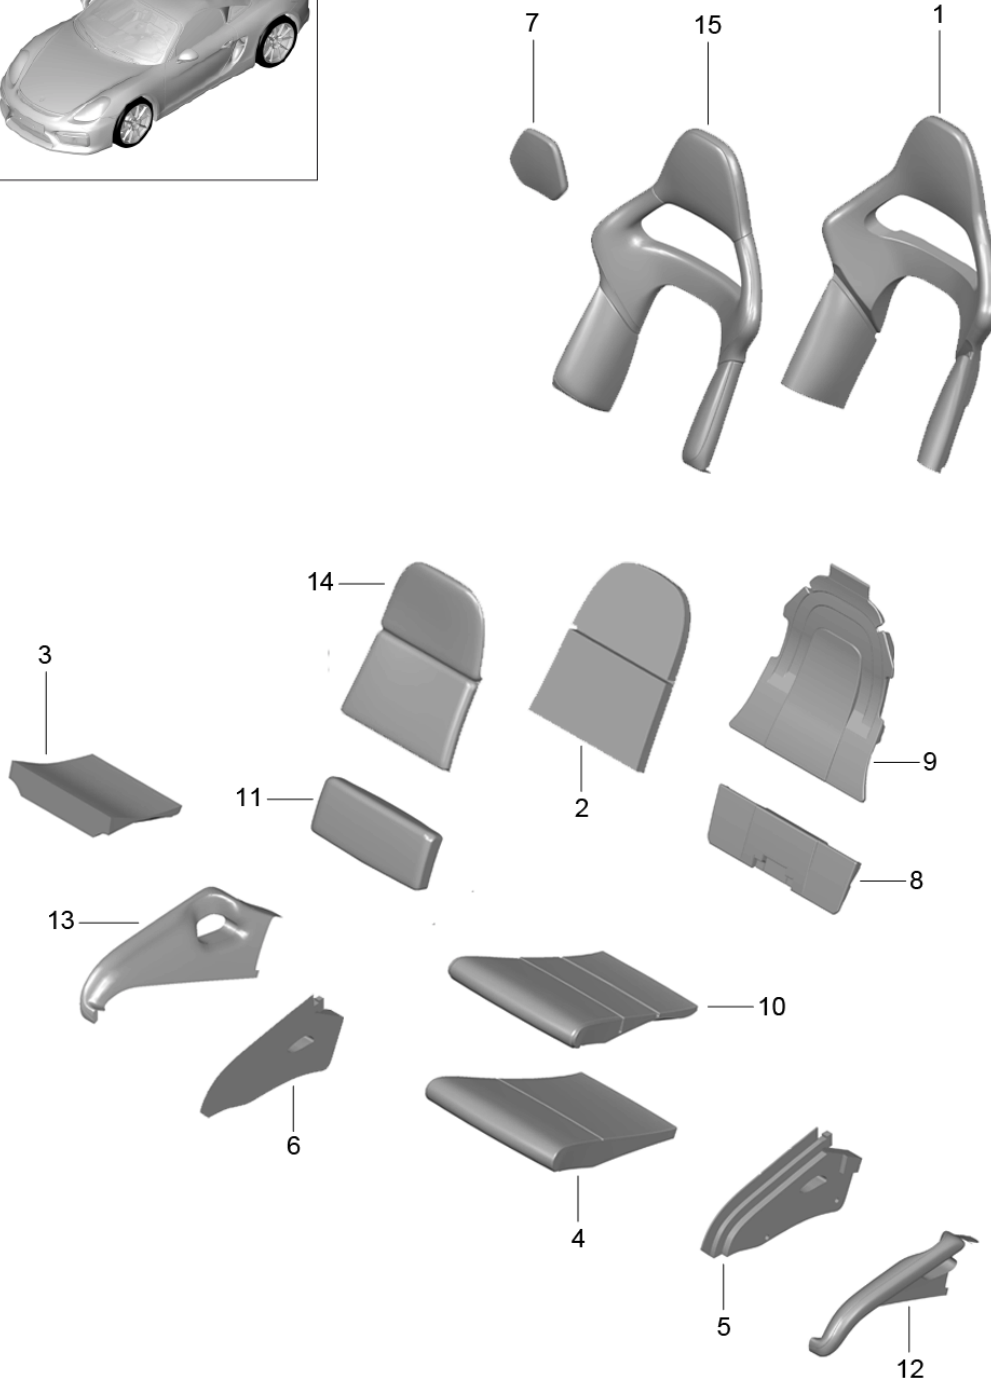

Model: 981SPY

Model life 2016>>2016