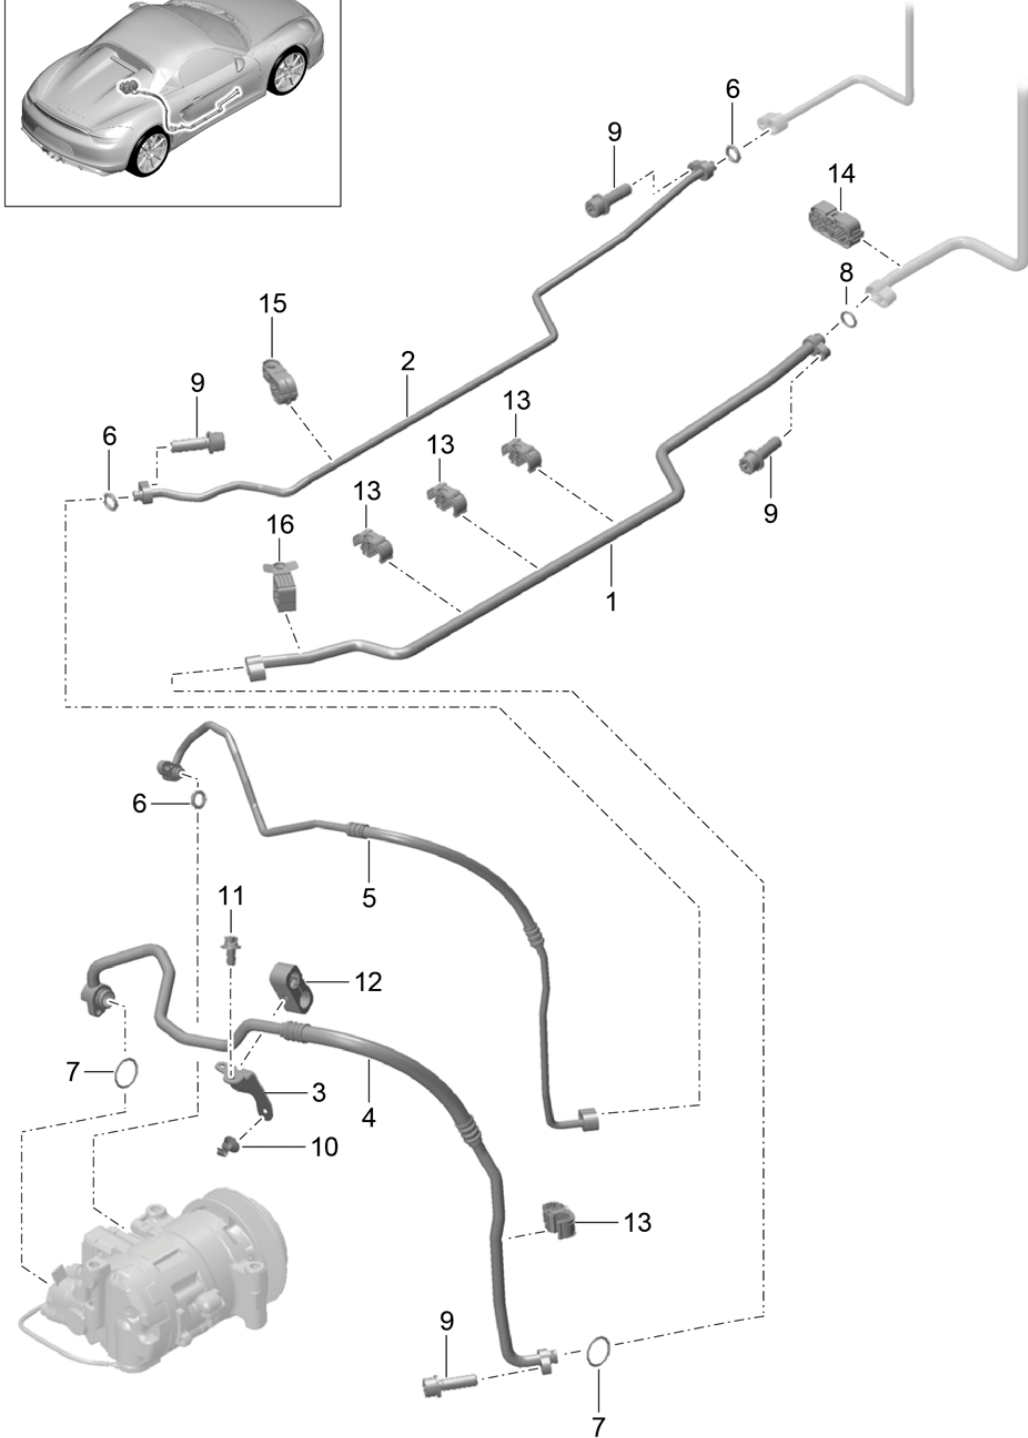

Model: 981SPY

Model life 2016>>2016

Model: 981SPY

Model life 2016>>2016

Pos	Part Number	Description	Remark	Qty	Model
1	991 573 091 03	refrigerant circuit Underbody and Rear end suction line Wheel housing for Underbody	front	1	
2	991 573 092 03	Pressure line Underbody for Wheel housing	front	1	
3	9A1 573 341 02	Line holder Lines		1	
4	9A1 573 099 08	suction line Underbody for Compressor		1	
5	9A1 573 097 09	Pressure line Underbody for Compressor		1	
6	999 707 557 41	O-ring 11.00X2.50		3	
7	999 707 439 41	O-ring 23.80X2.40		1	
8	999 707 653 40	O-ring 16.70X2.50		2	
9	N 104 144 02	Socket head bolt with hexagon socket head M 8X28		3	
10	999 507 125 40	Bracket 8,0		1	
11	900 385 041 01	Torx screw BM 6X12		1	
12	999 511 230 40	Cable holder		1	
13	991 573 825 01	Bracket for coolant line		3	
14	991 573 843 00	Bracket		1	
15	991 573 837 00	Bracket		2	
16	991 573 829 01	Bracket for coolant line		1