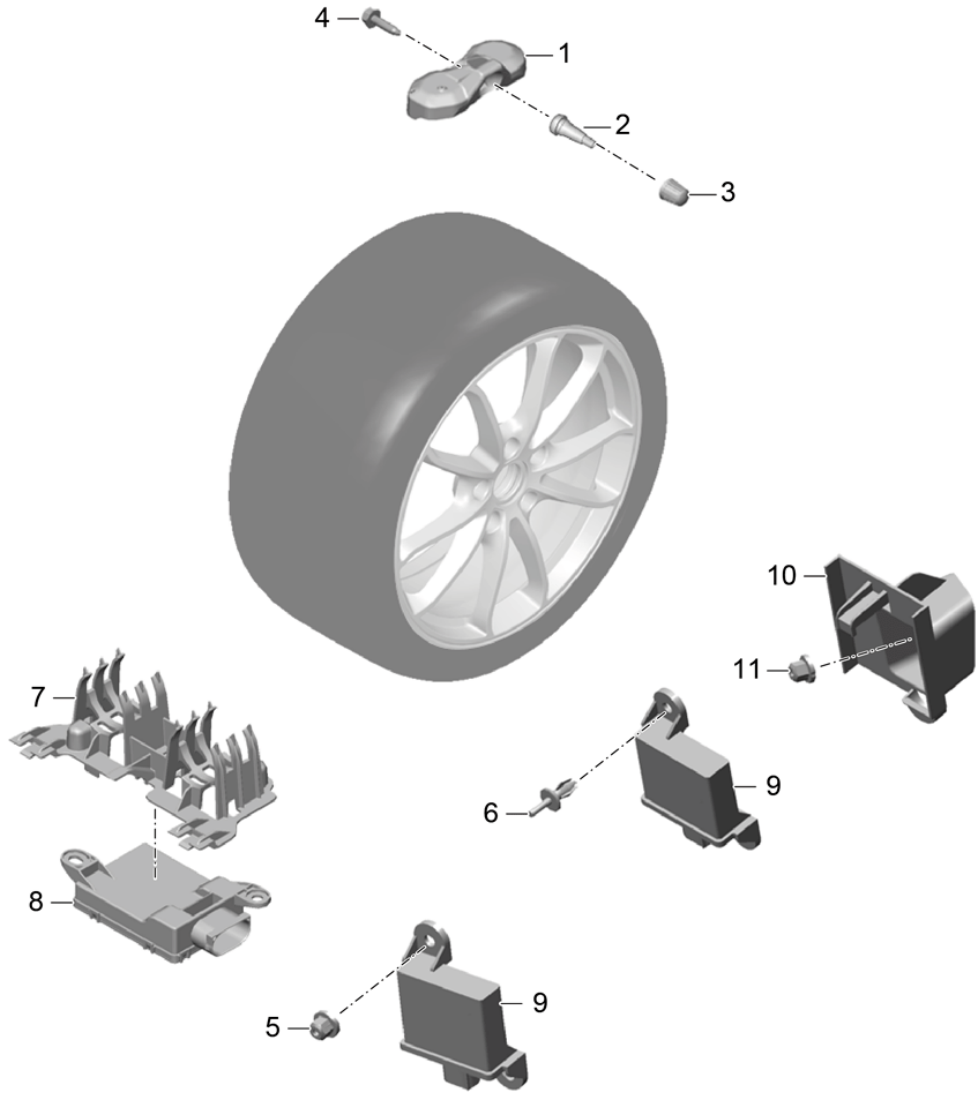

Model: 981SPY Model life 2016>>2016

Pos	Part Number	Description	Remark	Qty	Model
(7)	9P1 601 196	(self-adhesive) 85 G. Balancer weight		X	PR:493
(7)	997 361 490 00	(self-adhesive) Black Balancer weight		X	PR:-493
(7)	9P1 601 197	(self-adhesive) 90 G. Balancer weight		X	PR:493
8	991 362 020 00	Black Spare wheel		1	PR:447
9	4L0 012 619 B	Tyre sealant		1	
10	996 361 521 00	Protective sleeve Spare wheel		1	PR:447
11	999 914 001 40	Plastic gloves No longer use the part here		1	PR:447
12	5N0 012 615 C	Air compressor Spare wheel		1	
13	991 555 575 03	Bracket for compressor		1	
	991 555 575 03 1E0	Black			
14	991 555 765 02	Cover		1	
	991 555 765 02 1E0	Black			

Model: 981SPY

Model life 2016>>2016