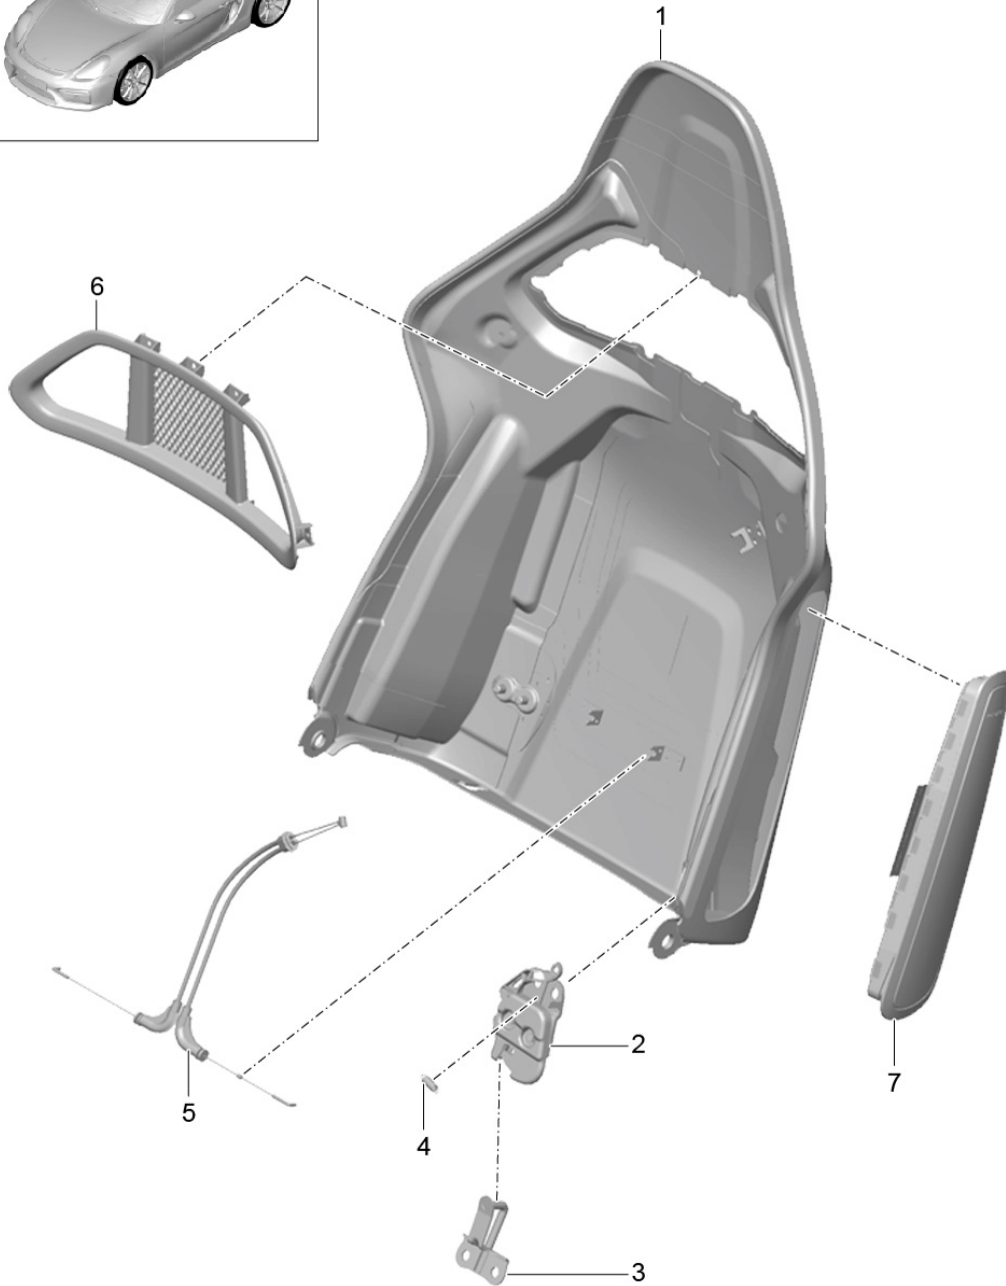

Model: 981SPY Model life 2016>>2016

Pos	Part Number	Description	Remark	Qty	Model
1	991 521 281 00	bucket seat Collapsible Seat frame Accessories Cup Seat frame		2	PR:388,389
		without:			
2	997 521 433 01	seat occupied recognition Adapter Seat frame	outer left	1	PR:388
(2)	997 521 434 01	Adapter Seat frame	outer right	1	PR:389
3	997 521 436 01	Adapter Seat frame	front, inner right	1	PR:388
(3)	997 521 435 01	Adapter Seat frame	front, inner left	1	PR:389
		without:			
4	997 521 438 01	seat occupied recognition Adapter Seat frame	rear, inner right	1	PR:388
(4)	997 521 437 01	Adapter Seat frame	rear, inner left	1	PR:389
		without:			
5	997 521 561 00	seat occupied recognition Trim Seat belt	left lower	1	PR:388,389
(5)	997 521 561 00 01C	Satin black			
	997 521 562 00	Trim Seat belt	right lower	1	PR:388,389
	997 521 562 00 01C	Satin black			
6	991 622 759 00	Wire set Side airbag unit		1	PR:388,389
7	997 521 563 00	Trim Hinge	left inner	1	PR:388,389
(7)	997 521 563 00 01C	Satin black			
	997 521 564 00	Trim Hinge	right inner	1	PR:388,389
	997 521 564 00 01C	Satin black			
8	999 073 456 01	flat round head bolt M4 X 12 Mount Trim	inner	2	PR:388,389
9	997 521 690 01	bearing pin Backrest shell Cup	lower	2	PR:388,389
10	999 523 019 01	Belleville spring A25		2	PR:388,389
11	999 234 034 00	fitted washer 12 X 18 X 0,2		2	PR:388,389
12	999 924 136 40	Plain bearing F12 X 5 X 14		2	PR:388,389
13	999 025 122 40	thrust washer 20 X 12 X 0,5		2	PR:388,389
14	900 380 024 01	Outer hexagon round nut M8		2	PR:388,389
15	999 141 049 01	Oval-head screw M5 X 10 Mount Trim		3	PR:388,389
16	918 521 513 00	Holder for fire extinguisher		1	PR:373,374, 509

Model: 981SPY

Model life 2016>>2016