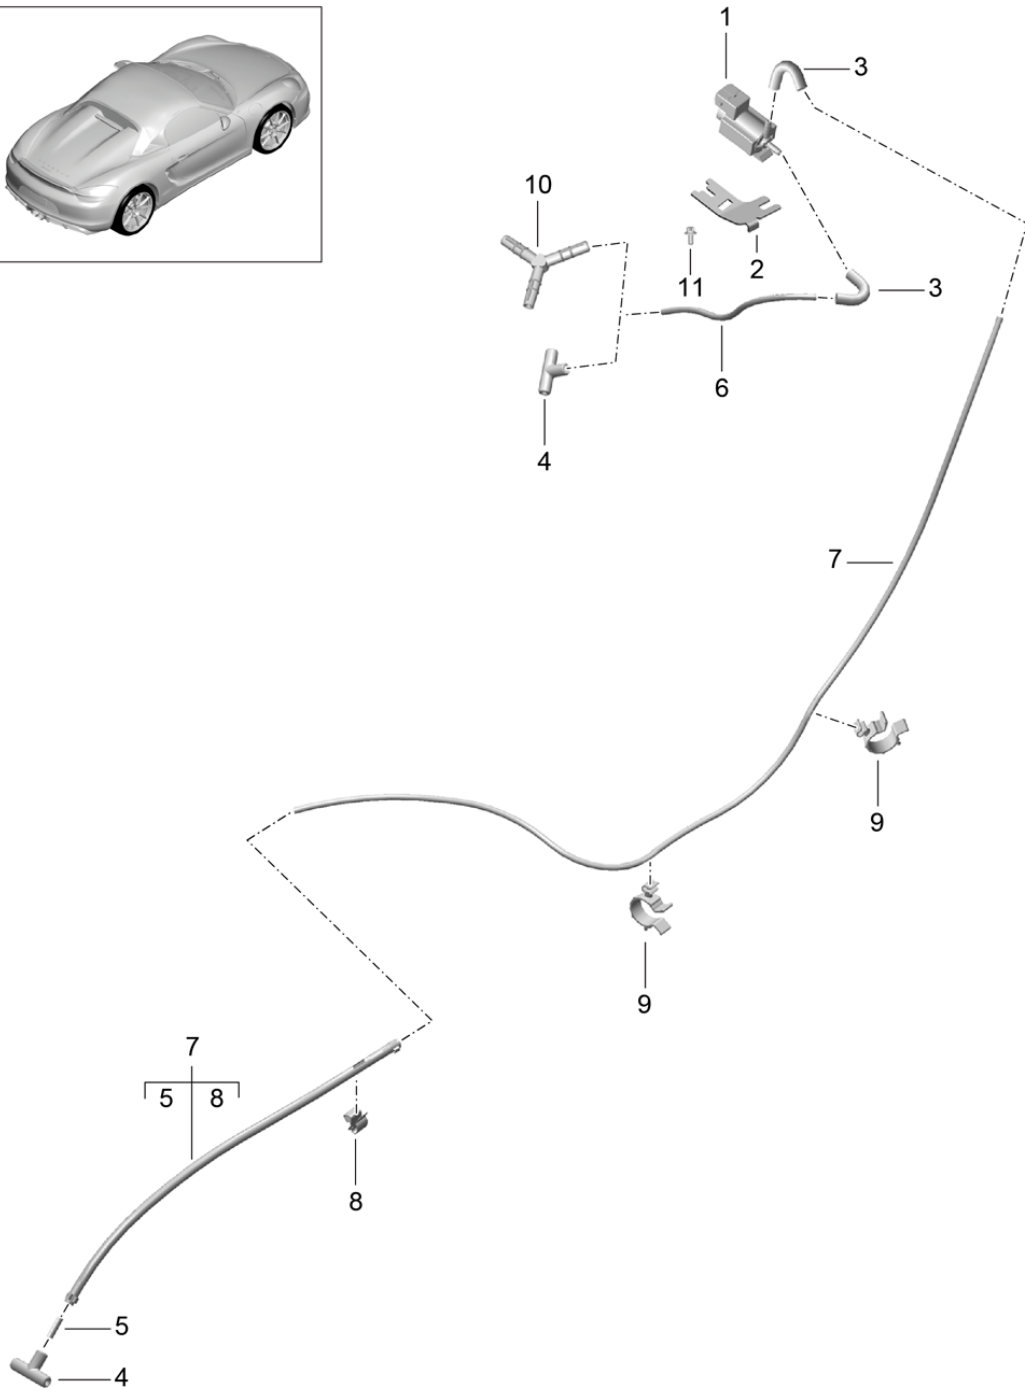

Model: 981SPY

Model life 2016>>2016

Pos	Part Number	Description	Remark	Qty	Model
15	981 111 280 00	clamp		1	PR:XLF
16	981 606 279 00	Holder for lambda probe		1	
17	999 507 909 40	Cable holder 11,5 - 13,0		3	
18	981 111 125 00	Console elbow	left	1	
(18)	981 111 126 00	Console elbow	right	1	
19	900 385 001 01	Torx screw M 8 X 20		6	
20	981 113 313 00	Bracket Exhaust manifolds Discontinued part		2	
20	981 113 313 01	Bracket Exhaust manifolds		2	
21	981 111 280 00	clamp		1	PR:XLF
22	981 111 049 01	Vacuum line		2	PR:XLF
23	991 111 381 02	Vacuum unit	steel left	1	PR:XLF
(23)	991 111 385 01	Vacuum unit	right	1	PR:XLF
25	999 651 360 01	Cable fastener 6,00		4	PR:XLF

Model: 981SPY

Model life 2016>>2016