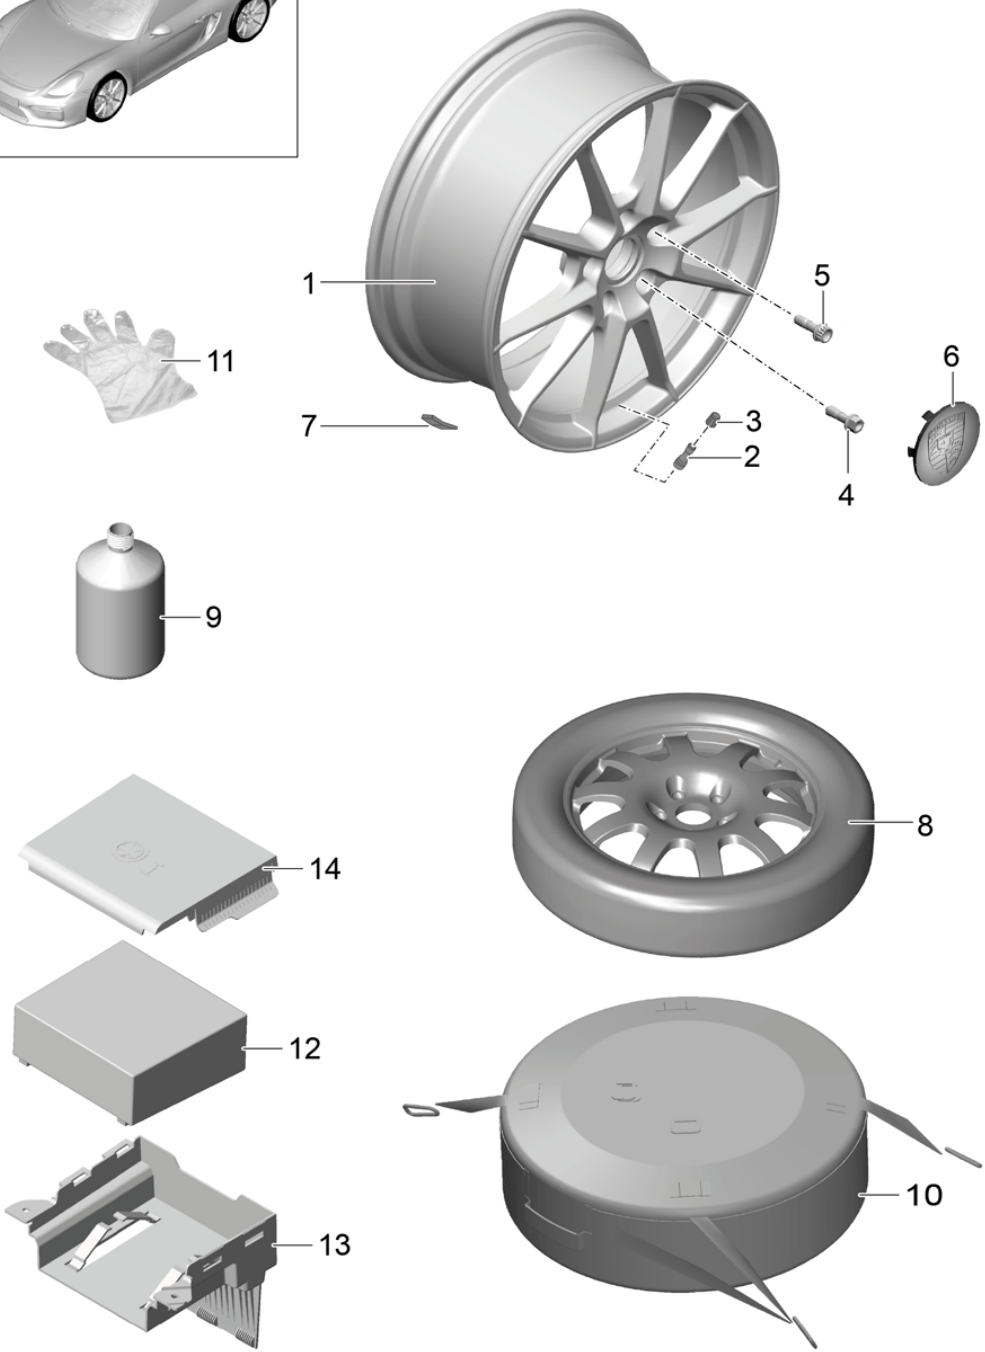

Model: 981SPY

Model life 2016>>2016

Pos	Part Number	Description	Remark	Qty	Model
1	981 333 980 06	Shock absorbers		2	PR:X73
2	999 084 133 01	Coil spring Shock absorbers		2	
3	981 333 207 00	Hexagon nut M 14 X 1,5		4	PR:X73
4	981 333 059 01	stop washer		2	
5	999 703 543 40	Shock absorber bearing		2	
6	981 333 509 00	End cap Engine support bearing		2	
(6)	981 333 509 01	Centring ring 3,0 MM		2	
7	981 333 504 01	Centring ring 6,0 MM		2	
8	987 333 301 00	spring bush		2	PR:X73
9	981 333 505 00	helper spring		2	
10	981 333 980 09	Bellows		2	
	981 333 980 09 504	Coil spring 1 pair of springs		1	PR:X73,480
		Identification: >> >> Red lilac pink			
11	999 084 447 01	Hexagon nut M 8		6	
11	PAF 003 923	Hexagon nut M 8		6	
12	999 072 868 01	Hexagon bolt M 12 X 1,5 X 80		2	
13	999 084 445 01	Locknut M 12 X 1,5		2	

Model: 981SPY

Model life 2016>>2016