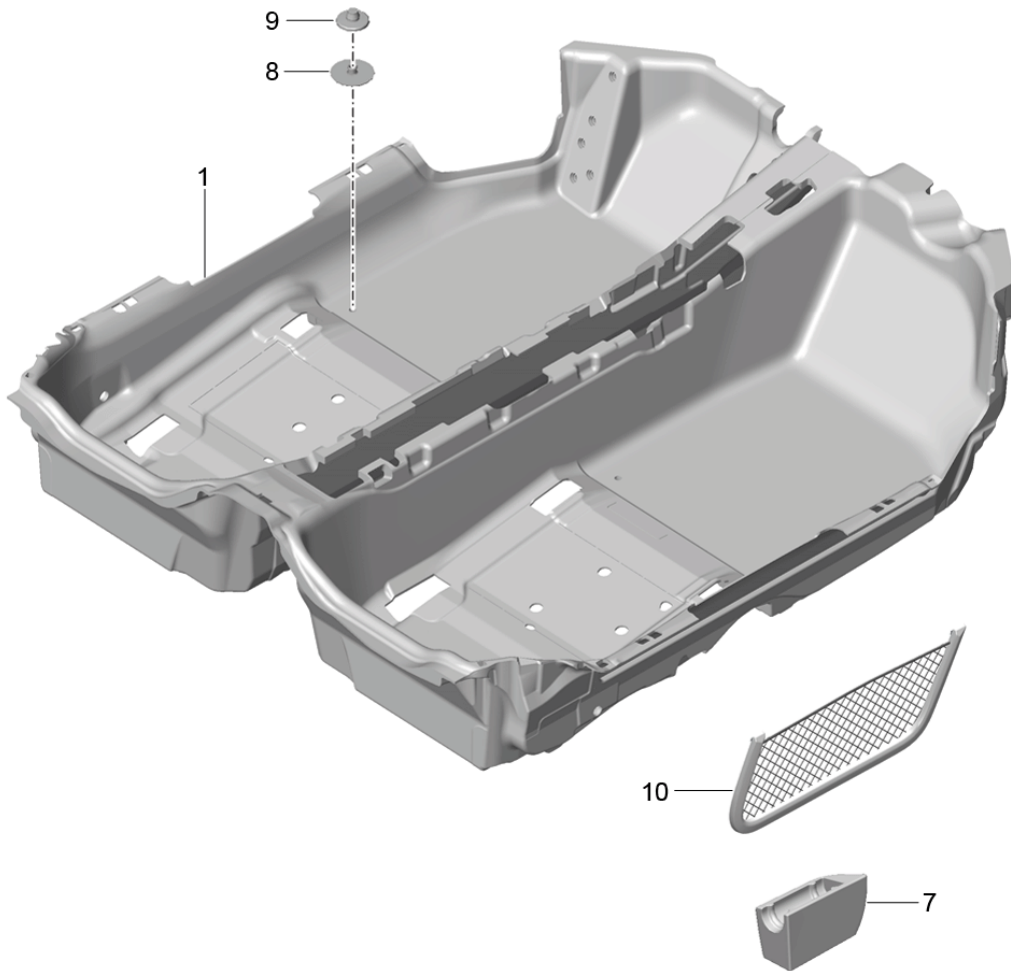

Model: 981SPY Model life 2016>>2016

Pos	Part Number	Description	Remark	Qty	Model
1	981 551 053 03	Luggage compartment Carpet Trim	rear	1	
2	981 551 053 03 A31 981 551 147 00	Luggage compartment Black Carpet Support		1	
3	999 049 032 40	Hexagon plastic collar nut		2	
4	981 551 765 00	shelf Carpet	left	1	
5	981 551 766 01	Luggage compartment shelf Carpet	right	1	
6	981 551 764 02	Luggage compartment shelf Carpet	center	1	
7	981 551 753 01	Luggage compartment Support	left	1	
8	981 551 754 03	Support	right	1	PR:140
9	981 551 251 02	cover - lock Luggage compartment		1	
10	981 551 251 02 1E0 981 551 377 02	Black Assembly frame Service Cup	left	1	
11	981 551 378 02	Assembly frame Service Cup	right	1	
12	999 049 033 40	Plastic nut T6/16,0		2	
14	981 551 381 01	Cover Service Cup	left	1	
15	981 551 381 01 1E0 981 551 382 01	Black Cover Service Cup	right	1	
17	981 551 382 01 1E0 999 507 681 01	Black Clip		2	
18	999 507 130 01	U-clip		3	

Model: 981SPY

Model life 2016>>2016