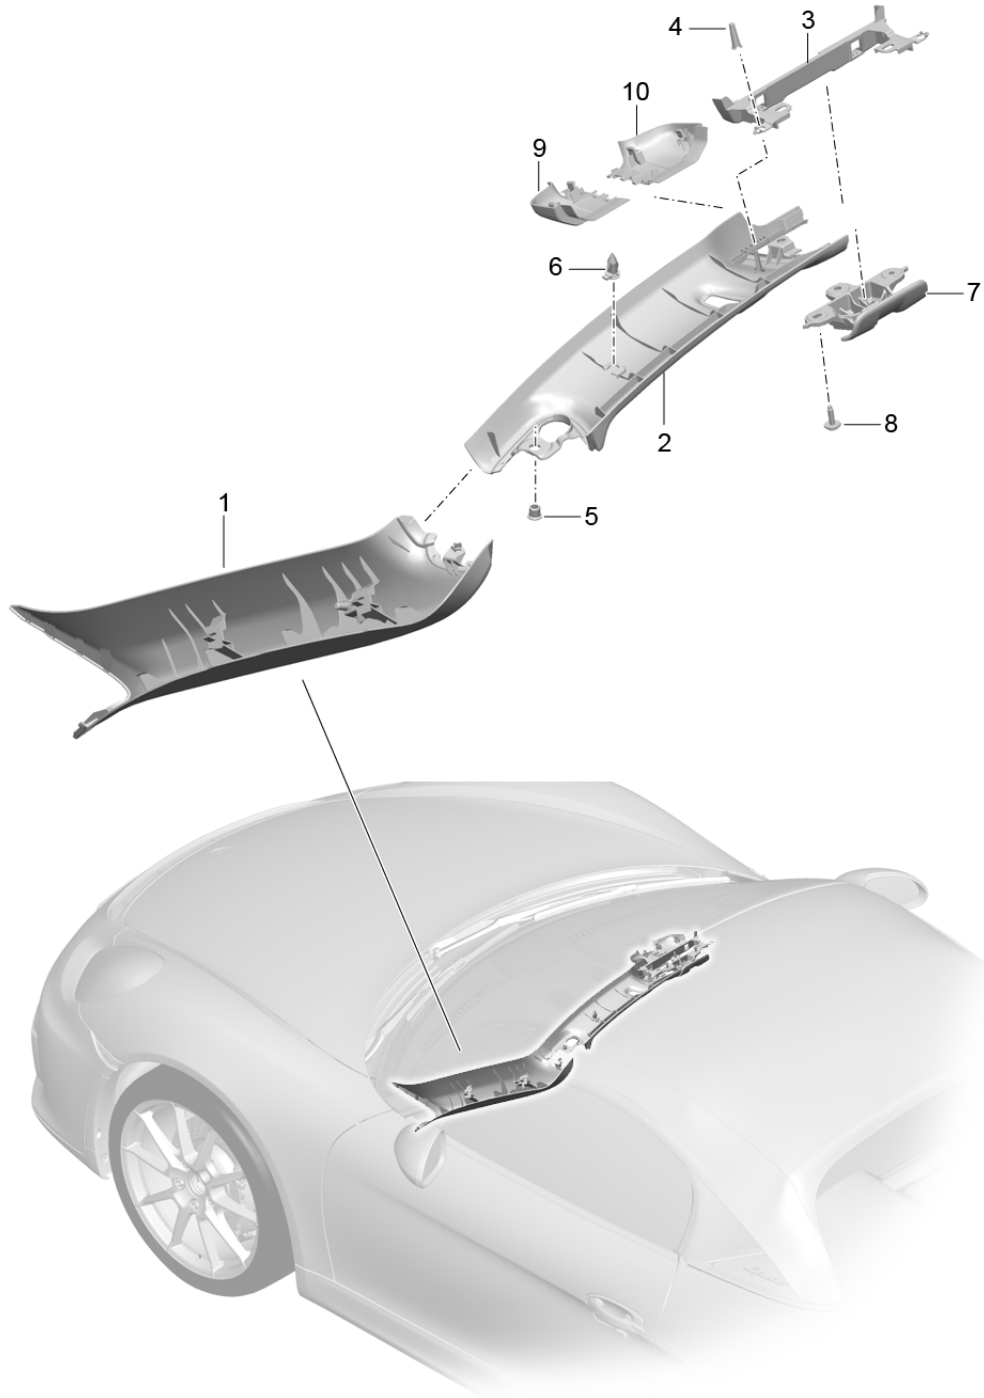

Model: 981SPY

Model life 2016>>2016

Model: 981SPY Model life 2016>>2016

Pos	Part Number	Description	Remark	Qty	Model
1	981 555 181 06	Linings A-pillar Cowl panel covering	left	1	
(1)	981 555 181 06 1E0	A-pillar trim Black	right	1	
2	981 555 182 06	A-pillar trim Black	left	1	PR:631,632, 852
(2)	981 555 182 06 1E0	Cowl panel covering Black	left	1	
(2)	981 555 059 02	Cowl panel covering Black	right	1	PR:631,632, 852
(2)	981 555 059 03	Trim Cowl panel covering Black	right	1	
(2)	981 555 060 02	Cowl panel covering Black	right	1	
(2)	981 555 060 03	Trim Cowl panel covering Black	right	1	
3	981 555 060 03 1E0	Retaining frame Cover		1	
4	981 555 825 01	Black		1	
4	996 555 857 00	Grommet		1	
5	999 209 116 01	Cowl panel covering spacer sleeve		1	
6	999 591 143 40	Cowl panel covering 8,0 X 2,0 Clip		1	
7	991 561 235 04	Cowl panel covering 12,0 X 2,0 Support		1	
8	991 561 235 04 5Q0	sealing bearing Cowl panel covering Black		1	
8	999 073 223 01	Bolt with washer Cowl panel covering M 6 X 25		1	
9	981 555 525 00	Cover GPS-ANTENNE	left	1	
10	981 555 525 00 1E0	Cowl panel covering Black	left	1	PR:631,632, 852
(10)	981 555 525 01	Cover GPS-ANTENNE	left	1	
(10)	981 555 525 01 1E0	Cowl panel covering Black	left	1	
(10)	981 555 526 00	Cover GPS-ANTENNE	left	1	
(10)	981 555 526 00 1E0	Cowl panel covering Black	left	1	
(10)	981 555 526 00	Cover GPS-ANTENNE	left	1	
(10)	981 555 526 00 1E0	Cowl panel covering Black	left	1	