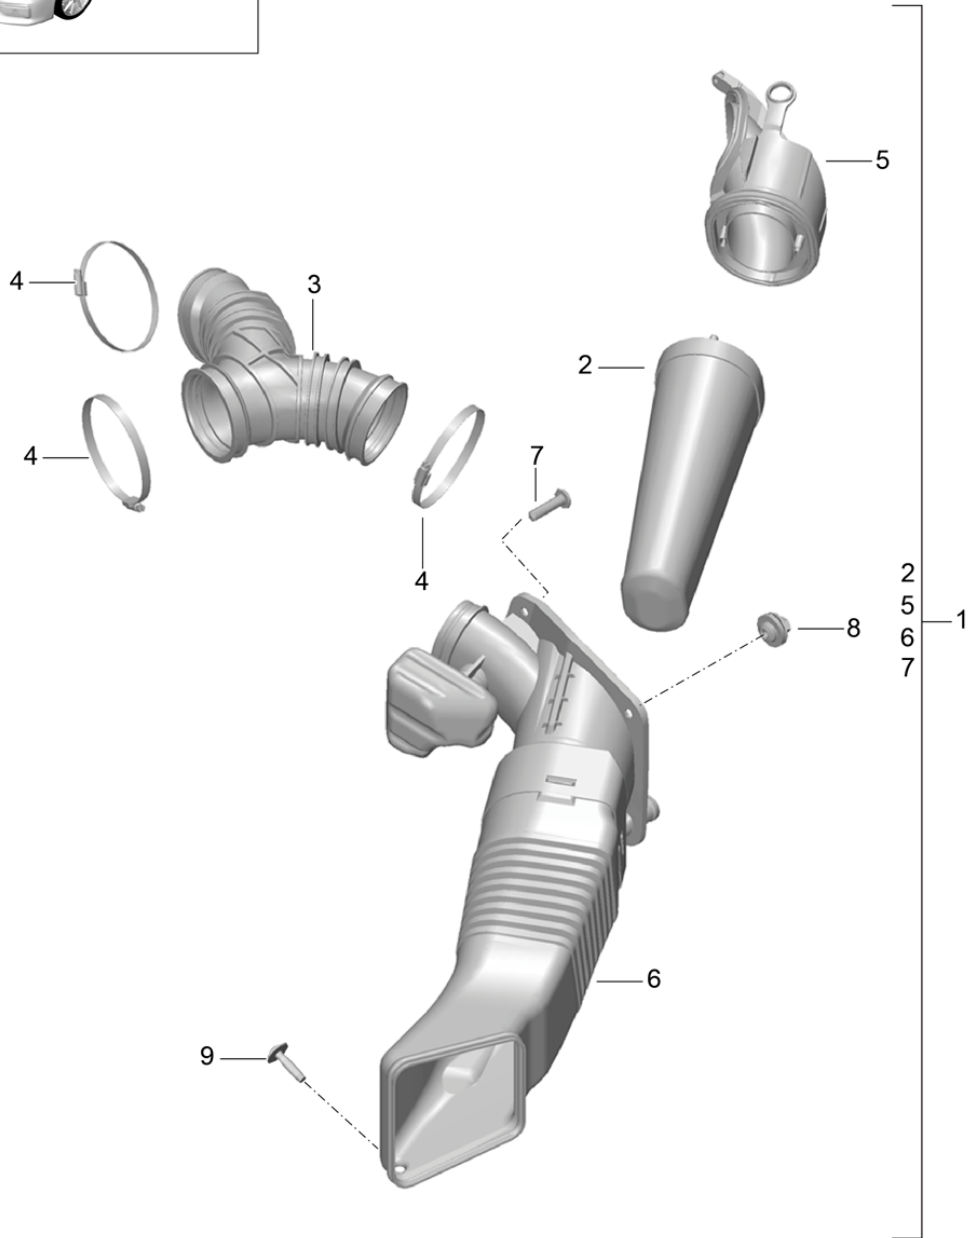

Model: 981SPY

Model life 2016>>2016

Model: 981SPY

Model life 2016>>2016

Pos	Part Number	Description	Remark	Qty	Model
1	981 110 021 03	Air filter		1	
(1)	981 110 022 03	Air filter	left	1	
2	981 110 130 00	Air filter element	right	1	
3	981 110 270 00	Air filter housing		2	
4	N 024 508 5	Air guide		1	
5	981 110 133 00	Hose clamp		3	
(5)	981 110 134 00	Tube	left	1	
6	981 110 211 03	Tube	right	1	
(6)	981 110 212 03	Air filter housing	left	1	
7	999 919 237 00	Air filter housing	right	1	
8	999 084 136 01	fillister hd. bolt 5 X 20		6	
		Hexagon nut		8	
		with:			
		Grommet			
		M 6			
9	N 907 321 03	Hexagon socket oval head bolt 4,0 X 16,0		2