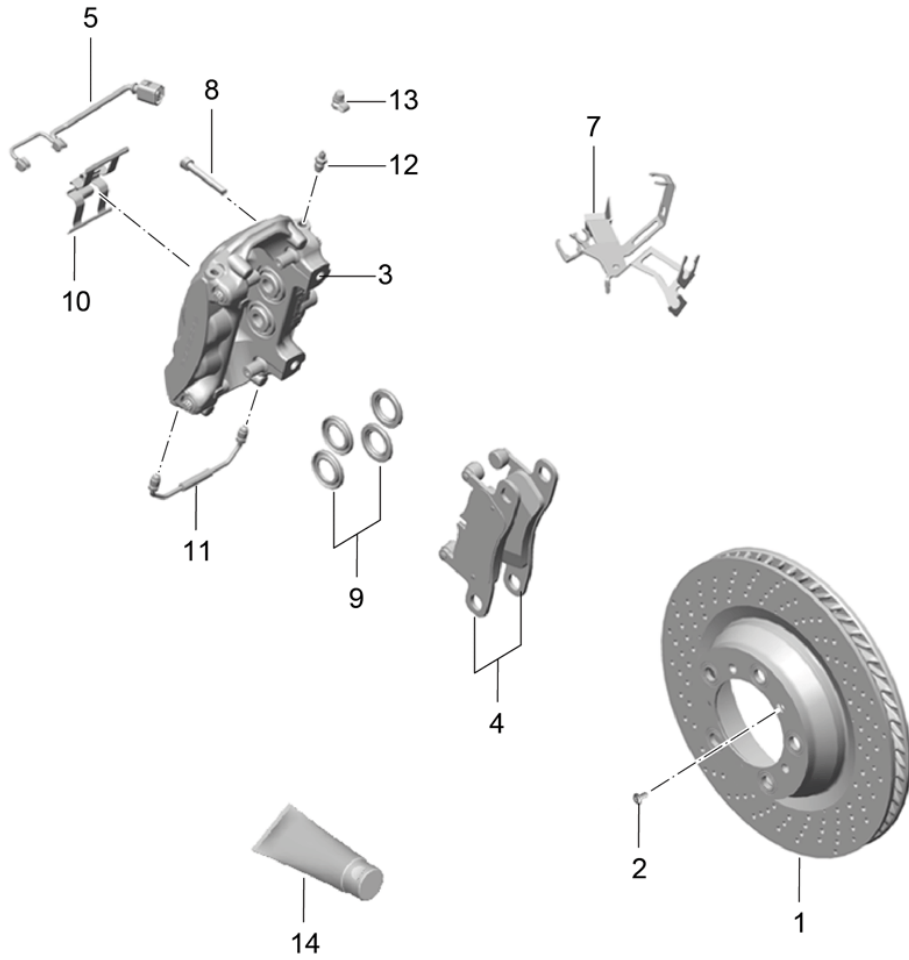

Model: 981SPY

Model life 2016>>2016