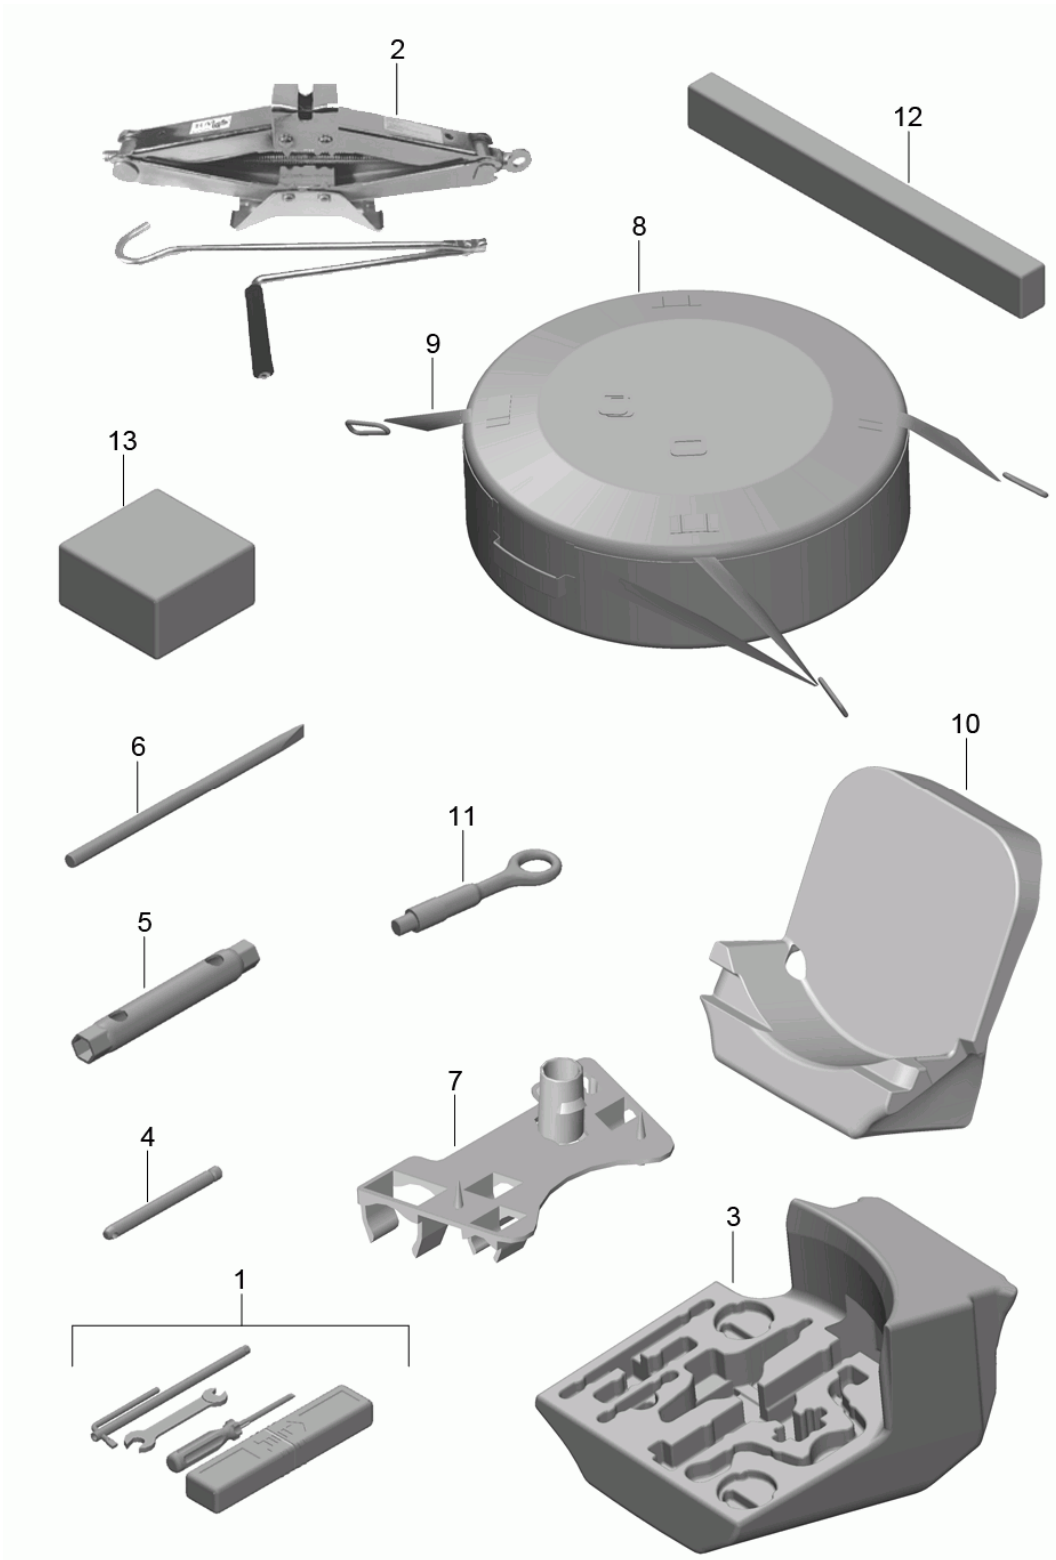

Model: 981SPY

Model life 2016>>2016

Model: 981SPY Model life 2016>>2016

Pos	Part Number	Description	Remark	Qty	Model
1	997 721 115 01	Tool jack Toolbox with contents comprising:		1	
-	477 012 229	Double open-ended spanner 10 X 13		1	
-	477 012 231	screwdriver		1	
-	111 012 287	handle for screwdriver		1	
-	999 571 077 02	Socket wrench - 5 - for Headlights		1	
2	996 721 211 00	Scissors type jack		1	PR:447
3	996 722 101 00	Foam part		1	PR:447
4	999 571 074 30	Threaded stud for Assembly Wheels		1	PR:447
5	477 012 221 A	wheel bolt wrench		1	PR:447
6	999 571 069 30	operating rod for Rim wrench		1	PR:447
7	997 722 801 00	Mounting for vehicle tools		1	PR:447
8	991 722 061 00	Cover Spare wheel		1	PR:447
-	996 361 521 00	Protective sleeve		1	PR:447
9	997 722 073 00	tensioning strap Spare wheel		1	PR:447
10	981 722 103 00	Support Spare wheel		1	PR:447
11	970 721 551 01	Tow hitch No longer use the part here		1	
(11)	970 721 551 02	Tow hitch		1	
12	8K0 860 251	warning triangle		1	
-		Bracket warning triangle			
13	000 722 041 01	see illustration: first aid kit	807-000	1	