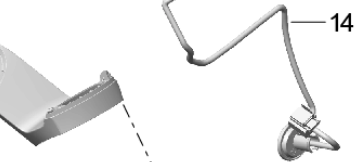

Model: 981SPY

Model life 2016>>2016