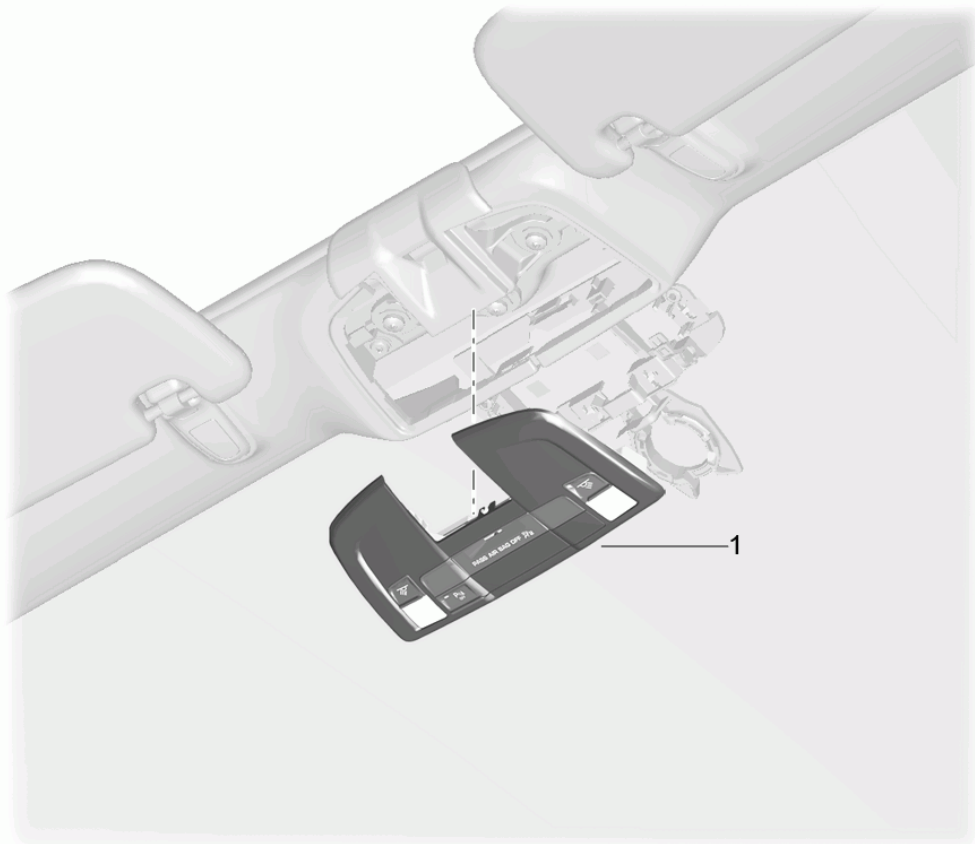

Model: 981SPY

Model life 2016>>2016

Model: 981SPY Model life 2016>>2016

Pos	Part Number	Description	Remark	Qty	Model
1	991 613 123 10	Console Roof Roof console		1	PR: -607, -608, -630
1	991 613 123 10 1E0 991 613 124 10	Black Roof console		1	PR: 607, 608, -630
1	991 613 124 10 1E0 991 613 223 10	Black Roof console		1	PR: 630, -607, -608
1	991 613 223 10 1E0 991 613 224 10	Black Roof console		1	PR: 607, 608, 630
	991 613 224 10 1E0	Black