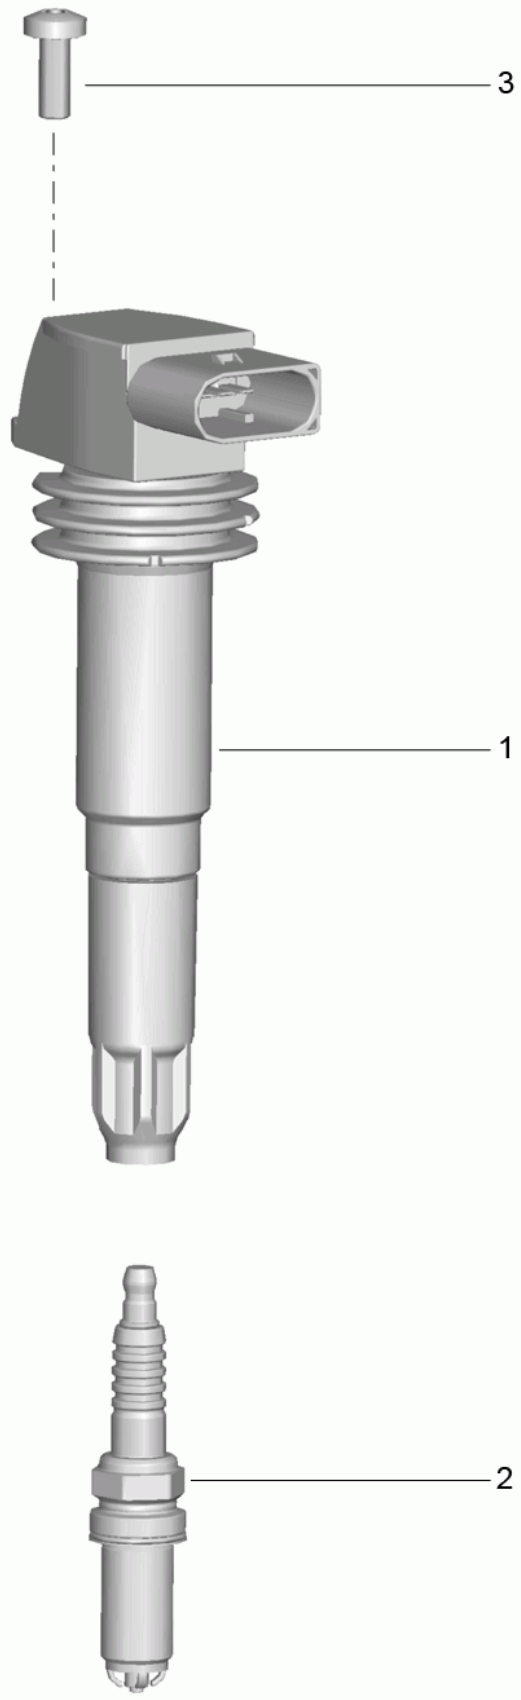

Model: 981SPY

Model life 2016>>2016