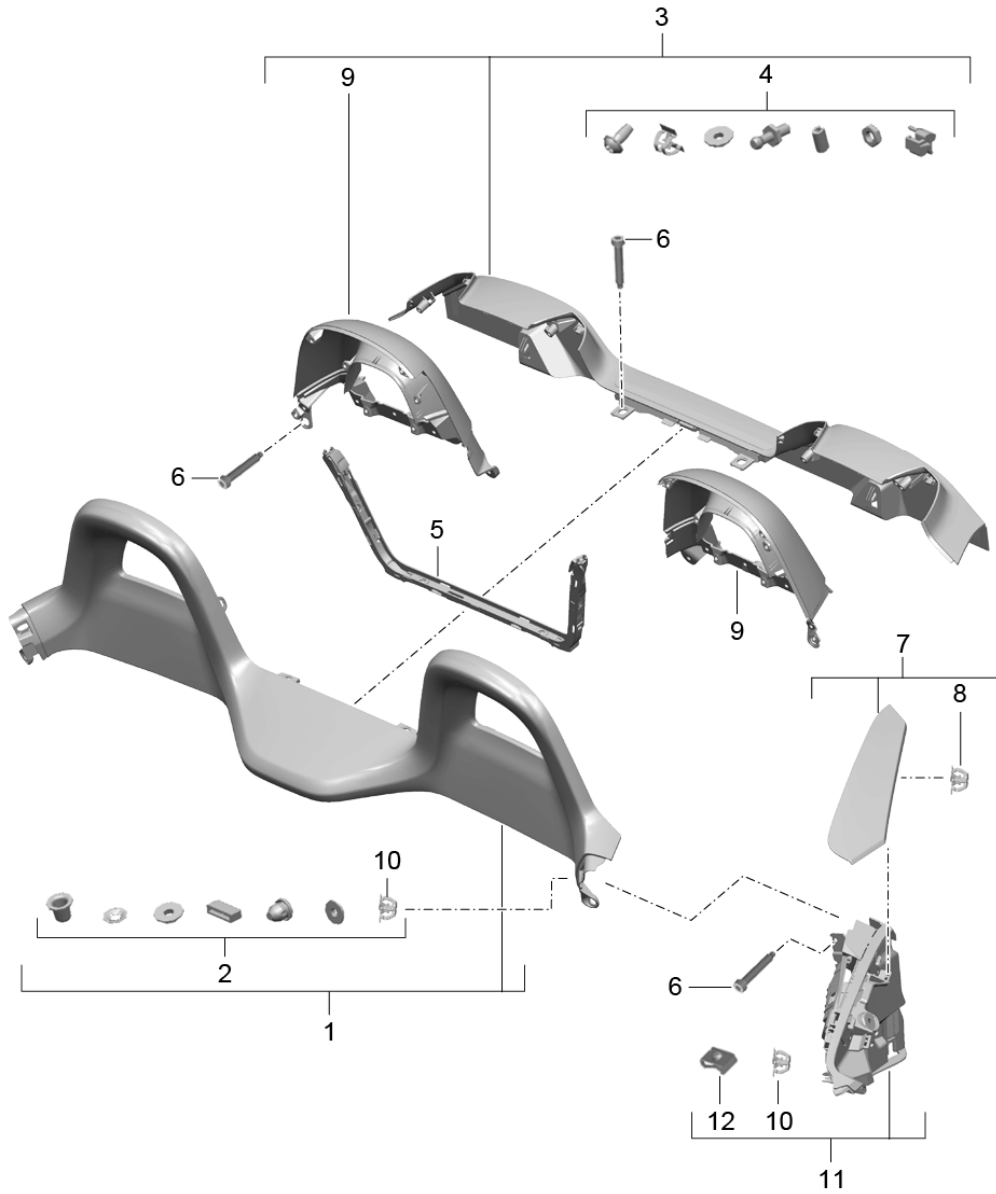

Model: 981SPY

Model life 2016>>2016

Model: 981SPY Model life 2016>>2016

Pos	Part Number	Description	Remark	Qty	Model
1	981 555 311 03 981 555 311 03 OK1	Linings roll bar Rollover bar trim Matt black	front -11,21,58,67, 79	1	
2	981 555 311 03 OE1 981 555 911 00	Carrera Red Parts kit Securing element for Trim roll bar	-24 front	1	
3	981 555 331 06 981 555 331 06 OK1	Rollover bar trim Matt black	rear -11,21,24,58, 67,79	1	
4	981 555 931 00	Parts kit Securing element for Trim roll bar	rear	1	
5		Guide		1	
6	900 976 011 01	see illustration: Socket head bolt M5X30	811-055	X	
7	981 555 263 09 981 555 263 09 OK1	Upper part Matt black D >> - 17.01.2016	left	1	
7	981 555 263 11 981 555 263 11 OK1	Upper part Matt black D - 18.01.2016>>	left	1	
(7)	981 555 264 09 981 555 264 09 OK1	Upper part Matt black D >> - 17.01.2016	right	1	
(7)	981 555 264 11 981 555 264 11 OK1	Upper part Matt black D - 18.01.2016>>	right	1	
8	N 906 422 01	Clip		1	
9	981 555 731 00	Set Linings roll bar primed	rear upper	1	
10	955 552 208 00	Clamp		2	
11	981 555 531 00	Mounting bracket for Upper part	left	1	
(11)	981 555 532 00	Mounting bracket for Upper part	right	1	
12	999 507 702 01	panel nut M5		2