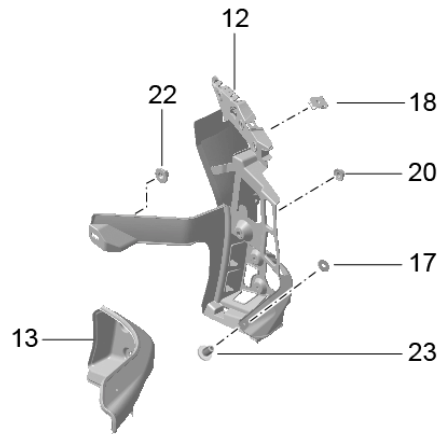

Model: 981SPY

Model life 2016>>2016

Model: 981SPY

Model life 2016>>2016

Pos	Part Number	Description	Remark	Qty	Model
1	981 505 020 20	bumper Trim	rear rear	1	PR:-7X9
1	981 505 020 28	primed Trim	rear	1	PR:7X9
2	991 505 803 00	primed Cover cap		1	
	991 505 803 00 G2L	Tow hitch			
3	981 505 511 80	orange Trim	left rear lower	1	
4	981 505 511 80 1E0	Black			
	981 505 512 80	Trim	right rear lower	1	
5	981 505 512 80 1E0	Black			
	981 505 853 80	Retaining frame		1	
	981 505 853 80 1E0	Black			
6	981 505 811 80	Trim	rear lower	1	
8	981 505 811 80 1E0	Black			
	981 505 617 00	Heat insulation	left	1	
(8)	981 505 618 00	Heat insulation	right	1	
9	981 505 691 00	Protective film	left	1	
(9)	981 505 692 00	Rear spoiler Protective film	right	1	
10	981 505 845 04	Rear spoiler retaining strip	left rear	1	
(10)	981 505 846 04	retaining strip	right rear	1	
12	981 505 631 01	Bracket	left side	1	
(12)	981 505 632 01	Bracket	right side	1	
13	981 505 479 00	Heat insulation	left outer	1	
(13)	981 505 480 00	Heat insulation	right outer	1	
14	999 507 696 00	U-clip		X	
		1,2-1,7X10			
15	999 073 227 09	panel screw		X	
		ST 4,8X19			
17	900 151 006 03	Washer		4	PR:553
		6			
18	999 507 795 09	panel nut		6	
		ST 4,8			
19	999 507 309 02	panel nut		X	
		ST 4,8			
21	999 507 856 01	panel nut		2	
		M6			
22	999 049 032 40	Hexagon plastic collar nut		X	
		T6/22X10,5			
23	999 190 115 30	Pop rivet		8	
		A 6,4X10,0			
24	982 853 025	Set		1	PR:193
		wheel cover			
25	982 853 025 OK1	Matt black Assembly kit		1	
		Number plate			
26	991 505 899 00	see illustration: Bracket Camera	802-000	1