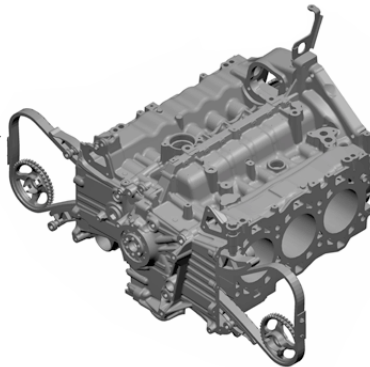

Model: 981SPY

Model life 2016>>2016

1

2

3

Model: 981SPY Model life 2016>>2016

Pos	Part Number	Description	Remark	Qty	Model
		Replacement engine without: Clutch plate - PDK - Gearbox			
		with: Compressor Air conditioning			
1	9A1 100 924 02	Replacement engine	MA1.24	1	DBXB+ PR:036,572, 573
1	9A1 100 924 BX	Replacement engine	MA1.24	1	DBXB+ PR:036,572, 573
1	9A1 100 924 03	Replacement engine	MA1.24	1	DBXB+ PR:036,574
1	9A1 100 924 CX	Replacement engine	MA1.24	1	DBXB+ PR:036,574
2	9A1 100 924 60	Base engine comprising: Crankcase housing Connecting rod Crankshaft piston oil pump timing chain Parts kit	MA1.24	1	DBXB
		without: Gaskets			
		also use:	999 075 350 2	18	
			981 111 113 00	2	
			999 170 151 90	6	
			9A1 107 224 00	1	
			996 107 313 51	1	
2	9A1 100 924 RX	Base engine comprising: Crankcase housing Connecting rod Crankshaft piston oil pump timing chain Parts kit	MA1.24	1	DBXB
		without: Gaskets			
		also use:	999 075 350 2	18	
			981 111 113 00	2	
			999 170 151 90	6	
			9A1 107 224 00	1	
			996 107 313 51	1	
-	997 111 107 31	Seal Short block 9A110092460/RX Parts kit for seals		2	DBXB
		also use:	9A1 110 866 04	6	
			999 701 112 41	6	
			9A1 110 524 02	6	
			900 906 011 02	6	
			9A1 110 520 01	6	
			999 704 020 90	6	
			999 707 643 40	1	
			999 707 404 40	2	
			9A1 106 226 03	1	