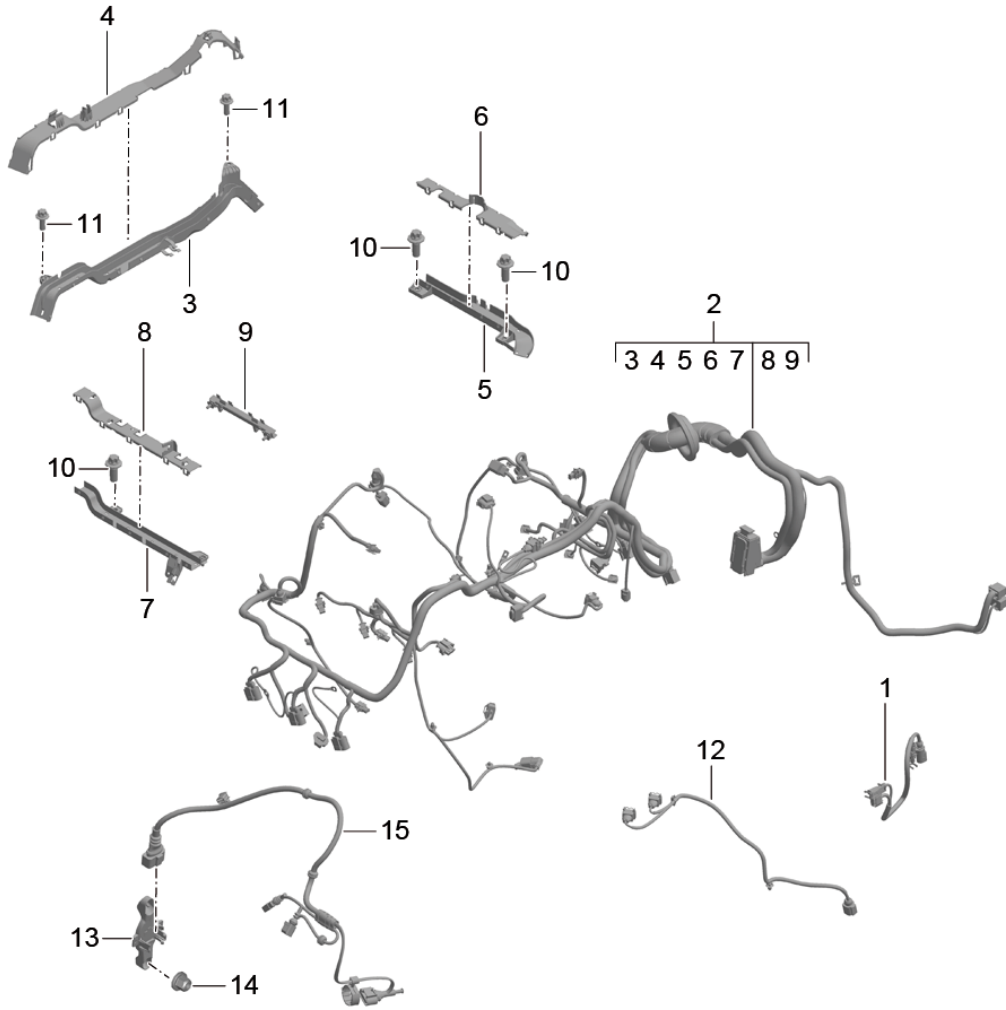

Model: 981SPY

Model life 2016>>2016

Pos	Part Number	Description	Remark	Qty	Model
4	991 612 757 01	(passenger side) Wire set Centre console		1	
5	991 612 701 00	Wire set Glove box		1	

Model: 981SPY

Model life 2016>>2016