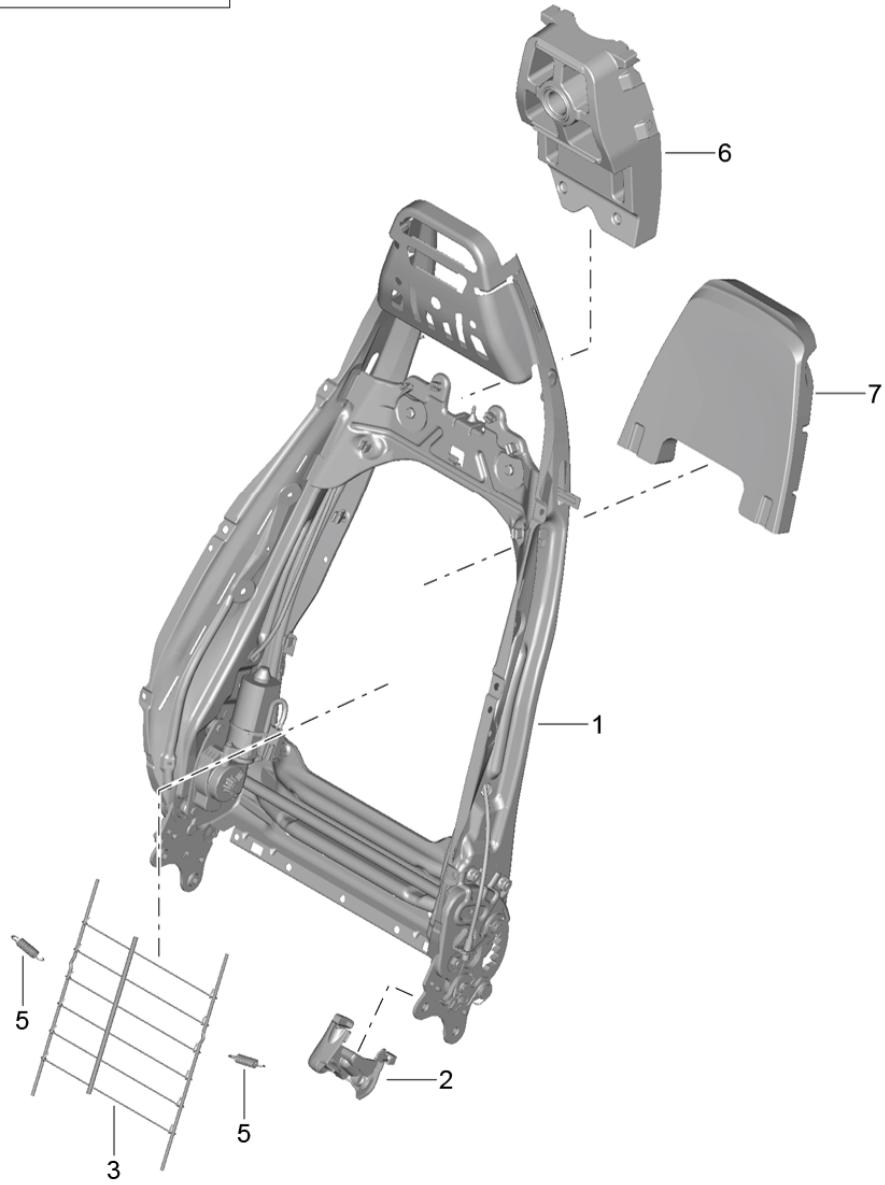

Model: 981SPY

Model life 2016>>2016

Model: 981SPY Model life 2016>>2016

Pos	Part Number	Description	Remark	Qty	Model
1	9P1 881 045 F	Backrest frame Sports seat Plus Accessories backrest frame Sport version		1	PR:323,324
(1)	9P1 881 045 E	backrest frame Sport version		1	PR:317,318
		with:			
2	991 521 335 01	Memory Cover panel Mounting component Sport version	left inner	1	PR:323
(2)	991 521 335 01 D20	silver grey metallic			
	991 521 336 01	Cover panel Mounting component Sport version	right inner	1	PR:324
	991 521 336 01 D20	silver grey metallic			
3	991 521 855 00	Grille Backrest frame		1	
5	991 521 893 00	tension spring Grille	left a. right	1	
6	991 521 887 02	Backrest frame Foam part Head restraint Backrest frame Sport version		1	PR:317,318, 323,324
7	991 521 897 01	Foam part backrest Backrest frame Sport version		1	PR:317,318, 323,324