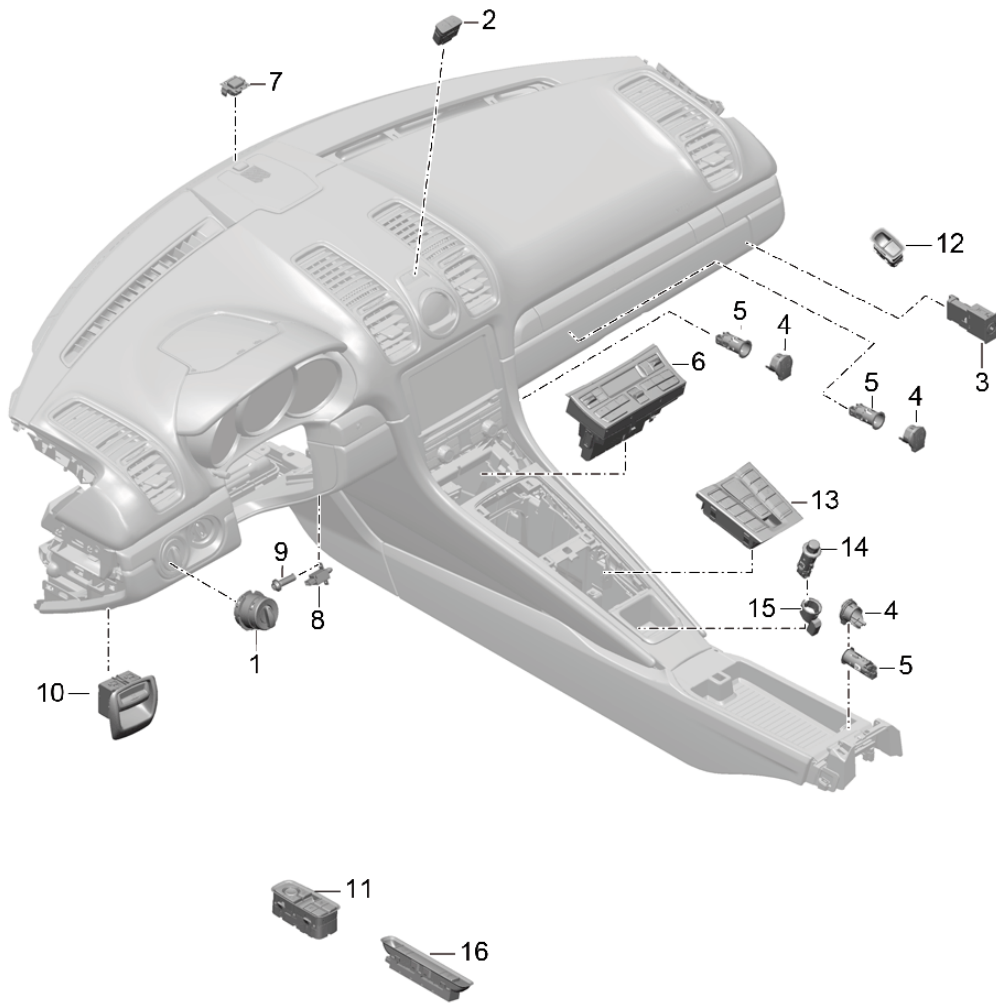

Model: 981SPY Model life 2016>>2016

Pos	Part Number	Description	Remark	Qty	Model
-		Interior lights Door warning light Footwell light Luggage compartment lamp Glove box light Light Exterior mirror interior light			
1	991 632 131 00	fibres optic conductor	903-006 lhd	1	PR:098
(1)	991 632 132 00	Ignition/starter switch fibres optic conductor	903-006 rhd	1	PR:099
2	7PP 947 101	Ignition/starter switch Light		4	
3	991 632 133 00	Footwell light Included LED module		2	PR:630
4	991 632 020 00	Light Luggage compartment	front	1	PR:-630
(4)	991 632 137 00	Light Included LED module Luggage compartment	front	1	PR:630
5	999 631 134 90	bulb X6 W		1	PR:-630
6	970 632 187 00	Bulb holder		3	PR:-630
7	991 632 071 00	Glove box light		1	
8	991 632 085 00	Door handle light	left	1	PR:630
(8)	991 632 086 00	Door handle light	right	1	PR:630

Model: 981SPY

Model life 2016>>2016