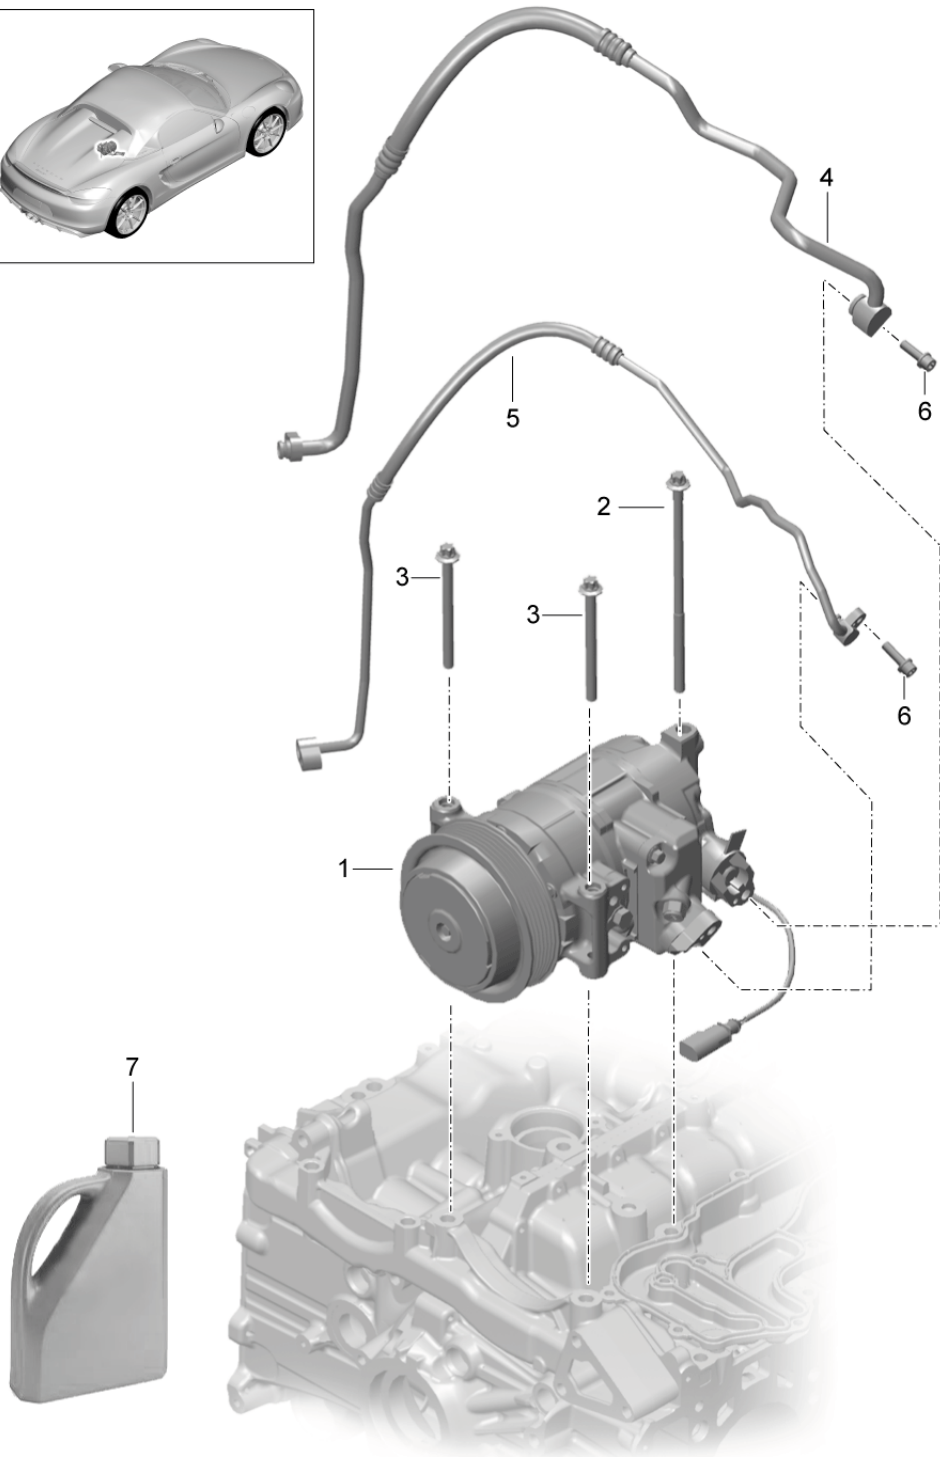

Model: 981SPY

Model life 2016>>2016

Model: 981SPY

Model life 2016>>2016

Pos	Part Number	Description	Remark	Qty	Model
1	9A1 126 011 05	Compressor		1	
(1)	9A1 126 011 AX	Air conditioning Compressor		1	
2	900 385 134 01	Compressor Replacement parts		1	
3	900 385 102 01	Hexagon head bolt M8X170		1	
4		Torx screw M8X90		2	
5		suction line see illustration, item:	813-025,4	1	
6	N 104 144 02	Pressure line see illustration, item:	813-025,5	1	
7	000 043 200 04	Socket head bolt with hexagon socket head M 8X28-U		2	
		Compressor oil 250 ML		1