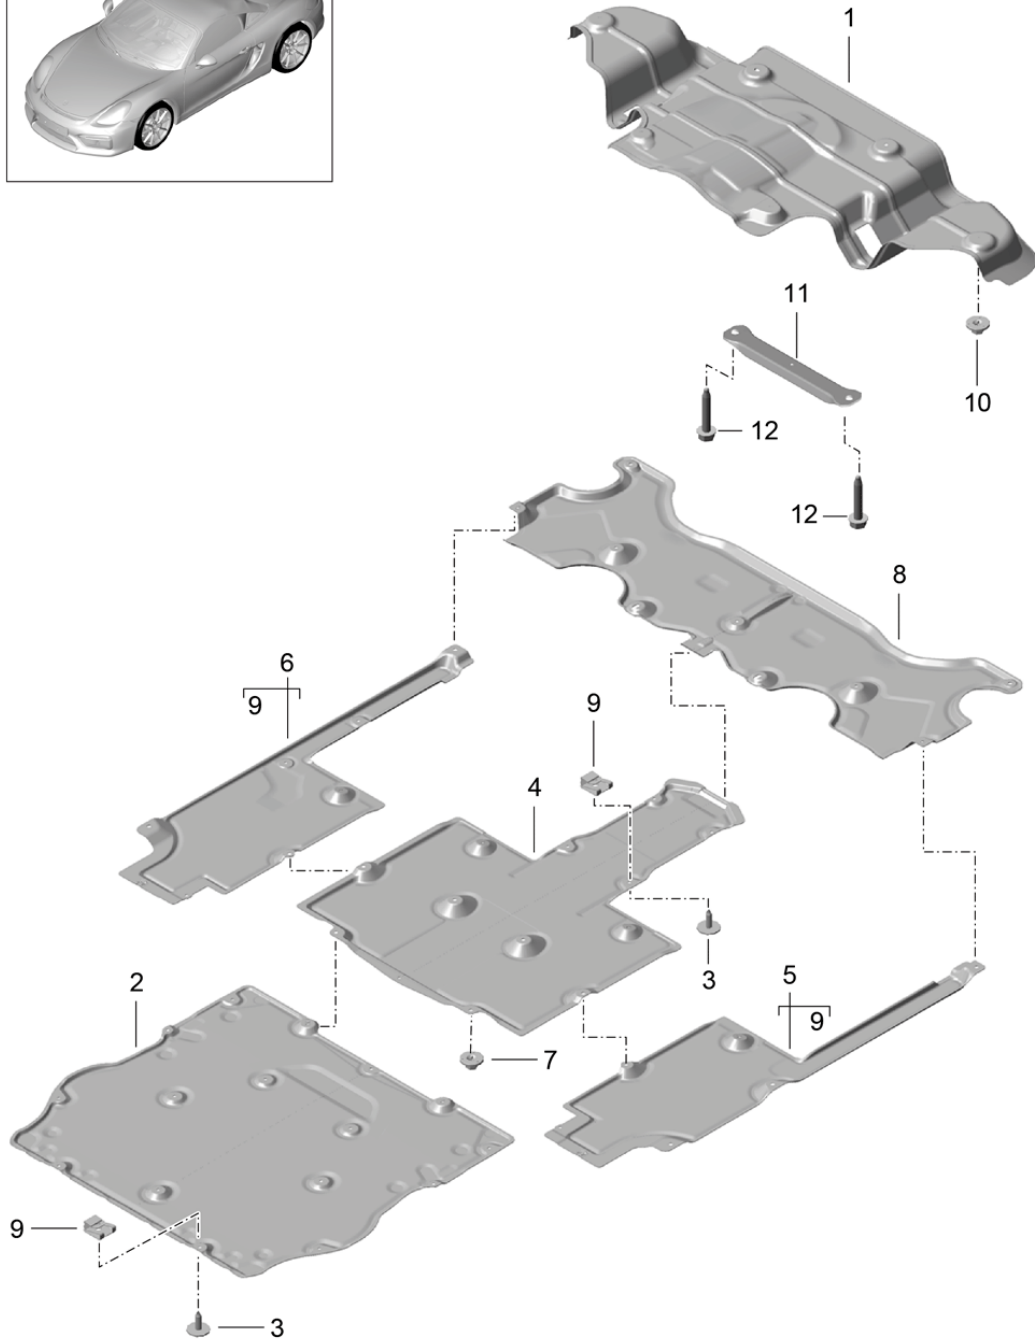

Model: 981SPY

Model life 2016>>2016

Model: 981SPY

Model life 2016>>2016

Pos	Part Number	Description	Remark	Qty	Model
1	981 504 405 01	Trim Underbody Heat insulation boot floor plate		1	
2	991 504 601 04	Cover	front	1	
3	999 073 505 01	panel screw ST 4,8x16		X	
4	991 504 603 00	Cover	center	1	
5	991 504 605 00	Cover	left	1	
6	991 504 606 00	Cover	center right center	1	
7	999 049 032 40	Hexagon plastic collar nut T6/22x10,5		X	
8	981 504 609 00	Cover	rear	1	
9	999 507 309 02	Underbody panel nut ST 4,8		X	
10	999 049 039 01	Hexagon nut T6		6	
11	981 504 843 00	Transverse strut filler plate		1	
12	999 072 837 01	Rear end Hexagon bolt M10 X 55		2