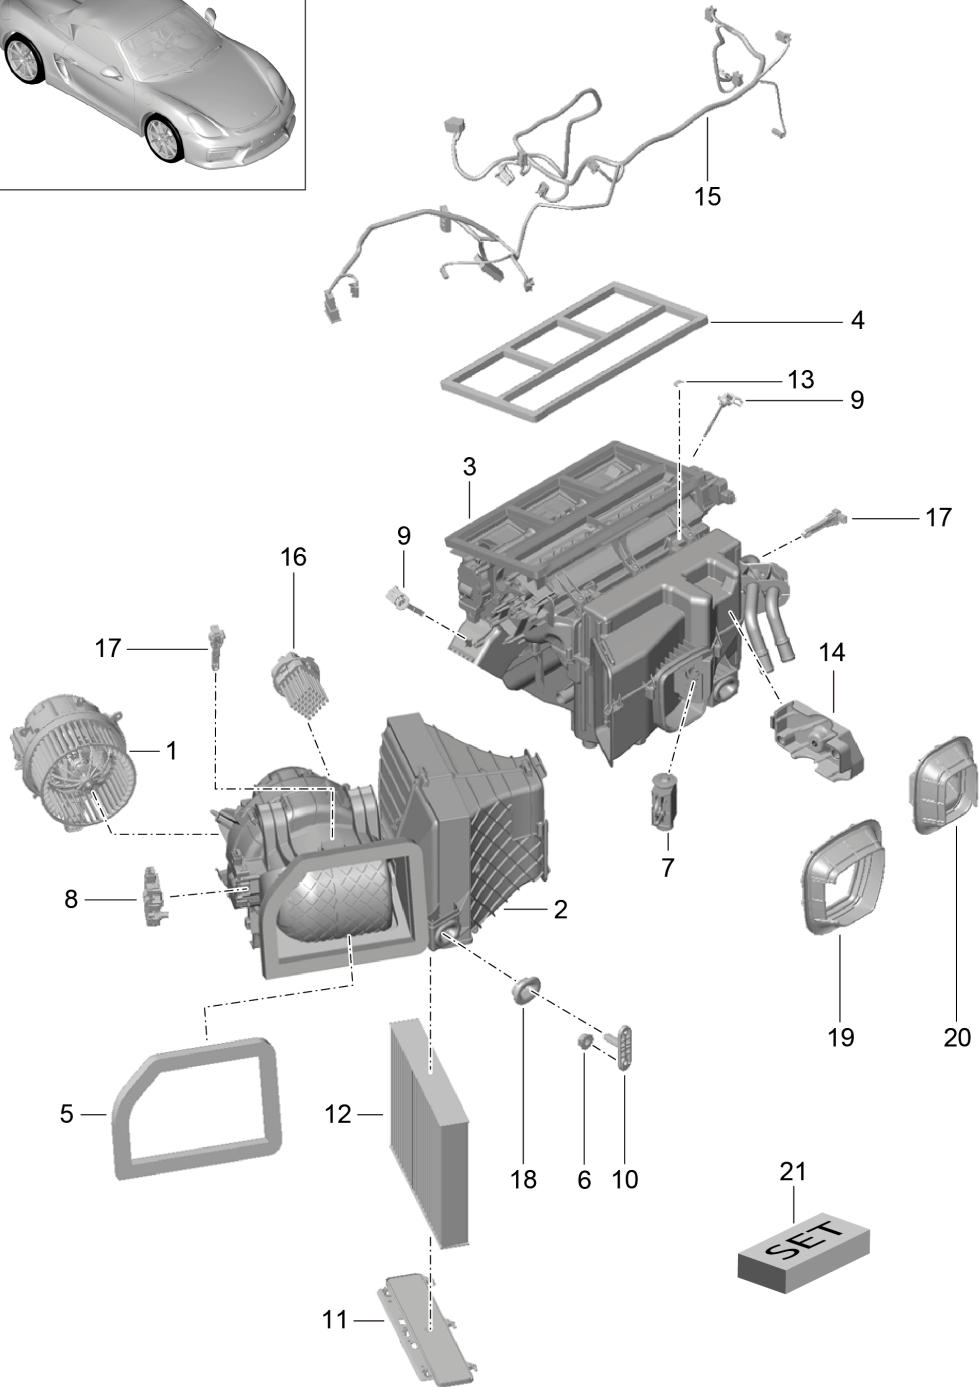

Model: 981SPY Model life 2016>>2016

Pos	Part Number	Description	Remark	Qty	Model
1	981 572 463 00	Air guide Air distributor Air guide	left lhd side	1	PR:098
(1)	981 572 463 01	Air guide	left rhd side	1	PR:099
2	981 572 464 00	Air guide	right lhd side	1	PR:098
(2)	981 572 464 01	Air guide	right rhd side	1	PR:099
3	999 703 462 40	End cap 10,0X65		2	PR:572,574
4	970 653 253 00	Temperature sensor Temperature sensor		2	
5	991 572 693 00	Footwell outlet vent (drivers side)	lhd	1	PR:098
(5)	991 572 694 00	Footwell outlet vent (drivers side)	rhd	1	PR:099
6	991 572 793 02	Footwell outlet vent (passenger side)	rhd	1	PR:099
(6)	991 572 794 02	Footwell outlet vent (passenger side)	lhd	1	PR:098
7	999 507 556 01	panel nut M 5		2	
8	1H0 819 943	round hd. screw (passenger side)		1	
9	999 073 459 01	fillister hd. bolt M5X16 (drivers side)		1	
10	991 572 072 01	Lower part Air intake	lhd	1	PR:098
(10)	991 572 071 00	Lower part Air intake	rhd	1	PR:099
11	900 377 018 09	Hexagon nut M6		2	
12	991 572 272 01	Cover Air intake		1	
13	991 572 371 00	Air filter Air intake		1	
14	991 572 471 01	Grommet Air intake		1	
15	991 573 769 01	Grommet Firewall Expansion valve		1	PR:572,573
16	991 572 263 01	Seal Cross panel Heater pipeline		1	
17		Trim Cold air Cover		1	
18	7PP 907 659	see illustration: Sensor	809-010	1	
19	991 573 794 00	water drain pipe		1	PR:572,573
20	999 512 418 40	Hose clamp 22,7-24,7		1	PR:572,573
21	981 572 769 01	Air guide Intermediate piece	center	1	

Model: 981SPY

Model life 2016>>2016