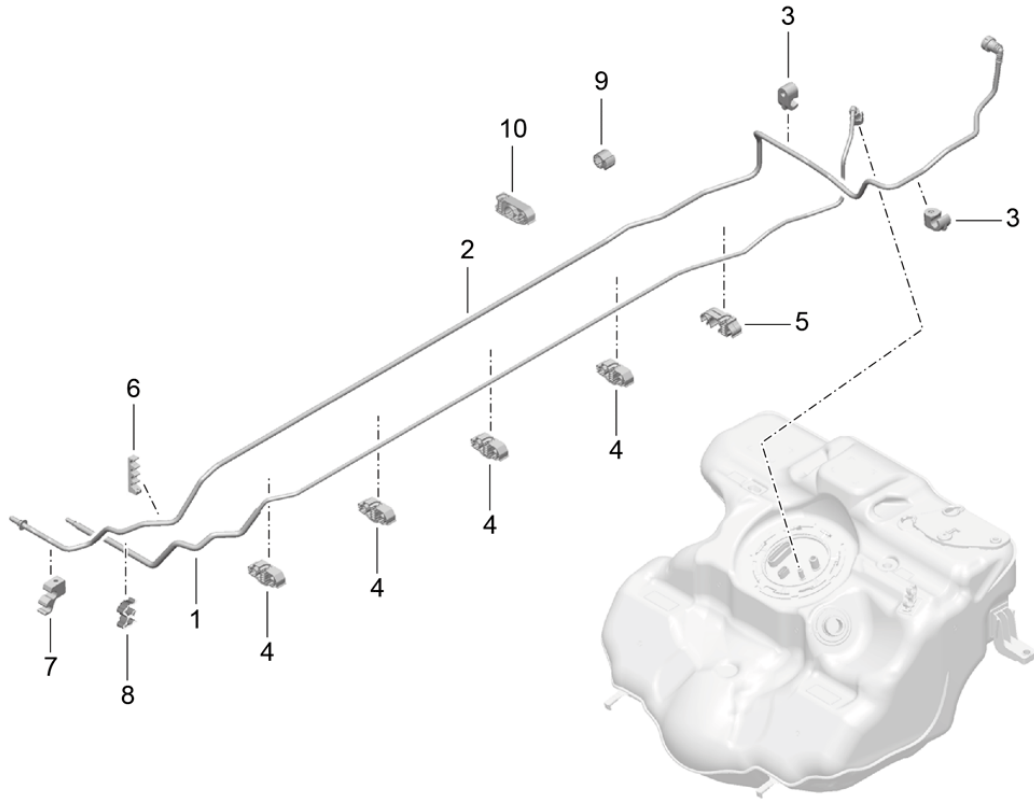

Model: 981SPY

Model life 2016>>2016

Model: 981SPY

Model life 2016>>2016

Pos	Part Number	Description	Remark	Qty	Model
1	981 201 261 00	Fuel system Fuel line	front front	1	
2	981 201 351 00	Pressure line Purge-air line	front	1	
3	999 651 416 40	Cable holder 12,0		2	
4	999 507 269 40	Cable holder 8,0 / 12,0		4	
5	999 507 273 40	Cable holder 8,0 / 16,0 / 10,0		1	
6	999 507 272 40	Cable holder 8,0 / 15,0		1	
7	999 507 271 40	Cable holder 10,0 / 12,0		1	
8	999 507 287 40	Cable holder 8,0 / 10,0		1	
9	999 511 749 40	Distance piece 14,5 / 20,00		1	
10	999 507 189 40	Bracket 10,0 / 16,0		1