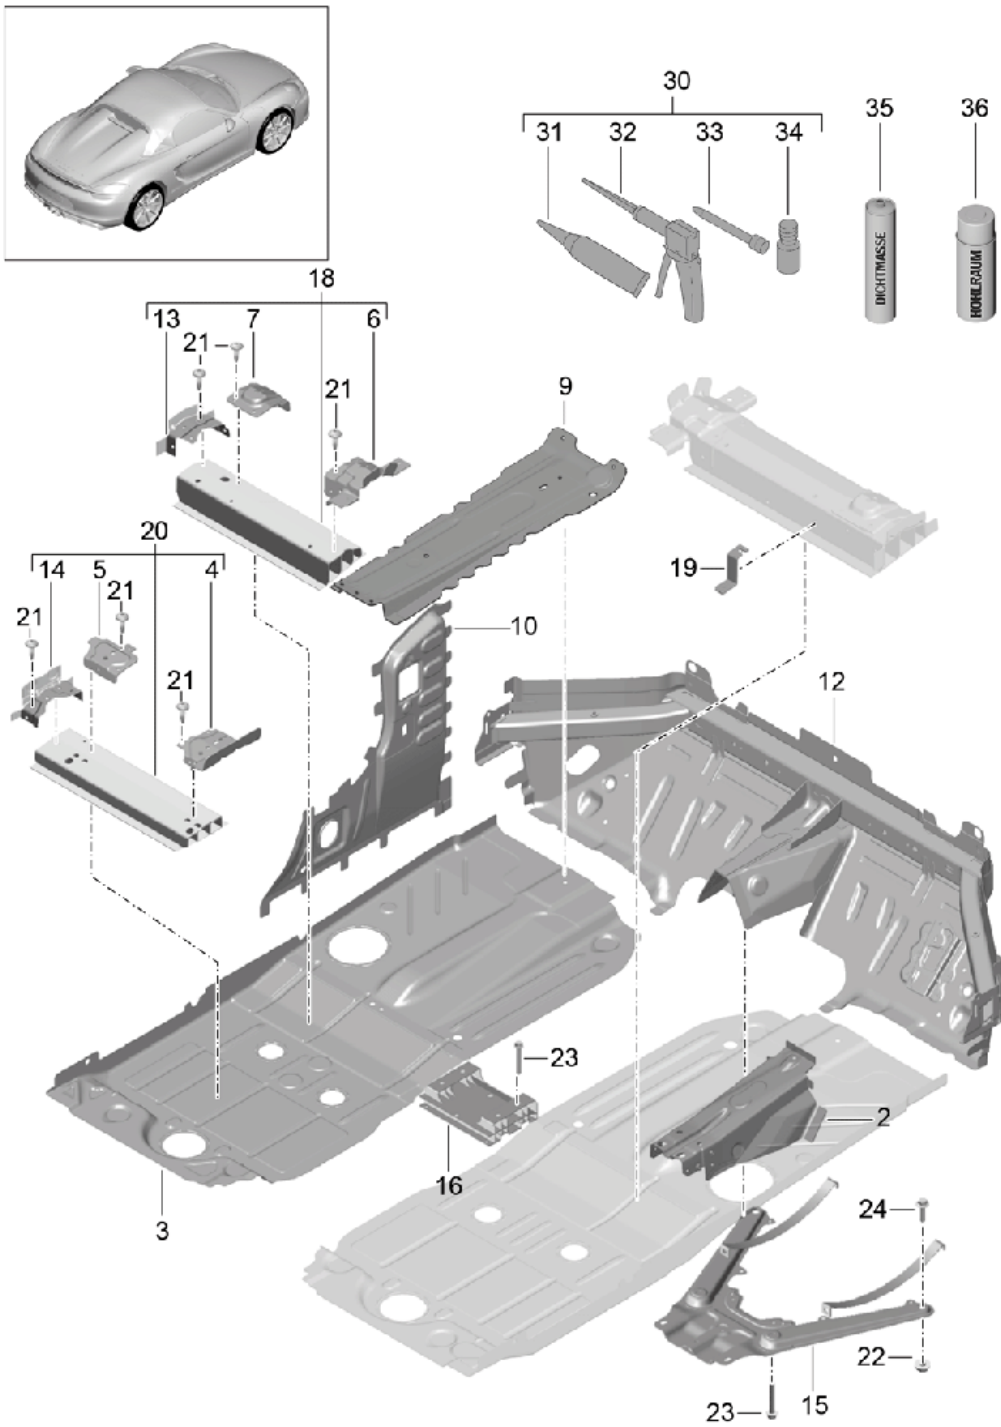

Model: 981SPY

Model life 2016>>2016

Model: 981SPY Model life 2016>>2016

Pos	Part Number	Description	Remark	Qty	Model
2	991 501 309 00 991 501 309 00 GRV	Floor Support primed	center front	1	
3	991 501 251 03 991 501 251 03 GRV	Floor primed	also use: 000 043 206 30 left outer	1	
(3)	991 501 252 03 991 501 252 03 GRV	Floor primed	also use: 000 043 206 30 right outer	1	
4	991 501 645 00 991 501 645 00 GRV	Reinforcement Seat support primed	also use: 000 043 206 30 left rear, inner	1	
(4)	991 501 646 00 991 501 646 00 GRV	Reinforcement Seat support primed	right rear, inner	1	
5	991 501 581 00 991 501 581 00 GRV	Reinforcement Seat support primed	left rear outer	1	
(5)	991 501 582 00 991 501 582 00 GRV	Reinforcement Seat support primed	right rear outer	1	
6	991 501 687 00 991 501 687 00 GRV	Reinforcement Seat support primed	left rear, inner	1	
(6)	991 501 688 00 991 501 688 00 GRV	Reinforcement Seat support primed	right rear, inner	1	
7	991 501 583 00 991 501 583 00 GRV	Reinforcement Seat support primed	front outer	2	
9	991 501 297 00 991 501 297 00 GRV	Connecting piece primed	left	1	
9	991 501 298 00 991 501 298 00 GRV	Connecting piece primed	also use: 000 043 206 30 right	1	
10	991 502 639 00 991 502 639 00 GRV	Web plate A-pillar primed	also use: 000 043 206 30 left	1	
(10)	991 502 640 00 991 502 640 00 GRV	Web plate A-pillar primed	also use: 000 043 206 30 right	1	
12	991 501 951 08 991 501 951 08 GRV	Firewall primed	also use: 000 043 206 30 lhd lower	1	PR:098
(12)	991 501 951 09 991 501 951 09 GRV	Firewall primed	also use: 000 043 206 30 rhd lower	1	PR:099
13	991 501 893 00 991 501 893 00 GRV	angle primed	also use: 000 043 206 30 left front	1	
(13)	991 501 894 00 991 501 894 00 GRV	angle primed	right front	1