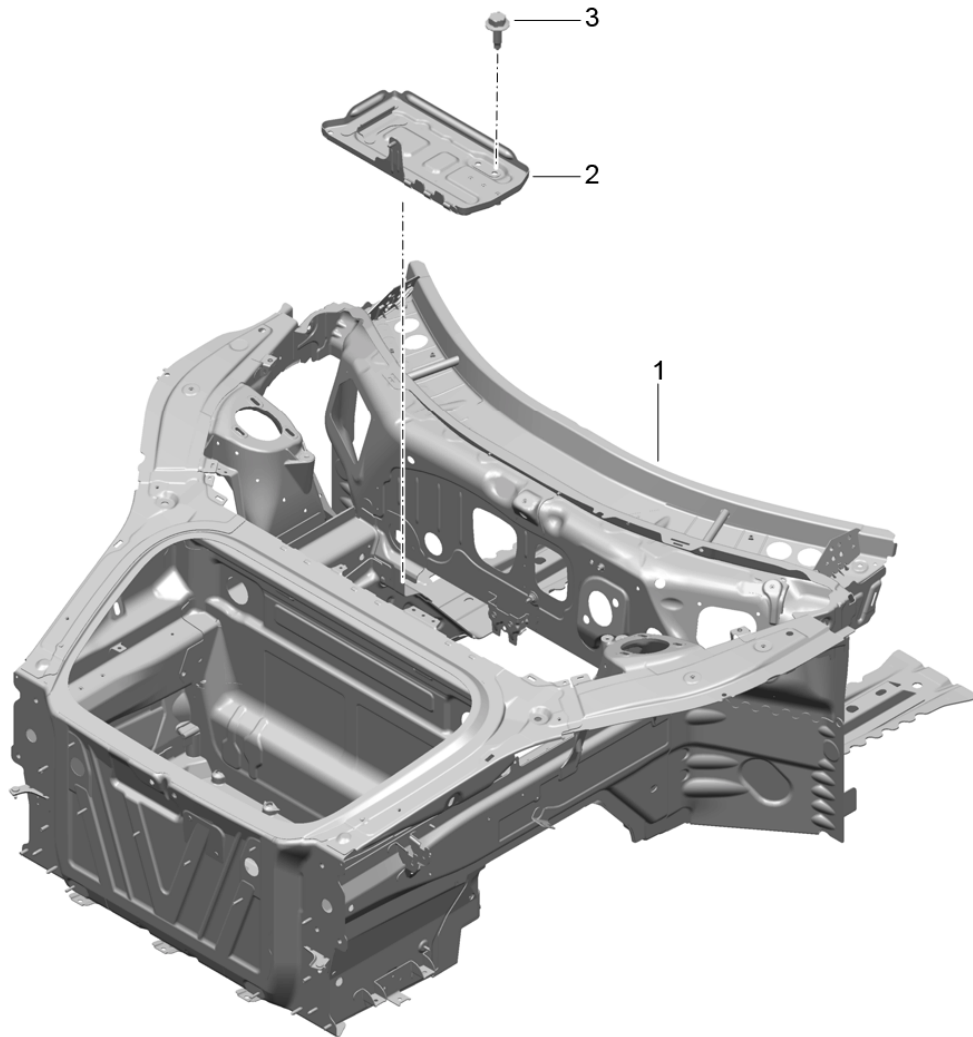

Model: 981SPY

Model life 2016>>2016

Model: 981SPY Model life 2016>>2016

Pos	Part Number	Description	Remark	Qty	Model
1	991 501 991 00 991 501 991 00 GRV	Front end (complete) Front end primed also use: sealant POS. 2 Processing instructions See technical manual	lhd	1	PR:098
1	991 501 991 02 991 501 991 02 GRV	Front end primed also use: sealant POS. 2 Processing instructions See technical manual	rhd	1	PR:099
2	9P1 804 825	Battery console	lhd	1	PR:098,195, 196
(2)	9P1 804 825 A	Battery console	rhd	1	PR:099,195, 196
(2)	9P1 804 825 D	Battery console	lhd	1	PR:098,194
(2)	9P1 804 825 E	Battery console	rhd	1	PR:099,194
3	N 102 400 03	Hex collared bolt M8X32		4