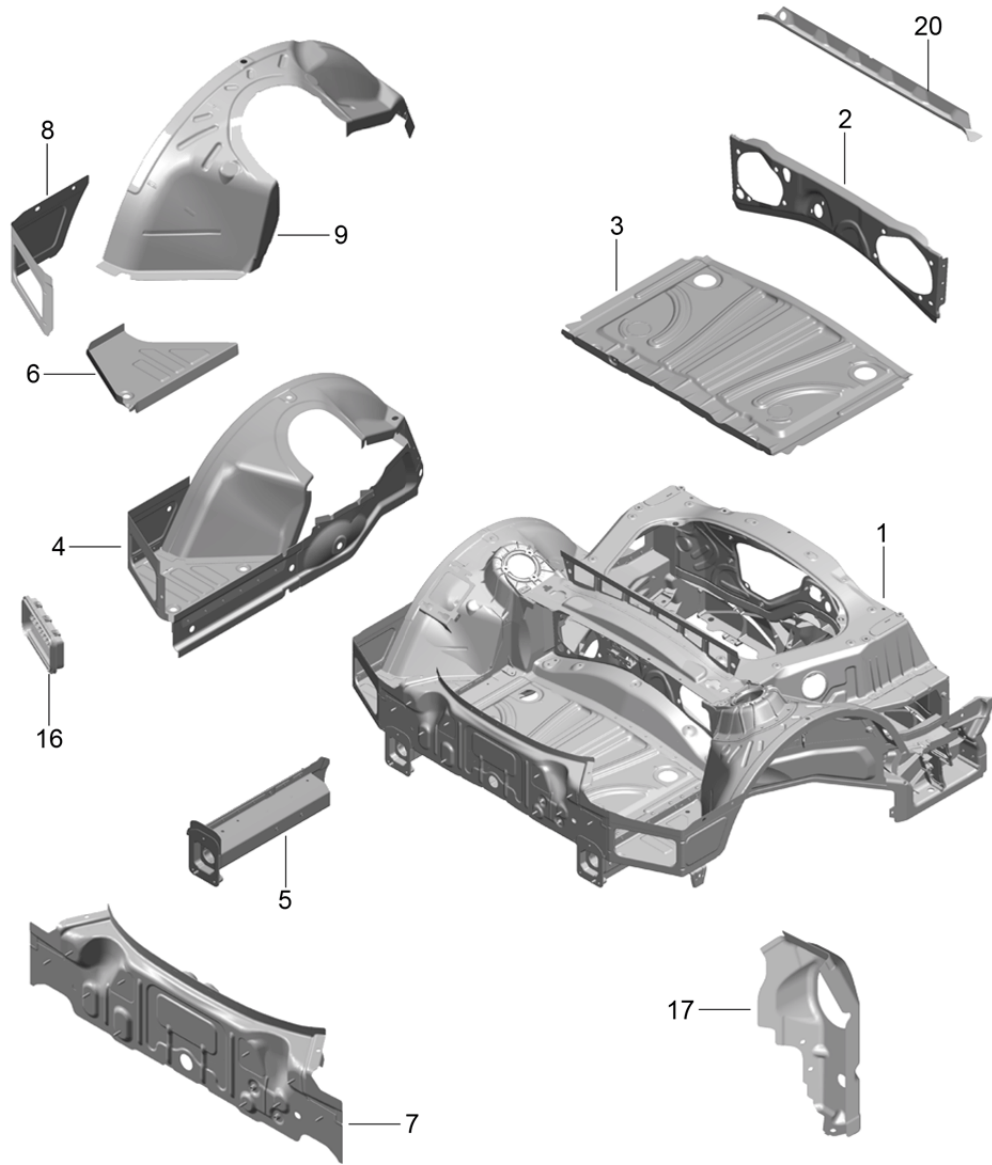

1. 15 — [part] — 10
   - 14 — [part] — 11
   - 13 — [part] — 12
2. [part] — 21