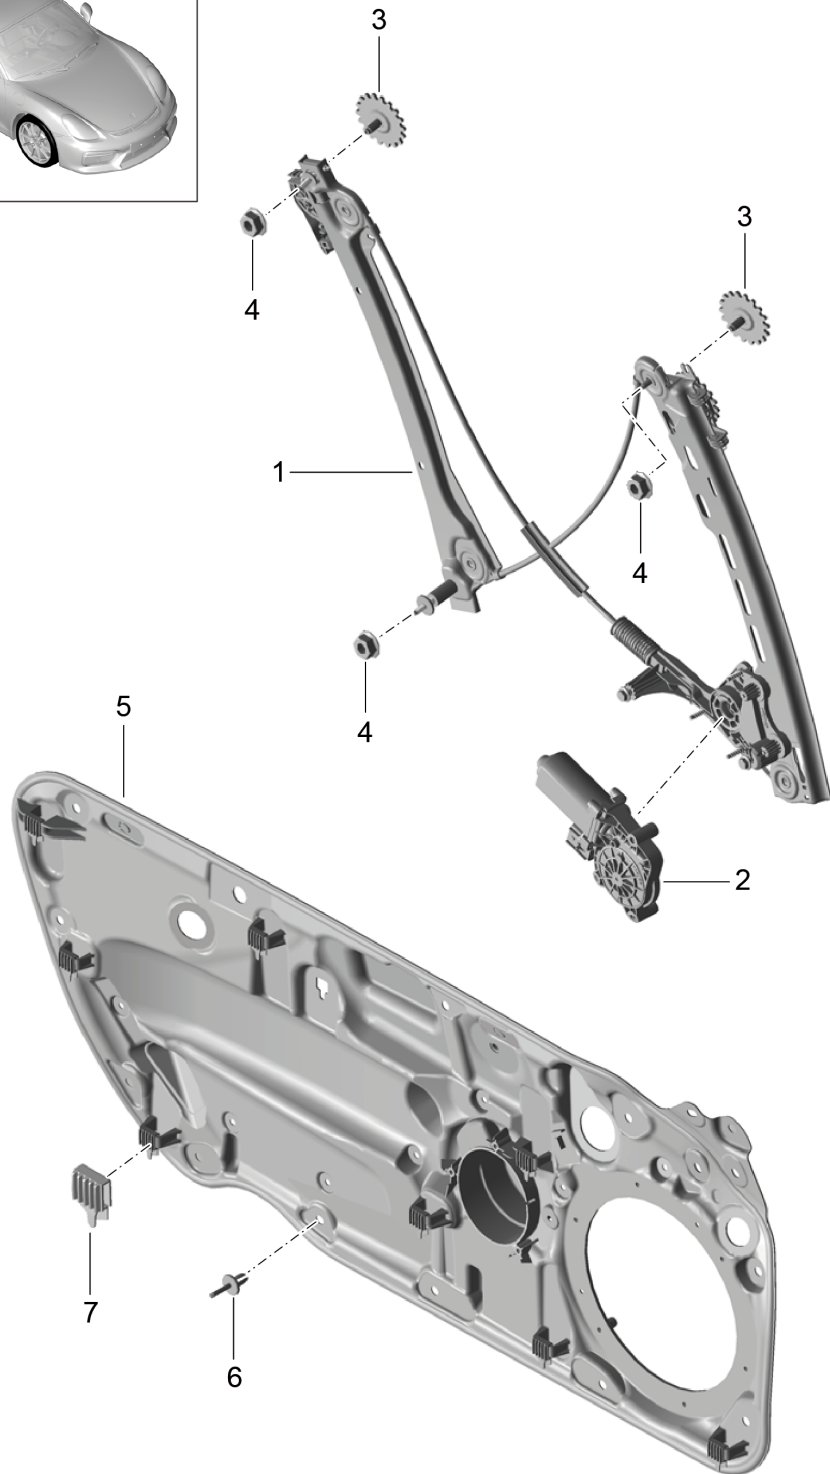

Model: 981SPY

Model life 2016>>2016

Model: 981SPY

Model life 2016>>2016

Pos	Part Number	Description	Remark	Qty	Model
1	991 542 975 01	Window regulator Window regulator without motor	left	1	
(1)	991 542 976 01	Electric motor Window regulator without motor	right	1	
2	991 624 101 02	Electric motor Window regulator Connector housing 2-pole	left	1	
2	991 624 102 02	Electric motor Window regulator Connector housing 2-pole	right	1	
3	991 542 551 02	Mount Window regulator		2	
4	900 377 018 09	Hexagon nut M 6		3	
5	991 537 221 01	Assembly frame	left	1	
(5)	991 537 222 01	Assembly frame	right	1	
6	999 591 525 40	Spreader rivet 7,0X14,2		13	
7	991 537 557 00	Rubber ply		8