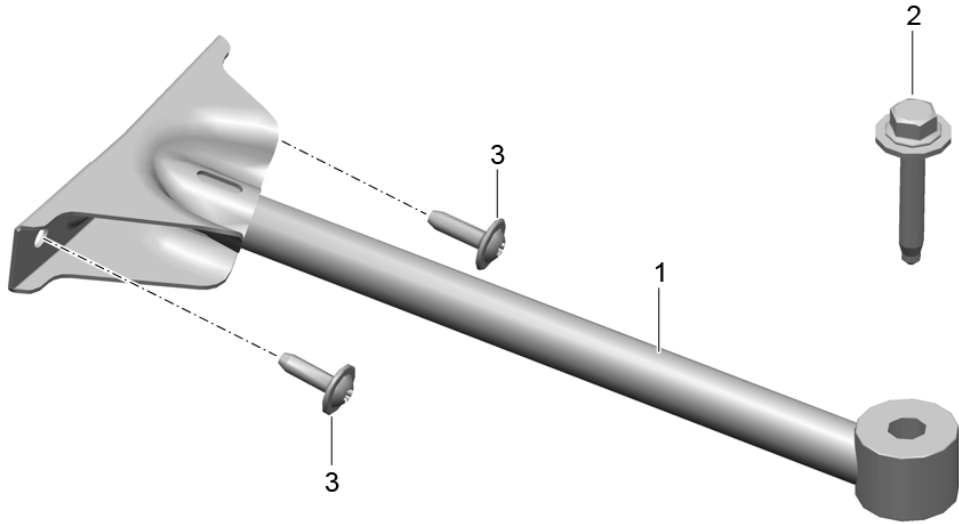

Model: 981SPY Model life 2016>>2016

Pos	Part Number	Description	Remark	Qty	Model
11	991 501 477 00	Suspension strut mounting	left	1	
	991 501 477 00 GRV	primed			
(11)	991 501 478 00	Suspension strut mounting	right	1	
	991 501 478 00 GRV	primed			
14	991 502 331 00	Firewall	upper	1	PR:098
	991 502 331 00 GRV	primed			
		also use:	000 043 206 30		
(14)	991 502 331 01	Firewall	upper	1	PR:099
	991 502 331 01 GRV	primed			
		also use:	000 043 206 30		
15	999 504 266 01	threaded insert M12X1,5X28 Cross member Luggage compartment		X	
16	999 504 262 01	threaded insert M8X15 Support Spring strut		X	
17	999 073 549 01	Oval-head screw M 8 X 16		X	
18	N 907 988 05	Hexagon collar nut M8		1	
19	991 501 479 00	boot floor plate		1	
	991 501 479 00 GRV	primed			
		also use:	000 043 206 30		
20	9P1 804 471	Cross member		1	
21	991 502 547 00	Side member	left	1	
	991 502 547 00 GRV	primed			
(21)	991 502 548 00	Side member	right	1	
	991 502 548 00 GRV	primed			
-		use if required:			
		Pop rivet Adhesive set see Technical manual Group 5			
22	999 190 227 01	Pop rivet 6,5 X 12,5		X	
23	999 190 228 01	Pop rivet 6,4 X 11,5		X	
24	999 190 229 01	Pop rivet 6,5 X 10,5		X	
25	999 190 230 01	Pop rivet 6,5 X 14,5		X	
26	991 501 671 00	Bracket		1	
	991 501 671 00 GRV	primed	lower		
27	000 043 206 29	Adhesive set		1	
28	000 043 206 30	adhesive		1	
29	000 043 206 31	Double cartridge gun		1	
30	000 043 206 32	emulsion tube		1	
31	000 043 206 33	activator		1	
35	999 073 577 01	Torx screw		X	

Model: 981SPY

Model life 2016>>2016