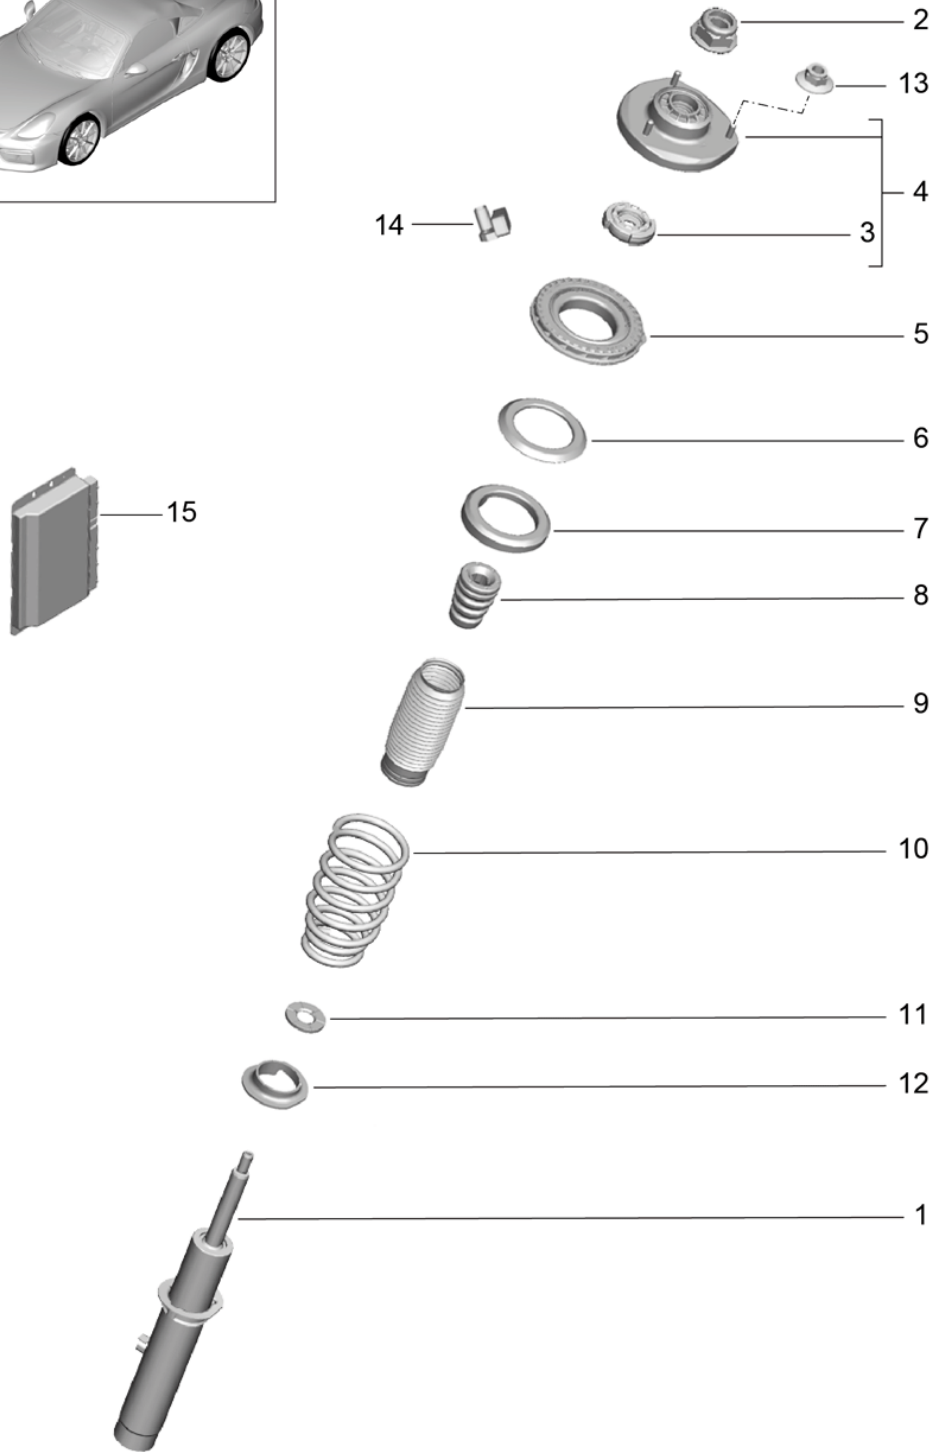

Model: 981SPY

Model life 2016>>2016

Model: 981SPY

Model life 2016>>2016

Pos	Part Number	Description	Remark	Qty	Model
1	981 343 980 04	vibration damper		2	PR:X73
2	999 084 133 01	Shock absorbers		2	
		Hexagon nut			
		M 14 X 1,5			
3	991 343 125 00	Insert		2	
4	991 343 015 02	Shock absorber bearing		2	
5	991 343 501 03	Mounting		2	
6	991 343 513 00	compensation ring		2	
7	991 343 511 01	Underlay	upper	2	
8	991 343 301 05	helper spring		2	PR:X73
9	991 343 509 02	Bellows		2	PR:X73
10	981 343 980 06	Coil spring		1	PR:X73
	981 343 980 06 504	1 pair of springs			
		Identification: >> >>			
		Red lilac			
		Light blue			
11	991 343 561 01	Washer		2	
12	991 343 525 02	shelf	lower	2	
13	999 084 447 01	Hexagon nut		6	
		M8			
13	PAF 003 923	Hexagon nut		6	
		M8			
14	991 606 111 00	Acceleration sensor for		1	PR:X73,140
		bodywork			
15	991 618 465 14	Control unit		1	PR:X73,140