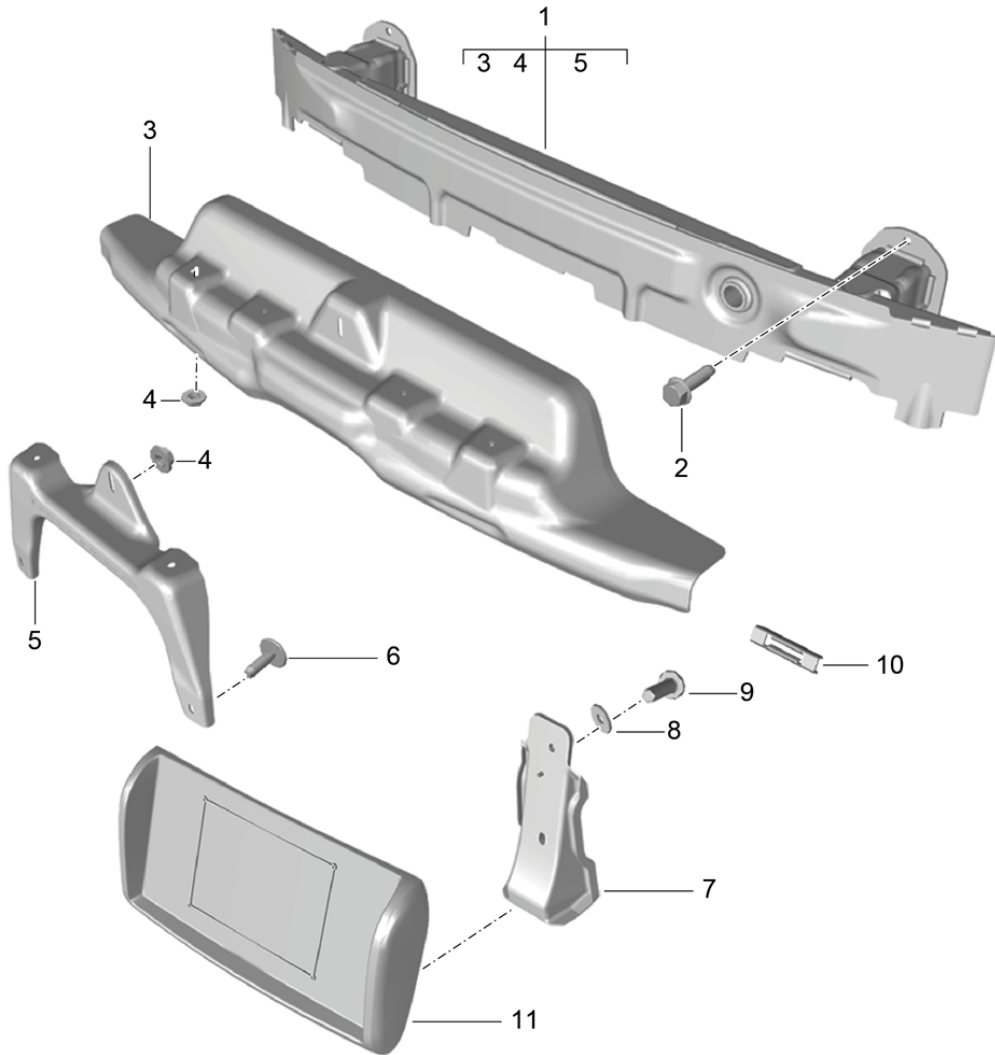

Model: 981SPY

Model life 2016>>2016

Pos	Part Number	Description	Remark	Qty	Model
1	981 505 121 80	Bumper carrier Bumper carrier (complete)	front front	1	
		with:			
2	981 505 777 80	Foam part Foam part Protective strip		1	
3	900 378 351 01	Hexagon bolt M 8 X 30		6	
4	991 505 771 00	Seal Shock absorber		2	

Model: 981SPY

Model life 2016>>2016