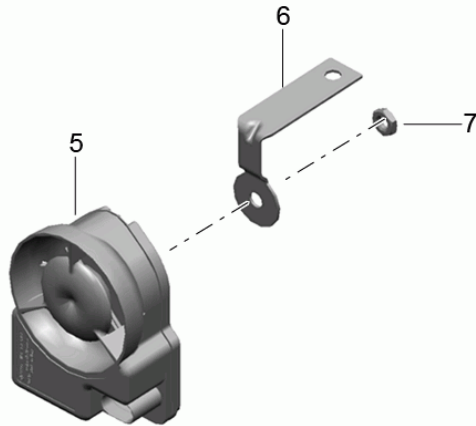

Model: 981SPY

Model life 2016>>2016

Model: 981SPY Model life 2016>>2016

Pos	Part Number	Description	Remark	Qty	Model
(1)	991 635 159 00	Fanfare Signal horn alarm system Fanfare High-pitched		1	
(2)	991 635 160 00	Fanfare Low-pitched	with:	1	
-	991 612 947 00	Adapter cable for 991 635 159 00 991 635 160 00	with:	1	
3	N 106 092 04	Hexagon collar nut M 8		2	
4	991 637 117 02	Signal horn for alarm system		1	PR:534,544, -536
5	1K8 951 605 B	Alarm horn		1	PR:536
6	991 637 419 01	Bracket		1	PR:536
7	N 902 955 02	Hexagon collar nut M 8		1	PR:536
8	900 378 176 01	Hexagon bolt M 8 X 20		1	PR:534,544, -536