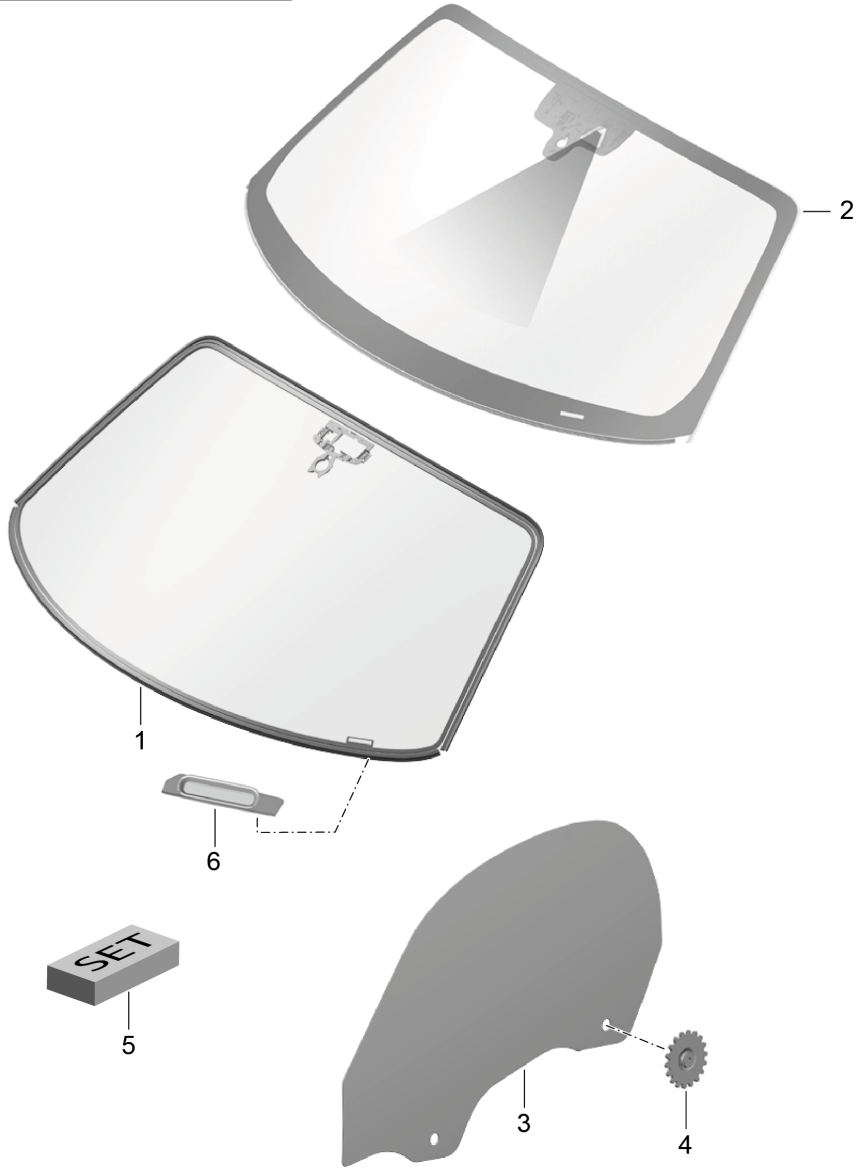

Model: 981SPY

Model life 2016>>2016

Pos	Part Number	Description	Remark	Qty	Model
1	991 542 975 01	Window regulator Window regulator without motor	left	1	
(1)	991 542 976 01	Electric motor Window regulator without motor	right	1	
2	991 624 101 02	Electric motor Window regulator Connector housing 2-pole	left	1	
2	991 624 102 02	Electric motor Window regulator Connector housing 2-pole	right	1	
3	991 542 551 02	Mount Window regulator		2	
4	900 377 018 09	Hexagon nut M 6		3	
5	991 537 221 01	Assembly frame	left	1	
(5)	991 537 222 01	Assembly frame	right	1	
6	999 591 525 40	Spreader rivet 7,0X14,2		13	
7	991 537 557 00	Rubber ply		8	

Model: 981SPY

Model life 2016>>2016