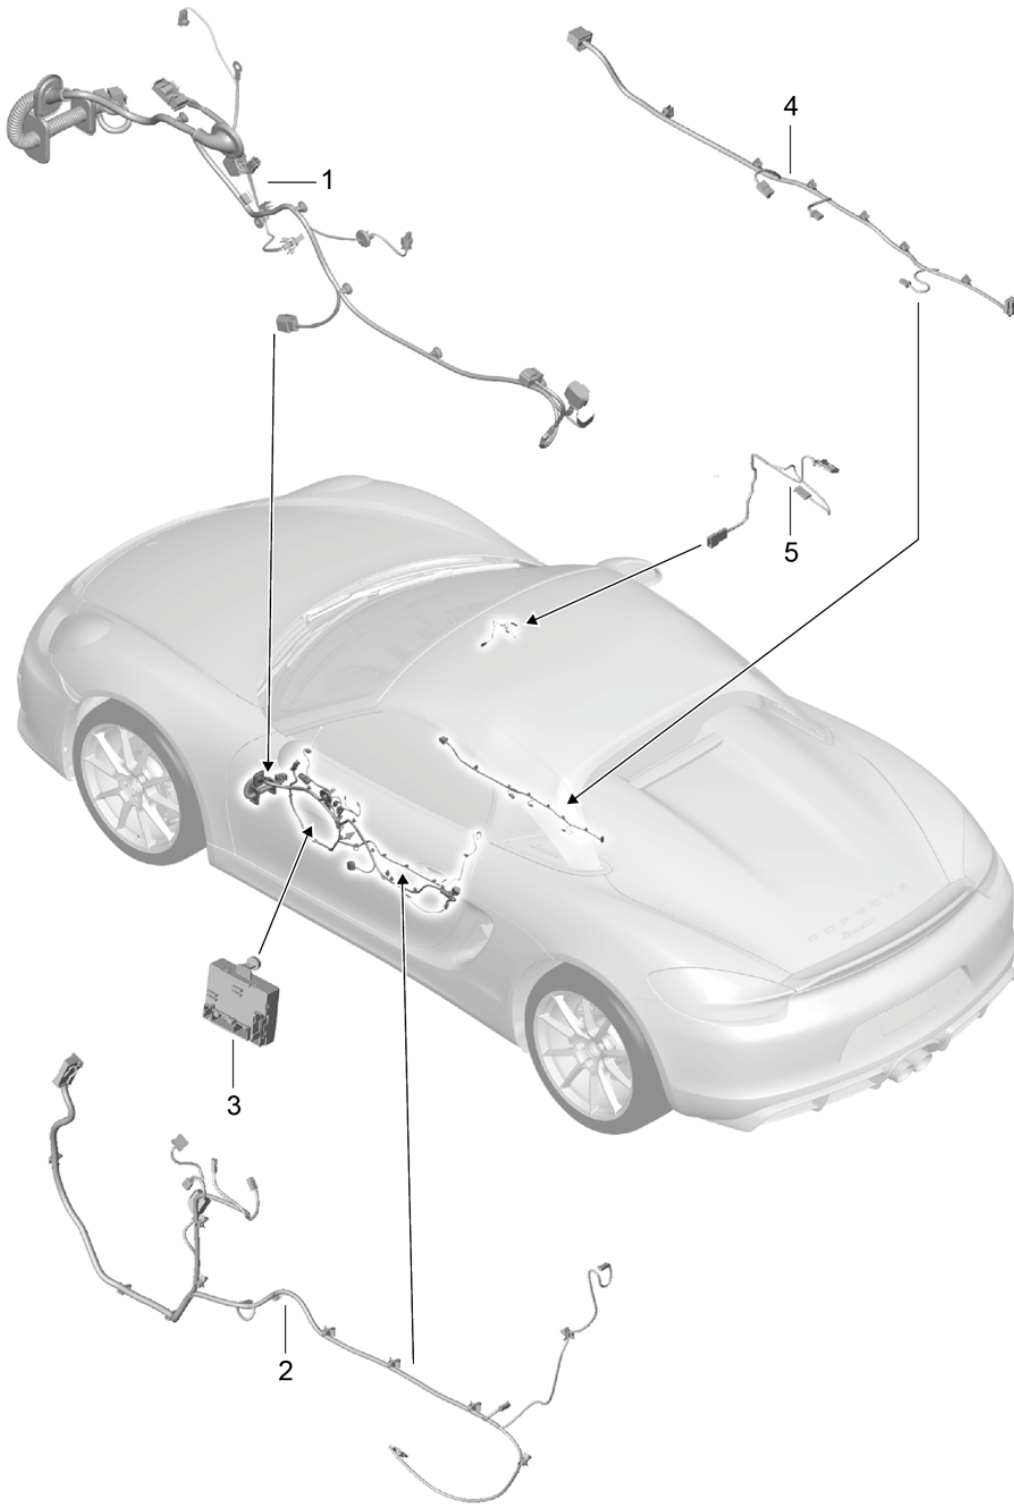

Model: 981SPY

Model life 2016>>2016

Model: 981SPY Model life 2016>>2016

Pos	Part Number	Description	Remark	Qty	Model
1	991 612 601 06	Wiring looms doors Centre console Glove box Control units doors Wire set Assembly frame Driver's door Engine Window regulator 2-pole	lhd	1	PR:098,441
1	991 612 601 56	Wire set Assembly frame Driver's door Engine Window regulator 2-pole	rhd	1	PR:099,441
1	991 612 603 06	Wire set Assembly frame Driver's door Engine Window regulator 2-pole	lhd	1	PR:098,490
1	991 612 603 56	Wire set Assembly frame Driver's door Engine Window regulator 2-pole	rhd	1	PR:099,490
1	991 612 602 06	Wire set Assembly frame Passenger's door Engine Window regulator 2-pole	lhd	1	PR:098,441
1	991 612 602 56	Wire set Assembly frame Passenger's door Engine Window regulator 2-pole	rhd	1	PR:099,441
1	991 612 604 06	Wire set Assembly frame Passenger's door Engine Window regulator 2-pole	lhd	1	PR:098,490
1	991 612 604 56	Wire set Assembly frame Passenger's door Engine Window regulator 2-pole	rhd	1	PR:099,490
2	991 612 681 06	Wire set door panel Driver's door		1	
(2)	991 612 674 06	Wire set door panel Passenger's door		1	
3	4H0 959 793 AC	Door control unit (drivers side)	front	1	
(3)	4H0 959 792 S	Door control unit	front	1