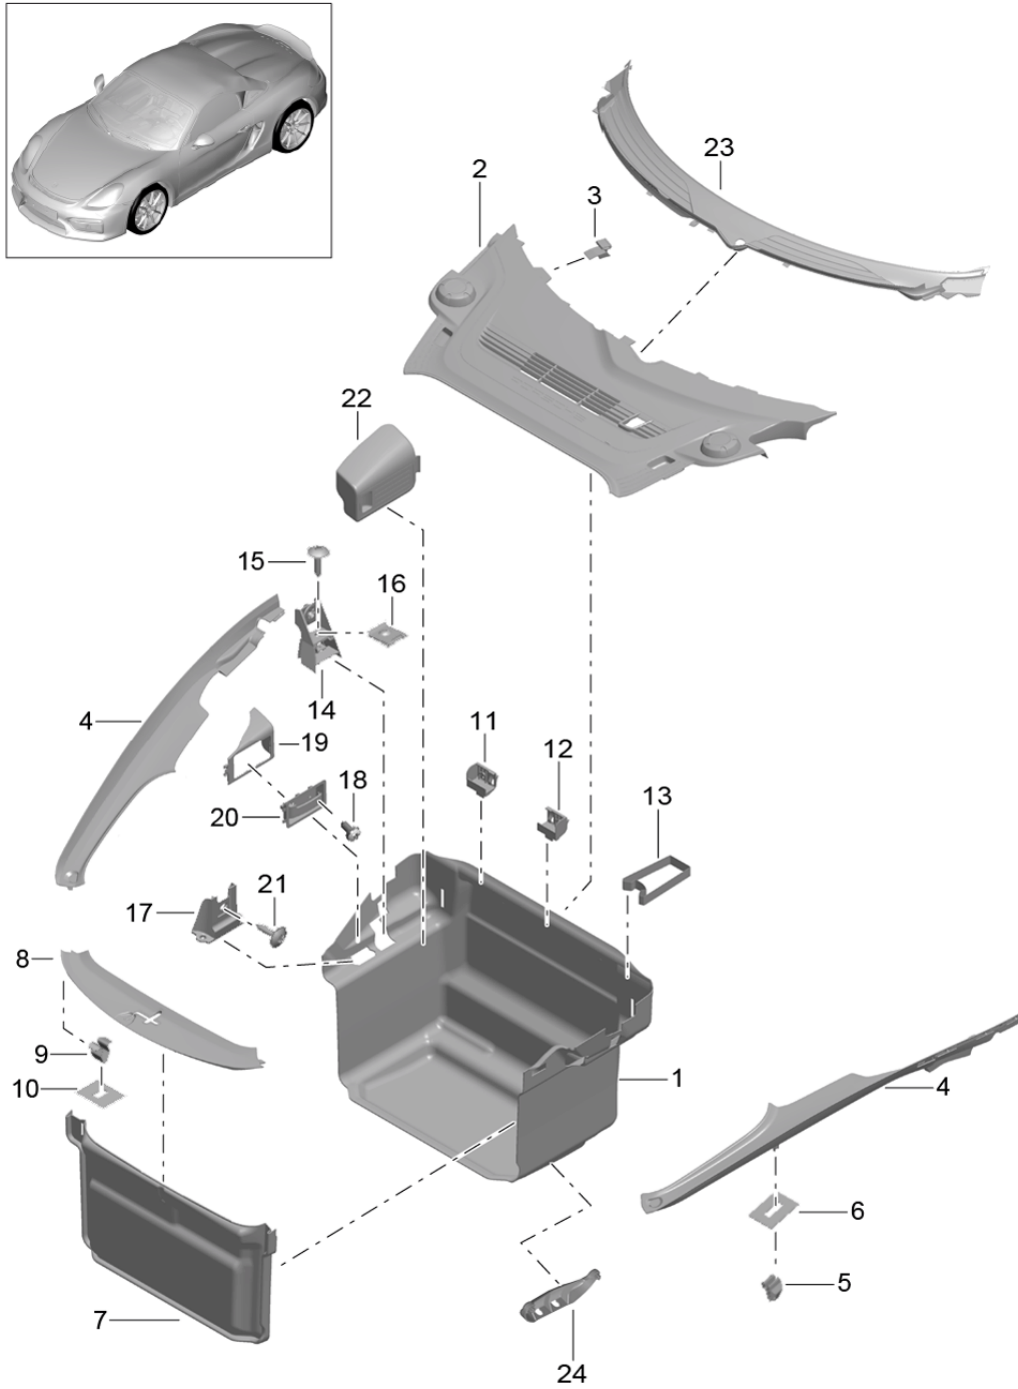

Model: 981SPY

Model life 2016>>2016