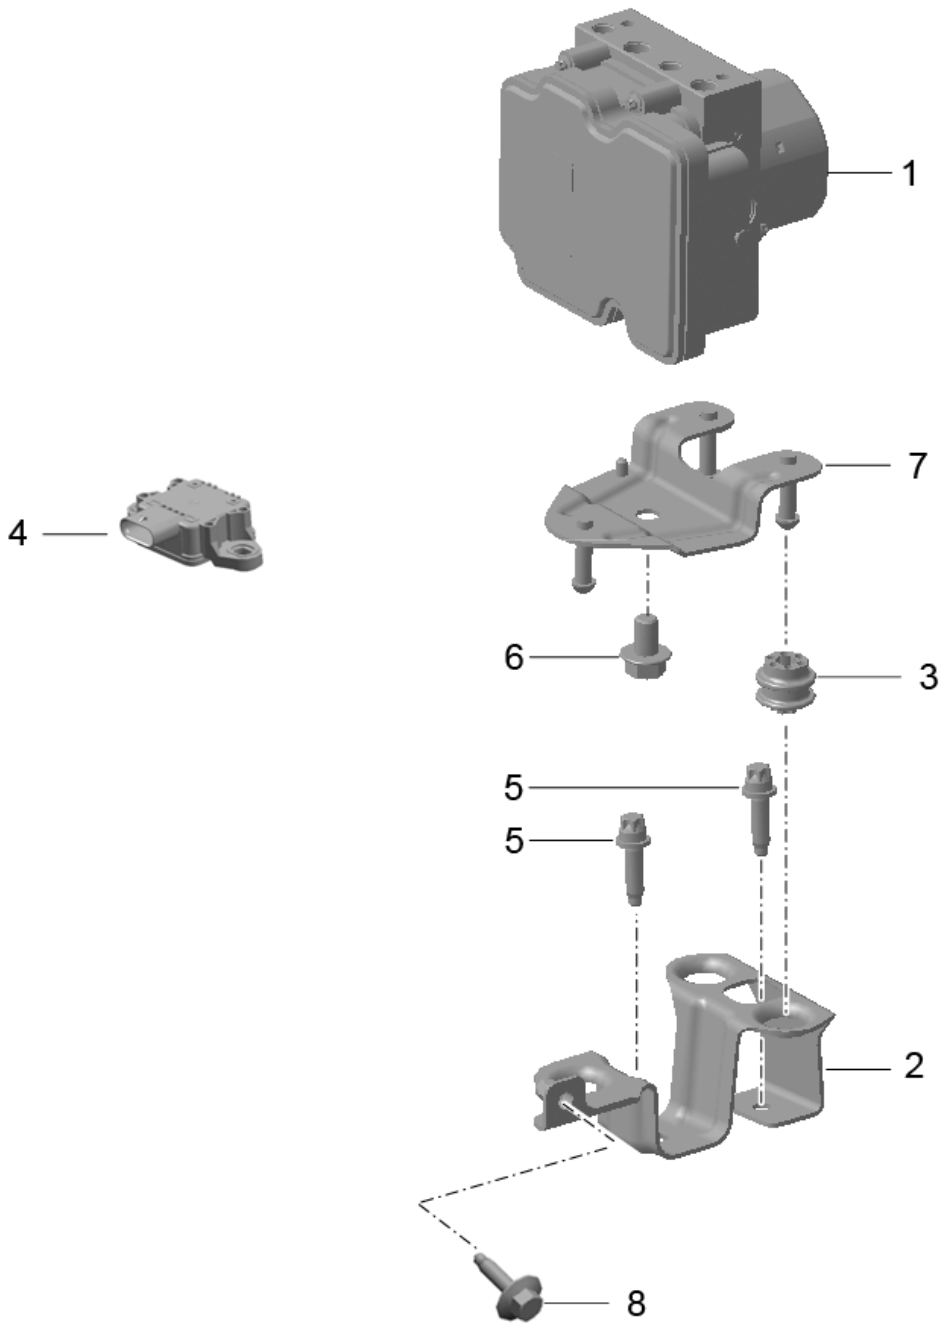

Model: 981SPY

Model life 2016>>2016

Model: 981SPY

Model life 2016>>2016

Pos	Part Number	Description	Remark	Qty	Model
		Hydraulic unit anti-locking brake syst. -abs- Control			
1	981 355 955 25	Hydraulic unit		1	
2	991 355 033 01	Bracket		1	
3	958 355 177 10	Stop buffer		3	
4	991 606 145 03	Sensor		1	
5	999 073 556 01	Hexagon bolt M 8 X 30		2	
6	900 378 346 01	Hexagon bolt M 10 X 1 X 16		1	
7	991 355 135 01	Retainer, upper part	upper	1	
8	N 909 995 02	Hex collared bolt AM 6 X 25		1