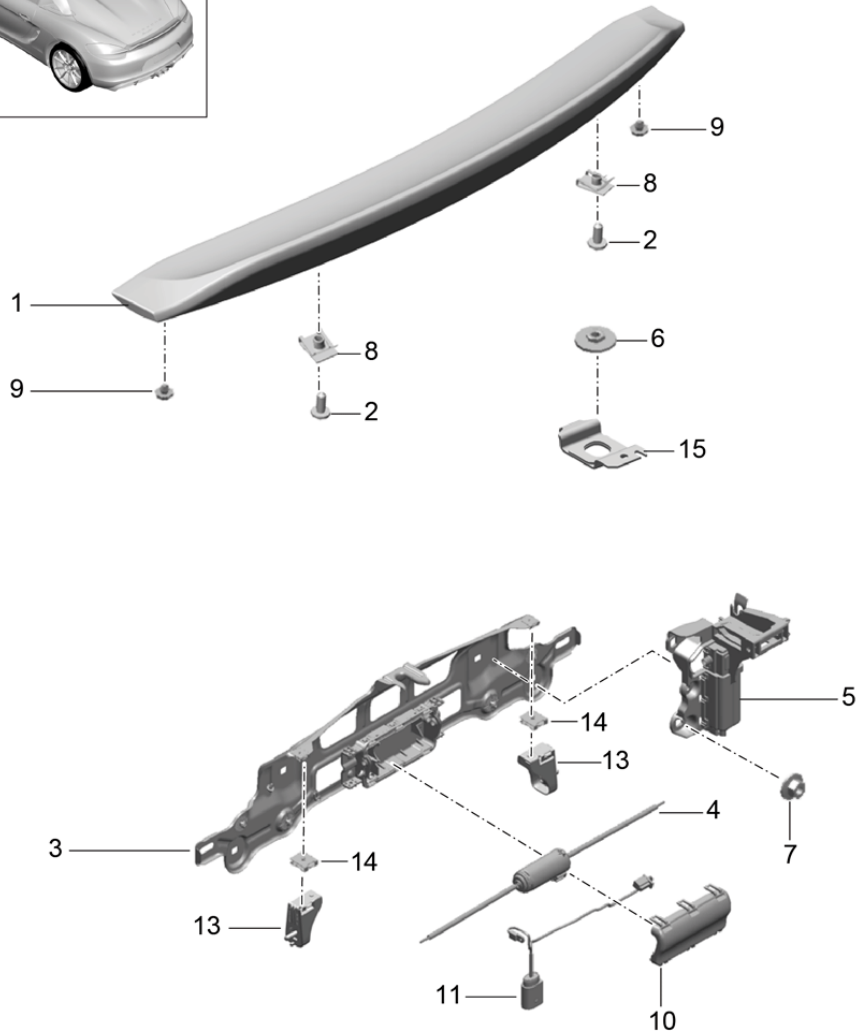

Model: 981SPY Model life 2016>>2016

Pos	Part Number	Description	Remark	Qty	Model
25	981 504 199 00	Convertible top covering Seal		1	
26	981 512 911 02	Cross member Seal Cover		1	
30	981 512 173 03	housing		1	
31	981 512 173 03 G2X	primed		1	
31	981 512 373 00	Gasket set housing Brake light		1	
35	N 105 972 01	Hexagon collar nut self-locking M5		3	
40	981 567 633 00	Foam part		4	
41	999 703 194 40	Bungs		3	
42	3C0 971 908	Bungs		3	
50	981 512 051 00	Striker		1	
51	999 073 378 01	flat round head bolt M6X20		2	
52	8X0 827 499	stop buffer, adjustable		2	
60	981 567 687 00	Cover	left	1	
		Support			
61	981 567 687 00 1E0	Satin black		1	
61	981 567 688 00	Cover	right	1	
		Support			
62	981 567 688 00 1E0	Satin black		2	
62	999 703 194 40	Bungs		2	
63	981 512 171 00	Support		1	
		Trim Spyder	left	1	
		Discontinued part			
63	981 512 171 00 OK1	Matt black		1	
63	981 512 171 01	Trim Spyder	left	1	
		Discontinued part			
64	981 512 171 01 OK1	Matt black		1	
64	981 512 172 00	Trim Spyder	right	1	
		Discontinued part			
64	981 512 172 00 OK1	Matt black		1	
64	981 512 172 01	Trim Spyder	right	1	
		Discontinued part			
65	981 512 172 01 OK1	Matt black		1	
65	981 512 053 05	Lid lock Rear lid		1	

Model: 981SPY

Model life 2016>>2016