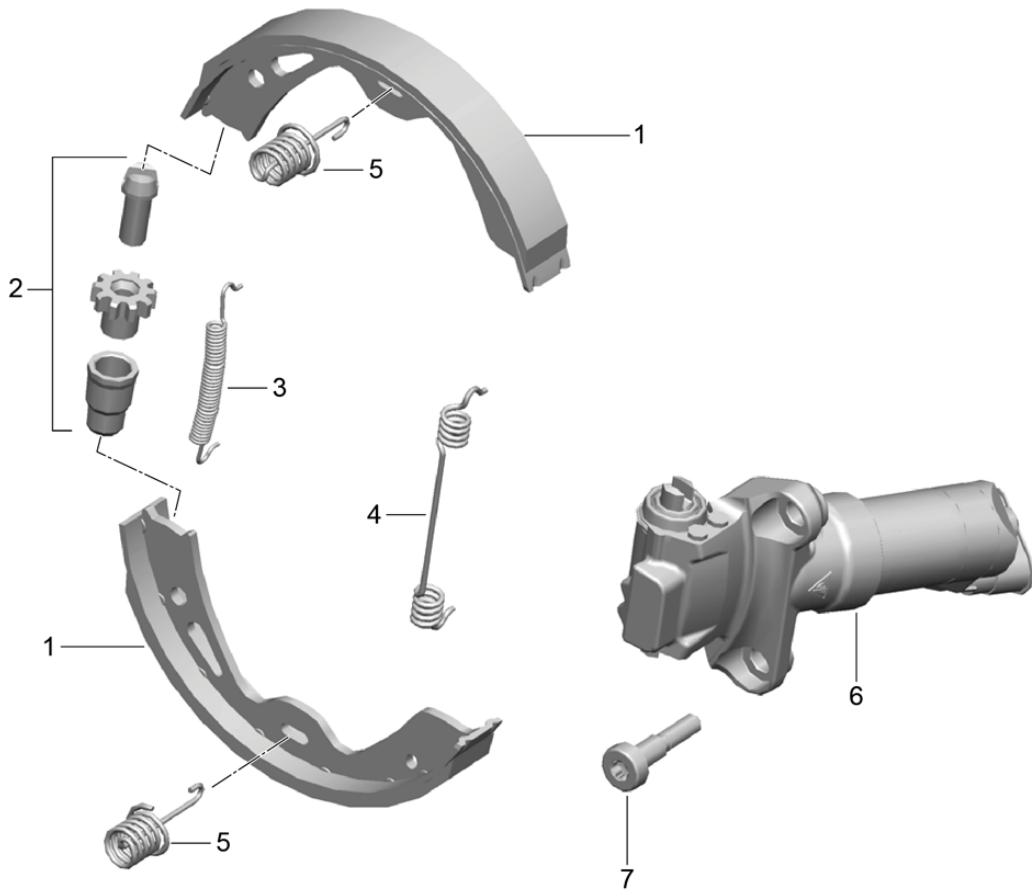

Model: 981SPY

Model life 2016>>2016

Model: 981SPY Model life 2016>>2016

Pos	Part Number	Description	Remark	Qty	Model
1	298 698 533	Parking brake Brake shoe repair set comprising: Brake shoe		1	
		also use:		4	
1	971 698 533	Fasteners D >> - 13.05.2016 Brake shoe repair set comprising: Brake shoe		1	
		also use:		4	
2	298 609 723	Fasteners D - 16.05.2016>> adjustment screw		2	
3	298 609 717	tension spring		2	
4	298 609 715	tension spring		2	
5	298 609 583	Pressure spring		4	
6	298 609 404	Servomotor	left	1	
(6)	298 609 403	Servomotor	right	1	
7	999 073 452 01	Screw M 8 X 38		4	