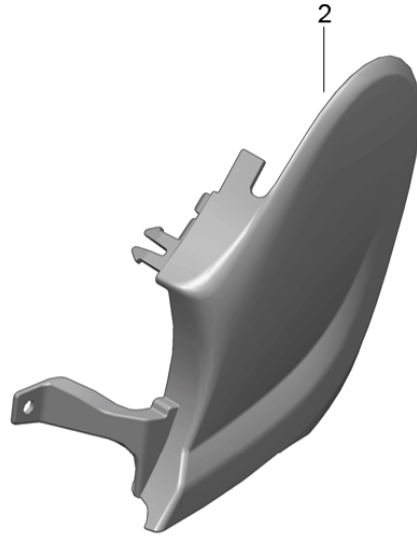

Model: 981SPY

Model life 2016>>2016

Model: 981SPY

Model life 2016>>2016

Pos	Part Number	Description	Remark	Qty	Model
2	991 521 315 00	Front seat (complete) Sports seat Plus Not available Trim Rail Cover panel Mounting component	left	1	PR:323
(2)	991 521 315 00 D20	Front seat silver grey metallic			
	991 521 316 00	Cover panel Mounting component	right	1	PR:324
	991 521 316 00 D20	Front seat silver grey metallic			