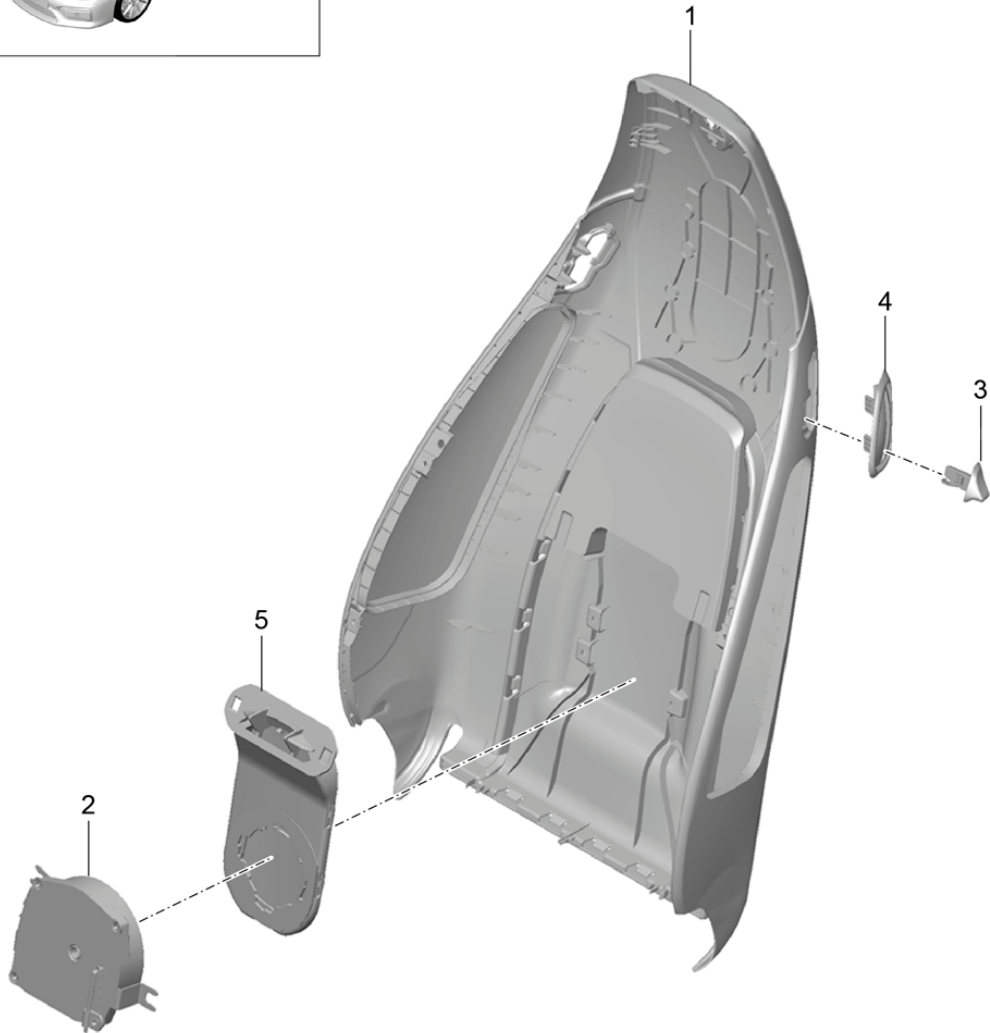

Model: 981SPY

Model life 2016>>2016

Model: 981SPY Model life 2016>>2016

Pos	Part Number	Description	Remark	Qty	Model
1	991 521 303 03	Backrest shell Sports seat Plus Accessories	left	1	
(1)	991 521 303 03 D20 991 521 304 03	Backrest shell Sport version silver grey metallic	right	1	
2	991 521 304 03 D20 997 624 337 00	Backrest shell Sport version silver grey metallic Electric motor		1	
3	991 521 623 00	Ventilation component Actuator button lever for folding backrest Sport version	left	1	
(3)	991 521 623 00 V08 991 521 624 00	Galvano silver Actuator button lever for folding backrest Sport version	right	1	
4	991 521 624 00 V08 991 521 621 01	Galvano silver Rosette Actuator button Sport version lever for folding backrest	left	1	
(4)	991 521 621 01 D20 991 521 622 01	silver grey metallic Rosette Actuator button Sport version lever for folding backrest	right	1	
6	991 521 622 01 D20 997 521 783 01	silver grey metallic Support panel Backrest shell	left	1	
(6)	997 521 784 01	Support panel Backrest shell	right	1	