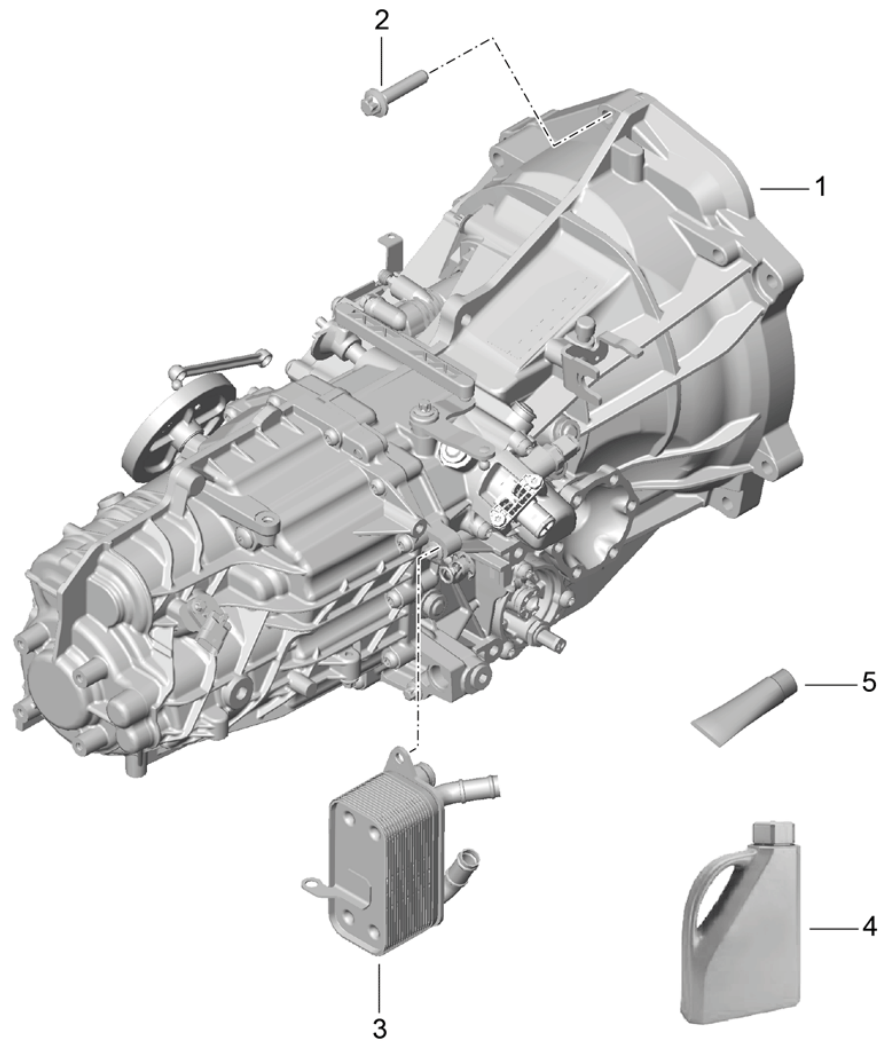

Model: 981SPY

Model life 2016>>2016

Model: 981SPY

Model life 2016>>2016

Pos	Part Number	Description	Remark	Qty	Model
		Manual gearbox Replacement transmission			G8120
1	981 300 020 22	Manual gearbox No longer use the part here		1	G8120+ PR:220
1	981 300 020 23	Manual gearbox No longer use the part here		1	G8120+ PR:220
1	981 300 020 24	Manual gearbox		1	G8120+ PR:220
1	981 300 020 BX	Manual gearbox No longer use the part here		1	G8120+ PR:220
1	981 300 020 CX	Manual gearbox No longer use the part here		1	G8120+ PR:220
1	981 300 020 DX	Manual gearbox		1	G8120+ PR:220
2	999 385 009 01	Hexagon head bolt BM 12 X 1,5 X 55		6	
3		heat exchanger see illustration:	302-015	X	
4	000 043 204 19	Transmission fluid 20 LTR. Container		X	
4	000 043 305 48	Discontinued part Transmission fluid 20 LTR. Container		X	
5	000 043 024 00	Extreme-pressure grease shaft 1 tube 80 GR.		X