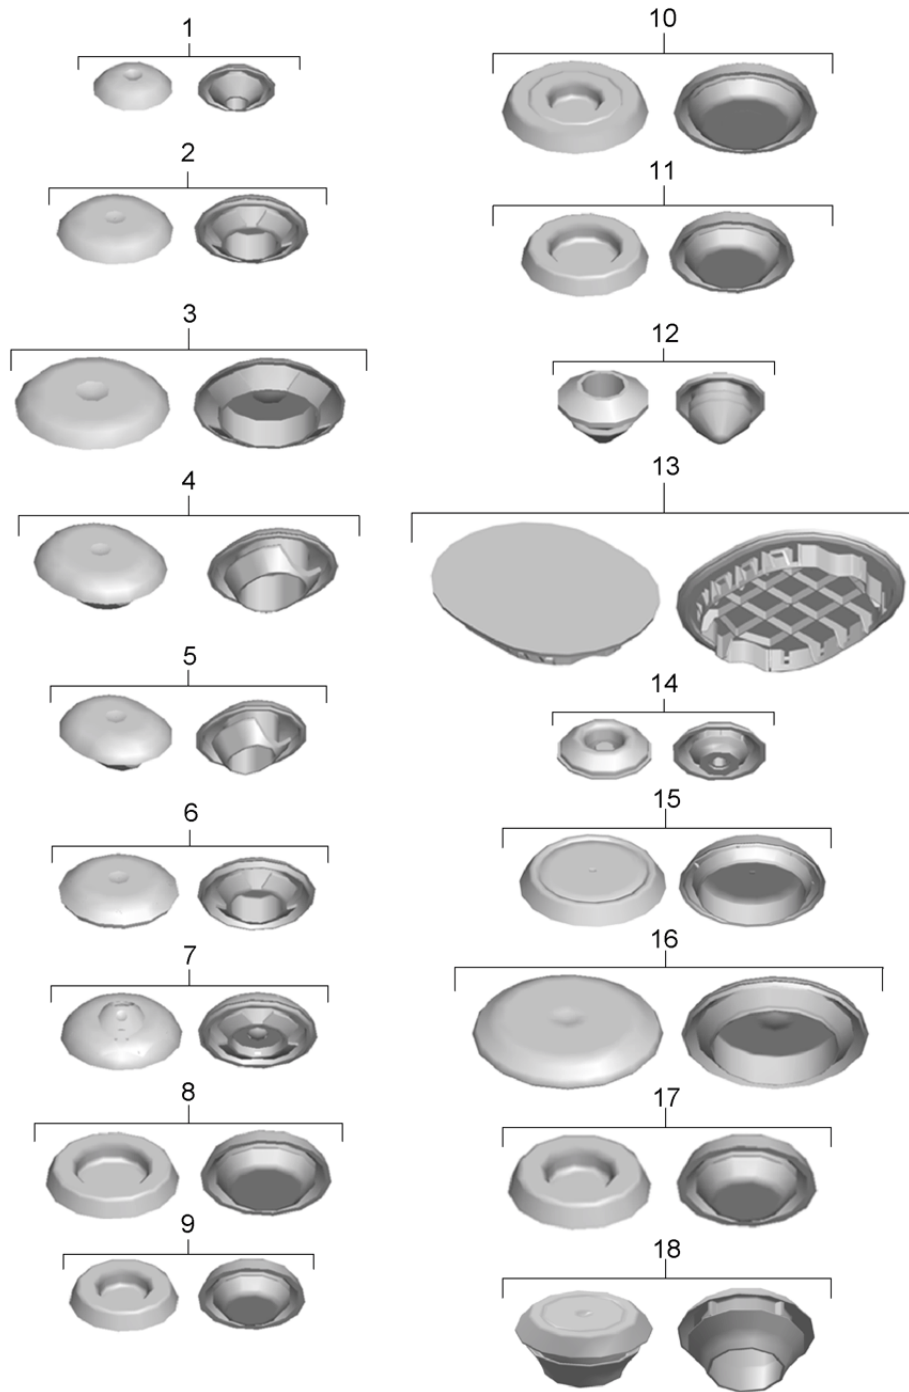

Model: 981SPY

Model life 2016>>2016

Model: 981SPY Model life 2016>>2016

Pos	Part Number	Description	Remark	Qty	Model
1	955 504 281 00	Bungs Bungs Hole 10 MM		X	
2	955 504 182 00	Bungs Hole 20 MM		X	
3	955 504 183 00	Bungs Hole 30 MM		X	
4	955 504 184 00	Bungs Hole 20 MM X 25 MM		X	
5	955 504 185 00	Bungs Hole 15 MM X 20 MM		X	
6	955 504 187 00	Bungs Hole 20 MM		X	
7	955 512 188 00	Water drain valve Hole 20 MM		X	
9	999 703 196 40	End cap Hole 20 MM		X	
10	999 703 195 40	Rubber grommet Hole 30 MM		X	
11	999 703 543 40	End cap Hole 25 MM		X	
12	999 703 466 40	Bungs Hole 15 MM		X	
13	999 703 553 40	End cap Hole 70 MM X 89,6 MM		X	
14	999 703 556 40	End cap Hole 15 MM		X	
15	999 703 021 40	End cap Hole 50 MM		X	
16	N 909 649 02	Bungs Hole 40 MM		X	
17	N 102 267 01	Bungs 20 MM		1	
18	999 703 555 40	Sealing cap Side member 24,0X2,50	rear	X